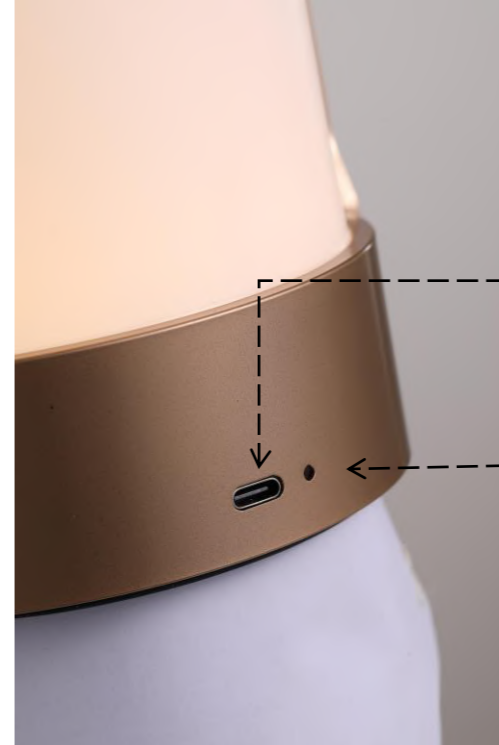

35W

Size:Φ400*52MM

SOA0400012

54W

Size:Φ500*52MM

● ○ Black+White

LANTERN

- Type-C
- Indicator light
 - Not fully charged
 - Fully charged