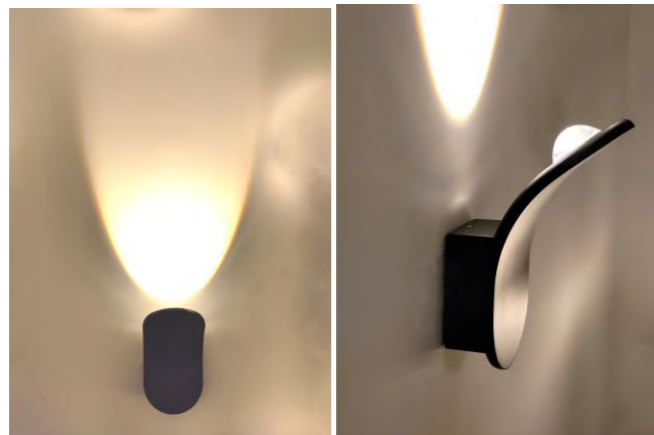

PINECONE

| Wall lamp | IP20 | 3000K | Black | aluminum+acrylic

SOA0800009

14W

Size:175*90*86.5MM

● Black