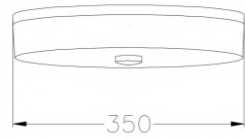

BEAUTIFUL JADE

| Ceiling lamp | IP20 | 3000K+4000K | Gold | iron +acrylic

SOA0600004

22W

Size:Ø 350*65MM