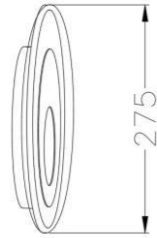

66W

Size:930*630*800MM
(600+400mm)

SOA0600001

85W

Size:Φ600*800MM

SOA0100002

W

Size:1310*250*600MM(each900mm)

SOA0100007

13W

Size: $\Phi 220 * 2000\text{MM}$

● Nickel

SEESAW

| Wall lamp | IP20 | 4000K | Black | aluminum+iron +acrylic

SOA0800007
13W
Size:272*112*90MM

● Black

| Wall lamp | IP20 | 3000K | Black | aluminum+acrylic

SOA0800009

14W

Size:175*90*86.5MM

● Black

CHARMING EYES

| Wall lamp | IP20 | 3000K | Black | stainless steel+acrylic

SOA0800003

20W

Size:275*160*50MM

SOA0800004

25W

Size:375*220*50MM

● Black

HALO

HALO