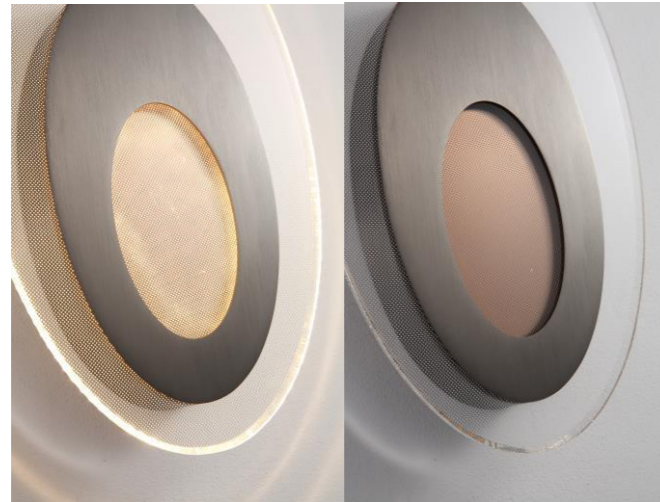

20W

Size:275*160*50MM

SOA0800004

25W

Size:375*220*50MM

● Black

HALO

HALO