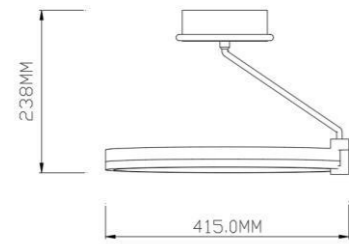

| Pendant lamp | IP20 | 3000K | Grey+Gold | aluminum +iron+silicone+glass

SOA0400006

82W

Size:1240*1000*800MM
(800+600+400mm)

SOA0400009

W

Size:Φ880*3000MM
(800+600mm)

SOA0100001

66W

Size:930*630*800MM
(600+400mm)

SOA0600001

85W

Size:Φ600*800MM

SOA0100002

W

Size:1310*250*600MM(each900mm)

SOA0400007

134W

Size:Φ880*3000MM
(2*400+2*600+2*800mm)

● ● Grey Gold

HEART BUCKLE

Ceiling lamp | IP20 | 3000K+4000K | Black+Gold | aluminum+acrylic

SOA0400014

32W

Size:Φ400*285MM

SOA0400015

68W

Size:Φ620*240MM

SOA0400016

126W

Size:Φ995*240MM

● Black