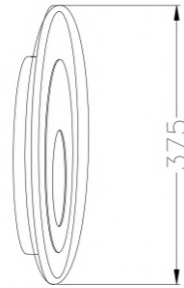

66W

Size:930*630*800MM
(600+400mm)

SOA0600001

85W

Size:Φ600*800MM

SOA0100002

W

Size:1310*250*600MM(each900mm)

SOA0100007

13W

Size: $\Phi 220 * 2000\text{MM}$

● Nickel

SEESAW

| Wall lamp | IP20 | 4000K | Black | aluminum+iron +acrylic

SOA0800007
13W
Size:272*112*90MM

● Black

20W

Size:275*160*50MM

SOA0800004

25W

Size:375*220*50MM

● Black

HALO

HALO