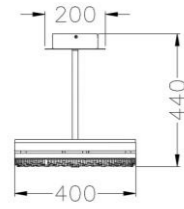

Size: 1370*1035*800MM

● ● Grey+Gold

CRYSTAL LOVE

| Pendant lamp | IP20 | 3000K | Grey+Gold | aluminum +iron+acrylic

SOA0600022

42W

Size:Φ400*665MM

SOA0600021

66W

Size:Φ600*665MM

SOA0400018

110W

Size:Φ800*665MM

● ● Grey+Gold

PRINCESS'S BRACELET

PRINCESS'S BRACELET

66W

Size:930*630*800MM
(600+400mm)

SOA0600001

85W

Size:Φ600*800MM

SOA0100002

W

Size:1310*250*600MM(each900mm)