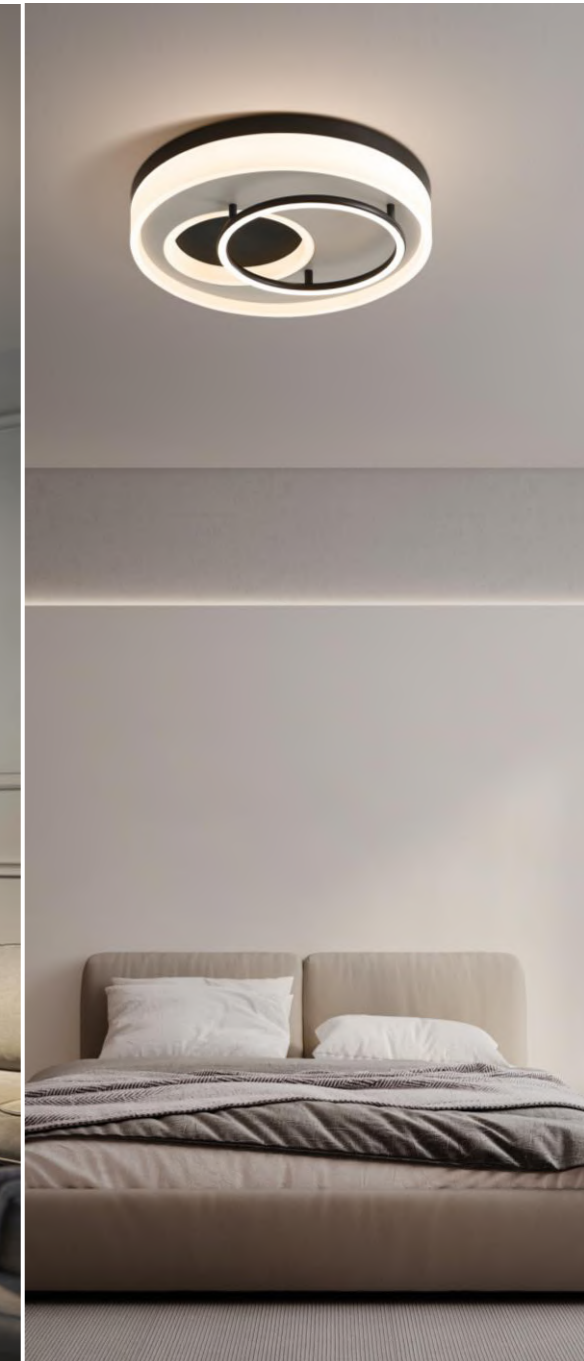

| Ceiling lamp | IP20 | 3000K+4000K | Black+White | aluminum+iron +acrylic

SOA0600009
39W
Size:Φ400*90MM

SOA0600010
W
Size:Φ600*70MM

SOA0600011
73W
Size:Φ800*70MM

● ○ Black+White

SHINING JADE

| Ceiling lamp | IP20 | 3000K+4000K | Black+White | aluminum+iron +acrylic