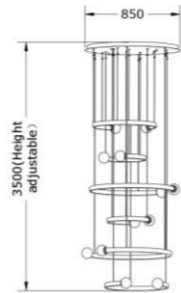

| Pendant lamp | IP20 | 3000K | Grey+Gold | aluminum +iron+silicone+glass

SOA0400006

82W

Size:1240*1000*800MM
(800+600+400mm)

SOA0400009

W

Size:Φ880*3000MM
(800+600mm)

SOA0100001

66W

Size:930*630*800MM
(600+400mm)

SOA0600001

85W

Size:Φ600*800MM

SOA0100002

W

Size:1310*250*600MM(each900mm)

SOA0400007

134W

Size:Φ880*3000MM
(2*400+2*600+2*800mm)

● ● Grey Gold

HEART BUCKLE

Ceiling lamp | IP20 | 3000K+4000K | Black+Gold | aluminum+acrylic

SOA0400014

32W

Size:Φ400*285MM

SOA0400015

68W

Size:Φ620*240MM

SOA0400016

126W

Size:Φ995*240MM

● Black