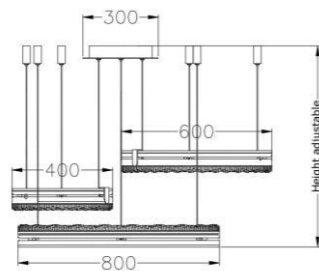

SOA0100009

110W

Size:Φ800*800MM

SOA0400019

89W

Size: 1090*600*800MM

SOA0900014

132W

Size: 1370*1035*800MM

● ● Grey+Gold

CRYSTAL LOVE

| Pendant lamp | IP20 | 3000K | Grey+Gold | aluminum +iron+acrylic

SOA0600022

42W

Size:Φ400*665MM

SOA0600021

66W

Size:Φ600*665MM

SOA0400018

110W

Size:Φ800*665MM

● ● Grey+Gold

PRINCESS'S BRACELET

PRINCESS'S BRACELET

66W

Size:930*630*800MM
(600+400mm)

SOA0600001

85W

Size:Φ600*800MM

SOA0100002

W

Size:1310*250*600MM(each900mm)