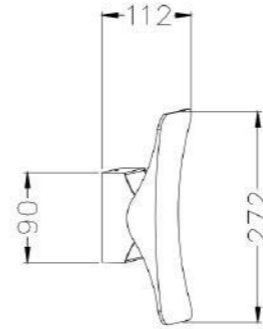

66W

Size:930*630*800MM
(600+400mm)

SOA0600001

85W

Size:Φ600*800MM

SOA0100002

W

Size:1310*250*600MM(each900mm)

Size:1100*210*2000MM (5G+5B)

● Black ● Gold

METEOR SHOWER

| Pendant lamp | IP20 | 3000K | Black/Gold | aluminum+acrylic

SOA0100006(B)/
SOA0100005(G) 10W
Size:Φ80*2000MM

● Black ● Gold

DEEP EYES

| Pendant lamp | IP20 | 3000K | Nickel | iron+acrylic |

SOA0100007

13W

Size: $\Phi 220 * 2000\text{MM}$

● Nickel

SEESAW

| Wall lamp | IP20 | 4000K | Black | aluminum+iron +acrylic

SOA0800007
13W
Size:272*112*90MM

● Black

SEESAW

PINECONE

| Wall lamp | IP20 | 3000K | Black | aluminum+acrylic

SOA0800009

14W

Size:175*90*86.5MM

● Black

PANDORA BOX