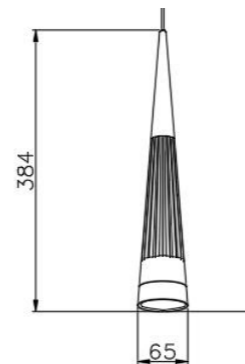

66W

Size:930*630*800MM
(600+400mm)

SOA0600001

85W

Size:Φ600*800MM

SOA0100002

W

Size:1310*250*600MM(each900mm)

● Black ● Gold

METEOR SHOWER

| Pendant lamp | IP20 | 3000K | Black/Gold | aluminum+acrylic

SOA0100004

5*10W

Size:820*60*2000MM (2G+3B)

SOA0100003

10*10W

Size:1100*210*2000MM (5G+5B)

● Black ● Gold

METEOR SHOWER

| Pendant lamp | IP20 | 3000K | Black/Gold | aluminum+acrylic

SOA0100006(B)/
SOA0100005(G) 10W
Size:Φ80*2000MM

● Black ● Gold

DEEP EYES

| Pendant lamp | IP20 | 3000K | Nickel | iron+acrylic |

SOA0100007

13W

Size: $\Phi 220 * 2000\text{MM}$

● Nickel

SEESAW

| Wall lamp | IP20 | 4000K | Black | aluminum+iron +acrylic

SOA0800007
13W
Size:272*112*90MM

● Black