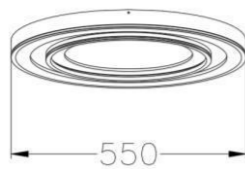

SOA0100007

13W

Size: $\Phi 220 * 2000\text{MM}$

● Nickel

SEESAW

| Wall lamp | IP20 | 4000K | Black | aluminum+iron +acrylic

SOA0800007
13W
Size:272*112*90MM

● Black

20W

Size:275*160*50MM

SOA0800004

25W

Size:375*220*50MM

● Black

HALO

HALO

| Ceiling lamp | IP20 | 3000K+4000K | Black+White | aluminum +acrylic

SOA0600023
41W
Size:Φ400*65MM

SOA0600024
79W
Size:Φ550*65MM

SOA0600025
156W
Size:Φ780*65MM

● ○ Black+White

BEAUTIFUL JADE

| Ceiling lamp | IP20 | 3000K+4000K | Gold | iron +acrylic