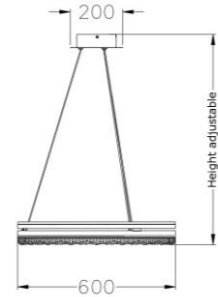

CRYSTAL LOVE

| Pendant lamp | IP20 | 3000K | Grey+Gold | aluminum +iron+acrylic

SOA0400023

42W

Size:Φ400*800MM