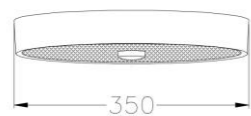

SUNFLOWER

| Ceiling lamp | IP20 | 3000K+4000K | Grey | aluminum+acrylic

SOA0700003

22W

Size: $\varnothing$ 350*65MM