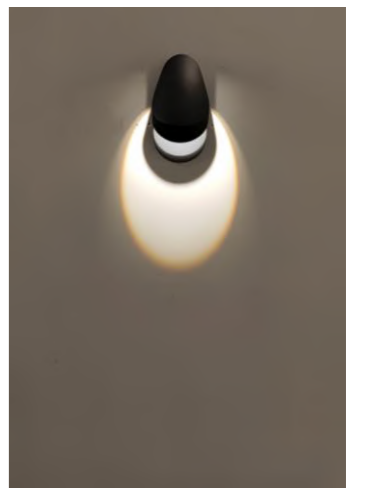

| Wall lamp | IP20 | 3000K | Black | aluminum+acrylic

SOA0800009

14W

Size:175*90*86.5MM

● Black

CHARMING EYES

| Wall lamp | IP20 | 3000K | Black | stainless steel+acrylic

SOA0800003