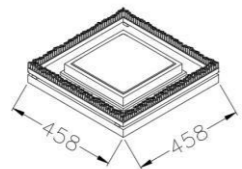

SOA0600013

75W

Size: 550x550x70MM

SOA0600014

111W

Size: 1000x680x70MM

SOA0600012

125W

Size: 1150x750x70MM

● ○ Black+White

CRYSTAL LOVE

| Pendant lamp | IP20 | 3000K | Grey+Gold | aluminum +iron+acrylic

SOA0600018
62W
Size:Φ400*88MM

SOA0600019
112W
Size:Φ600*88MM

SOA0600020
178W
Size: Φ800*88MM

SOA0600015
86W
Size: 458X458*88MM

● ○ Black+White

SNOW SHADOW

| Ceiling lamp | IP20 | 3000K | White | iron+acrylic

SOA0800005
15W
Size: \varnothing 250*50MM

SOA0800006
17W
Size: \varnothing 330*50MM

SOA0700002
39W
Size: \varnothing 400*50MM