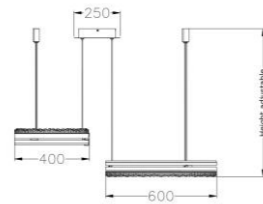

SOA0100009

110W

Size:Φ800*800MM

SOA0400019

89W

Size: 1090*600*800MM

SOA0900014

132W

Size: 1370*1035*800MM

● ● Grey+Gold

CRYSTAL LOVE

| Pendant lamp | IP20 | 3000K | Grey+Gold | aluminum +iron+acrylic

SOA0600022

42W

Size:Φ400*665MM

SOA0600021

| Pendant lamp | IP20 | 3000K | Grey+Gold | aluminum +iron+silicone+glass

SOA0400006

82W

Size:1240*1000*800MM
(800+600+400mm)

SOA0400009

W

Size:Φ880*3000MM
(800+600mm)

SOA0100001

66W

Size:930*630*800MM
(600+400mm)

SOA0600001

85W

Size:Φ600*800MM

SOA0100002

W

Size:1310*250*600MM(each900mm)