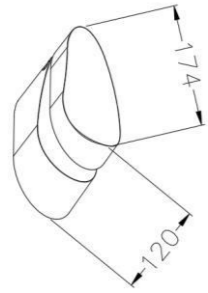

SOA0100007

13W

Size: $\Phi 220 * 2000\text{MM}$

● Nickel

SEESAW

| Wall lamp | IP20 | 4000K | Black | aluminum+iron +acrylic

SOA0800007
13W
Size:272*112*90MM

● Black

SEESAW

PINECONE

| Wall lamp | IP20 | 3000K | Black | aluminum+acrylic

SOA0800009

14W

Size:175*90*86.5MM

● Black

PANDORA BOX

| Wall lamp | IP20 | 3000K | Black | aluminum+acrylic

SOA0800009

14W

Size:175*90*86.5MM

● Black

CHARMING EYES

| Wall lamp | IP20 | 3000K | Black | stainless steel+acrylic

SOA0800003

20W

Size:275*160*50MM

SOA0800004

25W

Size:375*220*50MM

● Black

HALO

HALO