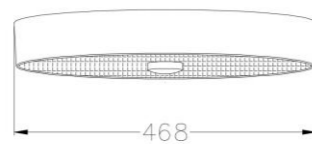

| Ceiling lamp | IP20 | 3000K+4000K | Grey | aluminum+acrylic

SOA0700003

22W

Size: \varnothing 350*65MM

SOA0600006 32W

Size: \varnothing 468*65MM

● Grey

SHINING JADE