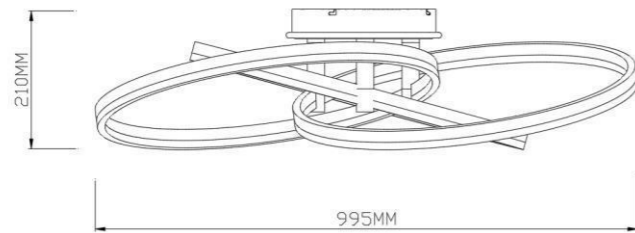

66W

Size:930*630*800MM
(600+400mm)

SOA0600001

85W

Size:Φ600*800MM

SOA0100002

W

Size:1310*250*600MM(each900mm)

SOA0400007

134W

Size:Φ880*3000MM
(2*400+2*600+2*800mm)

● ● Grey Gold

HEART BUCKLE

Ceiling lamp | IP20 | 3000K+4000K | Black+Gold | aluminum+acrylic

SOA0400014

32W

Size:Φ400*285MM

SOA0400015

68W

Size:Φ620*240MM

SOA0400016

126W

Size:Φ995*240MM

● Black

METEOR SHOWER

| Pendant lamp | IP20 | 3000K | Black/Gold | aluminum+acrylic

SOA0400021

16*10W

Size: $\Phi 650$ *4000MM (8G+8B)

SOA0400020

23*10W

Size: $\Phi 850$ *4000MM (8G+15B)