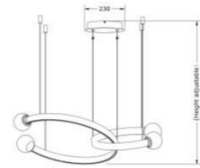

66W

Size:Φ600*665MM

SOA0400018

110W

Size:Φ800*665MM

● ● Grey+Gold

PRINCESS'S BRACELET

PRINCESS'S BRACELET

| Pendant lamp | IP20 | 3000K | Grey+Gold | aluminum +iron+silicone+glass

SOA0400006

82W

Size:1240*1000*800MM
(800+600+400mm)

SOA0400009

W

Size:Φ880*3000MM
(800+600mm)

SOA0100001

66W

Size:930*630*800MM
(600+400mm)

SOA0600001

85W

Size:Φ600*800MM

SOA0100002

W

Size:1310*250*600MM(each900mm)