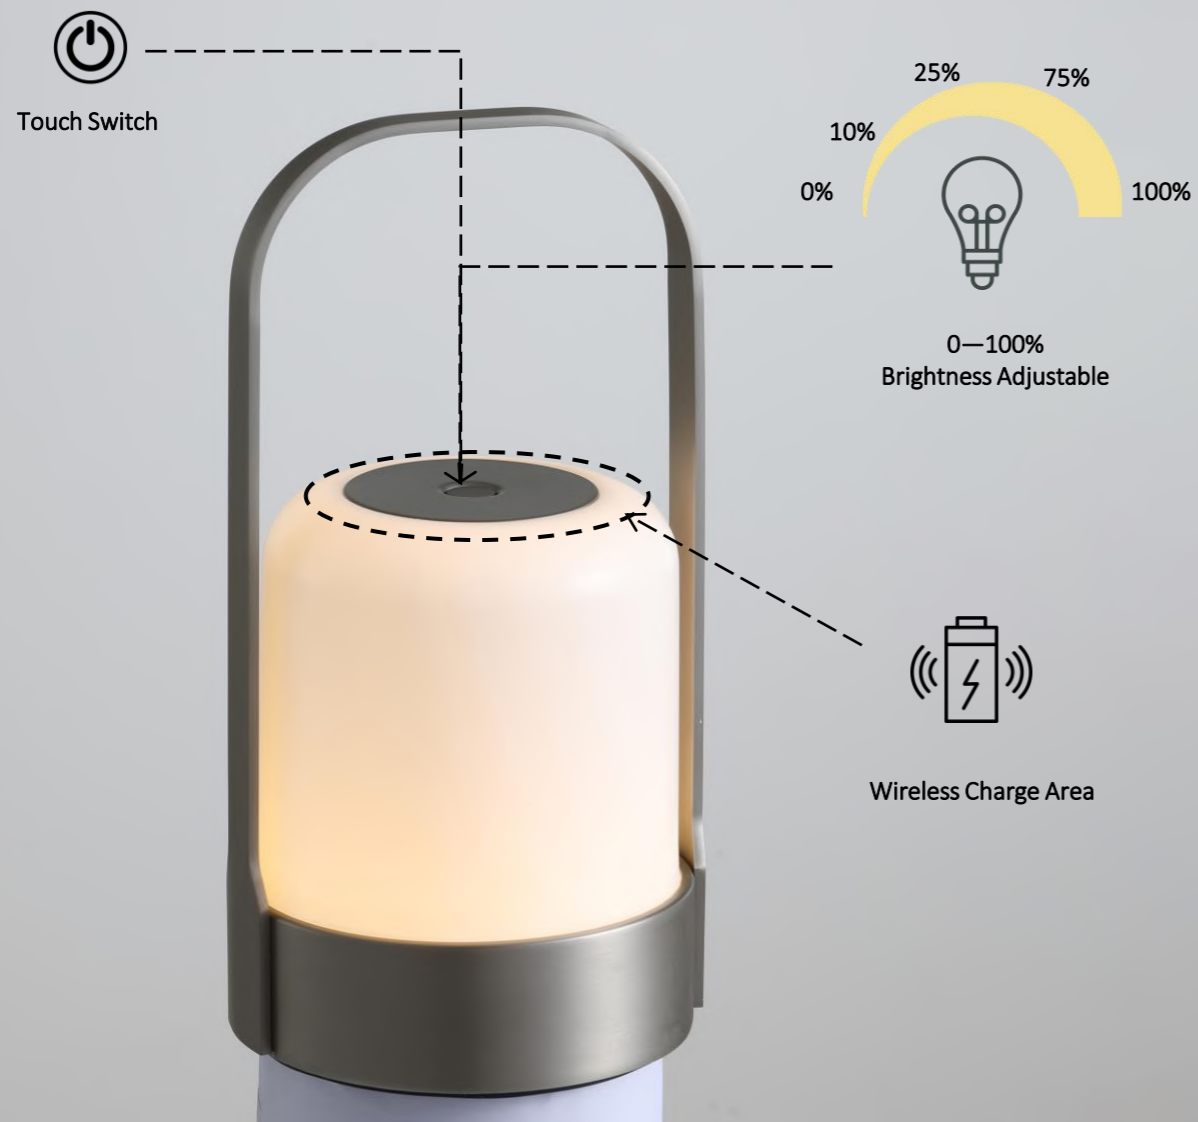

35W

Size:Φ400*52MM

SOA0400012

54W

Size:Φ500*52MM

● ○ Black+White

LANTERN

- Type-C
- Indicator light
 - Not fully charged
 - Fully charged

LANTERN

| Table lamp | IP65 | 3000K | Nickel/Champaign Gold/Gold | aluminum +acrylic

| 6000mAh | Type-C

Function:

1. Wireless charging
2. 4 level brightness dimming
3. Touch switch

SOA1100003

2W

Size: 165*130*360MM