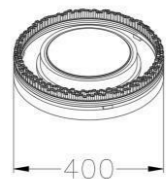

SOA0600013

75W

Size: 550x550x70MM

SOA0600014

111W

Size: 1000x680x70MM

SOA0600012

125W

Size: 1150x750x70MM

● ○ Black+White

CRYSTAL LOVE

| Pendant lamp | IP20 | 3000K | Grey+Gold | aluminum +iron+acrylic

SOA0600018
62W
Size:Φ400*88MM

SOA0600019
112W
Size:Φ600*88MM

SOA0600020
178W
Size: Φ800*88MM

SOA0600015
86W
Size: 458X458*88MM

● ○ Black+White

SNOW SHADOW

| Ceiling lamp | IP20 | 3000K | White | iron+acrylic

SOA0800005
15W
Size: \varnothing 250*50MM

SOA0800006
17W
Size: \varnothing 330*50MM

SOA0700002
39W
Size: \varnothing 400*50MM