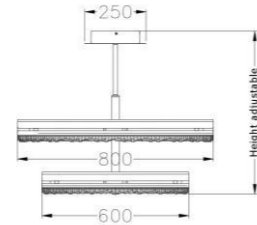

Size: 1370*1035*800MM

● ● Grey+Gold

CRYSTAL LOVE

| Pendant lamp | IP20 | 3000K | Grey+Gold | aluminum +iron+acrylic

SOA0600022

42W

Size:Φ400*665MM

SOA0600021

66W

Size:Φ600*665MM

SOA0400018

110W

Size:Φ800*665MM

● ● Grey+Gold

PRINCESS'S BRACELET

PRINCESS'S BRACELET

| Pendant lamp | IP20 | 3000K | Grey+Gold | aluminum +iron+silicone+glass

SOA0400006

82W

Size:1240*1000*800MM
(800+600+400mm)

SOA0400009

W

Size:Φ880*3000MM
(800+600mm)

SOA0100001

66W

Size:930*630*800MM
(600+400mm)

SOA0600001

85W

Size:Φ600*800MM

SOA0100002

W

Size:1310*250*600MM(each900mm)