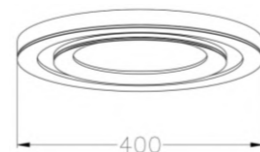

SOA0600015
86W
Size: 458X458*88MM

● ○ Black+White

SNOW SHADOW

| Ceiling lamp | IP20 | 3000K | White | iron+acrylic

SOA0800005
15W
Size: \varnothing 250*50MM

SOA0800006
17W
Size: \varnothing 330*50MM

SOA0700002
39W
Size: \varnothing 400*50MM