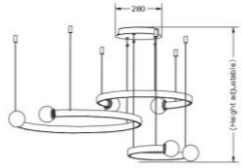

Size: 1370*1035*800MM

● ● Grey+Gold

CRYSTAL LOVE

| Pendant lamp | IP20 | 3000K | Grey+Gold | aluminum +iron+acrylic

SOA0600022

42W

Size:Φ400*665MM

SOA0600021

66W

Size:Φ600*665MM

SOA0400018

110W

Size:Φ800*665MM

● ● Grey+Gold

PRINCESS'S BRACELET

PRINCESS'S BRACELET

| Pendant lamp | IP20 | 3000K | Grey+Gold | aluminum +iron+silicone+glass

SOA0400006

82W

Size:1240*1000*800MM
(800+600+400mm)

SOA0400009

W

Size:Φ880*3000MM
(800+600mm)

SOA0100001

66W

Size:930*630*800MM
(600+400mm)

SOA0600001

85W

Size:Φ600*800MM

SOA0100002

W

Size:1310*250*600MM(each900mm)