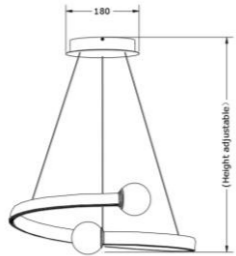

| Pendant lamp | IP20 | 3000K | Grey+Gold | aluminum +iron+silicone+glass

SOA0400006

82W

Size:1240*1000*800MM
(800+600+400mm)

SOA0400009

W

Size:Φ880*3000MM
(800+600mm)

SOA0100001

66W

Size:930*630*800MM
(600+400mm)

SOA0600001

85W

Size:Φ600*800MM

SOA0100002

W

Size:1310*250*600MM(each900mm)

SOA0400007

134W

Size:Φ880*3000MM
(2*400+2*600+2*800mm)

● ● Grey Gold

HEART BUCKLE

Ceiling lamp | IP20 | 3000K+4000K | Black+Gold | aluminum+acrylic

SOA0400014

32W

Size:Φ400*285MM

SOA0400015

68W

Size:Φ620*240MM

SOA0400016

126W

Size:Φ995*240MM

● Black