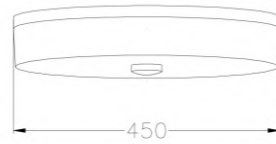

SOA0600004

22W

Size:Ø 350*65MM

SOA0600005

32W

Size:Ø 450*65MM

● Gold

SUNFLOWER