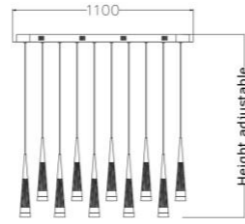

SOA0100003

10*10W

Size:1100*210*2000MM (5G+5B)