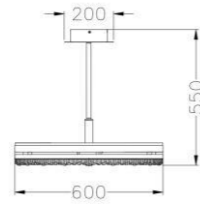

SOA0100009

110W

Size:Φ800*800MM

SOA0400019

89W

Size: 1090*600*800MM

SOA0900014

132W

Size: 1370*1035*800MM

● ● Grey+Gold

CRYSTAL LOVE

| Pendant lamp | IP20 | 3000K | Grey+Gold | aluminum +iron+acrylic

SOA0600022

42W

Size:Φ400*665MM

SOA0600021

66W

Size:Φ600*665MM

SOA0400018

110W

Size:Φ800*665MM

● ● Grey+Gold

PRINCESS'S BRACELET

PRINCESS'S BRACELET

66W

Size:930*630*800MM
(600+400mm)

SOA0600001

85W

Size:Φ600*800MM

SOA0100002

W

Size:1310*250*600MM(each900mm)