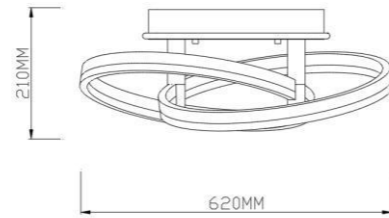

| Pendant lamp | IP20 | 3000K | Grey+Gold | aluminum +iron+silicone+glass

SOA0400006

82W

Size:1240*1000*800MM
(800+600+400mm)

SOA0400009

W

Size:Φ880*3000MM
(800+600mm)

SOA0100001

66W

Size:930*630*800MM
(600+400mm)

SOA0600001

85W

Size:Φ600*800MM

SOA0100002

W

Size:1310*250*600MM(each900mm)

SOA0400007

134W

Size:Φ880*3000MM
(2*400+2*600+2*800mm)

● ● Grey Gold

HEART BUCKLE

Ceiling lamp | IP20 | 3000K+4000K | Black+Gold | aluminum+acrylic

SOA0400014

32W

Size:Φ400*285MM

SOA0400015

68W

Size:Φ620*240MM

SOA0400016

126W

Size:Φ995*240MM

● Black