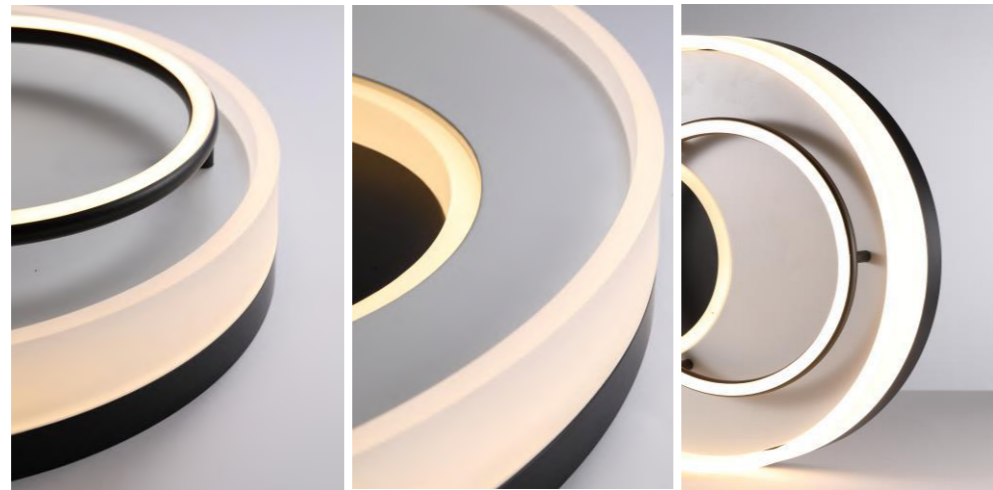

| Ceiling lamp | IP20 | 3000K+4000K | Black+White | aluminum+iron +acrylic

SOA0600009
39W
Size:Φ400*90MM

SOA0600010
W
Size:Φ600*70MM

SOA0600011
73W
Size:Φ800*70MM

● ○ Black+White

SHINING JADE

| Ceiling lamp | IP20 | 3000K+4000K | Black+White | aluminum+iron +acrylic