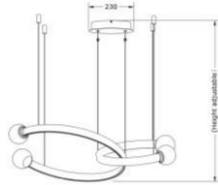

66W

Size:Φ600*665MM

SOA0400018

110W

Size:Φ800*665MM

● ● Grey+Gold

PRINCESS'S BRACELET

PRINCESS'S BRACELET

| Pendant lamp | IP20 | 3000K | Grey+Gold | aluminum +iron+silicone+glass

SOA0400006

82W

Size:1240*1000*800MM
(800+600+400mm)

SOA0400009

W

Size:Φ880*3000MM
(800+600mm)

SOA0100001

66W

Size:930*630*800MM
(600+400mm)

SOA0600001

85W

Size:Φ600*800MM

SOA0100002

W

Size:1310*250*600MM(each900mm)