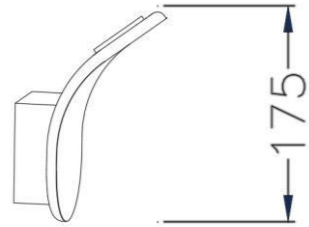

Size:1100*210*2000MM (5G+5B)

● Black ● Gold

METEOR SHOWER

| Pendant lamp | IP20 | 3000K | Black/Gold | aluminum+acrylic

SOA0100006(B)/
SOA0100005(G) 10W
Size:Φ80*2000MM

● Black ● Gold

DEEP EYES

| Pendant lamp | IP20 | 3000K | Nickel | iron+acrylic |

SOA0100007

13W

Size: $\Phi 220 * 2000\text{MM}$

● Nickel

SEESAW

| Wall lamp | IP20 | 4000K | Black | aluminum+iron +acrylic

SOA0800007
13W
Size:272*112*90MM

● Black

SEESAW

PINECONE

| Wall lamp | IP20 | 3000K | Black | aluminum+acrylic

SOA0800009

14W

Size:175*90*86.5MM

● Black

PANDORA BOX

| Wall lamp | IP20 | 3000K | Black | aluminum+acrylic

SOA0800009

14W

Size:175*90*86.5MM

● Black

CHARMING EYES

| Wall lamp | IP20 | 3000K | Black | stainless steel+acrylic

SOA0800003