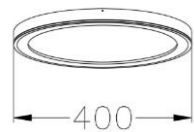

HALO

| Ceiling lamp | IP20 | 3000K+4000K | Black+White | aluminum +acrylic

SOA0600023
41W
Size:Φ400*65MM