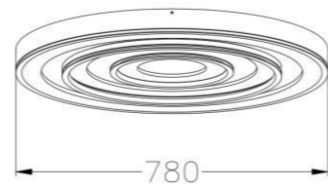

| Ceiling lamp | IP20 | 3000K+4000K | Black+White | aluminum +acrylic

SOA0600023
41W
Size:Φ400*65MM

SOA0600024
79W
Size:Φ550*65MM

SOA0600025
156W
Size:Φ780*65MM

● ○ Black+White

BEAUTIFUL JADE

| Ceiling lamp | IP20 | 3000K+4000K | Gold | iron +acrylic