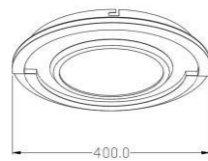

SOA0400017
167W
Size: 1050*750*120MM

● ● ○ Gold+Black+White

TIME

| Ceiling lamp | IP20 | 3000K+4000K | Black+White | iron +acrylic

SOA0400010

9W

Size:Φ300*52MM

SOA0400011

35W

Size:Φ400*52MM

SOA0400012

54W

Size:Φ500*52MM

● ○ Black+White

LANTERN

- Type-C
- Indicator light
 - Not fully charged
 - Fully charged