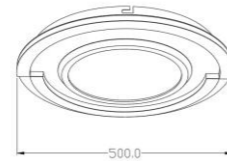

35W

Size:Φ400*52MM

SOA0400012

54W

Size:Φ500*52MM

● ○ Black+White

LANTERN

- Type-C
- Indicator light
 - Not fully charged
 - Fully charged