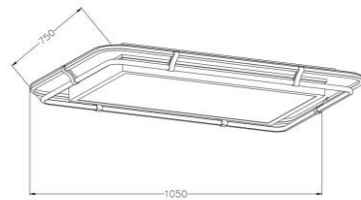

SOA0400017
167W
Size: 1050*750*120MM

● ● ○ Gold+Black+White