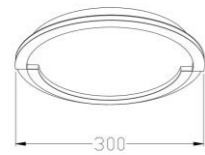

SOA0400017
167W
Size: 1050*750*120MM

● ● ○ Gold+Black+White

TIME

| Ceiling lamp | IP20 | 3000K+4000K | Black+White | iron +acrylic

SOA0400010

9W

Size:Φ300*52MM

SOA0400011

35W

Size:Φ400*52MM

SOA0400012

54W

Size:Φ500*52MM

● ○ Black+White

LANTERN

- Type-C
- Indicator light
 - Not fully charged
 - Fully charged