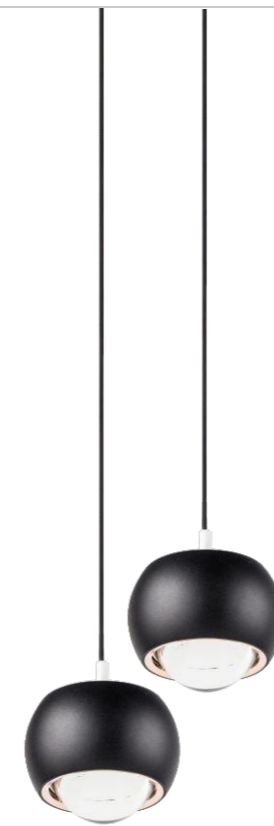

Northern Europe style pendant lamp

| magnetic design | ceiling design | Multi color options |

Life needs no tedious refinement

Let light be everywhere

ceiling design

Magnetic design

Parameter details

Model No.	HYD-MD002-10W
Installation mode	magnetic/ceiling
Size	Ø100*H85MM
CRI	≥90
Voltage	220V/48V

Power	10W
LED chip	OSRAM
Housing color	Sandy black
Lumen	80LM/W
Beam angle	15°/24°/36°