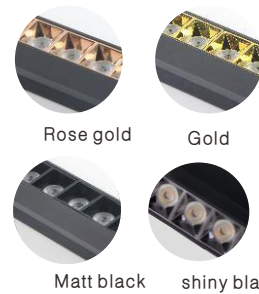

Control system

1. ON/OFF
   - 0-10V
   - Bluetooth
   - Dali dimming control
   - Zigbee dimming control
   - Triac dimming control
   - Other dimming control
2. Multicolor and selection

two reflectors: ☑ Square ☑ Round