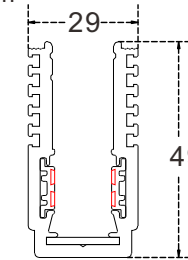

hanging/surface mounted/recessed

Suitable for 5mm . 9mm 12mm . 8mm board . flexible and convenie

Recessed type III
Install after ceiling
suspended

Specification

- ●Extruded aluminum profiles; ●For wall/ceiling surface mounting or suspension mounting
- ●The height is self-adjusting. ●Black splices are used for continuous lighting systems ,
- ●90 degree Angle connectors are used for flexible system design;
- ●Surface spray color: black/white/Other color;
- ●Flexible installation without tools, magnetic support + locking: ●Protection class IP 20;
- ●Outer power supply or built-in power supply;
- ●Choose from non-dimming, 0-10V dimming, Bluetooth or Dali dimmable system;

R16series One rail is multi-purpose

Model: HYDR16-F16

installation: hanging/surface mounted/recessed

Size: surface mountedW29*H49mm

recessedW70*H49mm

cut-out Size: W35-40mm

Size: L100/2000/3000

material: aluminum

Housing color: matte black

/matte white /customization

Protection class : IP20

Replaceable fixing plate

Track section Size drawing (mm)

installation

Keel embedded type

Wooden box embedded type

hanging/surface mounted

install accessories

picture	name	drawing	Size(MM)	picture	name	drawing	Size(MM)
	outer L rail connector		100*100		inner L rail connector		100*100
	90°T rail connector		160*115		90°+ rail connector		160*160
	end cap		35*50		connect kits		23*105
	suspended wires		2000		input adaptor		90
	recessed rail l adaptor		18*90		90° L rail adaptor		90
	T rail adaptor		90		built-in power supply		23*230
	200W outer power supply		115*215