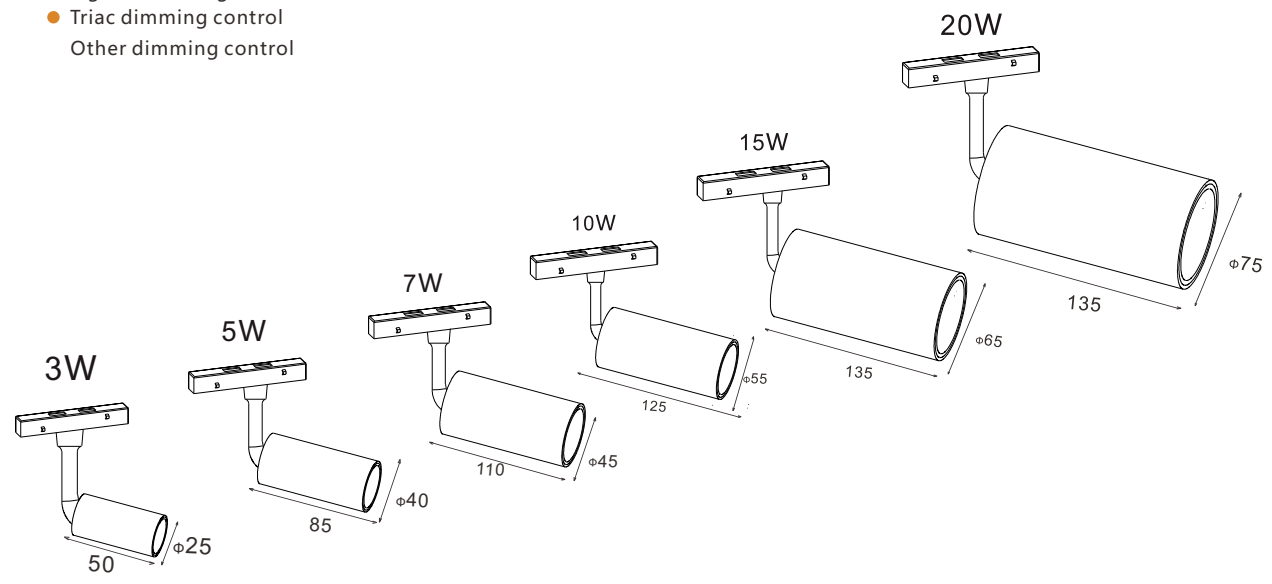

Model	HYDR1605-5W		
Size	Φ40*85mm	Power	5W
Material	6063 aluminum	CCT	3000K/4000K/6000K/Dimmable
Housing color	Black/White/other color	CRI	≥90
IP rate	IP20	Beam angle	15°/24°/36°
Intelligent dimming	YES	LED	OSRAM
Lumen	>80LM/W	Voltage	DC48V

Model	HYDR1605-7W		
Size	Φ45*110mm	Power	7W
Material	6063 aluminum	CCT	3000K/4000K/6000K/Dimmable
Housing color	Black/White/other color	CRI	≥90
IP rate	IP20	Beam angle	15°/24°/36°
Intelligent dimming	YES	LED	OSRAM
Lumen	>80LM/W	Voltage	DC48V

Model	HYDR1605-10W		
Size	Φ55*125mm	Power	10W
Material	6063 aluminum	CCT	3000K/4000K/6000K/Dimmable
Housing color	Black/White/other color	CRI	≥90
IP rate	IP20	Beam angle	15°/24°/36°
Intelligent dimming	YES	LED	OSRAM
Lumen	>80LM/W	Voltage	DC48V

Model	HYDR1605-15W		
Size	Φ65*135mm	Power	15W
Material	6063 aluminum	CCT	3000K/4000K/6000K/Dimmable
Housing color	Black/White/other color	CRI	≥90
IP rate	IP20	Beam angle	15°/24°/36°
Intelligent dimming	YES	LED	OSRAM
Lumen	>80LM/W	Voltage	DC48V

Model	HYDR1605-20W		
Size	Φ75*135mm	Power	20W
Material	6063 aluminum	CCT	3000K/4000K/6000K/Dimmable
Housing color	Black/White/other color	CRI	≥90
IP rate	IP20	Beam angle	15°/24°/36°
Intelligent dimming	YES	LED	OSRAM
Lumen	>80LM/W	Voltage	DC48V

Control system

- ON/OFF
- 0-10V
- Bluetooth
- Dali dimming control
- Zigbee dimming control
- Triac dimming control
- Other dimming control