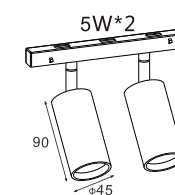

Control system

- ON/OFF
- 0-10V
- Bluetooth
- Dali dimming control
- Zigbee dimming control
- Triac dimming control
- Other dimming control