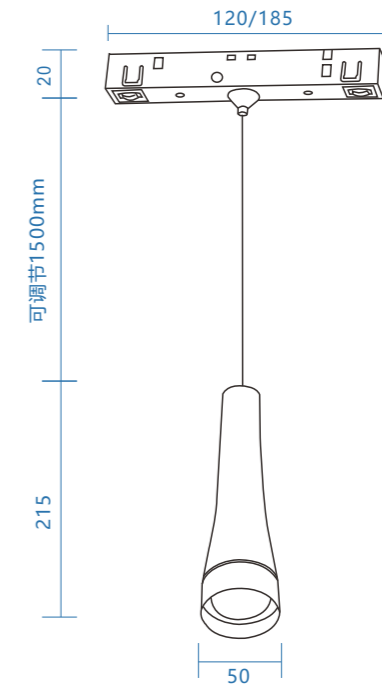

Magnetic design

Parameter details

Model No.	HYD-MD003-10W
Installation mode	magnetic/ceiling
Size	Ø50*H215MM
CRI	≥90
Voltage	220V/48V

Power	10W
LED chip	OSRAM
Housing color	Titanium ash
Lumen	80LM/W
Beam angle	15°/24°/36°