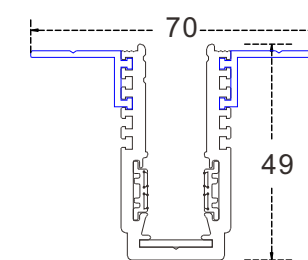

hanging/surface mounted/recessed

Suitable for 5mm . 9mm 12mm . 8mm board . flexible and convenie

Recessed type III
Install after ceiling
suspended

Specification

- ●Extruded aluminum profiles; ●For wall/ceiling surface mounting or suspension mounting
- ●The height is self-adjusting. ●Black splices are used for continuous lighting systems ,
- ●90 degree Angle connectors are used for flexible system design;
- ●Surface spray color: black/white/Other color;
- ●Flexible installation without tools, magnetic support + locking: ●Protection class IP 20;
- ●Outer power supply or built-in power supply;
- ●Choose from non-dimming, 0-10V dimming, Bluetooth or Dali dimmable system;

R16series One rail is multi-purpose

Model: HYDR16-F16

installation: hanging/surface mounted/recessed

Size: surface mountedW29*H49mm

recessedW70*H49mm

cut-out Size: W35-40mm

Size: L100/2000/3000

material: aluminum

Housing color: matte black

/matte white /customization

Protection class : IP20

Replaceable fixing plate

Track section Size drawing (mm)

installation

Keel embedded type

Wooden box embedded type

hanging/surface mounted

install accessories

picture	name	drawing	Size(MM)	picture	name	drawing	Size(MM)
	outer L rail connector		100*100		inner L rail connector		100*100
	90°T rail connector		160*115		90°+ rail connector		160*160
	end cap		35*50		connect kits		23*105
	suspended wires		2000		input adaptor		90
	recessed rail l adaptor		18*90		90° L rail adaptor		90
	T rail adaptor		90		built-in power supply		23*230
	200W outer power supply		115*215