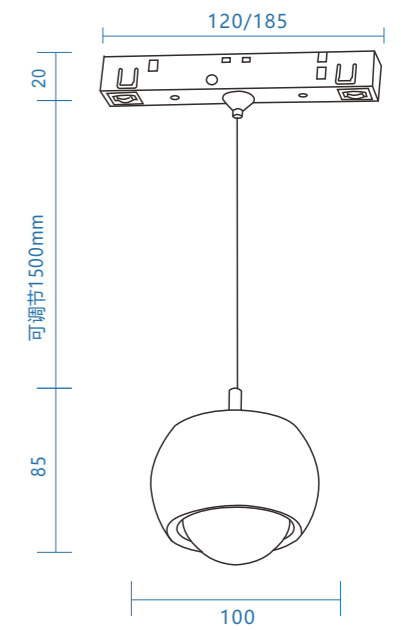

Magnetic design

Parameter details

Model No.	HYD-MD002-10W
Installation mode	magnetic/ceiling
Size	Ø100*H85MM
CRI	≥90
Voltage	220V/48V

Power	10W
LED chip	OSRAM
Housing color	Sandy black
Lumen	80LM/W
Beam angle	15°/24°/36°