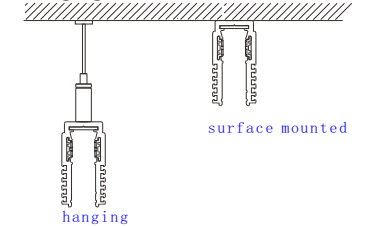

hanging/surface mounted