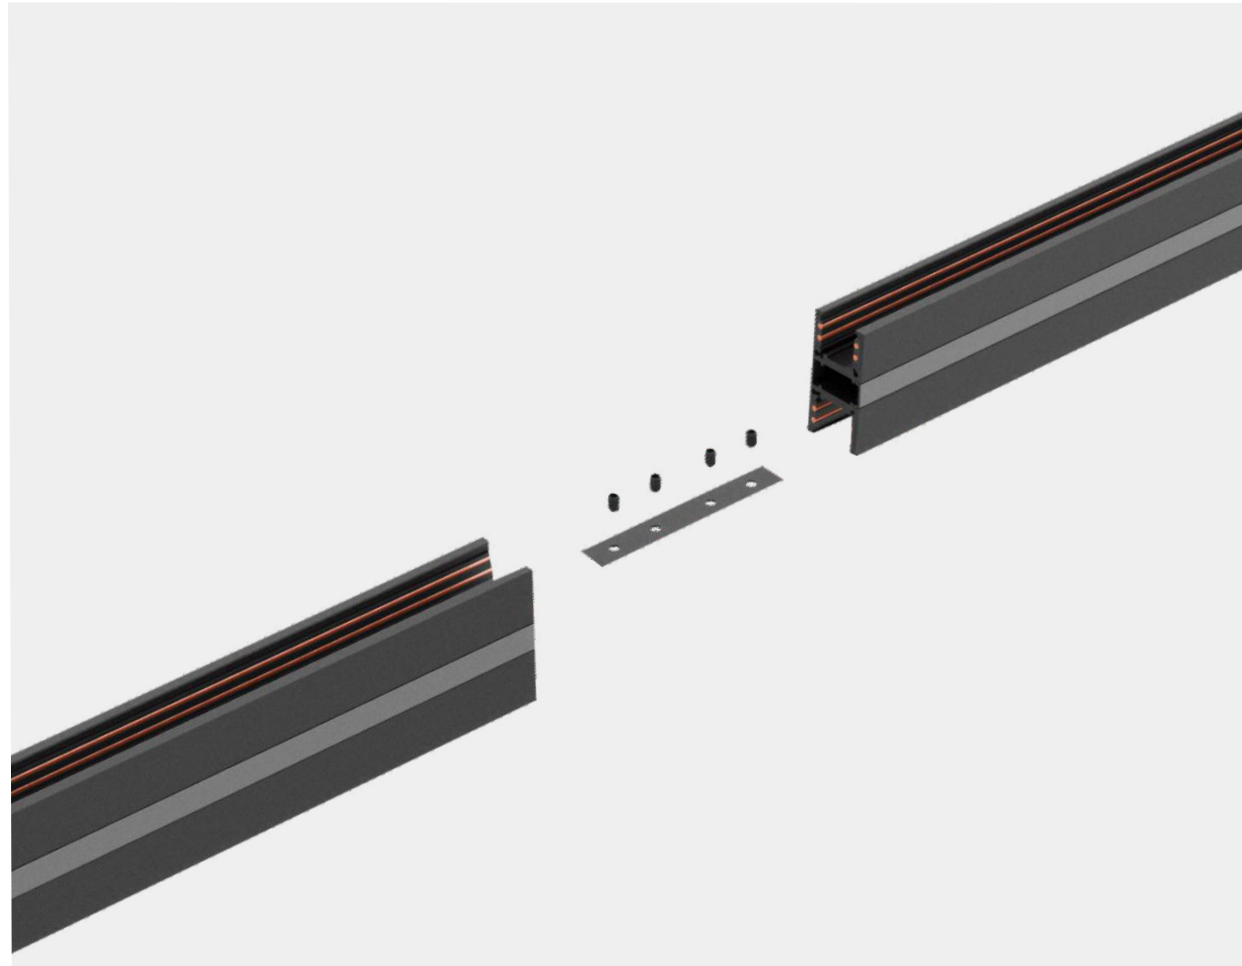

/matte white /customization

Protection class : IP20

install accessories

picture	name	drawing	Size(MM)
	surface mounted end cap		59*53

picture	name	drawing	Size(MM)
	surface mounted end cap		38*32

picture	name	drawing	Size(MM)
	suspended wires		2000

picture	name	drawing	Size(MM)
	recessed rail connect kits		23*105

picture	name	drawing	Size(MM)
	recessed rail adaptor		18*90

picture	name	drawing	Size(MM)
	input adaptor		90

Specification

- Extruded aluminum profiles; ●For wall/ceiling surface mounting or suspension mounting
- The height is self-adjusting. ●Black splices are used for continuous lighting systems,
- 90 degree Angle connectors are used for flexible system design;
- Surface spray color: black/white/custom;
- Flexible installation without tools, magnetic support + locking: ●Protection class IP 20;
- Outer power supply or built-in power supply;
- Choose from non-dimming, 0-10V dimming, Bluetooth or Dali dimmable system;