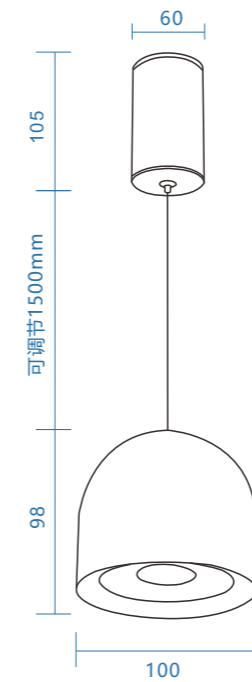

ceiling design