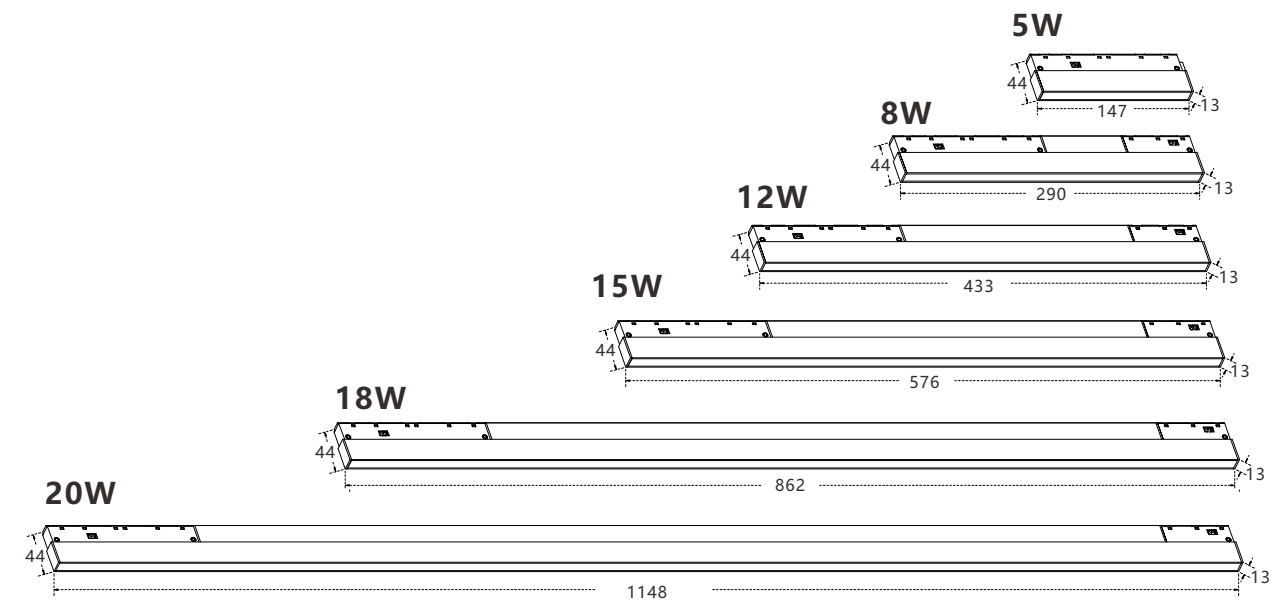

### Control system

- ON/OFF

Model	HYDR1202-5W		
Size	L147*W13*H44mm	Power	5W
Material	6063 aluminum	CCT	3000K/4000K/6000K/Dimmable
Housing color	Black/White/other color	CRI	≥90
IP rate	IP20	Beam angle	24°
Intelligent dimming	YES	LED	OSRAM
Lumen	>80LM/W	Voltage	DC48V