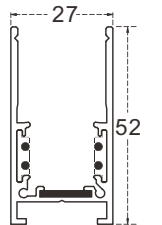

install accessories

picture	name	drawing	Size(MM)	picture	name	drawing	Size(MM)
	outer L rail connector		100*100		inner L rail connector		100*100
	90° T rail connector		160*115		90°+ rail connector		160*160
	surface mounted end cap		27*52		recessed rail connect kits		23*105
	suspended wires		2000		input adaptor		90
	recessed rail adaptor		90		90° L rail adaptor		90
	T rail adaptor		90		150W built-in power supply		23*230
	200W outer power supply		115*215				