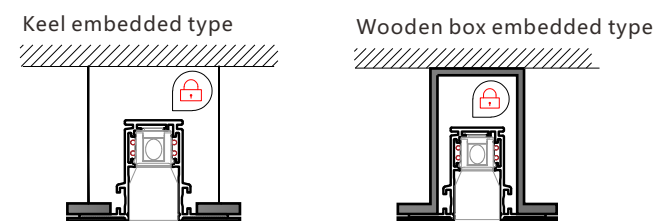

installation

The track and lamps are locked by magnetic suction mechanical buckle