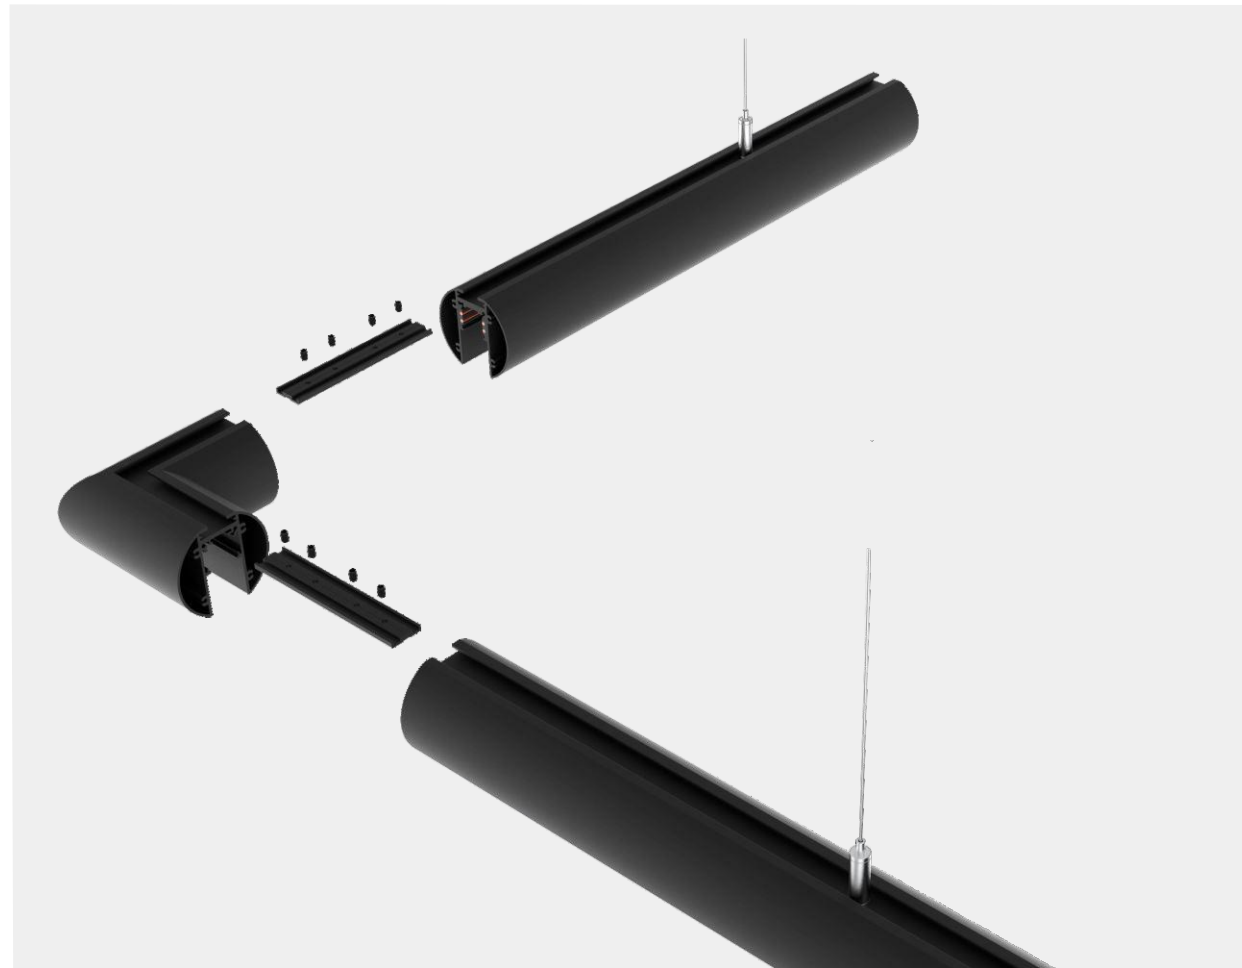

R20series surface mounted/hanging

Model: HYD-601  
 installation: surface mounted/hanging  
 Size: W27\*H52mm  
 Length : L1000/2000/3000mm  
 material: aluminum  
 Housing color: matte black  
 /matte white /customization

install accessories

picture	name	drawing	Size(MM)	picture	name	drawing	Size(MM)
	outer L rail connector		100*100		inner L rail connector		100*100
	90° T rail connector		160*115		90°+ rail connector		160*160
	surface mounted end cap		27*52		recessed rail connect kits		23*105
	suspended wires		2000		input adaptor		90
	recessed rail adaptor		90		90° L rail adaptor		90
	T rail adaptor		90		150W built-in power supply		23*230
	200W outer power supply		115*215				