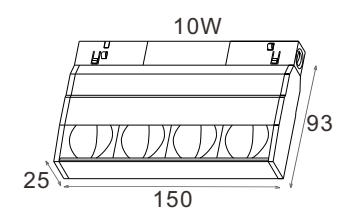

Model	HYD-miniLED21-10W		
Size	L150*W25*H93mm	Power	10W
Material	6063 aluminum	CCT	3000K/4000K/6000K/Dimmable
Housing color	White/Black/Other color	CRI	≥90
Protection class	IP20	Beam angle	斜射110°
Intelligent dimming	Available	LED	OSRAM
Lumen	>80LM/W	Voltage	DC48V

Model	HYD-miniLED21-20W		
Size	L300*W25*H93mm	Power	20W
Material	6063 aluminum	CCT	3000K/4000K/6000K/Dimmable
Housing color	White/Black/Other color	CRI	≥90
Protection class	IP20	Beam angle	斜射110°
Intelligent dimming	Available	LED	OSRAM
Lumen	>80LM/W	Voltage	DC48V

Control system

- ON/OFF
- 0-10V
- Bluetooth
- Dali dimming control
- Zigbee dimming control
- Triac dimming control
- Other dimming control