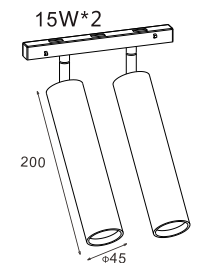

Control system

- ON/OFF
- 0-10V
- Bluetooth
- Dali dimming control
- Zigbee dimming control
- Triac dimming control
- Other dimming control