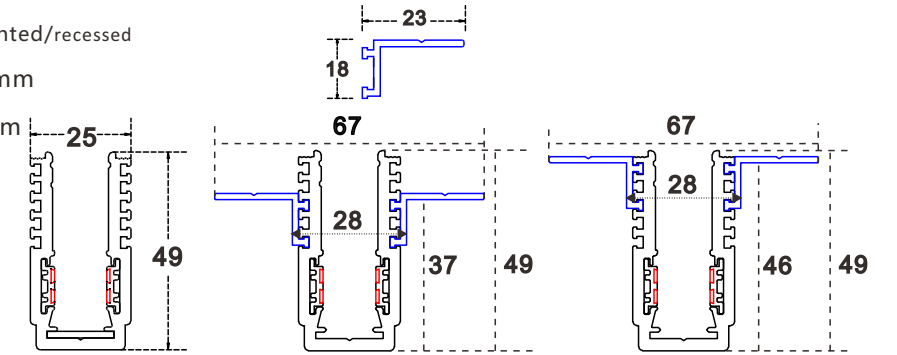

R12series One rail is multi-purpose

Model: HYDR12-F12

installation: hanging/surface mounted/recessed

Size: surface mountedW25*H49mm

recessedW67*H49mm

cut-out Size: W30-35mm

Size: L100/2000/3000

material: aluminum

Housing color: matte black

/matte white /customization

Protection class : IP20

Replaceable fixing plate Track section Size drawing (mm)