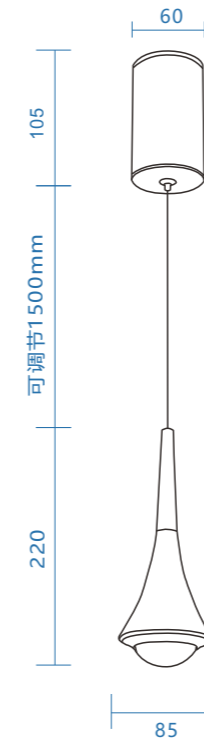

ceiling design