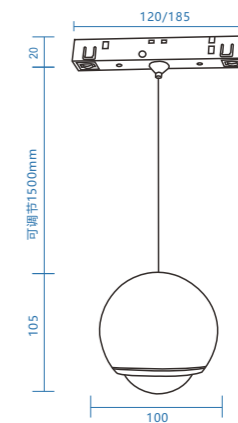

10WMagnetic design

Parameter details

Model No. HYD-MD004-7W

Installation mode magnetic/ceiling

Size Ø80*H80MM

CRI ≥90

Voltage 220V/48V

Power 7W

LED chip OSRAM

Housing color black / gold

Lumen 80LM/W

Beam angle 15°/24°/36°

Parameter details

Model No. HYD-MD004-10W

Installation mode magnetic/ceiling

Size Ø100*H105MM

CRI ≥90

Voltage 220V/48V

Power 10W

LED chip OSRAM

Housing color Black+Gold

Lumen 80LM/W

Beam angle 15°/24°/36°