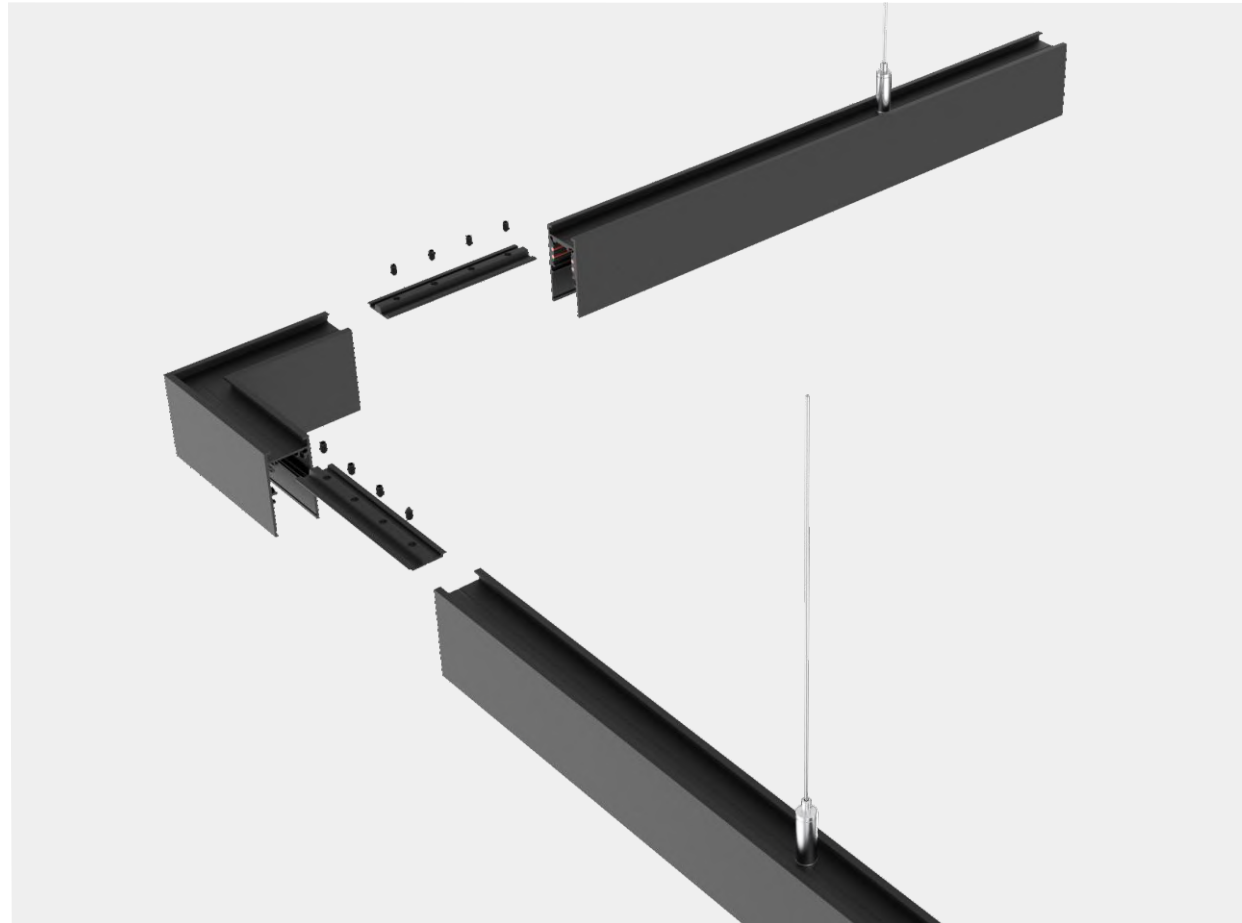

specification

- ●Extruded aluminum profiles; ●For wall/ceiling surface mounting or suspension mounting
- ●The height is self-adjusting. ●Black splices are used for continuous lighting systems ,
- ●90 degree Angle connectors are used for flexible system design;
- ●Surface spray color: black/white/custom;
- ●Flexible installation without tools, magnetic support + locking: ●Protection class IP 20;
- ●outer power supply or built-in power supply;
- ●Choose from non-dimming, 0-10V dimming, Bluetooth or Dali dimmable system;