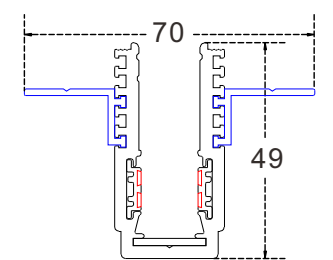

hanging/surface mounted/recessed

Suitable for 5mm . 9mm 12mm . 8mm board . flexible and convenie

Recessed type III
Install after ceiling
suspended

Specification

- ●Extruded aluminum profiles; ●For wall/ceiling surface mounting or suspension mounting
- ●The height is self-adjusting. ●Black splices are used for continuous lighting systems ,
- ●90 degree Angle connectors are used for flexible system design;
- ●Surface spray color: black/white/Other color;
- ●Flexible installation without tools, magnetic support + locking: ●Protection class IP 20;
- ●Outer power supply or built-in power supply;
- ●Choose from non-dimming, 0-10V dimming, Bluetooth or Dali dimmable system;

R16series One rail is multi-purpose

Model: HYDR16-F16

installation: hanging/surface mounted/recessed

Size: surface mountedW29*H49mm

recessedW70*H49mm

cut-out Size: W35-40mm

Size: L100/2000/3000

material: aluminum

Housing color: matte black

/matte white /customization

Protection class : IP20

Replaceable fixing plate

Track section Size drawing (mm)

installation

Keel embedded type

Wooden box embedded type

hanging/surface mounted

install accessories

picture	name	drawing	Size(MM)	picture	name	drawing	Size(MM)
	outer L rail connector		100*100		inner L rail connector		100*100
	90°T rail connector		160*115		90°+ rail connector		160*160
	end cap		35*50		connect kits		23*105
	suspended wires		2000		input adaptor		90
	recessed rail l adaptor		18*90		90° L rail adaptor		90
	T rail adaptor		90		built-in power supply		23*230
	200W outer power supply		115*215