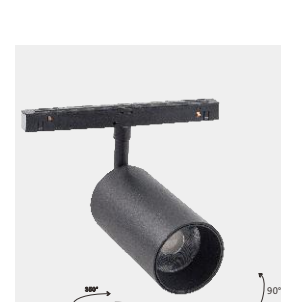

Model	HYD-miniLED28-15W		
Size	Φ65*135mm	Power	15W
Material	6063 aluminum	CCT	3000K/4000K/6000K/Dimmable
Housing color	White/Black/Other color	CRI	≥90
Protection class	IP20	Beam angle	15°/24°/36°
Intelligent dimming	Available	LED	OSRAM
Lumen	>80LM/W	Voltage	DC48V