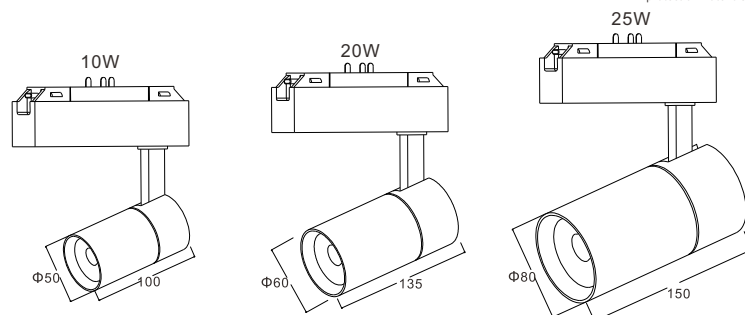

Model	HYD-CX07F-10W		
Size	Ø50*H100mm	Power	10W
Material	6063 aluminum	CCT	3000K/4000K/6000K/Dimmable
Housing color	Black/White/other color	CRI	≥90
Protection class	IP20	Beam angle	15°/24°/36°
Intelligent dimming	YES	LED	OSRAM
Lumen	>80LM/W	Voltage	220V

Model	HYD-CX07F-20W		
Size	Ø60*H135mm	Power	20W
Material	6063 aluminum	CCT	3000K/4000K/6000K/Dimmable
Housing color	Black/White/other color	CRI	≥90
Protection class	IP20	Beam angle	15°/24°/36°
Intelligent dimming	YES	LED	OSRAM
Lumen	>80LM/W	Voltage	220V

Model	HYD-CX07F-25W		
Size	Ø80*H150mm	Power	25W
Material	6063 aluminum	CCT	3000K/4000K/6000K/Dimmable
Housing color	Black/White/other color	CRI	≥90
Protection class	IP20	Beam angle	15°/24°/36°
Intelligent dimming	YES	LED	OSRAM
Lumen	>80LM/W	Voltage	220V

Control system

● ON/OFF