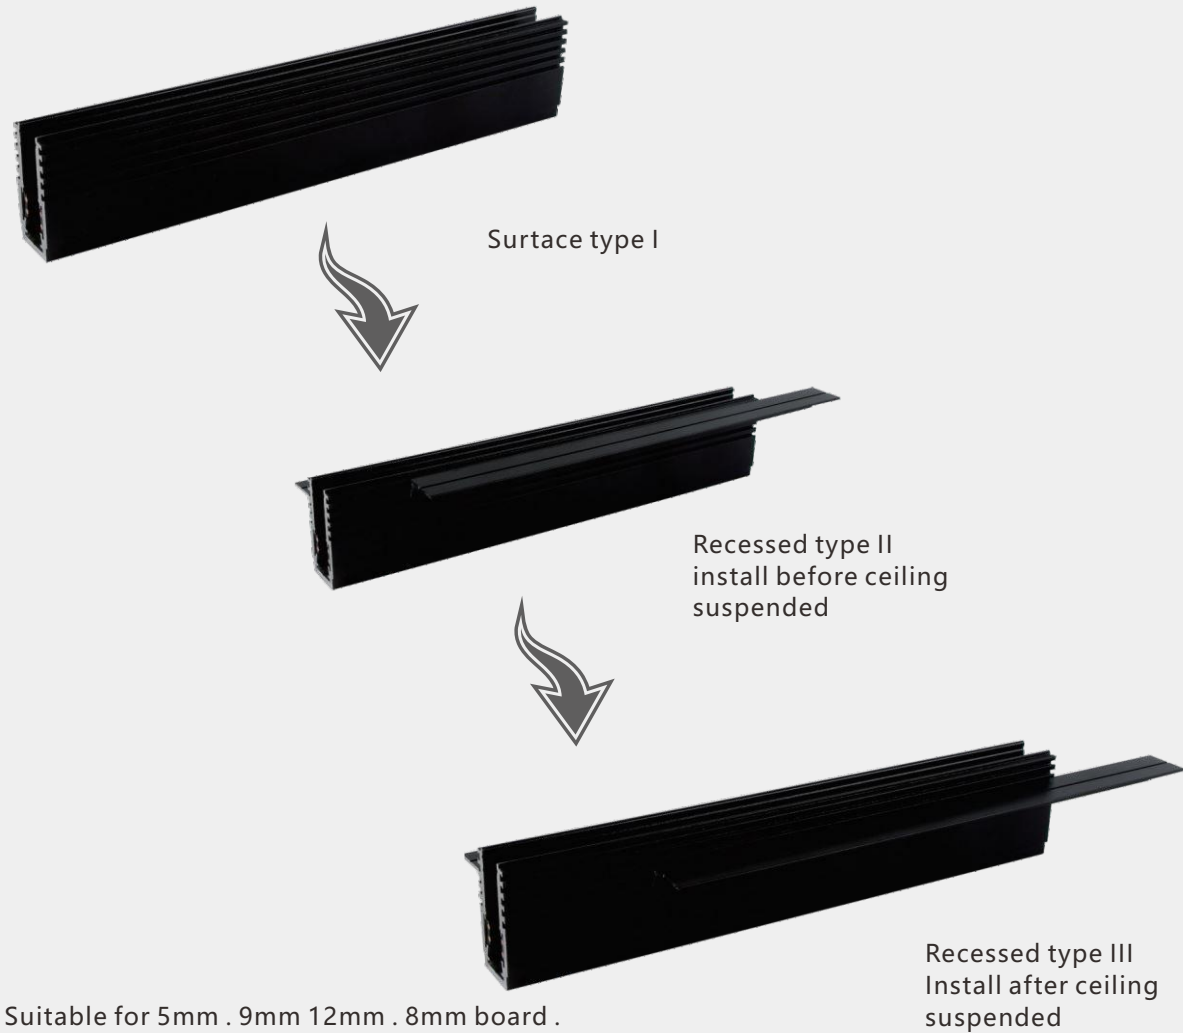

## R12 Series

hanging/surface mounted  
HYDR12-F12

Adjust wing to be recessed  
(before ceiling suspended)  
HYDR12-F12

Adjust wing to be recessed  
(after ceiling suspended)  
HYDR12-F12

hanging/surface mounted/recessed