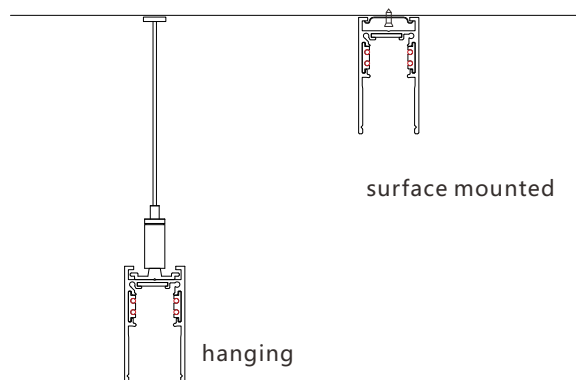

installation