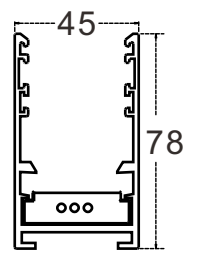

Model: HYDR35-102
Installation: surface mounted
/hanging
Size: W45*H78mm
Size: L100/2000/3000mm
Material: Aluminum
Housing color: Black/White/other color
Protection class: IP20