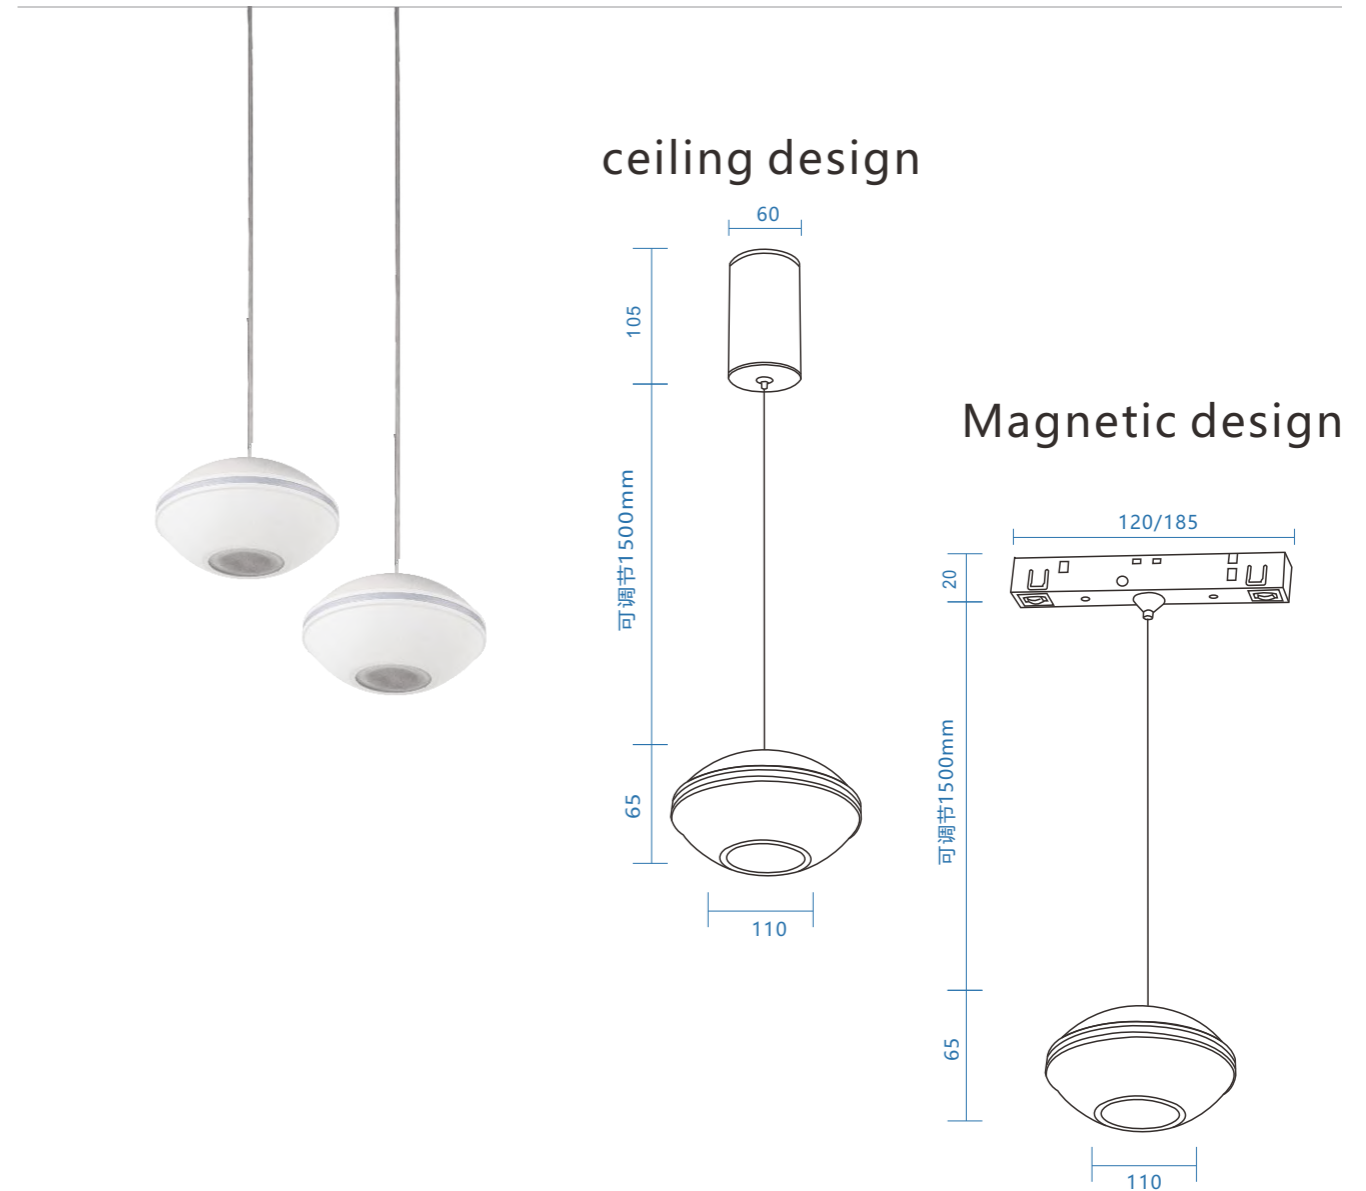

Parameter details

Model No.	HYD-MD006-10W
Installation mode	magnetic/ceiling
Size	Ø110*H65MM
CRI	≥90
Voltage	220V/48V

Power	10W
LED chip	OSRAM
Housing color	Matt white
Lumen	80LM/W
Beam angle	15°/24°/36°