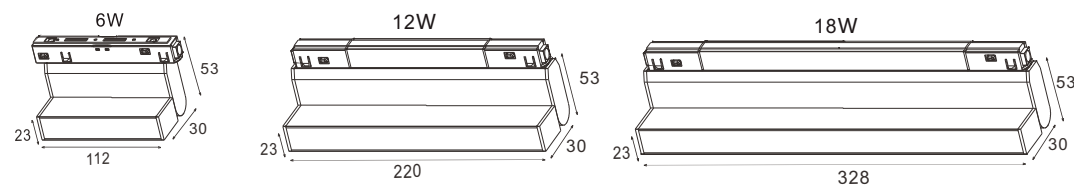

Model	HYD-miniLED23-6W		
Size	L112*W23*H83mm	Power	6W
Material	6063 aluminum	CCT	3000K/4000K/6000K/Dimmable
Housing color	White/Black/Other color	CRI	≥90
Protection class	IP20	Beam angle	120°
Intelligent dimming	Available	LED	OSRAM
Lumen	>80LM/W	Voltage	DC48V

Model	HYD-miniLED23-12W		
Size	L220*W23*H83mm	Power	12W
Material	6063 aluminum	CCT	3000K/4000K/6000K/Dimmable
Housing color	White/Black/Other color	CRI	≥90
Protection class	IP20	Beam angle	120°
Intelligent dimming	Available	LED	OSRAM
Lumen	>80LM/W	Voltage	DC48V

Model	HYD-miniLED23-18W		
Size	L328*W23*H83mm	Power	18W
Material	6063 aluminum	CCT	3000K/4000K/6000K/Dimmable
Housing color	White/Black/Other color	CRI	≥90
Protection class	IP20	Beam angle	120°
Intelligent dimming	Available	LED	OSRAM
Lumen	>80LM/W	Voltage	DC48V

Control system

- ON/OFF
- 0-10V
- Bluetooth
- Dali dimming control
- Zigbee dimming control
- Triac dimming control
- Other dimming control