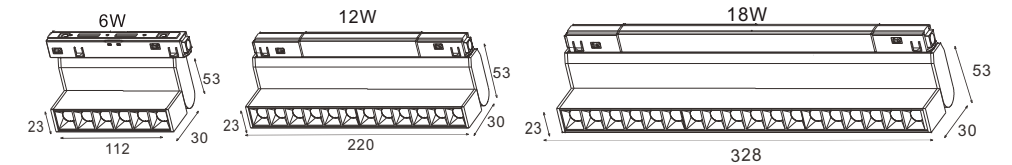

Control system

- ON/OFF
- 0-10V
- Bluetooth
- Dali dimming control
- Zigbee dimming control
- Triac dimming control
- Other dimming control

two reflectors: ☑ Square ☑ Round