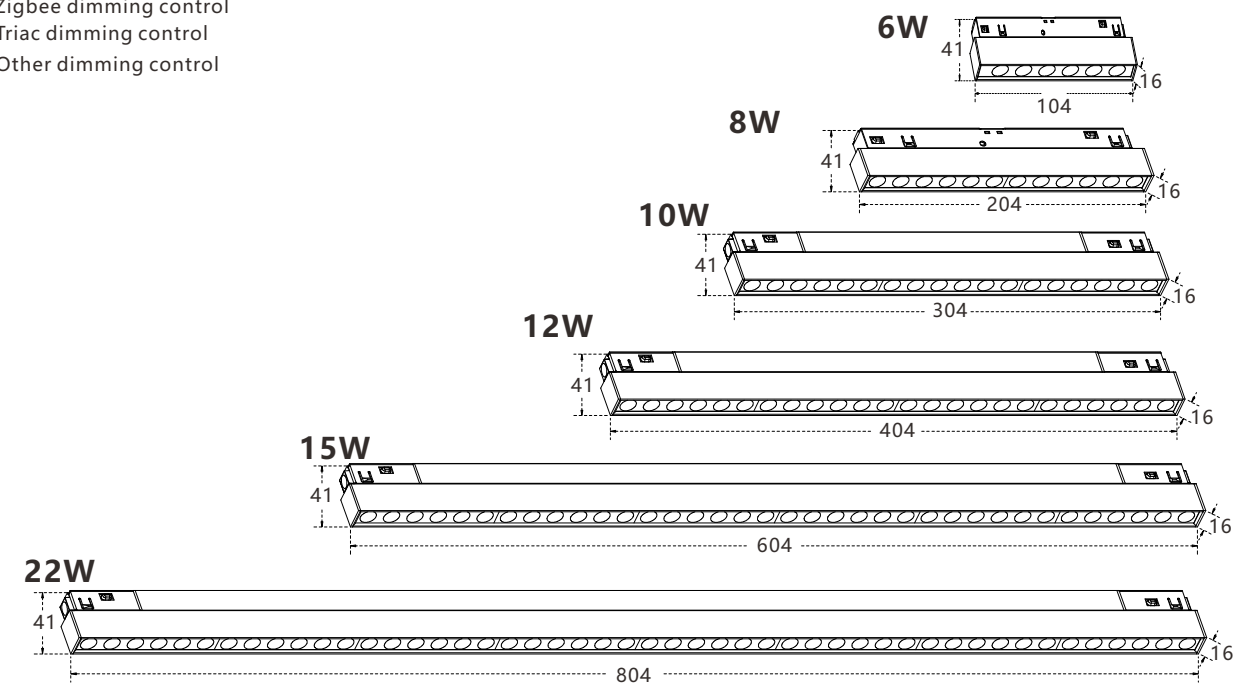

Model	HYDR1602-8W		
Size	L204*W16*H41mm	Power	8W
Material	6063 aluminum	CCT	3000K/4000K/6000K/Dimmable
Housing color	Black/White/other color	CRI	≥90
IP rate	IP20	Beam angle	30°
Intelligent dimming	YES	LED	OSRAM
Lumen	>80LM/W	Voltage	DC48V

Model	HYDR1602-10W		
Size	L304*W16*H41mm	Power	10W
Material	6063 aluminum	CCT	3000K/4000K/6000K/Dimmable
Housing color	Black/White/other color	CRI	≥90
IP rate	IP20	Beam angle	30°
Intelligent dimming	YES	LED	OSRAM
Lumen	>80LM/W	Voltage	DC48V

Model	HYDR1602-12W		
Size	L404*W16*H41mm	Power	12W
Material	6063 aluminum	CCT	3000K/4000K/6000K/Dimmable
Housing color	Black/White/other color	CRI	≥90
IP rate	IP20	Beam angle	30°
Intelligent dimming	YES	LED	OSRAM
Lumen	>80LM/W	Voltage	DC48V

Model	HYDR1602-15W		
Size	L604*W16*H41mm	Power	15W
Material	6063 aluminum	CCT	3000K/4000K/6000K/Dimmable
Housing color	Black/White/other color	CRI	≥90
IP rate	IP20	Beam angle	30°
Intelligent dimming	YES	LED	OSRAM
Lumen	>80LM/W	Voltage	DC48V

Model	HYDR1602-22W		
Size	L804*W16*H41mm	Power	22W
Material	6063 aluminum	CCT	3000K/4000K/6000K/Dimmable
Housing color	Black/White/other color	CRI	≥90
IP rate	IP20	Beam angle	30°
Intelligent dimming	YES	LED	OSRAM
Lumen	>80LM/W	Voltage	DC48V

Control system

- ON/OFF
- 0-10V
- Bluetooth
- Dali dimming control
- Zigbee dimming control
- Triac dimming control
- Other dimming control