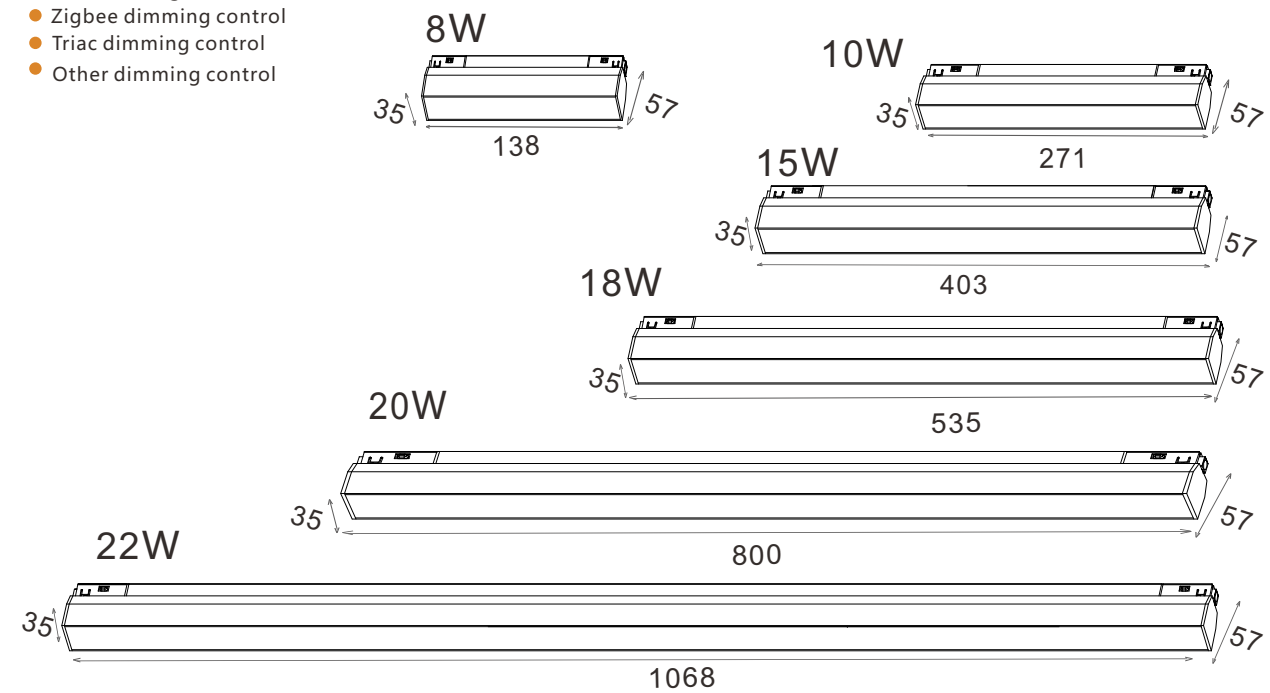

Model	HYD-R3501-15W		
Size	L403*W35*H57mm	Power	15W
Material	6063 aluminum	CCT	3000K/4000K/6000K/Dimmable
Housing color	Black/White/other color	CRI	≥90
Protection class	IP20	Beam angle	120°
Intelligent dimming	YES	LED	OSRAM
Lumen	>80LM/W	Voltage	DC48V

Model	HYD-R3501-18W		
Size	L535*W35*H57mm	Power	18W
Material	6063 aluminum	CCT	3000K/4000K/6000K/Dimmable
Housing color	Black/White/other color	CRI	≥90
Protection class	IP20	Beam angle	120°
Intelligent dimming	YES	LED	OSRAM
Lumen	>80LM/W	Voltage	DC48V

Model	HYD-R3501-20W		
Size	L800*W35*H57mm	Power	20W
Material	6063 aluminum	CCT	3000K/4000K/6000K/Dimmable
Housing color	Black/White/other color	CRI	≥90
Protection class	IP20	Beam angle	120°
Intelligent dimming	YES	LED	OSRAM
Lumen	>80LM/W	Voltage	DC48V

Model	HYD-R3501-22W		
Size	L1068*W35*H57mm	Power	22W
Material	6063 aluminum	CCT	3000K/4000K/6000K/Dimmable
Housing color	Black/White/other color	CRI	≥90
Protection class	IP20	Beam angle	120°
Intelligent dimming	YES	LED	OSRAM
Lumen	>80LM/W	Voltage	DC48V

Control system

- ON/OFF
- 0-10V
- Bluetooth
- Dali dimming control
- Zigbee dimming control
- Triac dimming control
- Other dimming control