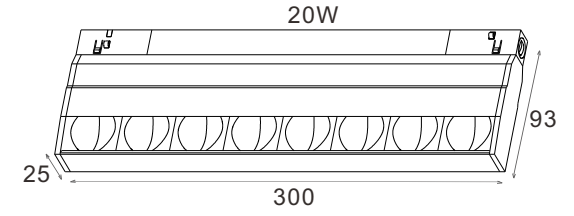

Model	HYD-miniLED21-10W		
Size	L150*W25*H93mm	Power	10W
Material	6063 aluminum	CCT	3000K/4000K/6000K/Dimmable
Housing color	White/Black/Other color	CRI	≥90
Protection class	IP20	Beam angle	斜射110°
Intelligent dimming	Available	LED	OSRAM
Lumen	>80LM/W	Voltage	DC48V

Model	HYD-miniLED21-20W		
Size	L300*W25*H93mm	Power	20W
Material	6063 aluminum	CCT	3000K/4000K/6000K/Dimmable
Housing color	White/Black/Other color	CRI	≥90
Protection class	IP20	Beam angle	斜射110°
Intelligent dimming	Available	LED	OSRAM
Lumen	>80LM/W	Voltage	DC48V

Control system

- ON/OFF
- 0-10V
- Bluetooth
- Dali dimming control
- Zigbee dimming control
- Triac dimming control
- Other dimming control