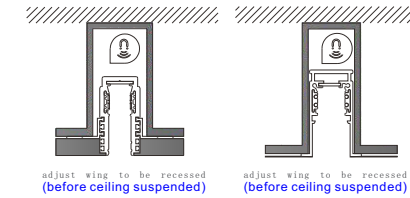

Replaceable fixing plate

Track section Size drawing (mm)

installation

Keel embedded type

Wooden box embedded type

hanging/surface mounted

install accessories

picture	name	drawing	Size(MM)	picture	name	drawing	Size(MM)
	outer L rail connector		100*100		inner L rail connector		100*100
	90°T rail connector		160*115		90°+ rail connector		160*160
	end cap		35*50		connect kits		23*105
	suspended wires		2000		input adaptor		90
	recessed rail l adaptor		18*90		90° L rail adaptor		90
	T rail adaptor		90		built-in power supply		23*230
	200W outer power supply		115*215				