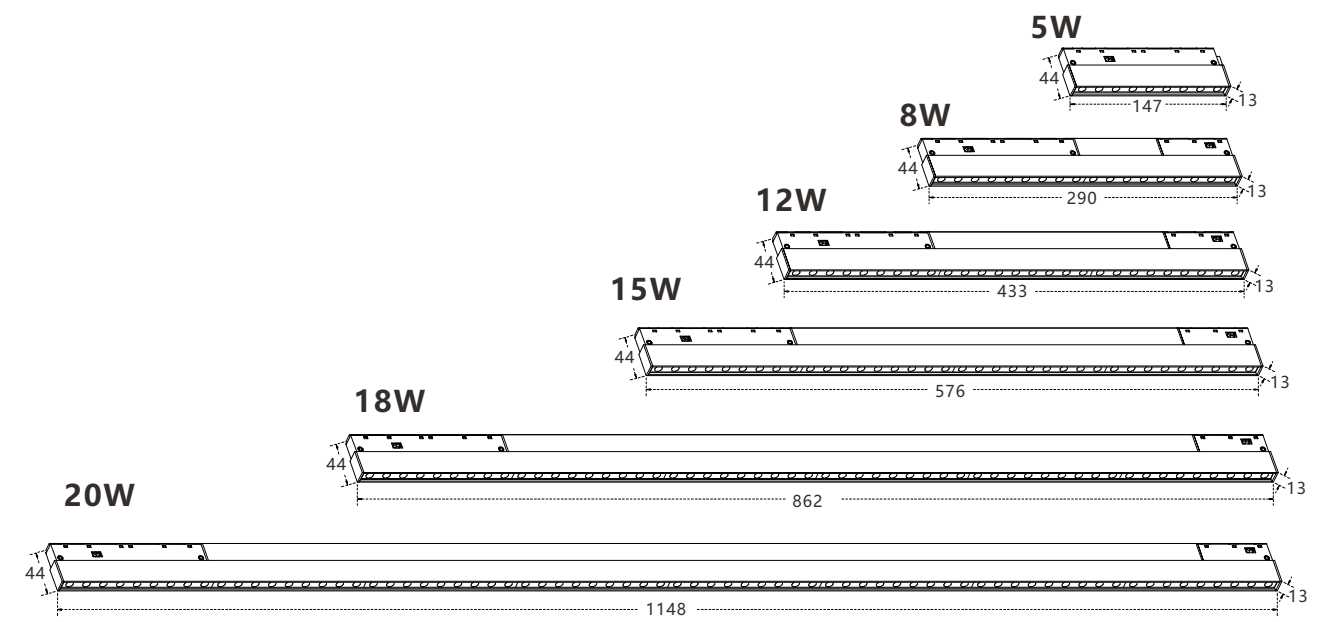

Model	HYDR1202-8W		
Size	L290*W13*H44mm	Power	8W
Material	6063 aluminum	CCT	3000K/4000K/6000K/Dimmable
Housing color	Black/White/other color	CRI	≥90
IP rate	IP20	Beam angle	24°
Intelligent dimming	YES	LED	OSRAM
Lumen	>80LM/W	Voltage	DC48V

Model	HYDR1202-12W		
Size	L433*W13*H44mm	Power	12W
Material	6063 aluminum	CCT	3000K/4000K/6000K/Dimmable
Housing color	Black/White/other color	CRI	≥90
IP rate	IP20	Beam angle	24°
Intelligent dimming	YES	LED	OSRAM
Lumen	>80LM/W	Voltage	DC48V

Model	HYDR1202-15W		
Size	L576*W13*H44mm	Power	15W
Material	6063 aluminum	CCT	3000K/4000K/6000K/Dimmable
Housing color	Black/White/other color	CRI	≥90
IP rate	IP20	Beam angle	24°
Intelligent dimming	YES	LED	OSRAM
Lumen	>80LM/W	Voltage	DC48V

Model	YHYDR1202-18W		
Size	L862*W13*H44mm	Power	18W
Material	6063 aluminum	CCT	3000K/4000K/6000K/Dimmable
Housing color	Black/White/other color	CRI	≥90
IP rate	IP20	Beam angle	24°
Intelligent dimming	YES	LED	OSRAM
Lumen	>80LM/W	Voltage	DC48V

Model	HYDR1202-20W		
Size	L1148*W13*H44mm	Power	20W
Material	6063 aluminum	CCT	3000K/4000K/6000K/Dimmable
Housing color	Black/White/other color	CRI	≥90
IP rate	IP20	Beam angle	24°
Intelligent dimming	YES	LED	OSRAM
Lumen	>80LM/W	Voltage	DC48V

Control system

- ON/OFF