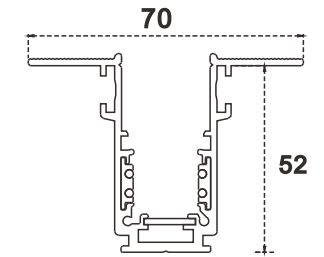

### install accessories

picture	name	drawing	Size(MM)	picture	name	drawing	Size(MM)
	outer L rail connector		100*100		inner L rail connector		100*100
	90°T rail connector		160*115		90°+ rail connector		160*160
	recessed rail end cap		27*52		recessed rail connect kits		10*50
	recessed rail adaptor		18*90		input adaptor		18*90
	T rail adaptor		90		90° L rail adaptor		90
	150W built-in power supply		23*230		200W outer power supply		115*215
	arc-shaped rail connector		Ø200MM				

installation

The track and lamps are locked by magnetic suction mechanical buckle

R20series

Model: HYD20-505 installation:  
recessed  
Size: W70\*H52mm  
cut-out Size: W35-40mm  
Length: L1000/2000/3000mm  
material: aluminum  
Housing color: matte black  
/matte white /customization  
Protection class IP20: IP20