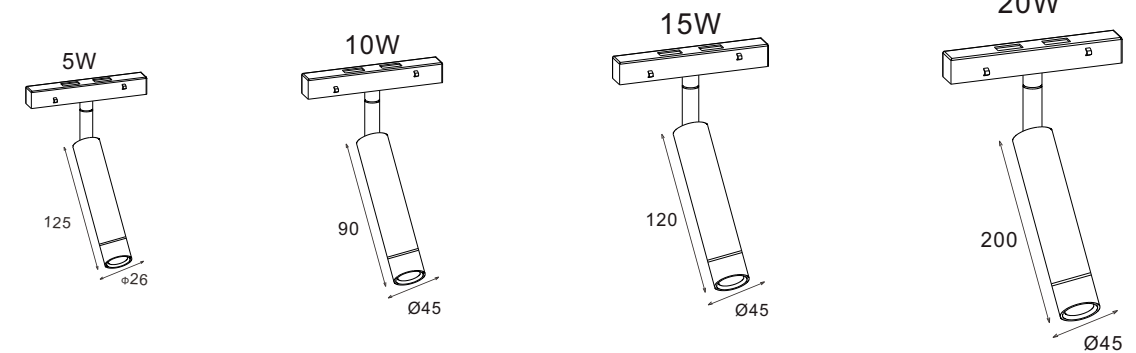

Model	HYD-miniLED05-5W		
Size	Φ26*125mm	Power	5W
Material	6063 aluminum	CCT	3000K/4000K/6000K/Dimmable
Housing color	White/Black/Other color	CRI	≥90
Protection class	IP20	Beam angle	15°/24°/36°
Intelligent dimming	Available	LED	OSRAM
Lumen	>80LM/W	Voltage	DC48V

Model	HYD-miniLED05-20W		
Size	Φ45*200mm	Power	20W
Material	6063 aluminum	CCT	3000K/4000K/6000K/Dimmable
Housing color	White/Black/Other color	CRI	≥90
Protection class	IP20	Beam angle	15°/24°/36°
Intelligent dimming	Available	LED	OSRAM
Lumen	>80LM/W	Voltage	DC48V

Model	HYD-miniLED05-10W		
Size	Φ45*90mm	Power	10W
Material	6063 aluminum	CCT	3000K/4000K/6000K/Dimmable
Housing color	White/Black/Other color	CRI	≥90
Protection class	IP20	Beam angle	15°/24°/36°
Intelligent dimming	Available	LED	OSRAM
Lumen	>80LM/W	Voltage	DC48V

Model	HYD-miniLED05-15W		
Size	Φ45*120mm	Power	15W
Material	6063 aluminum	CCT	3000K/4000K/6000K/Dimmable
Housing color	White/Black/Other color	CRI	≥90
Protection class	IP20	Beam angle	15°/24°/36°
Intelligent dimming	Available	LED	OSRAM
Lumen	>80LM/W	Voltage	DC48V

Control system

- ON/OFF
- 0-10V
- Bluetooth
- Dali dimming control
- Zigbee dimming control
- Triac dimming control
- Other dimming control