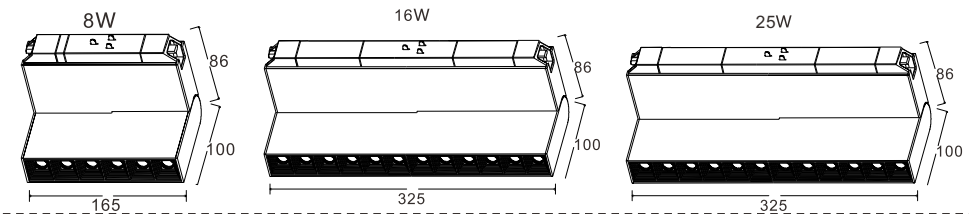

Control system

● ON/OFF