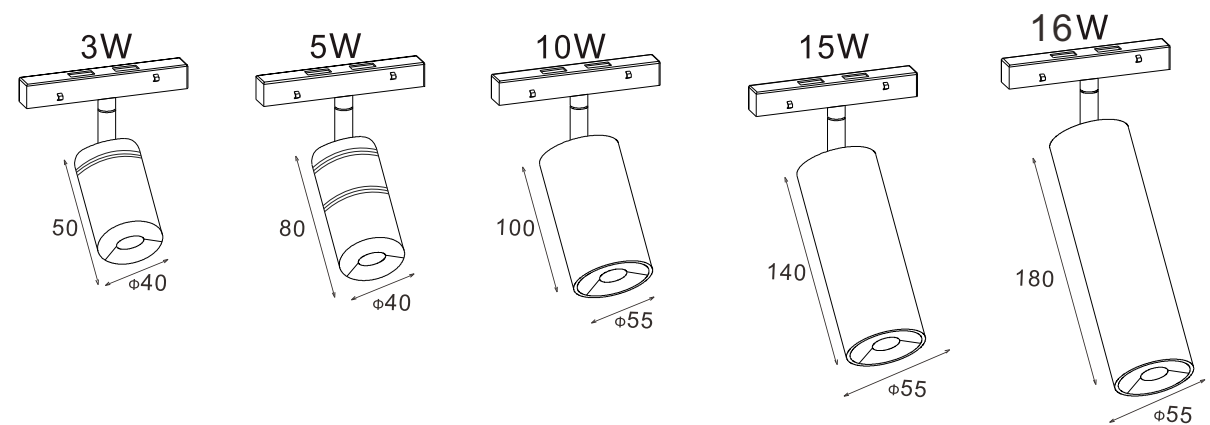

Model	HYD-miniLED11-5W		
Size	Φ40*80mm	Power	5W
Material	6063 aluminum	CCT	3000K/4000K/6000K/Dimmable
Housing color	White/Black/Other color	CRI	≥90
Protection class	IP20	Beam angle	15°/24°/36°
Intelligent dimming	Available	LED	OSRAM
Lumen	>80LM/W	Voltage	DC48V

Model	HYD-miniLED11-10W		
Size	Φ55*100mm	Power	10W
Material	6063 aluminum	CCT	3000K/4000K/6000K/Dimmable
Housing color	White/Black/Other color	CRI	≥90
Protection class	IP20	Beam angle	15°/24°/36°
Intelligent dimming	Available	LED	OSRAM
Lumen	>80LM/W	Voltage	DC48V

Model	HYD-miniLED11-15W		
Size	Φ55*140mm	Power	15W
Material	6063 aluminum	CCT	3000K/4000K/6000K/Dimmable
Housing color	White/Black/Other color	CRI	≥90
Protection class	IP20	Beam angle	15°/24°/36°
Intelligent dimming	Available	LED	OSRAM
Lumen	>80LM/W	Voltage	DC48V

Model	HYD-miniLED11-16W		
Size	Φ55*180mm	Power	16W
Material	6063 aluminum	CCT	3000K/4000K/6000K/Dimmable
Housing color	White/Black/Other color	CRI	≥90
Protection class	IP20	Beam angle	15°/24°/36°
Intelligent dimming	Available	LED	OSRAM
Lumen	>80LM/W	Voltage	DC48V

Control system

- ON/OFF
- 0-10V
- Bluetooth
- Dali dimming control
- Zigbee dimming control
- Triac dimming control
- Other dimming control