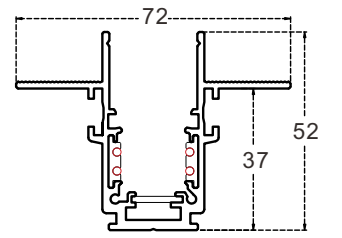

Specification

- ●Extruded aluminum profiles; ●For wall/ceiling surface mounting or suspension mounting
- ●The height is self-adjusting. ●Black splices are used for continuous lighting systems ,
- ●90 degree Angle connectors are used for flexible system design ;
- ●Surface spray color: black/white/custom ;
- ●Flexible installation without tools, magnetic support + locking: ●Protection class IP 20;
- ●Outer power supply or built-in power supply ;
- ●Choose from non-dimming, 0-10V dimming, Bluetooth or Dali dimmable system;

installation

The track and lamps are locked by magnetic suction mechanical buckle

R20series

Model: HYD20-506 installation:
recessed
Size: W72*H52mm
cut-out Size: W35-40mm
Length : L1000/2000/3000mm
material: aluminum
Housing color: matte black
/matte white /customization
Protection class : IP20

R20series

Model: HYD20-602 installation:
recessed
Size: W70*H47mm
Cut-out Size: W35-40mm
Length: L1000/2000/3000mm
material: aluminum
Housing color: matte black
/matte white /customization
Protection class : IP20

install accessories

picture	name	drawing	Size(MM)	picture	name	drawing	Size(MM)
	outer L rail connector		100*100		inner L rail connector		100*100
	90°T rail connector		160*115		90°+ rail connector		160*160
	recessed rail end cap		27*52		recessed rail connect kits		10*50
	recessed rail adaptor		18*90		input adaptor		18*90
	T rail adaptor		90		90° L rail adaptor		90
	150W built-in power supply		23*230		200W outer power supply		115*215
	arc-shaped rail connector		Ø200MM