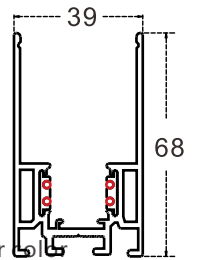

install accessories

picture name drawing Size(MM)

install accessories

Picture	Name	Drawing	Size (MM)
	outer L rail connector		125*125
	inner L rail connector		125*125
	90°T rail connector		200*125
	90°+ rail connector		200*200
	surface mounted end cap		39*68
	recessed rail connect kits		105
	suspended wires		2000
	input adaptor		100*100
	recessed rail adaptor		18*90
	90° L rail adaptor		90
	T rail adaptor		90
	200W outer power supply		115*215
	150W built-in power supply		23*230