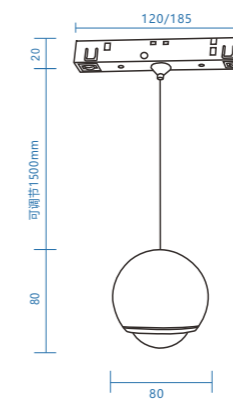

7WMagnetic design