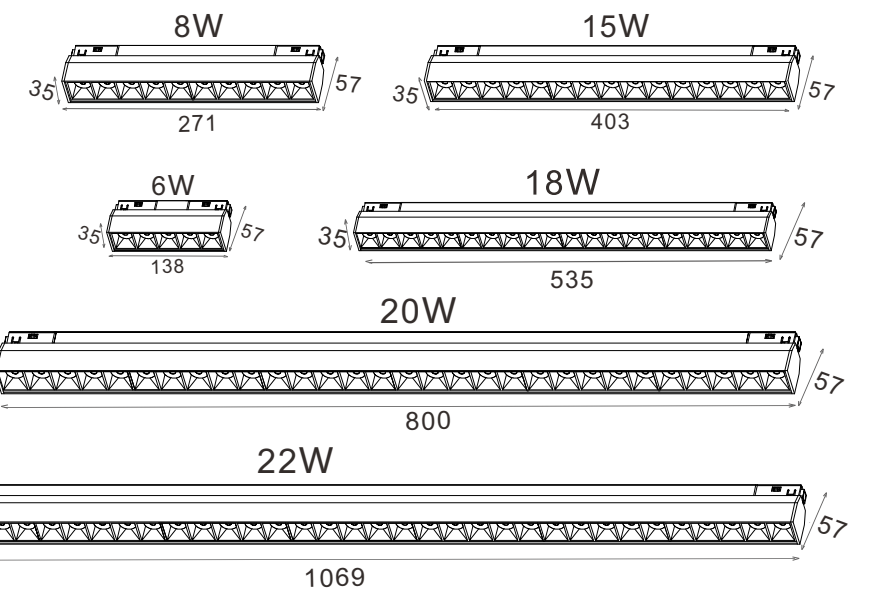

☑ Square ☑ Round
Multicolor and selection

Model	HYD-R3502-15W		
Size	L403*W35*H57mm	Power	15W
Material	6063 aluminum	CCT	3000K/4000K/6000K/Dimmable
Housing color	Black/White/other color	CRI	≥90
Protection class	IP20	Beam angle	24/38°
Intelligent dimming	YES	LED	OSRAM
Lumen	>80LM/W	Voltage	DC48V

☑ Square ☑ Round
Multicolor and selection

Model	HYD-R3502-18W		
Size	L535*W35*H57mm	Power	18W
Material	6063 aluminum	CCT	3000K/4000K/6000K/Dimmable
Housing color	Black/White/other color	CRI	≥90
Protection class	IP20	Beam angle	24/38°
Intelligent dimming	YES	LED	OSRAM
Lumen	>80LM/W	Voltage	DC48V

☑ Square ☑ Round
Multicolor and selection

Model	HYD-R3502-20W		
Size	L800*W35*H57mm	Power	20W
Material	6063 aluminum	CCT	3000K/4000K/6000K/Dimmable
Housing color	Black/White/other color	CRI	≥90
Protection class	IP20	Beam angle	24/38°
Intelligent dimming	YES	LED	OSRAM
Lumen	>80LM/W	Voltage	DC48V

☑ Square ☑ Round
Multicolor and selection

Model	HYD-R3502-22W		
Size	L1069*W35*H57mm	Power	22W
Material	6063 aluminum	CCT	3000K/4000K/6000K/Dimmable
Housing color	Black/White/other color	CRI	≥90
Protection class	IP20	Beam angle	24/38°
Intelligent dimming	YES	LED	OSRAM
Lumen	>80LM/W	Voltage	DC48V

Control system

- ON/OFF
- 0-10V
- Bluetooth
- Dali dimming control
- Zigbee dimming control
- Triac dimming control
- Other dimming control

two reflectors: ☑ Square ☑ Round

Multicolor and selection