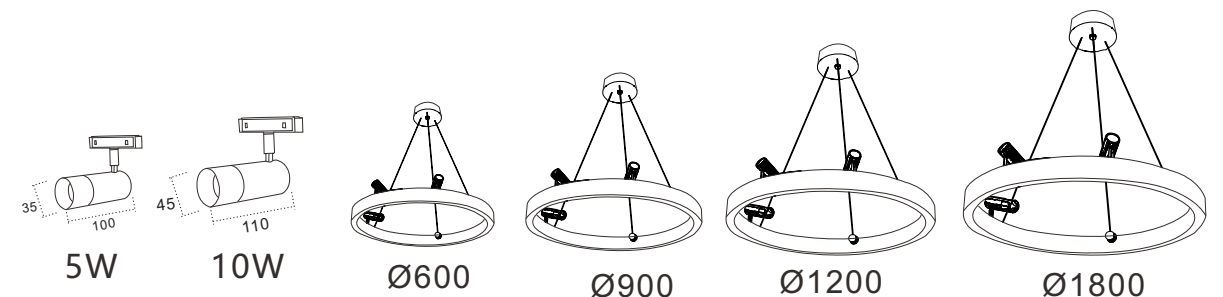

UP AND DOWN LUMINOUS
MAGNETIC PENDANT LAMP

Model	HYD-QR27			
Size	Ø600	Ø900	Ø1200	Ø1800
Ring Power	15W	20W	25W	30W
Material	6063 aluminum		CCT	3000K/4000K/6000K/Dimmable
Housing color	Silver/customization		CRI	≥90
Protection class	IP20		Beam angle	24°
Intelligent dimming	YES		LED	OSRAM
Lumen	>80LM/W		Voltage	DC48V

Model	HYD-R20-QR-5W			
Size	Ø35*H100mm	Power	5W	
Material	6063 aluminum		CCT	3000K/4000K/6000K/Dimmable
Housing color	Dold+silver		CRI	≥90
Protection class	IP20		Beam angle	15°/24°/36°
Intelligent dimming	YES		LED	OSRAM
Lumen	>80LM/W		Voltage	DC48V

Model	HYD-R20-QR-10W			
Size	Ø45*H110mm	Power	10W	
Material	6063 aluminum		CCT	3000K/4000K/6000K/Dimmable
Housing color	Dold+silver		CRI	≥90
Protection class	IP20		Beam angle	15°/24°/36°
Intelligent dimming	YES		LED	OSRAM
Lumen	>80LM/W		Voltage	DC48V

Size