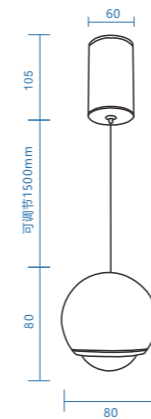

7Wceiling design