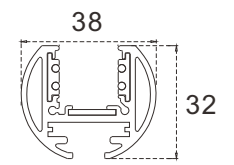

/matte white /customization

Protection class : IP20

install accessories

picture	name	drawing	Size(MM)
	surface mounted end cap		59*53

picture	name	drawing	Size(MM)
	surface mounted end cap		38*32

picture	name	drawing	Size(MM)
	suspended wires		2000