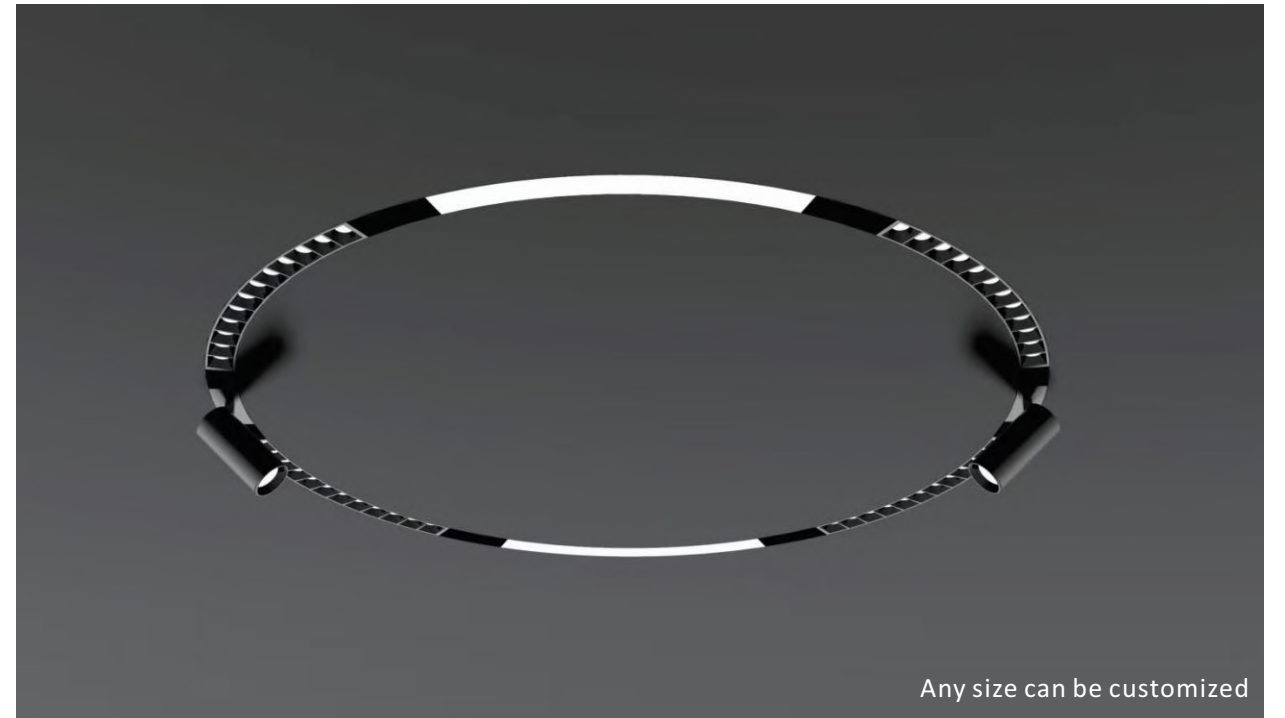

Any size can be customized

Model	Recessed round magnetic track rail				
Size	Ø600*H45mm	Ø800*H45mm	Ø900*H45mm	Ø1000*H45mm	Ø1200*H45mm
	Ø1500*H45mm	Ø1800*H45mm	Ø2000*H45mm	Ø2400*H45mm	Ø3000*H45mm
Material	6063 aluminum Housing color Black/White/other color				

Control system

- ON/OFF
- 0-10V
- Bluetooth
- Dali dimming control
- Zigbee dimming control
- Triac dimming control
- Other dimming control