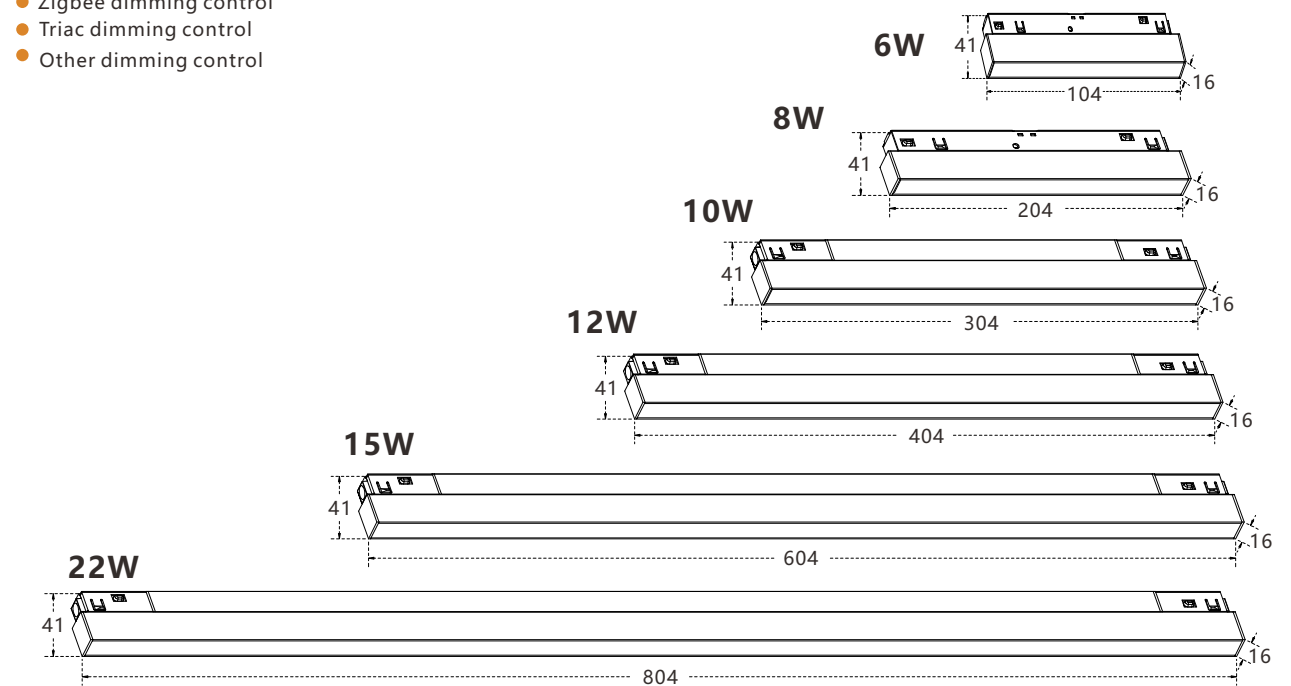

Model	HYDR1601-8W		
Size	L204*W16*H41mm	Power	8W
Material	6063 aluminum	CCT	3000K/4000K/6000K/Dimmable
Housing color	Black/White/other color	CRI	≥90
IP rate	IP20	Beam angle	120°
Intelligent dimming	YES	LED	OSRAM
Lumen	>80LM/W	Voltage	DC48V

Model	HYDR1601-10W		
Size	L304*W16*H41mm	Power	10W
Material	6063 aluminum	CCT	3000K/4000K/6000K/Dimmable
Housing color	Black/White/other color	CRI	≥90
IP rate	IP20	Beam angle	120°
Intelligent dimming	YES	LED	OSRAM
Lumen	>80LM/W	Voltage	DC48V

Model	HYDR1601-12W		
Size	L404*W16*H41mm	Power	15W
Material	6063 aluminum	CCT	3000K/4000K/6000K/Dimmable
Housing color	Black/White/other color	CRI	≥90
IP rate	IP20	Beam angle	120°
Intelligent dimming	YES	LED	OSRAM
Lumen	>80LM/W	Voltage	DC48V

R16linear flood light

Model	HYDR1601-15W		
Size	L604*W16*H41mm	Power	15W
Material	6063 aluminum	CCT	3000K/4000K/6000K/Dimmable
Housing color	Black/White/other color	CRI	≥90
IP rate	IP20	Beam angle	120°
Intelligent dimming	YES	LED	OSRAM
Lumen	>80LM/W	Voltage	DC48V

Model	HYDR1601-22W		
Size	L804*W16*H41mm	Power	22W
Material	6063 aluminum	CCT	3000K/4000K/6000K/Dimmable
Housing color	Black/White/other color	CRI	≥90
IP rate	IP20	Beam angle	120°
Intelligent dimming	YES	LED	OSRAM
Lumen	>80LM/W	Voltage	DC48V

Control system

- ON/OFF
- 0-10V
- Bluetooth
- Dali dimming control
- Zigbee dimming control
- Triac dimming control
- Other dimming control