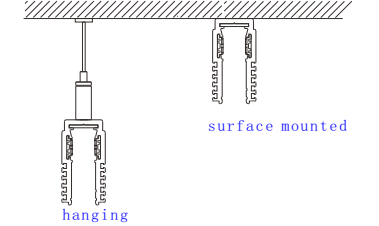

Housing color: matte black

/matte white /customization

Protection class : IP20

Replaceable fixing plate Track section Size drawing (mm)

installation

Keel embedded type

Wooden box embedded type

hanging/surface mounted