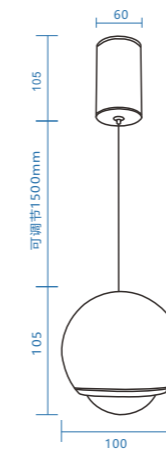

10Wceiling design