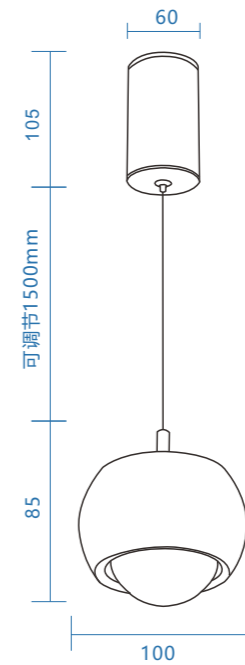

ceiling design