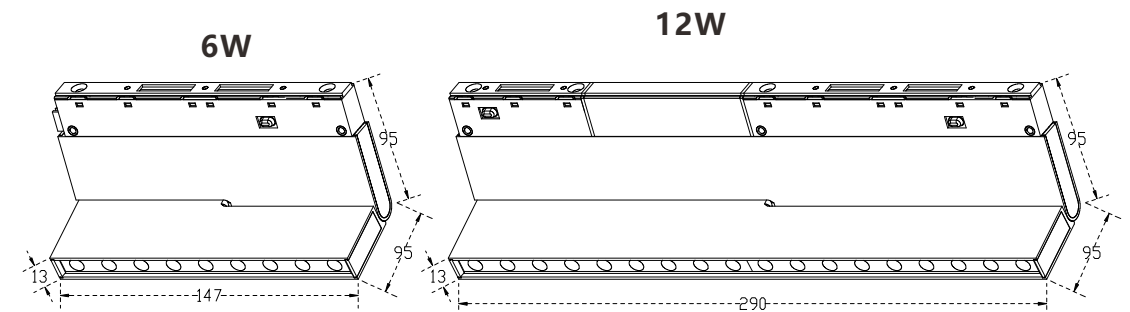

Control system

- ON/OFF