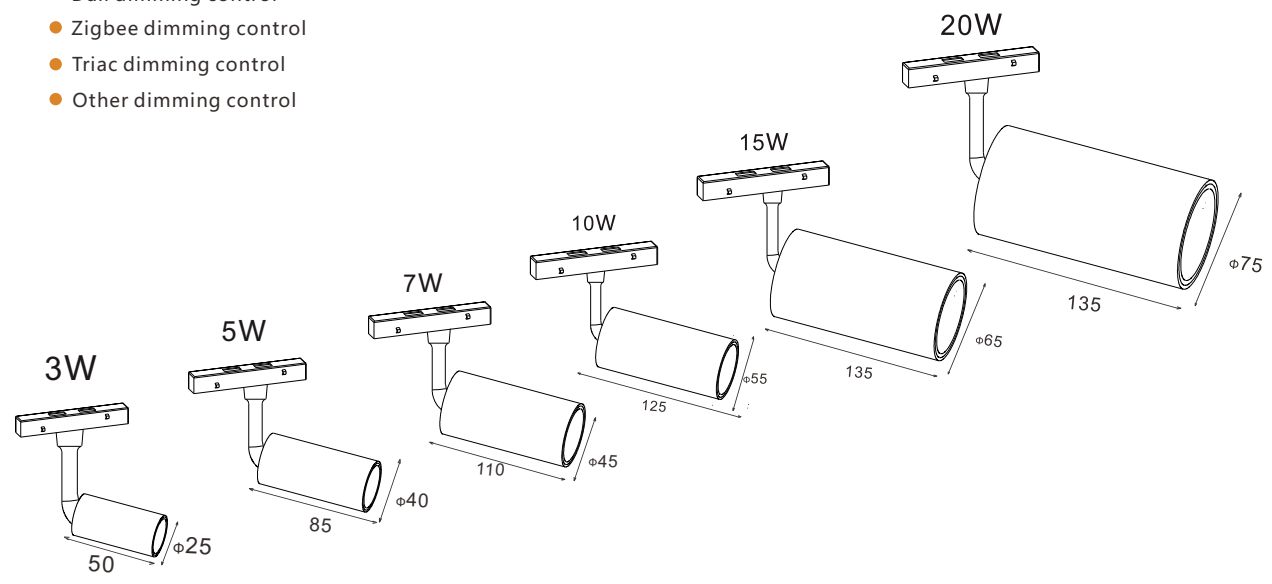

Model	HYD-miniLED28-7W		
Size	Φ45*110mm	Power	7W
Material	6063 aluminum	CCT	3000K/4000K/6000K/Dimmable
Housing color	White/Black/Other color	CRI	≥90
Protection class	IP20	Beam angle	15°/24°/36°
Intelligent dimming	Available	LED	OSRAM
Lumen	>80LM/W	Voltage	DC48V

Model	HYD-miniLED28-10W		
Size	Φ55*125mm	Power	10W
Material	6063 aluminum	CCT	3000K/4000K/6000K/Dimmable
Housing color	White/Black/Other color	CRI	≥90
Protection class	IP20	Beam angle	15°/24°/36°
Intelligent dimming	Available	LED	OSRAM
Lumen	>80LM/W	Voltage	DC48V

Model	HYD-miniLED28-15W		
Size	Φ65*135mm	Power	15W
Material	6063 aluminum	CCT	3000K/4000K/6000K/Dimmable
Housing color	White/Black/Other color	CRI	≥90
Protection class	IP20	Beam angle	15°/24°/36°
Intelligent dimming	Available	LED	OSRAM
Lumen	>80LM/W	Voltage	DC48V

Model	HYD-miniLED28-20W		
Size	Φ75*135mm	Power	20W
Material	6063 aluminum	CCT	3000K/4000K/6000K/Dimmable
Housing color	White/Black/Other color	CRI	≥90
Protection class	IP20	Beam angle	15°/24°/36°
Intelligent dimming	Available	LED	OSRAM
Lumen	>80LM/W	Voltage	DC48V

Control system

- ON/OFF
- 0-10V
- Bluetooth
- Dali dimming control
- Zigbee dimming control
- Triac dimming control
- Other dimming control