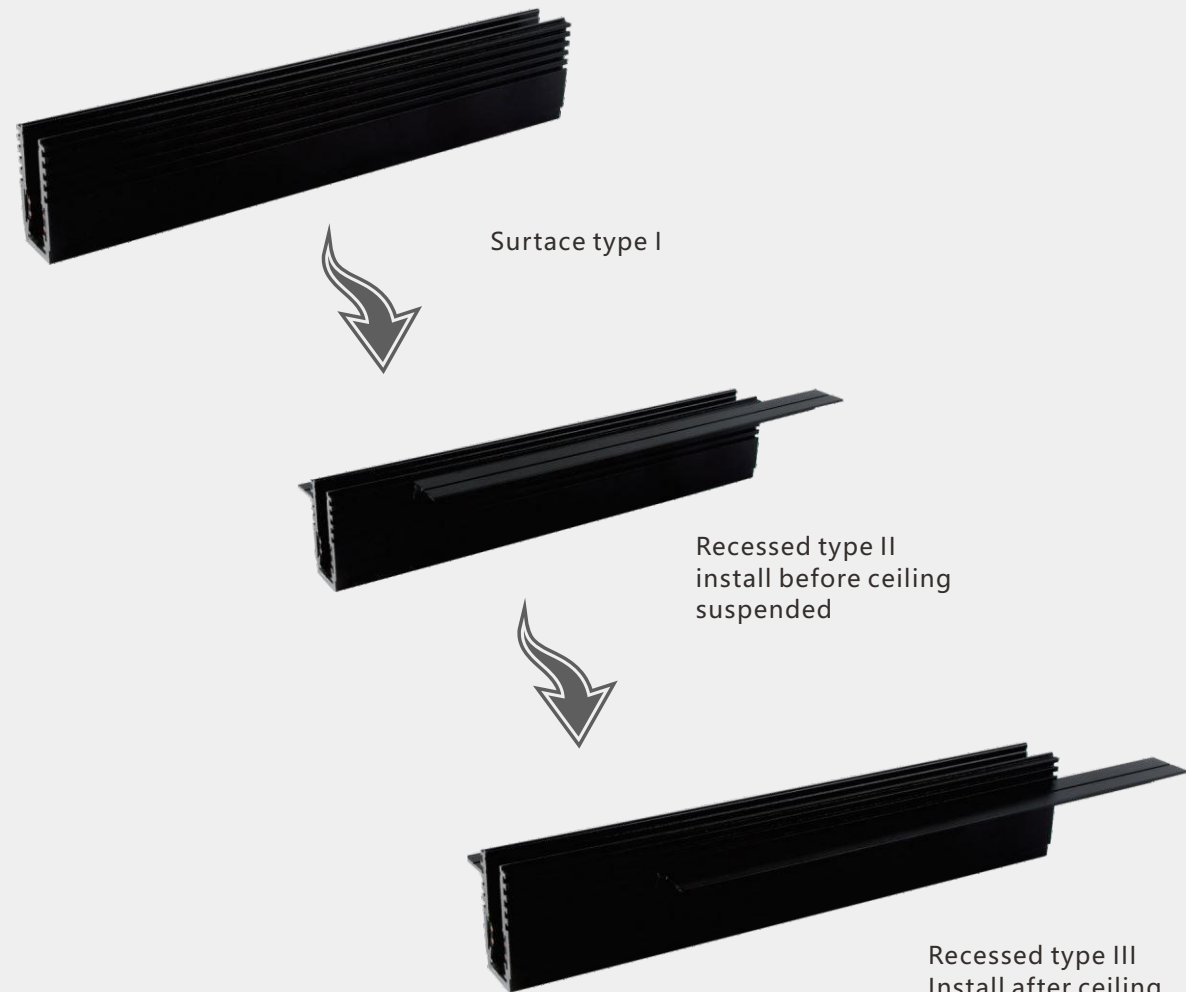

## R16 Series

hanging/surface mounted  
HYDR16-F16

Adjust wing to be recessed  
(before ceiling suspended)  
HYDR16-F16

Adjust wing to be recessed  
(after ceiling suspended)  
HYDR16-F16

hanging/surface mounted/recessed

Suitable for 5mm . 9mm 12mm . 8mm board . flexible and convenie

Recessed type III  
Install after ceiling  
suspended

**Specification**

- Extruded aluminum profiles; ●For wall/ceiling surface mounting or suspension mounting
- The height is self-adjusting. ●Black splices are used for continuous lighting systems ,
- 90 degree Angle connectors are used for flexible system design;
- Surface spray color: black/white/Other color;
- Flexible installation without tools, magnetic support + locking: ●Protection class IP 20;
- Outer power supply or built-in power supply;
- Choose from non-dimming, 0-10V dimming, Bluetooth or Dali dimmable system;