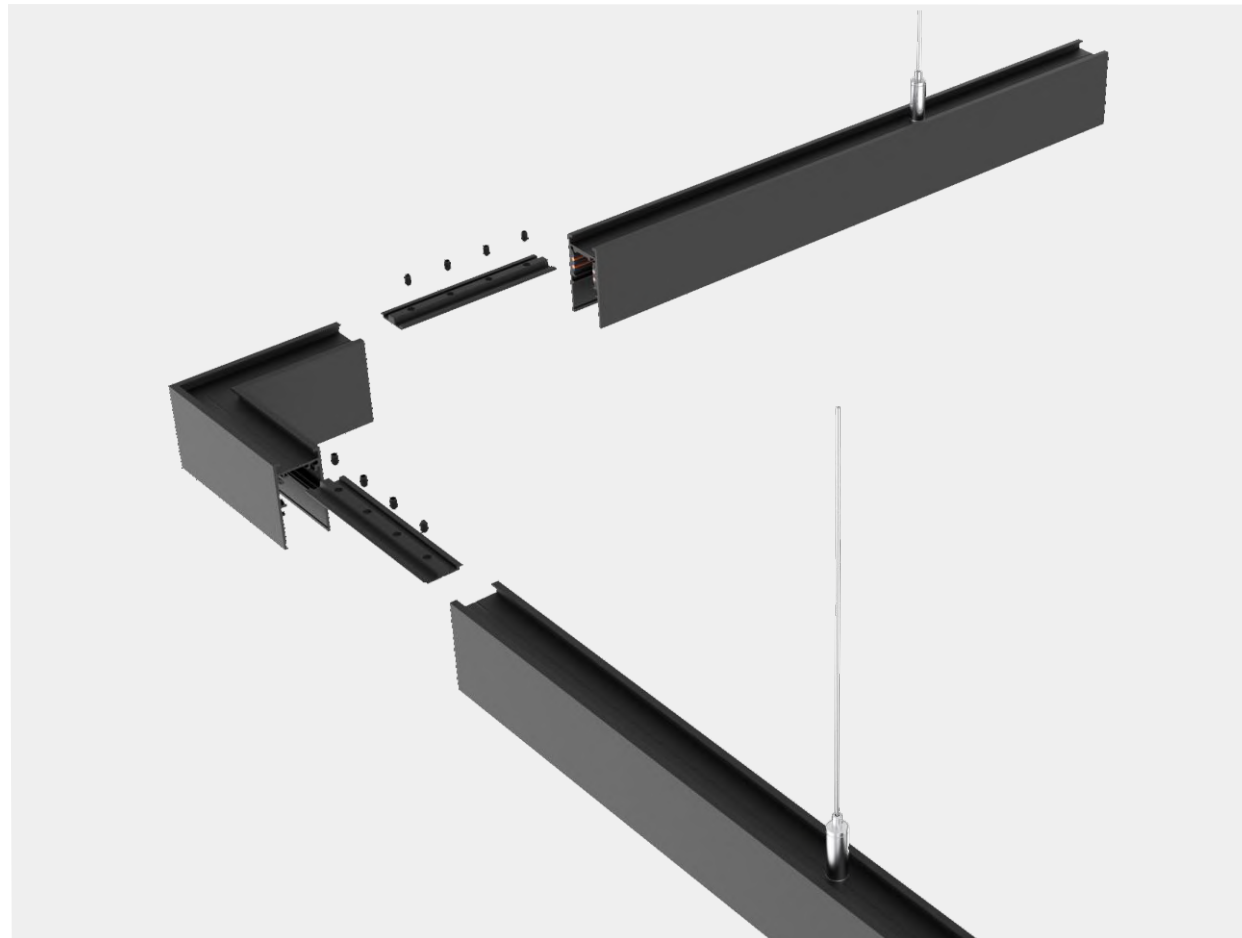

# 10 R35 Elegant series

DC220V Magnetic track rail

-  Hanging/Surface mounted  
HYDR35-102
-  Recessed  
(before ceiling suspended)  
HYDR35-103
-  Recessed  
(after ceiling suspended)  
HYDR35-104

specification