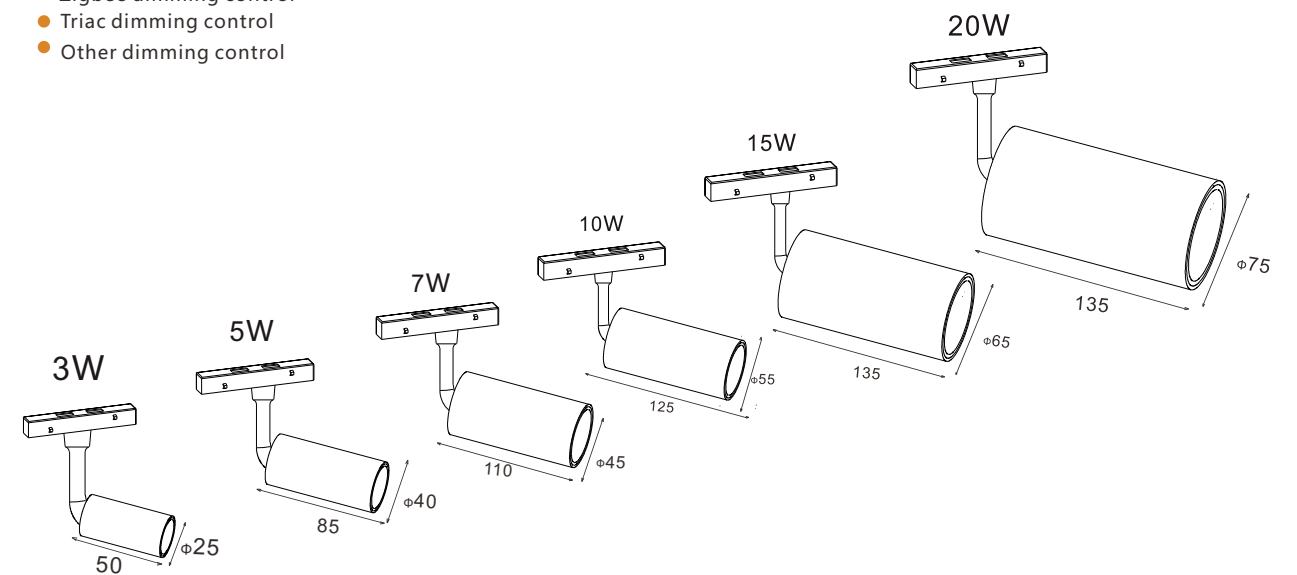

Model	HYDR3505-7W		
Size	Φ45*110mm	Power	7W
Material	6063 aluminum	CCT	3000K/4000K/6000K/Dimmable
Housing color	Black/White/other color	CRI	≥90
Protection class	IP20	Beam angle	15°/24°/36°
Intelligent dimming	YES	LED	OSRAM
Lumen	>80LM/W	Voltage	DC48V

Model	HYDR3505-10W		
Size	Φ55*125mm	Power	10W
Material	6063 aluminum	CCT	3000K/4000K/6000K/Dimmable
Housing color	Black/White/other color	CRI	≥90
Protection class	IP20	Beam angle	15°/24°/36°
Intelligent dimming	YES	LED	OSRAM
Lumen	>80LM/W	Voltage	DC48V

Model	HYDR3505-15W		
Size	Φ65*135mm	Power	15W
Material	6063 aluminum	CCT	3000K/4000K/6000K/Dimmable
Housing color	Black/White/other color	CRI	≥90
Protection class	IP20	Beam angle	15°/24°/36°
Intelligent dimming	YES	LED	OSRAM
Lumen	>80LM/W	Voltage	DC48V

Model	HYDR3505-20W		
Size	Φ75*135mm	Power	20W
Material	6063 aluminum	CCT	3000K/4000K/6000K/Dimmable
Housing color	Black/White/other color	CRI	≥90
Protection class	IP20	Beam angle	15°/24°/36°
Intelligent dimming	YES	LED	OSRAM
Lumen	>80LM/W	Voltage	DC48V

Control system

- ON/OFF
- 0-10V
- Bluetooth
- Dali dimming control
- Zigbee dimming control
- Triac dimming control
- Other dimming control