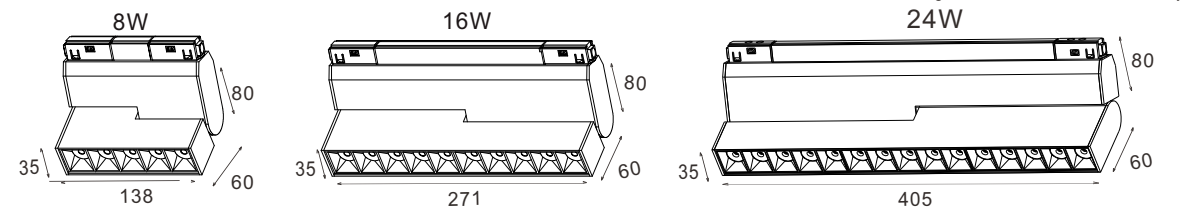

Control system

- ON/OFF
- 0-10V
- Bluetooth
- Dali dimming control
- Zigbee dimming control
- Triac dimming control
- Other dimming control

two reflectors: ☑ Square ☑ Round

Multicolor and selection