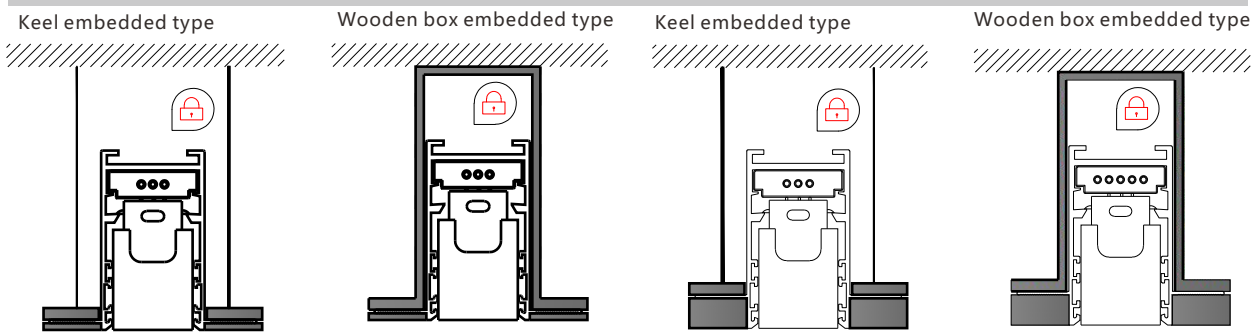

Installation

Model: HYDR35-103

Installation: recessed

Size: W90*H78mm

Cut-out size: 50-55mm

Size: L1000/2000/3000mm

Material: Aluminum

Housing color: Black/White/other color

Protection class: IP20