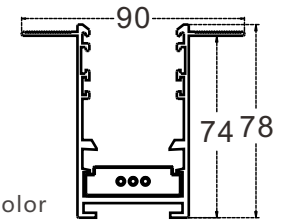

install accessories

Picture	Name	Drawing	Size (MM)	Picture	Name	Drawing	Size (MM)
	outer L rail connector		125*125		inner L rail connector		125*125
	90° T rail connector		200*145		90°+ rail connector		200*200
	surface mounted end cap		45*78		recessed rail connect kits		105
	suspended wires		2000		Electric 4poles L connector between two rail		38*270
	Electric 3poles L connector between two rail		38*270		Electric 4poles connector between two rail		40*38
	Electric 3poles connector between two rail		40*38		Electric 4poles Male plug		40*38
	Electric 3poles female plug		40*38		Electric 4poles female plug		40*38
	Electric 3poles Male plug		40*38		4 poles female adaptor		38*120