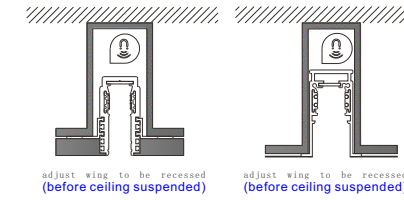

Housing color: matte black

/matte white /customization

Protection class : IP20

Replaceable fixing plate Track section Size drawing (mm)

installation

Keel embedded type

Wooden box embedded type

hanging/surface mounted