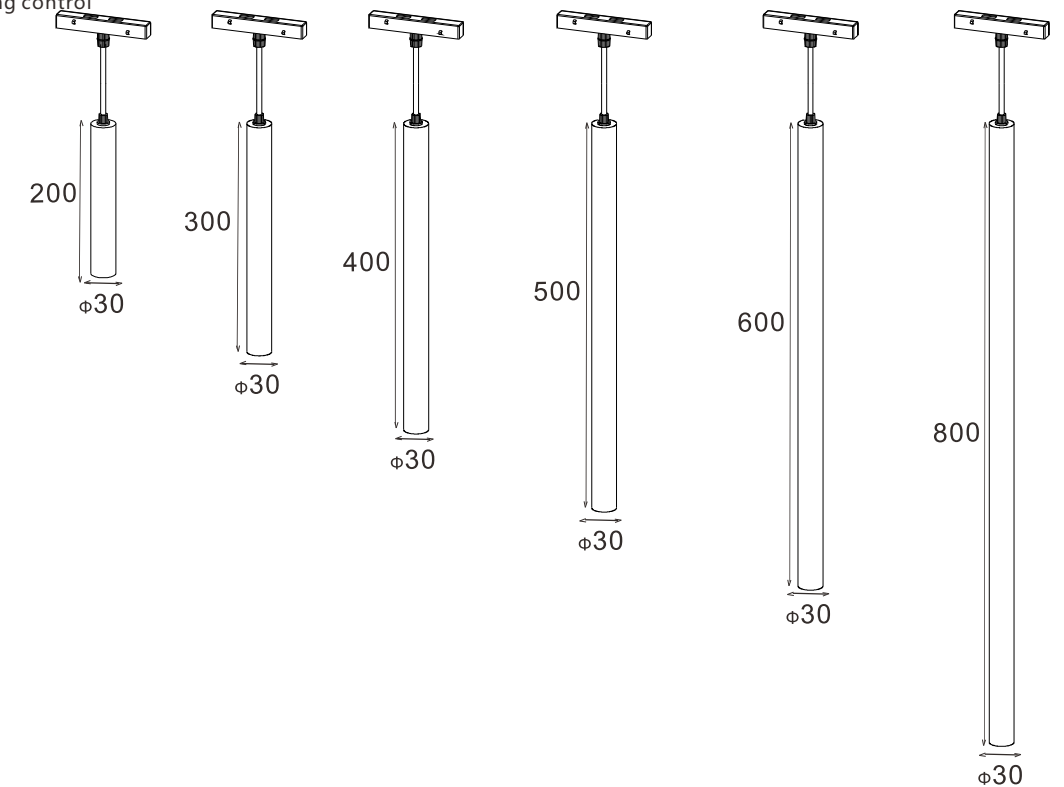

Control system

- ON/OFF
- 0-10V
- Bluetooth
- Dali dimming control
- Zigbee dimming control
- Triac dimming control
- Other dimming control