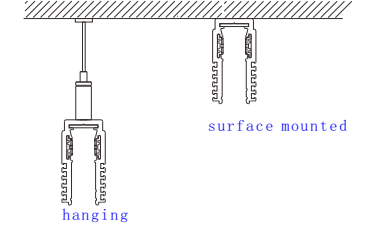

Replaceable fixing plate

Track section Size drawing (mm)

installation

Keel embedded type

Wooden box embedded type

hanging/surface mounted

install accessories

picture	name	drawing	Size(MM)	picture	name	drawing	Size(MM)
	outer L rail connector		100*100		inner L rail connector		100*100
	90°T rail connector		160*115		90°+ rail connector		160*160
	end cap		35*50		connect kits		23*105
	suspended wires		2000		input adaptor		90
	recessed rail l adaptor		18*90		90° L rail adaptor		90
	T rail adaptor		90		built-in power supply		23*230
	200W outer power supply		115*215				