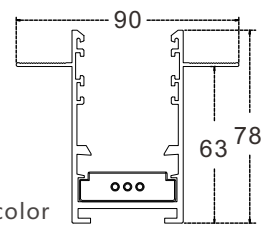

Model: HYDR35-104

Installation: recessed

Size: W90*H78mm

Cut-out size: 50-55mm

Size: L1000/2000/3000mm

Material: Aluminum

Housing color: Black/White/other color

Protection class: IP20