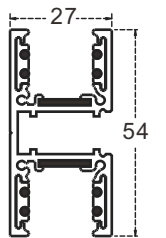

installation

wall mounting

hanging

Model: HYD645  
 installation: hanging/wall mounted  
 Size: W27\*H54mm  
 Length: L1000/2000/3000mm  
 material: aluminum  
 Housing color: matte black  
 /matte white /customization  
 Protection class: IP20

install accessories

picture	name	drawing	Size(MM)
	surface mounted end cap		27*54

picture	name	drawing	Size(MM)
	Connecting plate		23*长度customization

picture	name	drawing	Size(MM)
	recessed rail adaptor		18*90