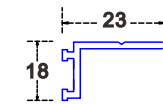

hanging/surface mounted/recessed

Suitable for 5mm . 9mm 12mm . 8mm board . flexible and convenie

Recessed type III
Install after ceiling
suspended

Specification

- ●Extruded aluminum profiles; ●For wall/ceiling surface mounting or suspension mounting
- ●The height is self-adjusting. ●Black splices are used for continuous lighting systems ,
- ●90 degree Angle connectors are used for flexible system design;
- ●Surface spray color: black/white/Other color;
- ●Flexible installation without tools, magnetic support + locking: ●Protection class IP 20;
- ●Outer power supply or built-in power supply;
- ●Choose from non-dimming, 0-10V dimming, Bluetooth or Dali dimmable system;

R16series One rail is multi-purpose

Model: HYDR16-F16

installation: hanging/surface mounted/recessed

Size: surface mountedW29*H49mm

recessedW70*H49mm

cut-out Size: W35-40mm

Size: L100/2000/3000

material: aluminum

Housing color: matte black

/matte white /customization

Protection class : IP20

Replaceable fixing plate

Track section Size drawing (mm)

installation

Keel embedded type

Wooden box embedded type

hanging/surface mounted

install accessories

picture	name	drawing	Size(MM)	picture	name	drawing	Size(MM)
	outer L rail connector		100*100		inner L rail connector		100*100
	90°T rail connector		160*115		90°+ rail connector		160*160
	end cap		35*50		connect kits		23*105
	suspended wires		2000		input adaptor		90
	recessed rail l adaptor		18*90		90° L rail adaptor		90
	T rail adaptor		90		built-in power supply		23*230
	200W outer power supply		115*215