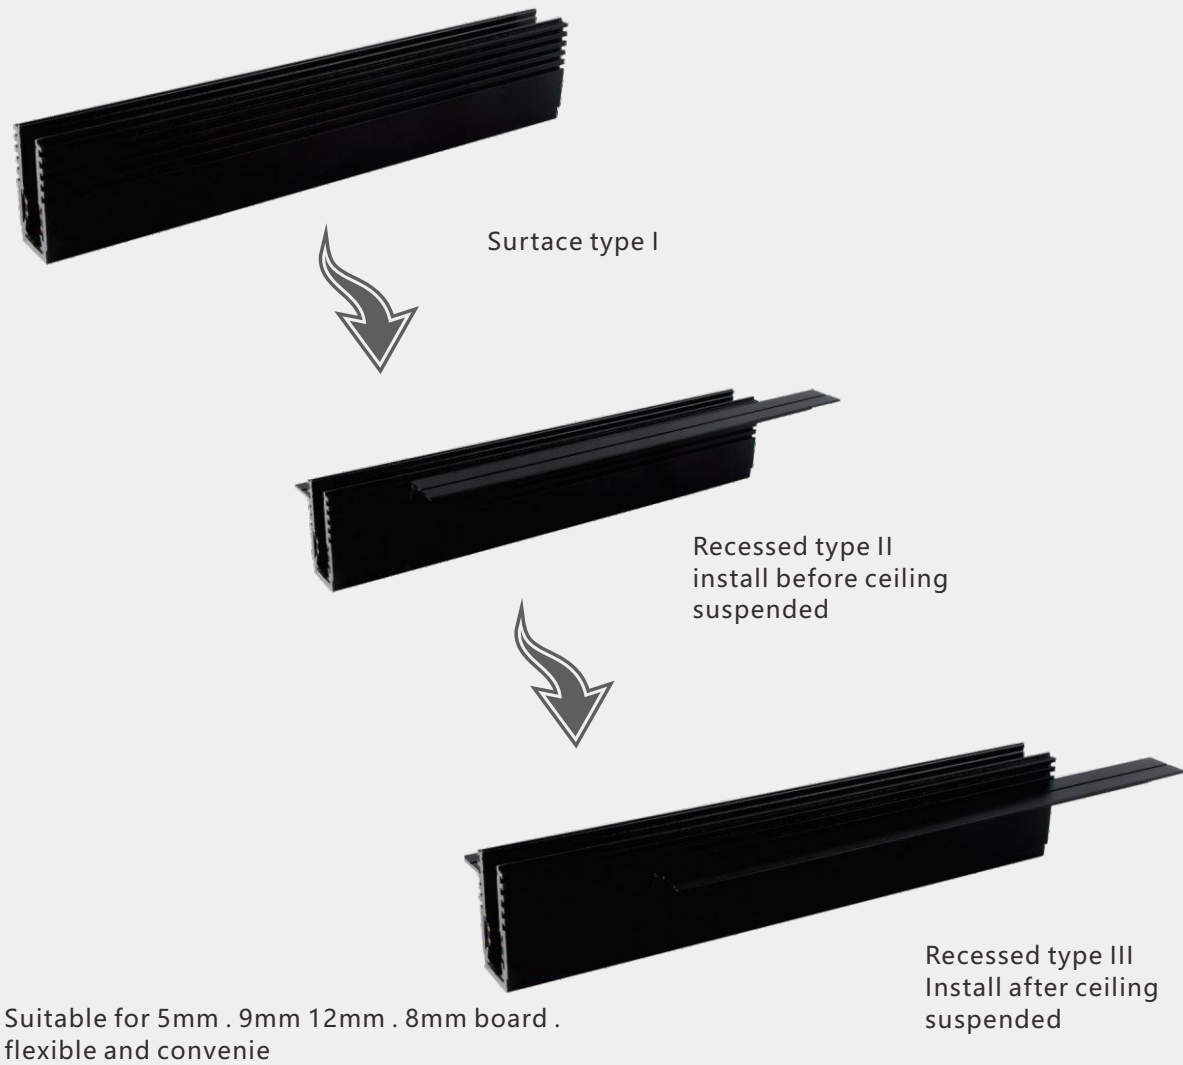

hanging/surface mounted/recessed

Specification

- Extruded aluminum profiles; ●For wall/ceiling surface mounting or suspension mounting
- The height is self-adjusting. ●Black splices are used for continuous lighting systems ,
- 90 degree Angle connectors are used for flexible system design;
- Surface spray color: black/white/Other color;
- Flexible installation without tools, magnetic support + locking: ●Protection class IP 20;
- Outer power supply or built-in power supply;
- Choose from non-dimming, 0-10V dimming, Bluetooth or Dali dimmable system;