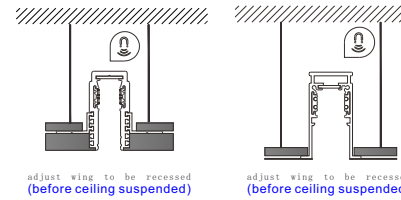

installation

Keel embedded type