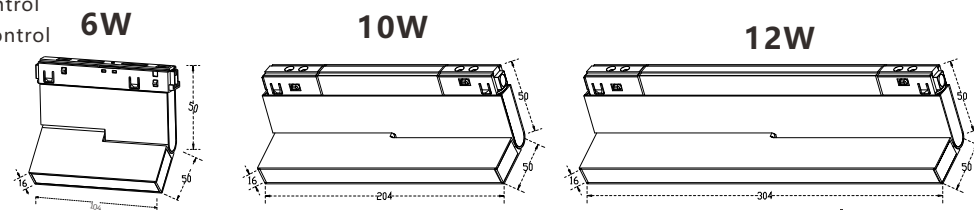

Model	HYDR1603-5W		
Size	L104*W16*H100mm	Power	5W
Material	6063 aluminum	CCT	3000K/4000K/6000K/Dimmable
Housing color	Black/White/other color	CRI	≥90
IP rate	IP20	Beam angle	120°
Intelligent dimming	YES	LED	OSRAM
Lumen	>80LM/W	Voltage	DC48V

Model	HYDR1603-10W		
Size	L204*W16*H100mm	Power	10W
Material	6063 aluminum	CCT	3000K/4000K/6000K/Dimmable
Housing color	Black/White/other color	CRI	≥90
IP rate	IP20	Beam angle	120°
Intelligent dimming	YES	LED	OSRAM
Lumen	>80LM/W	Voltage	DC48V

Model	HYDR1603-12W		
Size	L304*W16*H100mm	Power	12W
Material	6063 aluminum	CCT	3000K/4000K/6000K/Dimmable
Housing color	Black/White/other color	CRI	≥90
IP rate	IP20	Beam angle	120°
Intelligent dimming	YES	LED	OSRAM
Lumen	>80LM/W	Voltage	DC48V

Control system

- ON/OFF
- 0-10V
- Bluetooth
- Dali dimming control
- Zigbee dimming control
- Triac dimming control
- Other dimming control