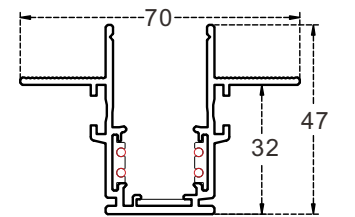

install accessories

picture	name	drawing	Size(MM)	picture	name	drawing	Size(MM)
	outer L rail connector		100*100		inner L rail connector		100*100
	90°T rail connector		160*115		90°+ rail connector		160*160
	recessed rail end cap		27*52		recessed rail connect kits		10*50
	recessed rail adaptor		18*90		input adaptor		18*90
	T rail adaptor		90		90° L rail adaptor		90
	150W built-in power supply		23*230		200W outer power supply		115*215
	arc-shaped rail connector		Ø200MM