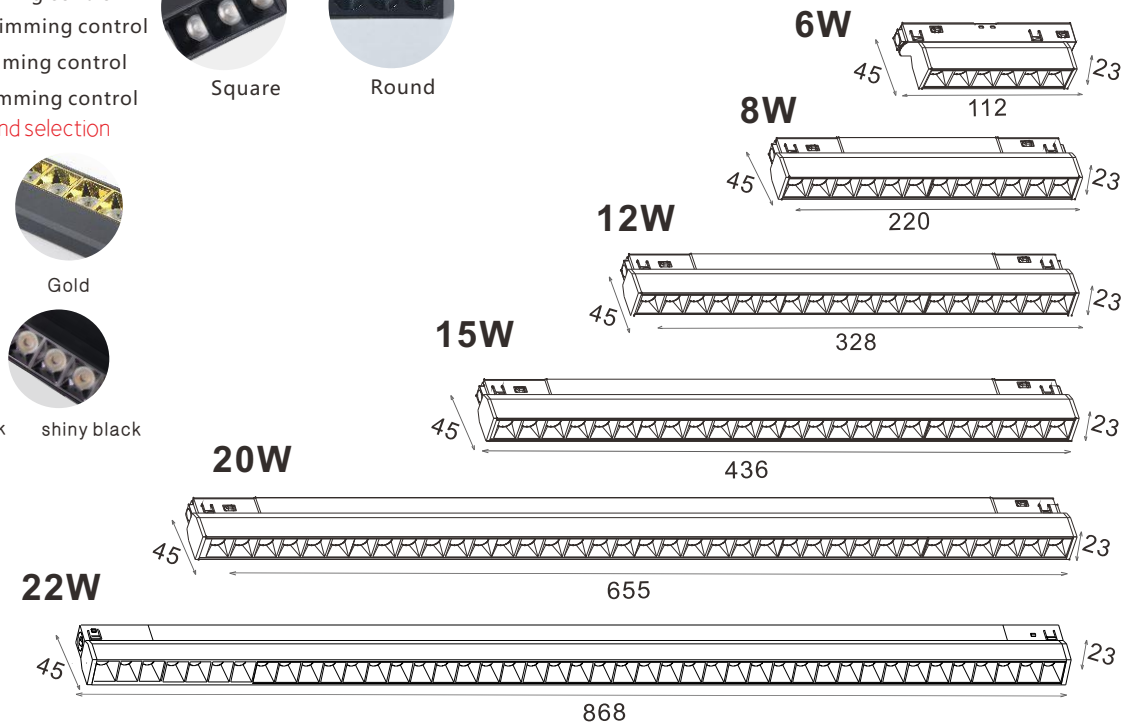

Model	HYD-miniLED02-8W		
Size	L220*W23*H45mm	Power	8W
Material	6063 aluminum	CCT	3000K/4000K/6000K/Dimmable
Housing color	White/Black/Other color	CRI	≥90
Protection class	IP20	Beam angle	24°
Intelligent dimming	Available	LED	OSRAM
Lumen	>80LM/W	Voltage	DC48V

☑ Square ☑ Round
Multicolor and selection

Model	HYD-miniLED02-22W		
Size	L868*W23*H45mm	Power	22W
Material	6063 aluminum	CCT	3000K/4000K/6000K/Dimmable
Housing color	White/Black/Other color	CRI	≥90
Protection class	IP20	Beam angle	24°
Intelligent dimming	Available	LED	OSRAM
Lumen	>80LM/W	Voltage	DC48V

☑ Square ☑ Round
Multicolor and selection

Model	HYD-miniLED02-12W		
Size	L328*W23*H45mm	Power	12W
Material	6063 aluminum	CCT	3000K/4000K/6000K/Dimmable
Housing color	White/Black/Other color	CRI	≥90
Protection class	IP20	Beam angle	24°
Intelligent dimming	Available	LED	OSRAM
Lumen	>80LM/W	Voltage	DC48V

☑ Square ☑ Round
Multicolor and selection

Model	HYD-miniLED02-15W		
Size	L436*W23*H45mm	Power	15W
Material	6063 aluminum	CCT	3000K/4000K/6000K/Dimmable
Housing color	White/Black/Other color	CRI	≥90
Protection class	IP20	Beam angle	24°
Intelligent dimming	Available	LED	OSRAM
Lumen	>80LM/W	Voltage	DC48V

Control system

1. ON/OFF
   - 0-10V
   - Bluetooth
   - Dali dimming control
   - Zigbee dimming control
   - Triac dimming control
   - Other dimming control
2. Multicolor and selection

two reflectors: ☑ Square ☑ Round