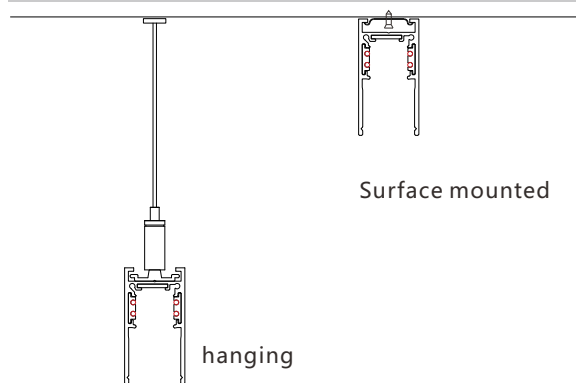

Installation

Model: HYDR35-901

Installation: surface mounted
/hanging

Size: W39*H68mm

Size: L1000/2000/3000mm

Material: Aluminum

Housing color: Black/White/other

Protection class: IP20

install accessories

picture name drawing Size(MM)

install accessories

Picture	Name	Drawing	Size (MM)
	outer L rail connector		125*125
	inner L rail connector		125*125
	90°T rail connector		200*125
	90°+ rail connector		200*200
	surface mounted end cap		39*68
	recessed rail connect kits		105
	suspended wires		2000
	input adaptor		100*100
	recessed rail adaptor		18*90
	90° L rail adaptor		90
	T rail adaptor		90
	200W outer power supply		115*215
	150W built-in power supply		23*230