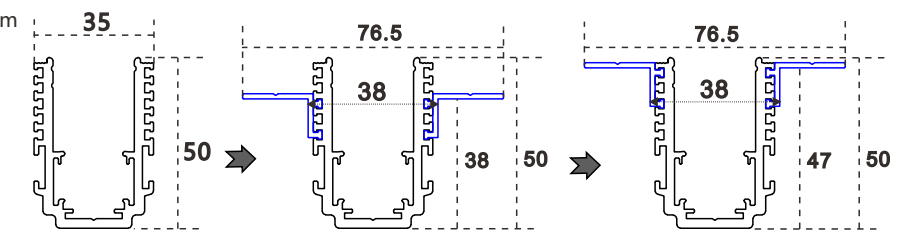

hanging/surface mounted/recessed

Specification

- ●Extruded aluminum profiles; ●For wall/ceiling surface mounting or suspension mounting
- ●The height is self-adjusting. ●Black splices are used for continuous lighting systems ,
- ●90 degree Angle connectors are used for flexible system design;
- ●Surface spray color: black/white/Other color;
- ●Flexible installation without tools, magnetic support + locking: ●Protection class IP 20;
- ●Outer power supply or built-in power supply;
- ●Choose from non-dimming, 0-10V dimming, Bluetooth or Dali dimmable system;

R20series One rail is multi-purpose

Model: HYDR20-F20
installation: hanging/surface mounted/recessed
Size: surface mountedW35*H50mm
recessedW76.5*H50mm

cut-out Size: recessedW40-45mm
Length : L1000/2000/3000mm
material: aluminum
Housing color: matte black
/matte white /customization
Protection class : IP20

Replaceable fixing plate

Track section Size drawing (mm)

installation

Keel embedded type

Wooden box embedded type

hanging/surface mounted

install accessories

picture	name	drawing	Size(MM)	picture	name	drawing	Size(MM)
	outer L rail connector		100*100		inner L rail connector		100*100
	90°T rail connector		160*115		90°+ rail connector		160*160
	end cap		35*50		connect kits		23*105
	suspended wires		2000		input adaptor		90
	recessed rail l adaptor		18*90		90° L rail adaptor		90
	T rail adaptor		90		built-in power supply		23*230
	200W outer power supply		115*215