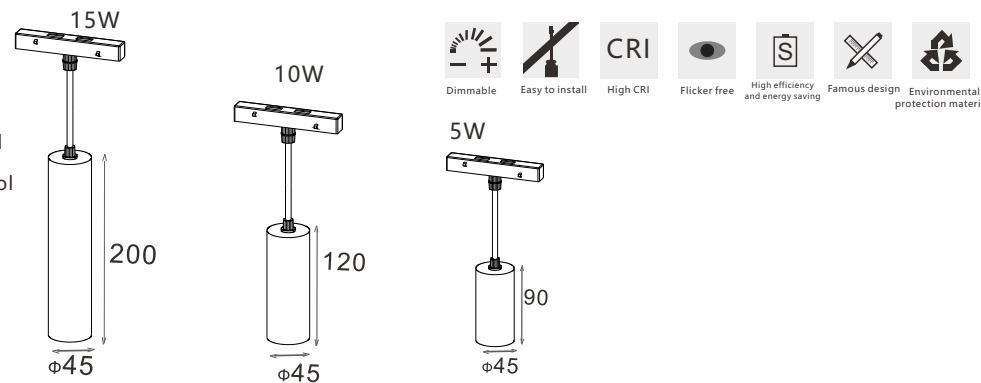

Model HYD-miniLED10-5W	Size Ø45*H90mm	Power 5W
	Material 6063 aluminum	CCT 3000K/4000K/6000K/Dimmable	
	Housing color White/Black/Other color	CRI ≥90	
	Protection class IP20	Beam angle 15°/24°/38°	
	Intelligent dimming Available	LED OSRAM	
	Lumen >80LM/W	Voltage DC48V	

	Model HYD-miniLED10-10W	Size Ø45*H120mm	Power 10W
	Material 6063 aluminum	CCT 3000K/4000K/6000K/Dimmable	
	Housing color White/Black/Other color	CRI ≥90	
	Protection class IP20	Beam angle 15°/24°/38°	
	Intelligent dimming Available	LED OSRAM	
	Lumen >80LM/W	Voltage DC48V	

	Model HYD-miniLED10-15W	Size Ø45*H200mm	Power 15W
	Material 6063 aluminum	CCT 3000K/4000K/6000K/Dimmable	
	Housing color White/Black/Other color	CRI ≥90	
	Protection class IP20	Beam angle 15°/24°/38°	
	Intelligent dimming Available	LED OSRAM	
	Lumen >80LM/W	Voltage DC48V	

Control system

- ON/OFF
- 0-10V
- Dali dimming control
- Triac dimming control
- Other dimming control