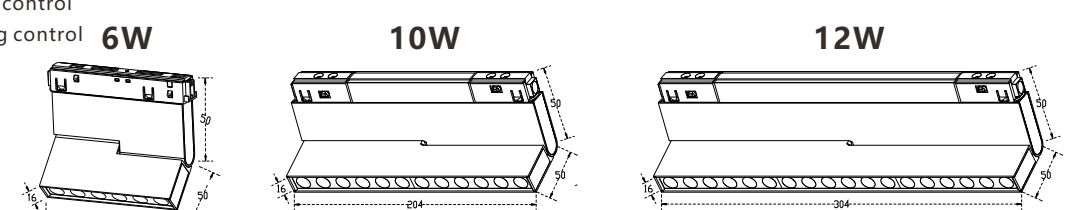

Control system

- ON/OFF
- 0-10V
- Bluetooth
- Dali dimming control
- Zigbee dimming control
- Triac dimming control
- Other dimming control