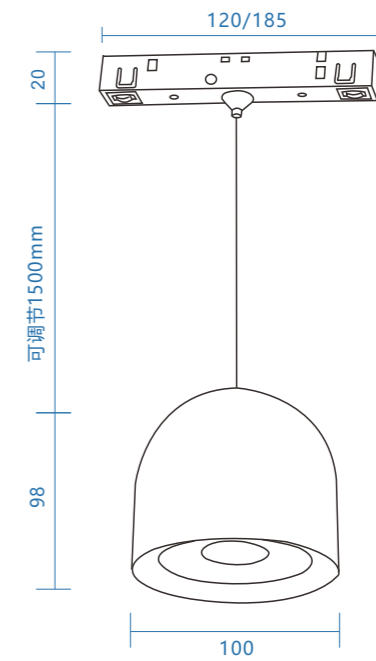

### Parameter details

Model No.	HYD-MD001-10W
Installation mode	magnetic/ceiling
Size	Ø100*H98MM
CRI	≥90
Voltage	220V/48V

Power	10W
LED chip	OSRAM
Housing color	Bean paste red/Sapphire blue/Titanium ash
Lumen	80LM/W
Beam angle	15°/24°/36°