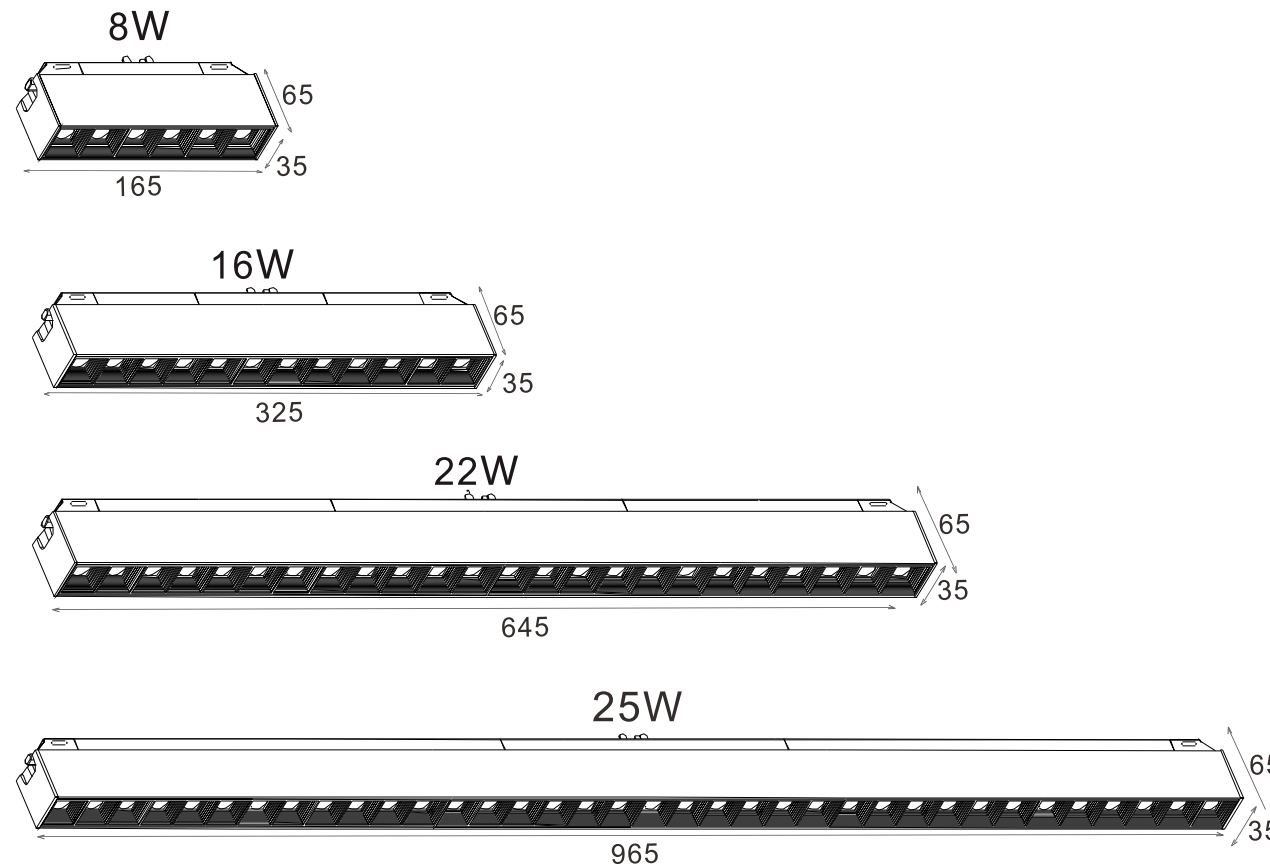

Model	HYD-CX05-8W		
Size	L165*W35*H65mm	Power	8W
Material	6063 aluminum	CCT	3000K/4000K/6000K/Dimmable
Housing color	Black/White/other color	CRI	≥90
Protection class	IP20	Beam angle	30°
Intelligent dimming	YES	LED	OSRAM
Lumen	>80LM/W	Voltage	220V

Model	HYD-CX05-25W		
Size	L965*W35*H65mm	Power	25W
Material	6063 aluminum	CCT	3000K/4000K/6000K/Dimmable
Housing color	Black/White/other color	CRI	≥90
Protection class	IP20	Beam angle	30°
Intelligent dimming	YES	LED	OSRAM
Lumen	>80LM/W	Voltage	220V

Model	HYD-CX05-16W		
Size	L325*W35*H65mm	Power	16W
Material	6063 aluminum	CCT	3000K/4000K/6000K/Dimmable
Housing color	Black/White/other color	CRI	≥90
Protection class	IP20	Beam angle	30°
Intelligent dimming	YES	LED	OSRAM
Lumen	>80LM/W	Voltage	220V

Model	HYD-CX05-22W		
Size	L645*W35*H65mm	Power	22W
Material	6063 aluminum	CCT	3000K/4000K/6000K/Dimmable
Housing color	Black/White/other color	CRI	≥90
Protection class	IP20	Beam angle	30°
Intelligent dimming	YES	LED	OSRAM
Lumen	>80LM/W	Voltage	220V

Control system

- ON/OFF
- Dimmable
- Easy to install
- High CRI
- Flicker free
- High efficiency and energy saving
- Famous design
- Environmental protection materials