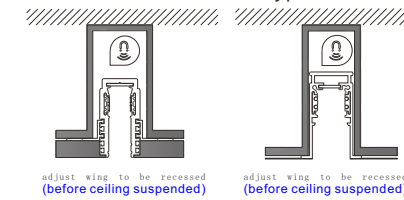

hanging/surface mounted

**install accessories**

picture	name	drawing	Size(MM)	picture	name	drawing	Size(MM)
	outer L rail connector		100*100		inner L rail connector		100*100
	90°T rail connector		160*115		90°+ rail connector		160*160
	end cap		35*50		connect kits		23*105
	suspended wires		2000		input adaptor		90
	recessed rail l adaptor		18*90		90° L rail adaptor		90
	T rail adaptor		90		built-in power supply		23*230
	200W outer power supply		115*215				