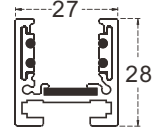

Model HYD-638
installationsurface mounted/hanging
Size: W27*H28mm
Length : L1000/2000/3000mm
material: aluminum
Housing color: matte black
/matte white /customization
Protection class IP20