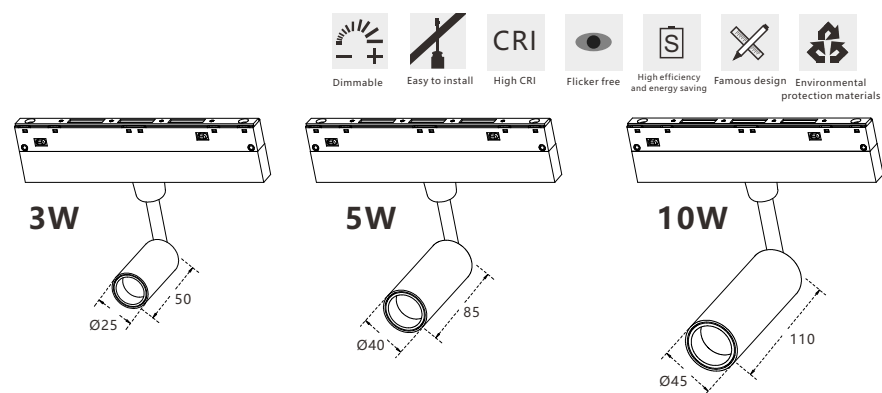

Model	HYDR1205-3W		
Size	Ø25*50mm	Power	3W
Material	6063 aluminum	CCT	3000K/4000K/6000K/Dimmable
Housing color	Black/White/other color	CRI	≥90
IP rate	IP20	Beam angle	15°/24°/36°
Intelligent dimming	YES	LED	OSRAM
Lumen	>80LM/W	Voltage	DC48V

Model	HYDR1205-5W		
Size	Ø40*85mm	Power	5W
Material	6063 aluminum	CCT	3000K/4000K/6000K/Dimmable
Housing color	Black/White/other color	CRI	≥90
IP rate	IP20	Beam angle	15°/24°/36°
Intelligent dimming	YES	LED	OSRAM
Lumen	>80LM/W	Voltage	DC48V

Model	HYDR1205-10W		
Size	Ø45*110mm	Power	10W
Material	6063 aluminum	CCT	3000K/4000K/6000K/Dimmable
Housing color	Black/White/other color	CRI	≥90
IP rate	IP20	Beam angle	15°/24°/36°
Intelligent dimming	YES	LED	OSRAM
Lumen	>80LM/W	Voltage	DC48V

Control system

- ON/OFF
- 0-10V
- Bluetooth
- Dali dimming control
- Zigbee dimming control
- Triac dimming control
- Other dimming control