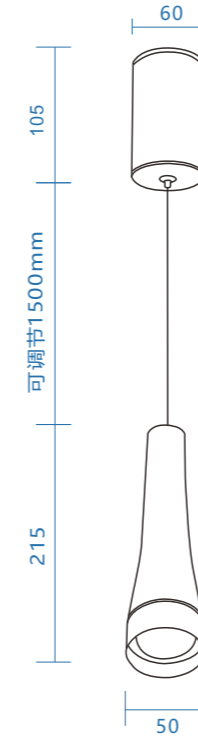

ceiling design