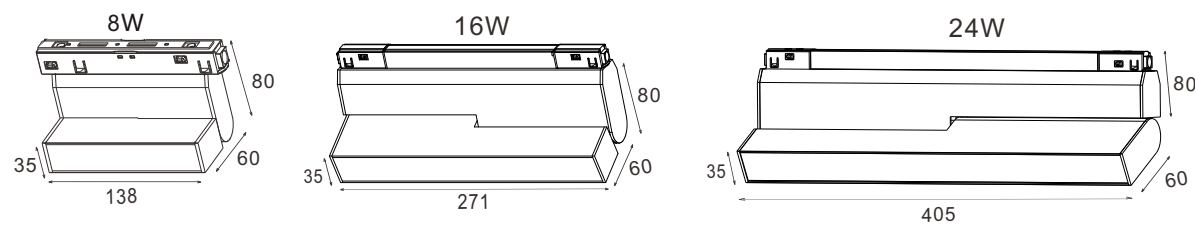

Model	HYD-R3503-8W		
Size	L138*W35*H140mm	Power	8W
Material	6063 aluminum	CCT	3000K/4000K/6000K/Dimmable
Housing color	Black/White/other color	CRI	≥90
Protection class	IP20	Beam angle	120°
Intelligent dimming	YES	LED	OSRAM
Lumen	>80LM/W	Voltage	DC48V

Model	HYD-R3503-16W		
Size	L271*W35*H140mm	Power	16W
Material	6063 aluminum	CCT	3000K/4000K/6000K/Dimmable
Housing color	Black/White/other color	CRI	≥90
Protection class	IP20	Beam angle	120°
Intelligent dimming	YES	LED	OSRAM
Lumen	>80LM/W	Voltage	DC48V

Model	HYD-R3503-24W		
Size	L405*W35*H140mm	Power	24W
Material	6063 aluminum	CCT	3000K/4000K/6000K/Dimmable
Housing color	Black/White/other color	CRI	≥90
Protection class	IP20	Beam angle	120°
Intelligent dimming	YES	LED	OSRAM
Lumen	>80LM/W	Voltage	DC48V

Control system

- ON/OFF
- 0-10V
- Bluetooth
- Dali dimming control
- Zigbee dimming control
- Triac dimming control
- Other dimming control