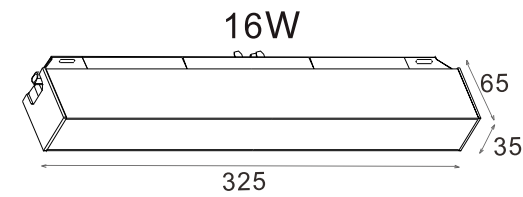

Control system

● ON/OFF