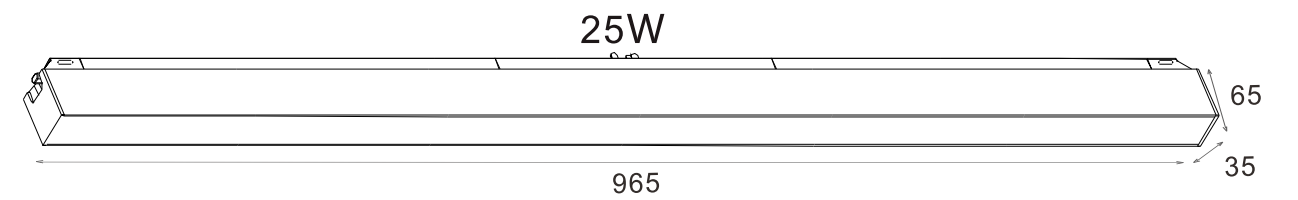

Model	HYD-CX07-8W		
Size	L165*W35*H65mm	Power	8W
Material	6063 aluminum	CCT	3000K/4000K/6000K/Dimmable
Housing color	Black/White/other color	CRI	≥90
Protection class	IP20	Beam angle	120°
Intelligent dimming	YES	LED	OSRAM
Lumen	>80LM/W	Voltage	DC48V/220V

Model	HYD-CX07-16W		
Size	L325*W35*H65mm	Power	16W
Material	6063 aluminum	CCT	3000K/4000K/6000K/Dimmable
Housing color	Black/White/other color	CRI	≥90
Protection class	IP20	Beam angle	120°
Intelligent dimming	YES	LED	OSRAM
Lumen	>80LM/W	Voltage	DC48V/220V

Model	HYD-CX07-22W		
Size	L645*W35*H65mm	Power	22W
Material	6063 aluminum	CCT	3000K/4000K/6000K/Dimmable
Housing color	Black/White/other color	CRI	≥90
Protection class	IP20	Beam angle	120°
Intelligent dimming	YES	LED	OSRAM
Lumen	>80LM/W	Voltage	DC48V/220V

Model	HYD-CX07-25W		
Size	L965*W35*H65mm	Power	25W
Material	6063 aluminum	CCT	3000K/4000K/6000K/Dimmable
Housing color	Black/White/other color	CRI	≥90
Protection class	IP20	Beam angle	120°
Intelligent dimming	YES	LED	OSRAM
Lumen	>80LM/W	Voltage	DC48V/220V

Control system

● ON/OFF