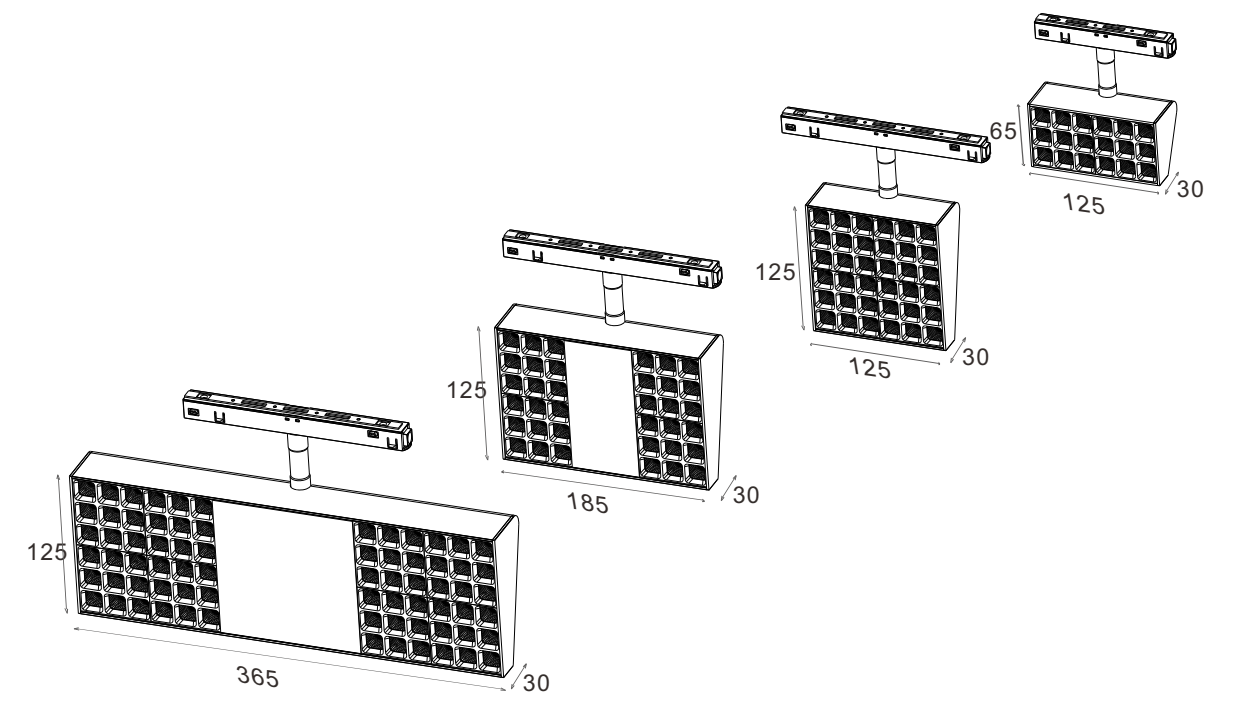

Model	HYD-miniLED30-6W		
Size	L125*W30*H65mm	Power	6W
Material	6063 aluminum	CCT	3000K/4000K/6000K/Dimmable
Housing color	White/Black/Other color	CRI	≥90
Protection class	IP20	Beam angle	24/50°
Intelligent dimming	Available	LED	OSRAM
Lumen	>80LM/W	Voltage	DC48V

Model	HYD-miniLED30-12W		
Size	L125*W30*H125mm	Power	12W
Material	6063 aluminum	CCT	3000K/4000K/6000K/Dimmable
Housing color	White/Black/Other color	CRI	≥90
Protection class	IP20	Beam angle	24/50°
Intelligent dimming	Available	LED	OSRAM
Lumen	>80LM/W	Voltage	DC48V

Model	HYD-miniLED30-18W		
Size	L185*W30*H125mm	Power	18W
Material	6063 aluminum	CCT	3000K/4000K/6000K/Dimmable
Housing color	White/Black/Other color	CRI	≥90
Protection class	IP20	Beam angle	24/50°
Intelligent dimming	Available	LED	OSRAM
Lumen	>80LM/W	Voltage	DC48V

Model	HYD-miniLED30-24W		
Size	L365*W30*H125mm	Power	24W
Material	6063 aluminum	CCT	3000K/4000K/6000K/Dimmable
Housing color	White/Black/Other color	CRI	≥90
Protection class	IP20	Beam angle	24/50°
Intelligent dimming	Available	LED	OSRAM
Lumen	>80LM/W	Voltage	DC48V

Control system

- ON/OFF
- 0-10V
- Bluetooth
- Dali dimming control
- Zigbee dimming control
- Triac dimming control
- Other dimming control