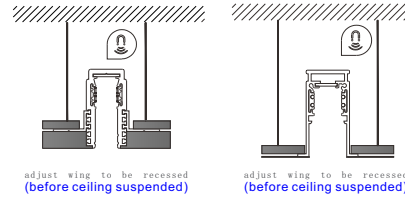

Housing color: matte black

/matte white /customization

Protection class : IP20

Replaceable fixing plate Track section Size drawing (mm)

installation

Keel embedded type

Wooden box embedded type

hanging/surface mounted