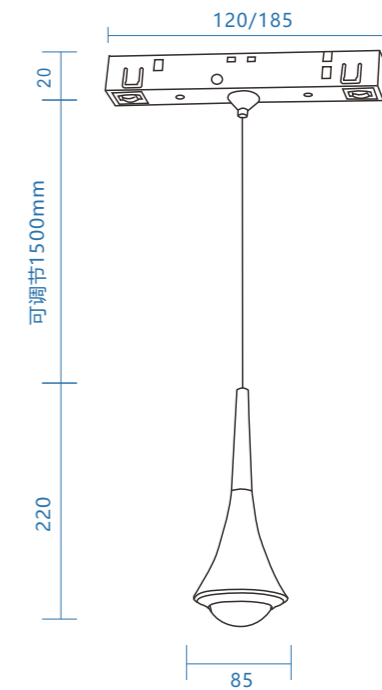

Magnetic design

Parameter details

Model No.	HYD-MD005-10W
Installation mode	magnetic/ceiling
Size	Ø85*H220MM
CRI	≥90
Voltage	220V/48V

Power	10W
LED chip	OSRAM
Housing color	Titanium ash+gold
Lumen	80LM/W
Beam angle	15°/24°/36°