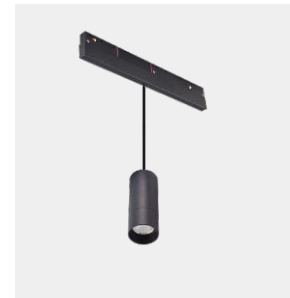

Control system

- ON/OFF
- 0-10V
- Bluetooth
- Dali dimming control
- Zigbee dimming control
- Triac dimming control
- Other dimming control

Model	HYDR1206-5W		
Size	Ø45*90mm	Power	5W
Material	6063 aluminum	CCT	3000K/4000K/6000K/Dimmable
Housing color	Black/White/other color	CRI	≥90
IP rate	IP20	Beam angle	15°/24°/36°
Intelligent dimming	YES	LED	OSRAM
Lumen	>80LM/W	Voltage	DC48V