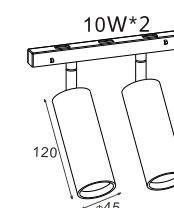

Control system

- ON/OFF
- 0-10V
- Bluetooth
- Dali dimming control
- Zigbee dimming control
- Triac dimming control
- Other dimming control