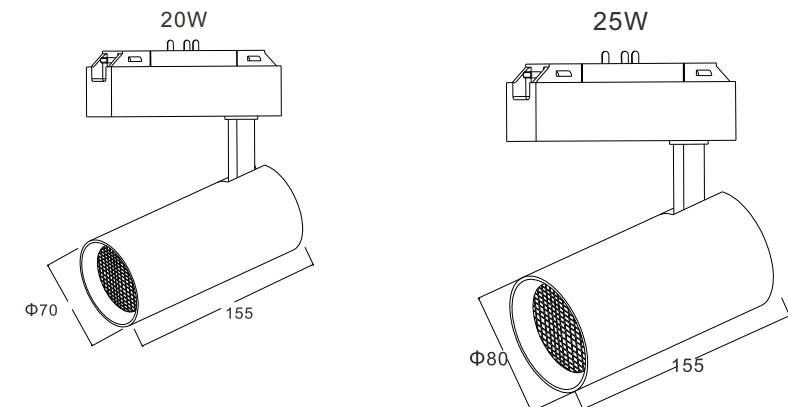

Control system

● ON/OFF