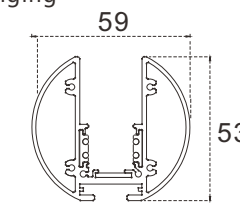

Model: HYD-646

installation: surface mounted/hanging

Size: W38*H32mm

Length: L1000/2000/3000mm

material: aluminum

Housing color: matte black

/matte white /customization

Protection class : IP20