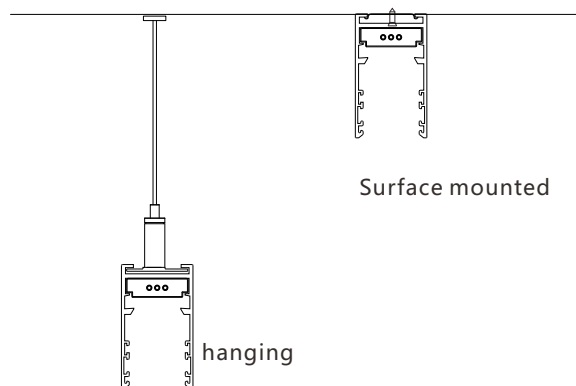

Installation

Model: HYDR35-102
Installation: surface mounted
/hanging
Size: W45*H78mm
Size: L100/2000/3000mm
Material: Aluminum
Housing color: Black/White/other color
Protection class: IP20

install accessories

Picture	Name	Drawing	Size (MM)	Picture	Name	Drawing	Size (MM)
	outer L rail connector		125*125		inner L rail connector		125*125
	90° T rail connector		200*145		90°+ rail connector		200*200
	surface mounted end cap		45*78		recessed rail connect kits		105
	suspended wires		2000		Electric 4poles L connector between two rail		38*270
	Electric 3poles L connector between two rail		38*270		Electric 4poles connector between two rail		40*38
	Electric 3poles connector between two rail		40*38		Electric 4poles Male plug		40*38
	Electric 3poles female plug		40*38		Electric 4poles female plug		40*38
	Electric 3poles Male plug		40*38		4线母插转换器		38*120