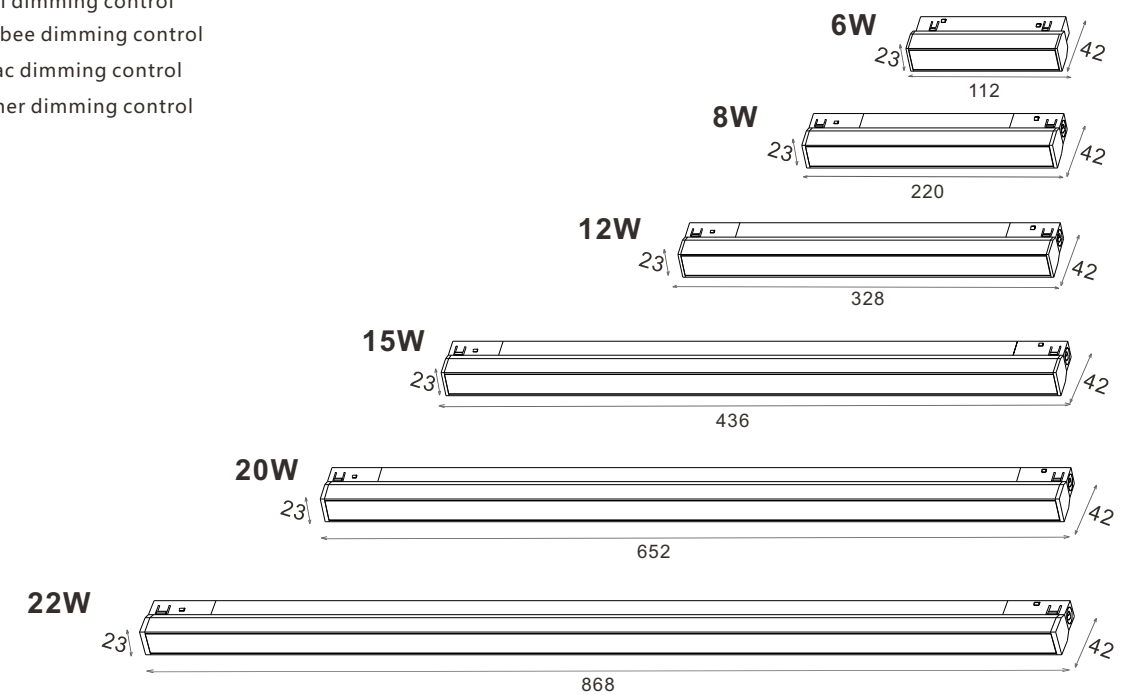

Model	HYD-miniLED01-12W	
	Size	L328*W23*H45mm	Power 12W
	Material	6063 aluminum	CCT 3000K/4000K/6000K/Dimmable
	Housing color	White/Black/Other color	CRI ≥90
	Protection class	IP20	Beam angle 120°
	Intelligent dimming	Available	LED OSRAM
	Lumen	>80LM/W	Voltage DC48V

	Model	HYD-miniLED01-15W	
	Size	L436*W23*H45mm	Power 15W
	Material	6063 aluminum	CCT 3000K/4000K/6000K/Dimmable
	Housing color	White/Black/Other color	CRI ≥90
	Protection class	IP20	Beam angle 120°
	Intelligent dimming	Available	LED OSRAM
	Lumen	>80LM/W	Voltage DC48V

	Model	HYD-miniLED01-20W	
	Size	L652*W23*H45mm	Power 20W
	Material	6063 aluminum	CCT 3000K/4000K/6000K/Dimmable
	Housing color	White/Black/Other color	CRI ≥90
	Protection class	IP20	Beam angle 120°
	Intelligent dimming	Available	LED OSRAM
	Lumen	>80LM/W	Voltage DC48V

	Model	HYD-miniLED01-22W	
	Size	L868*W23*H45mm	Power 22W
	Material	6063 aluminum	CCT 3000K/4000K/6000K/Dimmable
	Housing color	White/Black/Other color	CRI ≥90
	Protection class	IP20	Beam angle 120°
	Intelligent dimming	Available	LED OSRAM
	Lumen	>80LM/W	Voltage DC48V

Control system

- ON/OFF
- 0-10V
- Bluetooth
- Dali dimming control
- Zigbee dimming control
- Triac dimming control
- Other dimming control