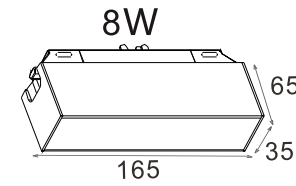

Control system

● ON/OFF