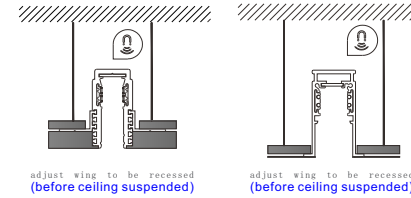

Replaceable fixing plate

Track section Size drawing (mm)

installation

Keel embedded type

Wooden box embedded type

hanging/surface mounted

install accessories

picture	name	drawing	Size(MM)	picture	name	drawing	Size(MM)
	outer L rail connector		100*100		inner L rail connector		100*100
	90°T rail connector		160*115		90°+ rail connector		160*160
	end cap		35*50		connect kits		23*105
	suspended wires		2000		input adaptor		90
	recessed rail l adaptor		18*90		90° L rail adaptor		90
	T rail adaptor		90		built-in power supply		23*230
	200W outer power supply		115*215				