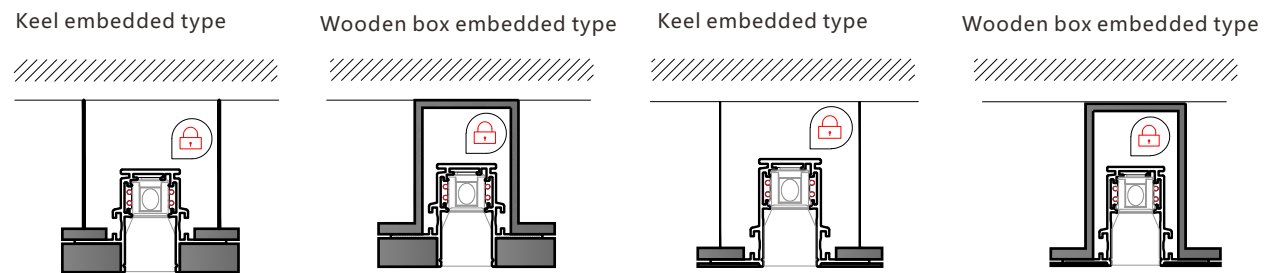

Installation

The track and lamps are locked by magnetic suction mechanical buckle

Model: HYDR35-902
Installation: recessed Size:
W85*H68mm
Cut-out size: 50-55mm Size:
L1000/2000/3000mm
Material: Aluminum Housing
color: Black/White /other
color
Protection class: IP20

Model: HYDR35-903
Installation: recessed Size:
W85*H68mm
Cut-out size: 50-55mm Size:
L1000/2000/3000mm
Material: Aluminum Housing
color: Black/White /other
color
Protection class: IP20

install accessories

Picture	Name	Drawing	Size (MM)	Picture	Name	Drawing	Size (MM)
	outer L rail connector		125*125		inner L rail connector		125*125
	90°T rail connector		200*125		90°+ rail connector		200*200
	surface mounted cap		39*68		recessed rail connect kits		10*50
	recessed rail l adaptor		18*90		input adaptor		90
	T rail adaptor		90		90° L rail adaptor		90
	150W built-in power supply		23*230		200W outer power supply		115*215