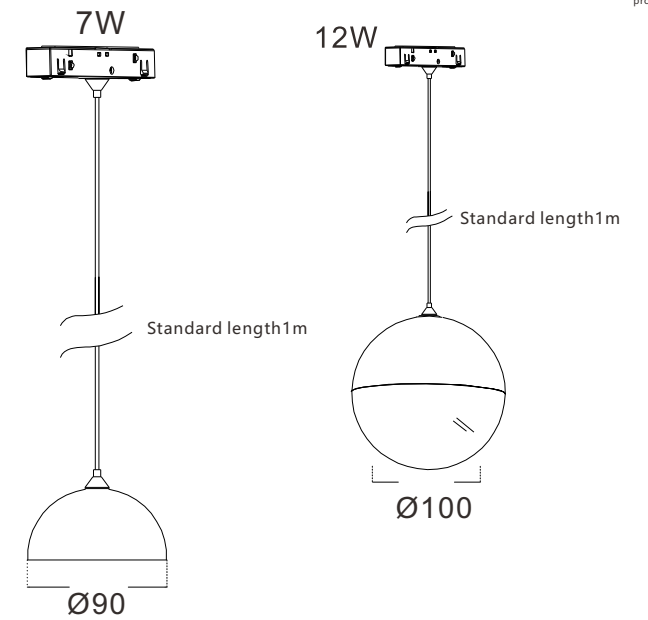

Control system

1. ON/OFF
   - 0-10V
   - Bluetooth
   - Dali dimming control
   - Zigbee dimming control
   - Triac dimming control
   - Other dimming control
2. Multicolor and selection