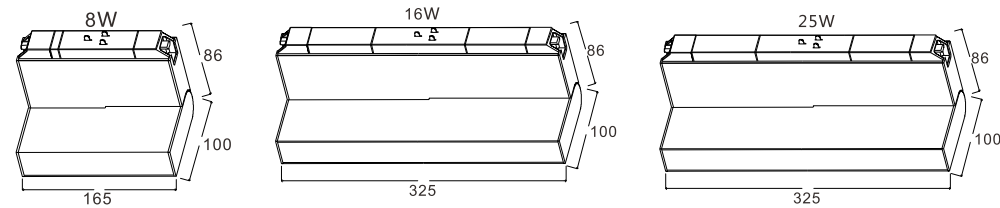

Model	HYD-CX03-8W		
Size	L165*W35*H180mm	Power	8W
Material	6063 aluminum	CCT	3000K/4000K/6000K/Dimmable
Housing color	Black/White/other color	CRI	≥90
Protection class	IP20	Beam angle	120°
Intelligent dimming	YES	LED	OSRAM
Lumen	>80LM/W	Voltage	220V

Model	HYD-CX03-16W		
Size	L325*W35*H180mm	Power	16W
Material	6063 aluminum	CCT	3000K/4000K/6000K/Dimmable
Housing color	Black/White/other color	CRI	≥90
Protection class	IP20	Beam angle	120°
Intelligent dimming	YES	LED	OSRAM
Lumen	>80LM/W	Voltage	220V

Model	HYD-CX03-25W		
Size	L325*W35*H180mm	Power	25W
Material	6063 aluminum	CCT	3000K/4000K/6000K/Dimmable
Housing color	Black/White/other color	CRI	≥90
Protection class	IP20	Beam angle	120°
Intelligent dimming	YES	LED	OSRAM
Lumen	>80LM/W	Voltage	220V

Control system

● ON/OFF