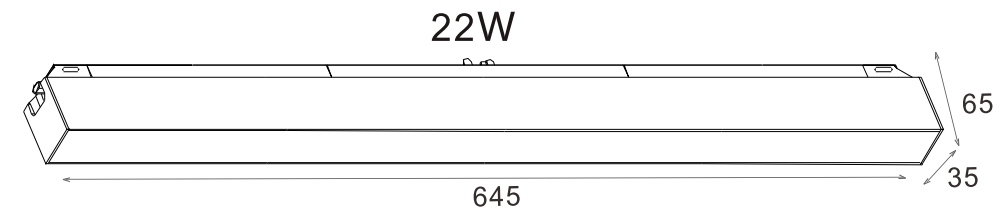

Model	HYD-CX07-8W		
Size	L165*W35*H65mm	Power	8W
Material	6063 aluminum	CCT	3000K/4000K/6000K/Dimmable
Housing color	Black/White/other color	CRI	≥90
Protection class	IP20	Beam angle	120°
Intelligent dimming	YES	LED	OSRAM
Lumen	>80LM/W	Voltage	DC48V/220V

Model	HYD-CX07-16W		
Size	L325*W35*H65mm	Power	16W
Material	6063 aluminum	CCT	3000K/4000K/6000K/Dimmable
Housing color	Black/White/other color	CRI	≥90
Protection class	IP20	Beam angle	120°
Intelligent dimming	YES	LED	OSRAM
Lumen	>80LM/W	Voltage	DC48V/220V

Model	HYD-CX07-22W		
Size	L645*W35*H65mm	Power	22W
Material	6063 aluminum	CCT	3000K/4000K/6000K/Dimmable
Housing color	Black/White/other color	CRI	≥90
Protection class	IP20	Beam angle	120°
Intelligent dimming	YES	LED	OSRAM
Lumen	>80LM/W	Voltage	DC48V/220V

Model	HYD-CX07-25W		
Size	L965*W35*H65mm	Power	25W
Material	6063 aluminum	CCT	3000K/4000K/6000K/Dimmable
Housing color	Black/White/other color	CRI	≥90
Protection class	IP20	Beam angle	120°
Intelligent dimming	YES	LED	OSRAM
Lumen	>80LM/W	Voltage	DC48V/220V

Control system

● ON/OFF