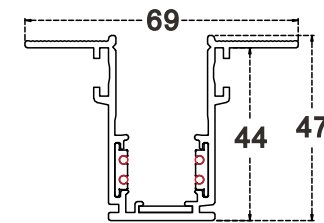

Model: HYD20-603 installation:
recessed
Size: W69*H47mm
cut-out Size: W35-40mm
Length : L1000/2000/3000mm
material: aluminum
Housing color: matte black
/matte white /customization
Protection class IP20: IP20