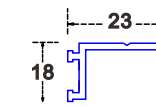

Track section Size drawing (mm)