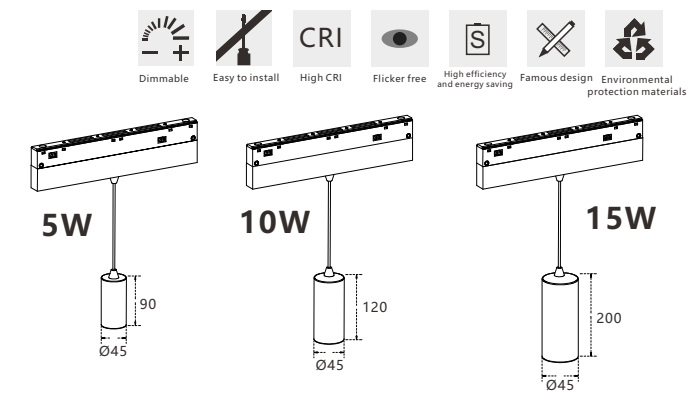

Control system

- ON/OFF