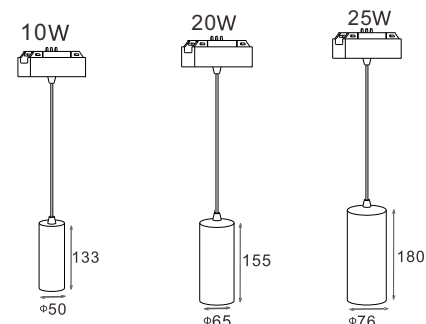

Model HYD-CX13F-10W		
Size	Ø50*H133mm	Power	10W
Material	6063 aluminum	CCT	3000K/4000K/6000K/Dimmable
Housing color	Black/White/other color	CRI	≥90
Protection class	IP20	Beam angle	15°/30°/45°
Intelligent dimming	YES	LED	OSRAM
Lumen	>80LM/W	Voltage	220V

	Model HYD-CX13F-20W		
Size	Ø65*H155mm	Power	20W
Material	6063 aluminum	CCT	3000K/4000K/6000K/Dimmable
Housing color	Black/White/other color	CRI	≥90
Protection class	IP20	Beam angle	15°/30°/45°
Intelligent dimming	YES	LED	OSRAM
Lumen	>80LM/W	Voltage	220V

	Model HYD-CX13F-25W		
Size	Ø76*H180mm	Power	25W
Material	6063 aluminum	CCT	3000K/4000K/6000K/Dimmable
Housing color	Black/White/other color	CRI	≥90
Protection class	IP20	Beam angle	15°/30°/45°
Intelligent dimming	YES	LED	OSRAM
Lumen	>80LM/W	Voltage	220V

Control system

● ON/OFF