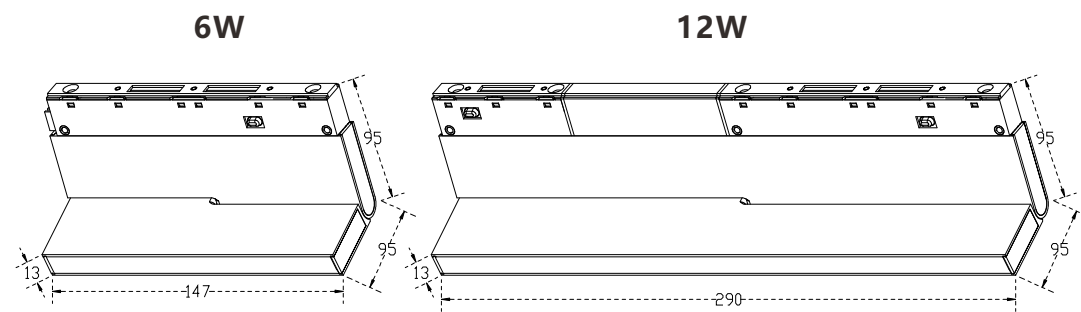

Model	HYDR1203-6W		
Size	L147*W13*H190mm	Power	6W
Material	6063 aluminum	CCT	3000K/4000K/6000K/Dimmable
Housing color	Black/White/other color	CRI	≥90
IP rate	IP20	Beam angle	120°
Intelligent dimming	YES	LED	OSRAM
Lumen	>80LM/W	Voltage	DC48V

Model	HYDR1203-12W		
Size	L290*W13*H190mm	Power	12W
Material	6063 aluminum	CCT	3000K/4000K/6000K/Dimmable
Housing color	Black/White/other color	CRI	≥90
IP rate	IP20	Beam angle	120°
Intelligent dimming	YES	LED	OSRAM
Lumen	>80LM/W	Voltage	DC48V

Control system

- ON/OFF
- 0-10V
- Bluetooth
- Dali dimming control
- Zigbee dimming control
- Triac dimming control
- Other dimming control