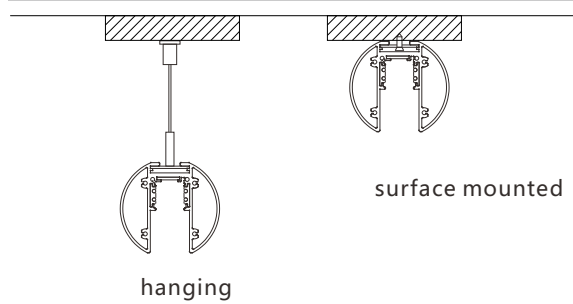

installation

R20series hanging/surface mounted

Model HYD-647

installationsurface mounted/hanging

Size: W59*H53mm

Length : L1000/2000/3000mm

material: aluminum

Housing color: matte black

/matte white /customization

Protection class : IP20

Model: HYD-646

installation: surface mounted/hanging

Size: W38*H32mm

Length: L1000/2000/3000mm

material: aluminum

Housing color: matte black

/matte white /customization

Protection class : IP20

install accessories

picture	name	drawing	Size(MM)
	surface mounted end cap		59*53

picture	name	drawing	Size(MM)
	surface mounted end cap		38*32

picture	name	drawing	Size(MM)
	suspended wires		2000

picture	name	drawing	Size(MM)
	recessed rail connect kits		23*105

picture	name	drawing	Size(MM)
	recessed rail adaptor		18*90

picture	name	drawing	Size(MM)
	input adaptor		90