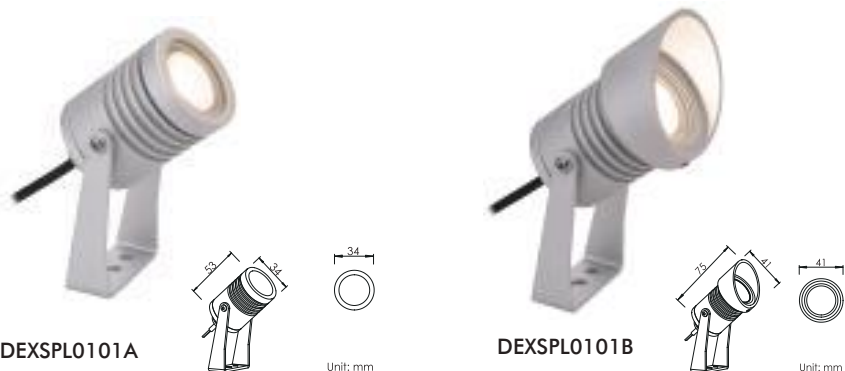

SPOT LIGHT 投射灯