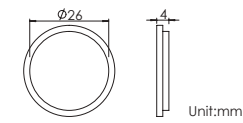

Unit: mm

IP68 junction box 防水接线盒