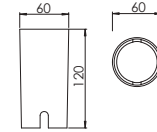

### Mounting sleeve 预埋件

WUAS01  
Cut out size: D60mm  
开孔尺寸: D60mm

Unit: mm