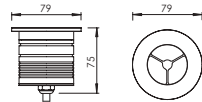

DEXWUL0711C