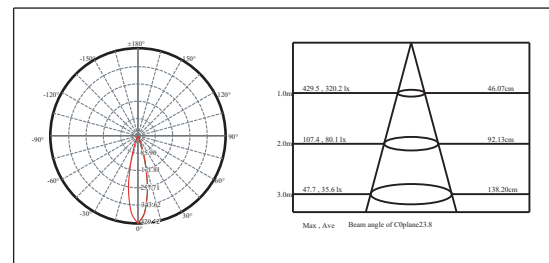

Optical Specification 配光曲线