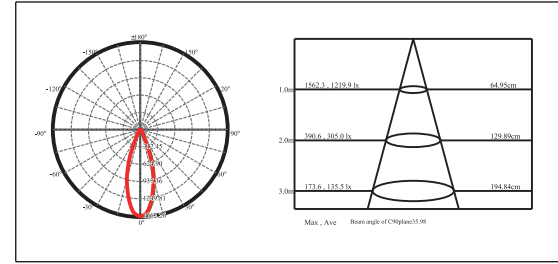

Optical Specification 配光曲线

Optical Accessories 可选配件

Mounting sleeve 预埋件

Anti-glare glass lens 光学配件

IP68 junction box 防水接线盒

Optional finish 可选颜色