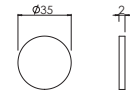

SPOT LIGHT 投射灯

Unit: mm

Unit: mm

Item number 产品型号	Watts 功率	Input Volt 输入电压	CCT 色温	LED Lumens 光通量	Beam Angle 光束角	Cable length 电线长度
BE-SPL0312A	3W	12/24V	3000K	250lm	10°	2M
BE-SPL0312B	3W	12/24V	3000K	250lm	10°	2M

Features 产品特点

Aluminium Spot Light

For outdoor access/spot/wall wash/landscape

LED: 3W

Reduced Glare: Sunken light source

Beam Angle: 3° / 6° / 10° / 20° / 40°

Color Temperature: 2700K / 3000K / 4000K

Finish: Matt Black Anodized

IP rated: IP67

Mounting Type: U bracket for solid ground; spike for soft ground

12/24VDC input, built-in DC driver with 2M of power cable

3 year limited guarantee

铝制投射灯

适用于户外：走道、庭院、花园区域

LED: 3W

光束角：3° / 6° / 10° / 20° / 40°

色温：2700K / 3000K / 4000K

颜色：氧化雾黑

防护等级：IP67

安装方式：U形支架 / 地插

输入电压：12 / 24VDC；内置DC-DC驱动·自带配线长度2米

3年有限整灯品质保证

Optical Specification 配光曲线

Optical Accessories 可选配件

Spike 地插

Unit: mm

Anti-glare glass lens 光学配件

Unit: mm

IP68 junction box 防水接线盒