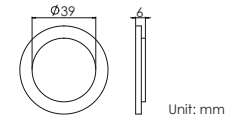

Anti-glare glass lens 光学配件

Unit: mm