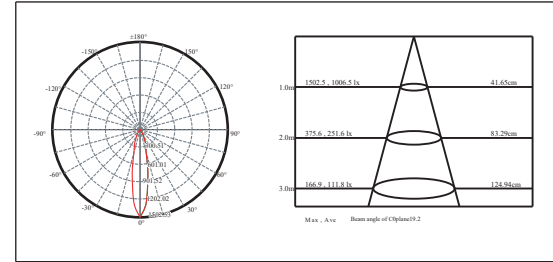

Optical Specification 配光曲线