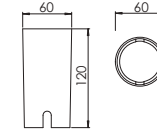

### Mounting sleeve 预埋件

WUAS01  
Cut out size: D60mm  
开孔尺寸: D60mm

Unit: mm