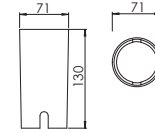

Unit: mm

Anti-glare glass lens 光学配件