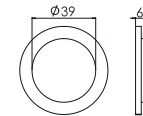

Unit: mm

IP68 junction box 防水接线盒