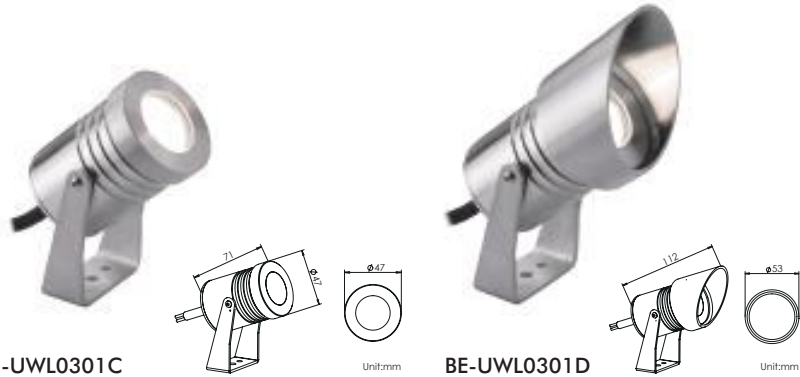

UNDERWATER LIGHT 水下灯

BE-UWL0301C

Unit:mm

BE-UWL0301D

Unit:mm

Item number 产品型号	Watts 功率	Input Volt 输入电压	CCT 色温	LED Lumens 光通量	Beam Angle 光束角	Cable length 电线长度
BE-UWL0301C	3W	12/24V	3000K	250lm	20°	2M
BE-UWL0301D	3W	12/24V	3000K	250lm	20°	2M

Features 产品特点

Stainless Steel Underwater Light
For swimming pool / fountain / aquarium

LED: 3W
Beam Angle: 20° / 40° / 60°
Color Temperature: 2700K / 3000K / 4000K
Finish: Satin 316 Stainless Steel
IP rated: IP68
Mounting Type: U bracket for solid ground; spike for soft ground

12/24VDC input, built-in DC driver with 2M of power cable

3 year limited guarantee

不锈钢水下灯
适用于泳池、喷泉、水景等区域

LED: 3W
光束角: 20° / 40° / 60°
色温: 2700K / 3000K / 4000K
颜色: 不锈钢316
防护等级: IP68
安装方式: U形支架 / 地插

输入电压: 12 / 24VDC; 内置DC-DC驱动, 自带配线长度2米

3年有限整灯品质保证

Patent 专利 #: ZL 2015 2 0276208.6