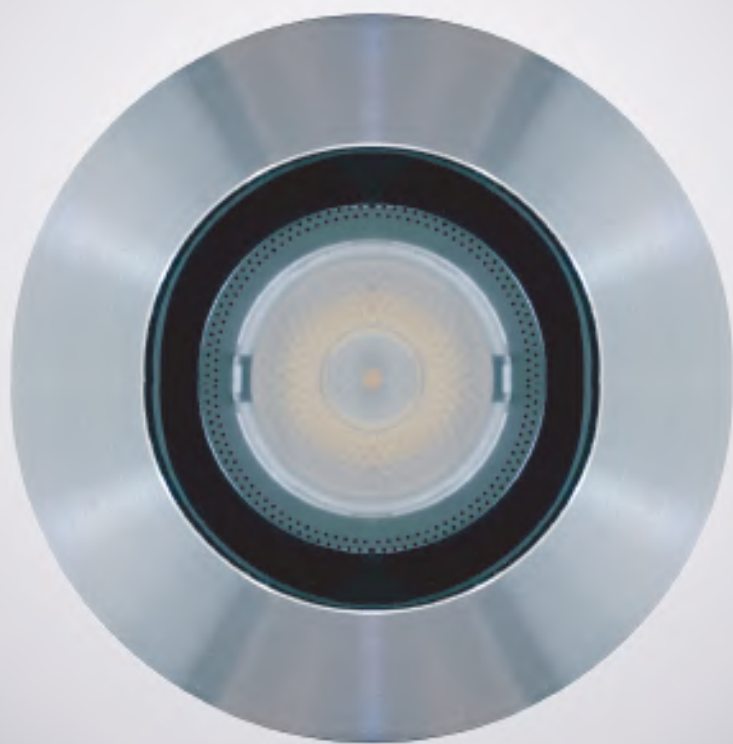

RESIDENTIAL LANDSCAPE  
LIGHTING CATALOG

LIGHTING ARTISAN

Recessed light 埋地灯

I

Spot light 投射灯

II

Step light 阶梯灯

III