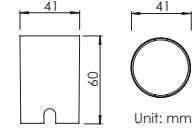

### Mounting sleeve 预埋件

STAS01  
Cut out size: D41mm  
开孔尺寸: D41mm

Unit: mm