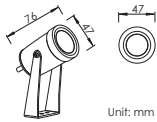

SPOT LIGHT 投射灯

Unit: mm

Unit: mm

Item number 产品型号	Watts 功率	Input Volt 输入电压	CCT 色温	LED Lumens 光通量	Beam Angle 光束角	Cable length 电线长度
BE-SPL0312A	3W	12/24V	3000K	250lm	10°	2M
BE-SPL0312B	3W	12/24V	3000K	250lm	10°	2M

Features 产品特点

Aluminium Spot Light

For outdoor access/spot/wall wash/landscape

LED: 3W

Reduced Glare: Sunken light source

Beam Angle: 3° / 6° / 10° / 20° / 40°

Color Temperature: 2700K / 3000K / 4000K

Finish: Matt Black Anodized

IP rated: IP67

Mounting Type: U bracket for solid ground; spike for soft ground

12/24VDC input, built-in DC driver with 2M of power cable

3 year limited guarantee

铝制投射灯

适用于户外：走道、庭院、花园区域

LED: 3W

光束角：3° / 6° / 10° / 20° / 40°

色温：2700K / 3000K / 4000K

颜色：氧化雾黑

防护等级：IP67

安装方式：U形支架 / 地插

输入电压：12 / 24VDC；内置DC-DC驱动·自带配线长度2米

3年有限整灯品质保证

Optical Specification 配光曲线

Optical Accessories 可选配件

Spike 地插

Unit: mm

Anti-glare glass lens 光学配件

Unit: mm

IP68 junction box 防水接线盒