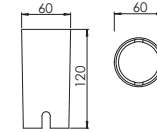

### Mounting sleeve 预埋件

WUAS01  
Cut out size: D60mm  
开孔尺寸：D60mm

Unit: mm