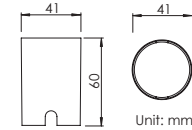

### Mounting sleeve 预埋件

STAS01  
Cut out size: D41mm  
开孔尺寸: D41mm

Unit: mm