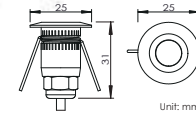

STEP LIGHT 阶梯灯

Unit: mm

Unit: mm

Unit: mm

Unit: mm

Item number 产品型号	Watts 功率	Input Current 输入电流	CCT 色温	LED Lumens 光通量	Beam Angle 光束角	Cut out 开孔尺寸	Recess 安装深度
BE-STL0102A	1W	350mA	3000K	120lm	25°	D16	35
BE-STL0102B	1W	350mA	3000K	120lm	25°	D16	35

Item number 产品型号	Watts 功率	Input Current 输入电流	CCT 色温	LED Lumens 光通量	Beam Angle 光束角	Cut out 开孔尺寸	Recess 安装深度
BE-STL0102C	1W	350mA	3000K	120lm	25°	D20	35
BE-STL0102D	1W	350mA	3000K	120lm	25°	D20	35

Features 产品特点

Aluminium Step Light

For outdoor step / decking / marker

LED: 1W

Beam Angle: 25° / 45° / 60°

Color Temperature: 2700K / 3000K / 4000K

Finish: Matt Silver Anodized

IP rated: IP67

Cut out: D16

Input current: 350mA, 3-4V DC with 1M of power cable
(The waterproof cable connector - WCC001 - is recommended for making connections)

3 year limited guarantee

铝制阶梯灯

适用于户外：楼梯、走道、台阶等区域

LED: 1W

光束角：25° / 45° / 60°

色温：2700K / 3000K / 4000K

颜色：氧化雾银

防护等级：IP67

开孔尺寸：D16

输入电流：350mA, 3-4V DC; 自带配线长度1米
(注：灯具安装时，推荐使用防水接线器WCC001)

3年有限整灯品质保证

Patent 专利 #: ZL 2015 2 0276208.6

Features 产品特点

Aluminium Step Light

For outdoor step / decking / marker

LED: 1W

Beam Angle: 25° / 45° / 60°

Color Temperature: 2700K / 3000K / 4000K

Finish: Matt Silver Anodized

IP rated: IP67

Cut out: D20

Input current: 350mA, 3-4V DC with 1M of power cable
(The waterproof cable connector - WCC001 - is recommended for making connections)

3 year limited guarantee

Patent 专利 #: ZL 2015 2 0276208.6

铝制阶梯灯

适用于户外：楼梯、走道、台阶等区域

LED: 1W

光束角：25° / 45° / 60°

色温：2700K / 3000K / 4000K

颜色：氧化雾银

防护等级：IP67

开孔尺寸：D20

输入电流：350mA, 3-4V DC; 自带配线长度1米
(注：灯具安装时，推荐使用防水接线器WCC001)

3年有限整灯品质保证