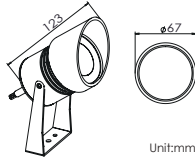

Unit:mm

Item number 产品型号	Watts 功率	Input Volt 输入电压	CCT 色温	LED Lumens 光通量	Beam Angle 光束角	Cable length 电线长度
BE-UWL0801C	8W	12/24V	3000K	750lm	25°	2M
BE-UWL0801D	8W	12/24V	3000K	750lm	25°	2M

Features 产品特点

Stainless Steel Underwater Light
For swimming pool / fountain / aquarium

LED: 8W
Beam Angle: 25° / 40° / 60°
Color Temperature: 2700K / 3000K / 4000K
Finish: Satin 316 Stainless Steel
IP rated: IP68
Mounting Type: U bracket for solid ground; spike for soft ground

12/24VDC input, built-in DC driver with 2M of power cable

3 year limited guarantee

不锈钢水下灯
适用于泳池、喷泉、水景等区域

LED: 8W
光束角: 25° / 40° / 60°
色温: 2700K / 3000K / 4000K
颜色: 不锈钢316
防护等级: IP68
安装方式: U形支架 / 地插

输入电压: 12 / 24VDC; 内置DC-DC驱动, 自带配线长度2米

3年有限整灯品质保证

Patent 专利 #: ZL 2015 2 0276208.6