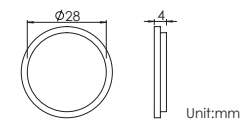

Anti-glare glass lens 光学配件

Unit: mm