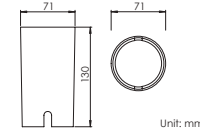

UNDERWATER LIGHT 水下灯

Unit: mm

Item number 产品型号	Watts 功率	Input Volt 输入电压	CCT 色温	LED Lumens 光通量	Beam Angle 光束角	Cut out 开孔尺寸	Recess 安装深度
BE-UWL0712A	7W	24V	3000K	750lm	38°	D65	110
BE-UWL0712B	7W	24V	3000K	750lm	38°	D65	110
BE-UWL0712C	7W	24V	3000K	750lm	38°	D65	110

Features 产品特点

Stainless Steel Underwater Light
For swimming pool / fountain / aquarium

LED: 7W
Reduced Glare: Sunken light source
Beam Angle: 15° / 25° / 38° / 60°
Color Temperature: 2700K / 3000K / 4000K
Finish: Satin 316 Stainless Steel
IP rated: IP68
Cut out: D65 (for deck mounting)

24VDC input, built-in DC driver with 2M of power cable

3 year limited guarantee

不锈钢水下灯
适用于泳池、喷泉、水景等区域

LED: 7W
光束角: 15° / 25° / 38° / 60°
色温: 2700K / 3000K / 4000K
颜色: 不锈钢316
防护等级: IP68
开孔尺寸: D65 (嵌入安装)

输入电压: 24VDC; 内置DC-DC驱动·自带配线长度2米

3年有限整灯品质保证

Patent 专利 #: ZL 2015 2 0276208.6

Optical Specification 配光曲线

Optical Accessories 可选配件

Mounting sleeve 预埋件

Unit: mm

IP68 junction box 防水接线盒