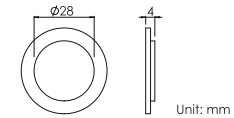

Anti-glare glass lens 光学配件

Unit: mm