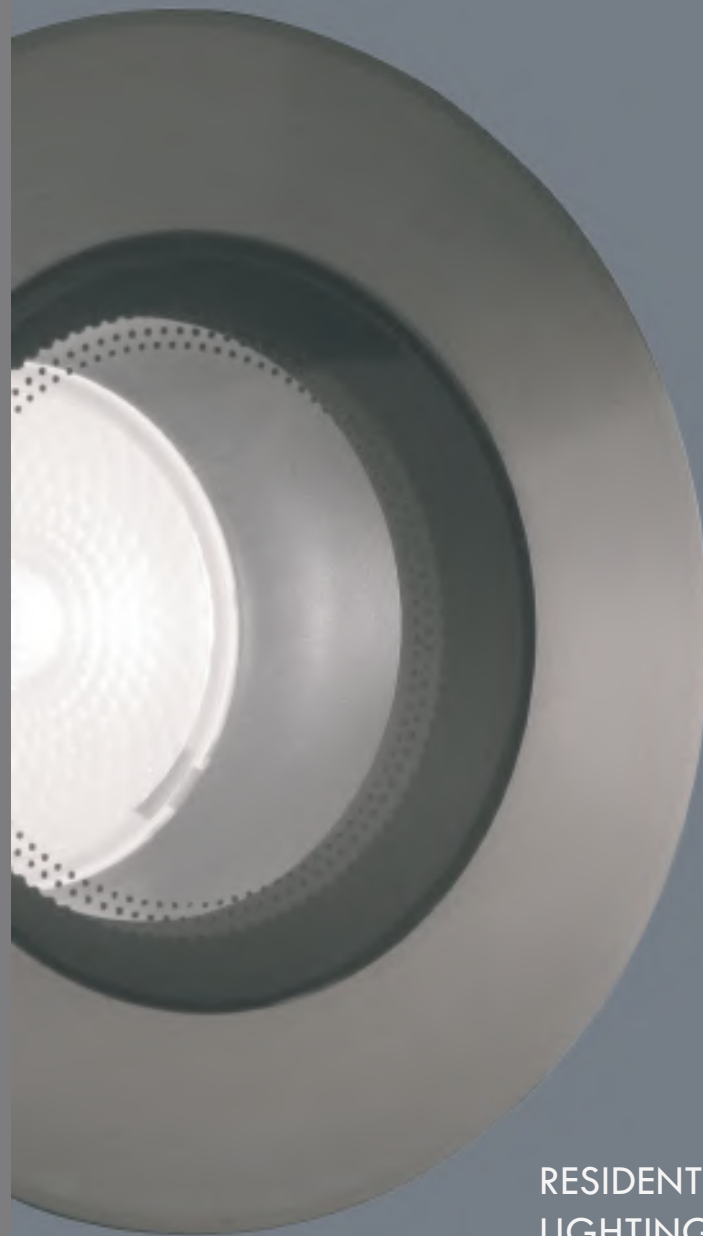

HYDGET

上海恒域电力工程有限公司
SHANGHAI EVER INTERNATIONAL CORPORATION LIM

Shanghai Ever International Corporation Limited
Room 402, No. 2, Dongxu Center, Lane 1933, North Zhangyang Road, Pudong
New Area, Shanghai, China
Telephone : +86 21 58660061
Email : sales@hydgetlighting.com
<http://www.hydgetlighting.com>

RESIDENTIAL LANDSCAPE
LIGHTING CATALOG