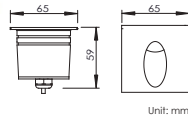

BE-STL0312B