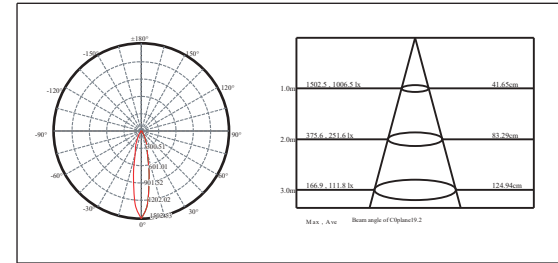

Optical Specification 配光曲线

Optical Accessories 可选配件

Mounting sleeve 预埋件

Unit: mm

IP68 junction box 防水接线盒

Optional finish 可选颜色