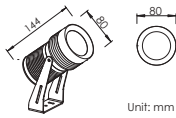

SPOT LIGHT 投射灯

Unit: mm

Unit: mm

Item number 产品型号	Watts 功率	Input Volt 输入电压	CCT 色温	LED Lumens 光通量	Beam Angle 光束角	Cable length 电线长度
BE-SPM1001A/B	10W	220-240VAC	3000K	1150lm	15°	2M
BE-SPM1201A/B	12W	220-240VAC	3000K	1350lm	15°	2M
BE-SPM1501A/B	15W	220-240VAC	3000K	1650lm	15°	2M

Features 产品特点

Main Voltage Aluminium Spot Light
For outdoor access/spot/wall wash/landscape

LED: 10W / 12W / 15W
Reduced Glare: Sunken light source
Beam Angle: 15° / 24° / 36° / 50°
Color Temperature: 2700K / 3000K / 4000K
Finish: Matt Black Anodized
IP rated: IP67
Mounting Type: U bracket for solid ground; spike for soft ground

220-240VAC input, built-in driver with 2M of power cable

3 year limited guarantee

Patent 专利 #: ZL 2015 2 0276208.6

高压铝制投射灯
适用于户外：走道、庭院、花园区域

LED: 10W / 12W / 15W
光束角: 15° / 24° / 36° / 50°
色温: 2700K / 3000K / 4000K
颜色: 氧化雾黑
防护等级: IP67
安装方式: U形支架 / 地插

输入电压: 220-240VAC; 内置驱动 · 自带配线长度2米

3年有限整灯品质保证

Optical Specification 配光曲线

Optical Accessories 可选配件

Spike 地插

Unit: mm

Anti-glare glass lens 光学配件

Unit: mm

IP68 junction box 防水接线盒