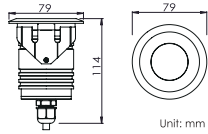

RECESSED LIGHT 埋地灯

Unit: mm

Item number 产品型号	Watts 功率	Input Volt 输入电压	CCT 色温	LED Lumens 光通量	Beam Angle 光束角	Cut out 开孔尺寸	Recess 安装深度
DEXWUL0902A	9W	12/24V	3000K	1050lm	38°	D65	120
DEXWUL0902B	9W	12/24V	3000K	1050lm	38°	D65	120

Features 产品特点

Aluminium Walkover Up Light

For outdoor inground / recessed / path / decking

LED: 9W
Reduced Glare: Sunken light source
Beam Angle: 20° / 30° / 38°
Color Temperature: 2700K / 3000K / 4000K
Finish: Matt Silver Anodized
IP rated: IP67
Cut out: D65 (for deck mounting)

12/24VDC input, built-in DC driver with 2M of power cable
(Input wattage must be 2 times higher than the rated LED wattage to insure LED start-up)

3 year limited guarantee

铝制埋地灯

适用于户外：走道、庭院、花园区域

LED: 9W
光束角：20° / 30° / 38°
色温：2700K / 3000K / 4000K
颜色：氧化雾银
防护等级：IP67
开孔尺寸：D65 (嵌入安装)

输入电压：12 / 24VDC；内置DC-DC驱动，自带配线长度2米
(注：因内置驱动启动电流要求较高，请保证电源功率高于灯具功率3倍)

3年有限整灯品质保证

Optical Specification 配光曲线

Optical Accessories 可选配件

Mounting sleeve 预埋件

Anti-glare glass lens 光学配件

IP68 junction box 防水接线盒

Optional finish 可选颜色