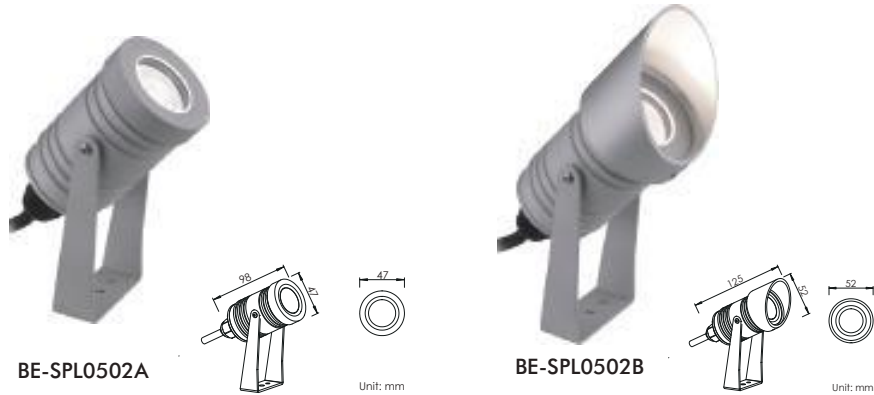

SPOT LIGHT 投射灯

BE-SPL0502A

BE-SPL0502B

Item number 产品型号	Watts 功率	Input Volt 输入电压	CCT 色温	LED Lumens 光通量	Beam Angle 光束角	Cable length 电线长度
BE-SPL0502A	5W	12/24V	3000K	550lm	24°	2M
BE-SPL0502B	5W	12/24V	3000K	550lm	24°	2M

Features 产品特点

Aluminium Spot Light

For outdoor access/spot/wall wash/landscape

LED: 5W

Reduced Glare: Sunken light source

Beam Angle: 24° / 40° / 60°

Color Temperature: 2700K / 3000K / 4000K

Finish: Matt Silver Anodized

IP rated: IP67

Mounting Type: U bracket for solid ground; spike for soft ground

12/24VDC input, built-in DC driver with 2M of power cable
(Input wattage must be 3 times higher than the rated LED wattage to insure LED start-up)

3 year limited guarantee

Patent 专利 #: ZL 2015 2 0276208.6

铝制投射灯

适用于户外：走道、庭院、花园区域

LED: 5W

光束角：24° / 40° / 60°

色温：2700K / 3000K / 4000K

颜色：氧化雾银

防护等级：IP67

安装方式：U形支架 / 地插

输入电压：12 / 24VDC；内置DC-DC驱动，自带配线长度2米
(注：因内置驱动启动电流要求较高，请保证电源功率高于灯具功率4倍)

3年有限整灯品质保证