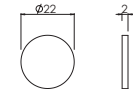

SPOT LIGHT 投射灯

Unit: mm

Unit: mm

Item number 产品型号	Watts 功率	Input Volt 输入电压	CCT 色温	LED Lumens 光通量	Beam Angle 光束角	Cable length 电线长度
DEXSPL0112A	1W	12/24V	3000K	120lm	21°	2M
DEXSPL0112B	1W	12/24V	3000K	120lm	21°	2M

Features 产品特点

Aluminium Spot Light

For outdoor access/spot/wall wash/landscape

LED: 1W

Reduced Glare: Sunken light source

Beam Angle: 10° / 15° / 21° / 36° / 60°

Color Temperature: 2700K / 3000K / 4000K

Finish: Matt Black Anodized

IP rated: IP67

Mounting Type: U bracket for solid ground; spike for soft ground

12/24VDC input, built-in DC driver with 2M of power cable

3 year limited guarantee

铝制投射灯

适用于户外：走道、庭院、花园区域

LED: 1W

光束角：10° / 15° / 21° / 36° / 60°

色温：2700K / 3000K / 4000K

颜色：氧化雾黑

防护等级：IP67

安装方式：U形支架 / 地插

输入电压：12 / 24VDC；内置DC-DC驱动·自带配线长度2米

3年有限整灯品质保证

Optical Specification 配光曲线

Optical Accessories 可选配件

Spike 地插

Unit: mm

Anti-glare glass lens 光学配件

Unit: mm

IP68 junction box 防水接线盒