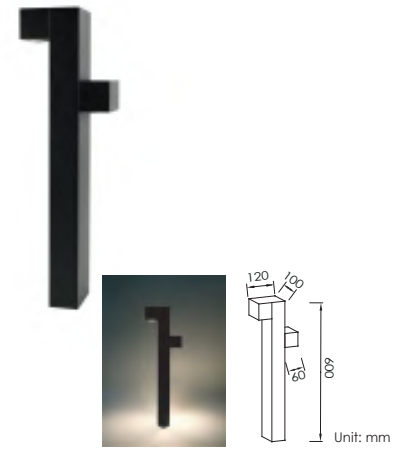

BE-POM0502D

Item number 产品型号	Watts 功率	Input Volt 输入电压	CCT 色温	LED Lumens 光通量	Diameter 直径	Height 高度
BE-POM0501	5W	220-240VAC	3000K	500lm	108	600
BE-POM1201	12W	220-240VAC	3000K	1200lm	150	600

Item number 产品型号	Watts 功率	Input Volt 输入电压	CCT 色温	LED Lumens 光通量	Cast 灯体尺寸	Height 高度
BE-POM0502	5W	220-240VAC	3000K	500lm	120x100	600
BE-POM0502D	2x5W	220-240VAC	3000K	2x500lm	120x100	600

● Features 产品特点

Main Voltage Aluminium Post Light
For outdoor / path / access / landscape

LED: 5W / 12W
Color Temperature: 2700K / 3000K / 4000K
Finish: Powder Coated Black
IP rated: IP65

220-240VAC input, supplied with driver

3 year limited guarantee

高压铝制庭院灯
适用于户外：庭院、花园等区域

LED: 5W / 12W
色温：2700K / 3000K / 4000K
颜色：喷粉黑
防护等级：IP65

输入电压：220-240VAC；内置驱动

3年有限整灯品质保证

● Features 产品特点

Main Voltage Aluminium Post Light
For outdoor / path / access / landscape

LED: 5W / 2x5W
Color Temperature: 2700K / 3000K / 4000K
Finish: Powder Coated Black
IP rated: IP65

220-240VAC input, supplied with driver

3 year limited guarantee

高压铝制庭院灯
适用于户外：庭院、花园等区域

LED: 5W / 2x5W
色温：2700K / 3000K / 4000K
颜色：喷粉黑
防护等级：IP65

输入电压：220-240VAC；内置驱动

3年有限整灯品质保证