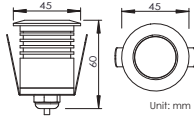

UNDERWATER LIGHT 水下灯

Unit: mm

Unit: mm

Item number 产品型号	Watts 功率	Input Volt 输入电压	CCT 色温	LED Lumens 光通量	Beam Angle 光束角	Cut out 开孔尺寸	Recess 安装深度
BE-UWL0102A	1W	12/24V	3000K	120lm	21°	D40	60
BE-UWL0102B	1W	12/24V	3000K	120lm	21°	D40	60

Features 产品特点

Stainless Steel Underwater Light
For swimming pool / fountain / aquarium

LED: 1W
Beam Angle: 15° / 21° / 36° / 60°
Color Temperature: 2700K / 3000K / 4000K
Finish: Satin 316 Stainless Steel
IP rated: IP68
Cut out: D40 (for deck mounting)

12/24VDC input, built-in DC driver with 2M of power cable

3 year limited guarantee

不锈钢水下灯
适用于泳池、喷泉、水景等区域

LED: 1W
光束角: 15° / 21° / 36° / 60°
色温: 2700K / 3000K / 4000K
颜色: 不锈钢316
防护等级: IP68
开孔尺寸: D40 (嵌入安装)

输入电压: 12 / 24VDC; 内置DC-DC驱动, 自带配线长度2米

3年有限整灯品质保证

Patent 专利 #: ZL 2015 2 0276208.6

Optical Specification 配光曲线

Optical Accessories 可选配件

Mounting sleeve 预埋件

Unit: mm

Anti-glare glass lens 光学配件

Unit: mm

IP68 junction box 防水接线盒