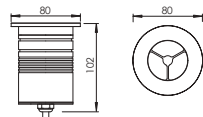

BE-UWL0712C

Unit: mm

Item number 产品型号	Watts 功率	Input Volt 输入电压	CCT 色温	LED Lumens 光通量	Beam Angle 光束角	Cut out 开孔尺寸	Recess 安装深度
BE-UWL0712A	7W	24V	3000K	750lm	38°	D65	110
BE-UWL0712B	7W	24V	3000K	750lm	38°	D65	110
BE-UWL0712C	7W	24V	3000K	750lm	38°	D65	110

Features 产品特点

Stainless Steel Underwater Light
For swimming pool / fountain / aquarium

LED: 7W
Reduced Glare: Sunken light source
Beam Angle: 15° / 25° / 38° / 60°
Color Temperature: 2700K / 3000K / 4000K
Finish: Satin 316 Stainless Steel
IP rated: IP68
Cut out: D65 (for deck mounting)

24VDC input, built-in DC driver with 2M of power cable

3 year limited guarantee

不锈钢水下灯
适用于泳池、喷泉、水景等区域

LED: 7W
光束角: 15° / 25° / 38° / 60°
色温: 2700K / 3000K / 4000K
颜色: 不锈钢316
防护等级: IP68
开孔尺寸: D65 (嵌入安装)

输入电压: 24VDC; 内置DC-DC驱动·自带配线长度2米

3年有限整灯品质保证

Patent 专利 #: ZL 2015 2 0276208.6