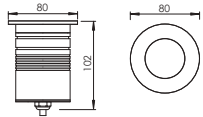

UNDERWATER LIGHT 水下灯

BE-UWL0712A