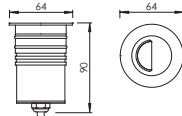

DEXWUL0412B