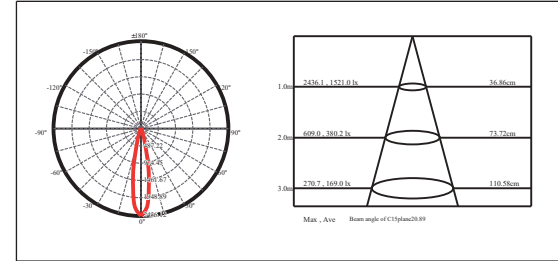

Optical Specification 配光曲线

Optical Accessories 可选配件

Mounting sleeve 预埋件

Unit: mm

Anti-glare glass lens 光学配件

Unit: mm

IP68 junction box 防水接线盒

Optional finish 可选颜色