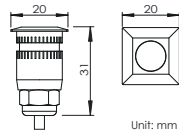

STEP LIGHT 阶梯灯

Unit: mm

Unit: mm

Unit: mm

Unit: mm

Item number 产品型号	Watts 功率	Input Current 输入电流	CCT 色温	LED Lumens 光通量	Beam Angle 光束角	Cut out 开孔尺寸	Recess 安装深度
BE-STL0102A	1W	350mA	3000K	120lm	25°	D16	35
BE-STL0102B	1W	350mA	3000K	120lm	25°	D16	35

Item number 产品型号	Watts 功率	Input Current 输入电流	CCT 色温	LED Lumens 光通量	Beam Angle 光束角	Cut out 开孔尺寸	Recess 安装深度
BE-STL0102C	1W	350mA	3000K	120lm	25°	D20	35
BE-STL0102D	1W	350mA	3000K	120lm	25°	D20	35

Features 产品特点

Aluminium Step Light

For outdoor step / decking / marker

LED: 1W

Beam Angle: 25° / 45° / 60°

Color Temperature: 2700K / 3000K / 4000K

Finish: Matt Silver Anodized

IP rated: IP67

Cut out: D16

Input current: 350mA, 3-4V DC with 1M of power cable
(The waterproof cable connector - WCC001 - is recommended for making connections)

3 year limited guarantee

铝制阶梯灯

适用于户外：楼梯、走道、台阶等区域

LED: 1W

光束角：25° / 45° / 60°

色温：2700K / 3000K / 4000K

颜色：氧化雾银

防护等级：IP67

开孔尺寸：D16

输入电流：350mA, 3-4V DC; 自带配线长度1米
(注：灯具安装时，推荐使用防水接线器WCC001)

3年有限整灯品质保证

Patent 专利 #: ZL 2015 2 0276208.6

Features 产品特点

Aluminium Step Light

For outdoor step / decking / marker

LED: 1W

Beam Angle: 25° / 45° / 60°

Color Temperature: 2700K / 3000K / 4000K

Finish: Matt Silver Anodized

IP rated: IP67

Cut out: D20

Input current: 350mA, 3-4V DC with 1M of power cable
(The waterproof cable connector - WCC001 - is recommended for making connections)

3 year limited guarantee

Patent 专利 #: ZL 2015 2 0276208.6

铝制阶梯灯

适用于户外：楼梯、走道、台阶等区域

LED: 1W

光束角：25° / 45° / 60°

色温：2700K / 3000K / 4000K

颜色：氧化雾银

防护等级：IP67

开孔尺寸：D20

输入电流：350mA, 3-4V DC; 自带配线长度1米
(注：灯具安装时，推荐使用防水接线器WCC001)

3年有限整灯品质保证