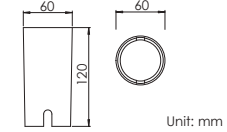

### Mounting sleeve 预埋件

WUAS01  
Cut out size: D60mm  
开孔尺寸: D60mm

Unit: mm