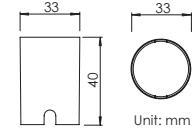

### Mounting sleeve 预埋件

WUAS04  
Cut out size: D33mm  
开孔尺寸：D33mm

Unit: mm