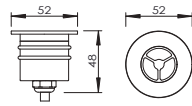

DEXWUL0311C