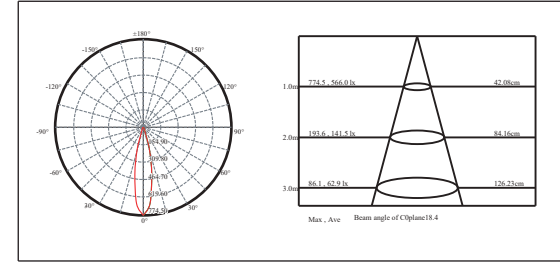

Optical Specification 配光曲线

Optical Accessories 可选配件

Mounting sleeve 预埋件

Unit: mm

IP68 junction box 防水接线盒

Optional finish 可选颜色