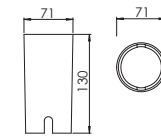

### Mounting sleeve 预埋件

WUAS02  
Cut out size: D71mm  
开孔尺寸: D71mm

Unit: mm