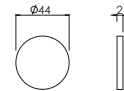

SPOT LIGHT 投射灯

Unit: mm

Unit: mm

Item number 产品型号	Watts 功率	Input Volt 输入电压	CCT 色温	LED Lumens 光通量	Beam Angle 光束角	Cable length 电线长度
BE-SPM0501A	5W	220-240VAC	3000K	550lm	15°	2M
BE-SPM0501B	5W	220-240VAC	3000K	550lm	15°	2M
BE-SPM0701A	7W	220-240VAC	3000K	750lm	15°	2M
BE-SPM0701B	7W	220-240VAC	3000K	750lm	15°	2M

Features 产品特点

Main Voltage Aluminium Spot Light
For outdoor access/spot/wall wash/landscape

LED: 5W / 7W
Reduced Glare: Sunken light source
Beam Angle: 15° / 24° / 36° / 60°
Color Temperature: 2700K / 3000K / 4000K
Finish: Matt Black Anodized
IP rated: IP67
Mounting Type: U bracket for solid ground; spike for soft ground

220-240VAC input, built-in driver with 2M of power cable

3 year limited guarantee

Patent 专利 #: ZL 2015 2 0276208.6

高压铝制投射灯
适用于户外：走道、庭院、花园区域

LED: 5W / 7W
光束角: 15° / 24° / 36° / 60°
色温: 2700K / 3000K / 4000K
颜色: 氧化雾黑
防护等级: IP67
安装方式: U形支架 / 地插

输入电压: 220-240VAC; 内置驱动 · 自带配线长度2米

3年有限整灯品质保证

Optical Specification 配光曲线

Optical Accessories 可选配件

Spike 地插

Unit: mm

Anti-glare glass lens 光学配件

Unit: mm

IP68 junction box 防水接线盒