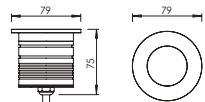

RECESSED LIGHT 埋地灯

DEXWUL0711A