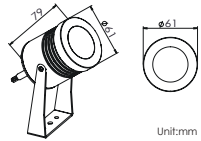

UNDERWATER LIGHT 水下灯

Unit:mm

Unit:mm

Item number 产品型号	Watts 功率	Input Volt 输入电压	CCT 色温	LED Lumens 光通量	Beam Angle 光束角	Cable length 电线长度
BE-UWL0801C	8W	12/24V	3000K	750lm	25°	2M
BE-UWL0801D	8W	12/24V	3000K	750lm	25°	2M

Features 产品特点

Stainless Steel Underwater Light
For swimming pool / fountain / aquarium

LED: 8W
Beam Angle: 25° / 40° / 60°
Color Temperature: 2700K / 3000K / 4000K
Finish: Satin 316 Stainless Steel
IP rated: IP68
Mounting Type: U bracket for solid ground; spike for soft ground

12/24VDC input, built-in DC driver with 2M of power cable

3 year limited guarantee

不锈钢水下灯
适用于泳池、喷泉、水景等区域

LED: 8W
光束角: 25° / 40° / 60°
色温: 2700K / 3000K / 4000K
颜色: 不锈钢316
防护等级: IP68
安装方式: U形支架 / 地插

输入电压: 12 / 24VDC; 内置DC-DC驱动, 自带配线长度2米

3年有限整灯品质保证

Patent 专利 #: ZL 2015 2 0276208.6

Optical Specification 配光曲线

Optical Accessories 可选配件

Spike 地插

Unit: mm

Anti-glare glass lens 光学配件

Unit: mm

IP68 junction box 防水接线盒