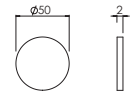

SPOT LIGHT 投射灯

Unit: mm

Unit: mm

Item number 产品型号	Watts 功率	Input Volt 输入电压	CCT 色温	LED Lumens 光通量	Beam Angle 光束角	Cable length 电线长度
BE-SPM1001A/B	10W	220-240VAC	3000K	1150lm	15°	2M
BE-SPM1201A/B	12W	220-240VAC	3000K	1350lm	15°	2M
BE-SPM1501A/B	15W	220-240VAC	3000K	1650lm	15°	2M

Features 产品特点

Main Voltage Aluminium Spot Light
For outdoor access/spot/wall wash/landscape

LED: 10W / 12W / 15W
Reduced Glare: Sunken light source
Beam Angle: 15° / 24° / 36° / 50°
Color Temperature: 2700K / 3000K / 4000K
Finish: Matt Black Anodized
IP rated: IP67
Mounting Type: U bracket for solid ground; spike for soft ground

220-240VAC input, built-in driver with 2M of power cable

3 year limited guarantee

Patent 专利 #: ZL 2015 2 0276208.6

高压铝制投射灯
适用于户外：走道、庭院、花园区域

LED: 10W / 12W / 15W
光束角: 15° / 24° / 36° / 50°
色温: 2700K / 3000K / 4000K
颜色: 氧化雾黑
防护等级: IP67
安装方式: U形支架 / 地插

输入电压: 220-240VAC; 内置驱动 · 自带配线长度2米

3年有限整灯品质保证

Optical Specification 配光曲线

Optical Accessories 可选配件

Spike 地插

Unit: mm

Anti-glare glass lens 光学配件

Unit: mm

IP68 junction box 防水接线盒