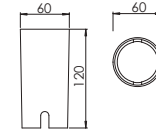

### Mounting sleeve 预埋件

WUAS01  
Cut out size: D60mm  
开孔尺寸: D60mm

Unit: mm