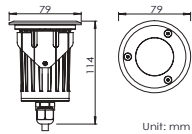

RECESSED LIGHT 埋地灯

Unit: mm

Unit: mm

Item number 产品型号	Watts 功率	Input Volt 输入电压	CCT 色温	LED Lumens 光通量	Beam Angle 光束角	Cut out 开孔尺寸	Recess 安装深度
DEXDUL0901A	9W	12/24V	3000K	1050lm	38°	D70	120
DEXDUL0901B	9W	12/24V	3000K	1050lm	38°	D70	120
DEXDUL0801A	8W	12/24V	3000K	750lm	25°	D70	120
DEXDUL0801B	8W	12/24V	3000K	750lm	25°	D70	120

Features 产品特点

Stainless Steel Driveover Up Light
For outdoor inground / recessed / path / decking

LED: 9W / 8W
Beam Angle: 9W (20° / 30° / 38°); 8W (25° / 40° / 60°)
Color Temperature: 2700K / 3000K / 4000K
Finish: Satin 316 Stainless Steel
IP rated: IP67
Cut out: D70 (for deck mounting)

12/24VDC input, built-in DC driver with 2M of power cable
(9W: Input wattage must be 2 times higher than the rated LED wattage to insure LED start-up)

3 year limited guarantee

不锈钢埋地灯
适用于户外：走道、庭院、花园区域

LED: 9W / 8W
光束角: 9W (20° / 30° / 38°); 8W (25° / 40° / 60°)
色温: 2700K / 3000K / 4000K
颜色: 不锈钢316
防护等级: IP67
开孔尺寸: D70 (嵌入安装)

输入电压: 12 / 24VDC; 内置DC-DC驱动·自带配线长度2米
(注: 因9W内置驱动启动电流要求较高·请保证电源功率高于灯具功率3倍)

3年有限整灯品质保证

Optical Specification 配光曲线

Optical Accessories 可选配件

Mounting sleeve 预埋件

Unit: mm

Anti-glare glass lens 光学配件

Unit: mm

IP68 junction box 防水接线盒