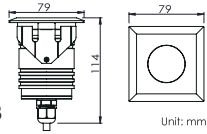

Unit: mm

Item number 产品型号	Watts 功率	Input Volt 输入电压	CCT 色温	LED Lumens 光通量	Beam Angle 光束角	Cut out 开孔尺寸	Recess 安装深度
DEXWUL0902A	9W	12/24V	3000K	1050lm	38°	D65	120
DEXWUL0902B	9W	12/24V	3000K	1050lm	38°	D65	120

Features 产品特点

Aluminium Walkover Up Light

For outdoor inground / recessed / path / decking

LED: 9W
Reduced Glare: Sunken light source
Beam Angle: 20° / 30° / 38°
Color Temperature: 2700K / 3000K / 4000K
Finish: Matt Silver Anodized
IP rated: IP67
Cut out: D65 (for deck mounting)

12/24VDC input, built-in DC driver with 2M of power cable
(Input wattage must be 2 times higher than the rated LED wattage to insure LED start-up)

3 year limited guarantee

铝制埋地灯

适用于户外：走道、庭院、花园区域

LED: 9W
光束角：20° / 30° / 38°
色温：2700K / 3000K / 4000K
颜色：氧化雾银
防护等级：IP67
开孔尺寸：D65 (嵌入安装)

输入电压：12 / 24VDC；内置DC-DC驱动，自带配线长度2米
(注：因内置驱动启动电流要求较高，请保证电源功率高于灯具功率3倍)

3年有限整灯品质保证