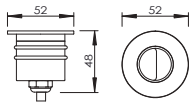

DEXWUL0311B