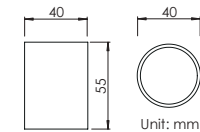

### Mounting sleeve 预埋件

STAS02  
Cut out size: D40mm  
开孔尺寸: D40mm

Unit: mm