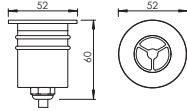

BE-UWL0312C

Unit: mm

Item number 产品型号	Watts 功率	Input Volt 输入电压	CCT 色温	LED Lumens 光通量	Beam Angle 光束角	Cut out 开孔尺寸	Recess 安装深度
BE-UWL0312A	2W	12/24V	3000K	200lm	21°	D40	65
BE-UWL0312B	2W	12/24V	3000K	200lm	21°	D40	65
BE-UWL0312C	2W	12/24V	3000K	200lm	21°	D40	65

Features 产品特点

Stainless Steel Underwater Light
For swimming pool / fountain / aquarium

LED: 2W
Reduced Glare: Sunken light source
Beam Angle: 10° / 15° / 21° / 36° / 60°
Color Temperature: 2700K / 3000K / 4000K
Finish: Satin 316 Stainless Steel
IP rated: IP68
Cut out: D40 (for deck mounting)

12/24VDC input, built-in DC driver with 2M of power cable

3 year limited guarantee

不锈钢水下灯
适用于泳池、喷泉、水景等区域

LED: 2W
光束角: 10° / 15° / 21° / 36° / 60°
色温: 2700K / 3000K / 4000K
颜色: 不锈钢316
防护等级: IP68
开孔尺寸: D40 (嵌入安装)

输入电压: 12 / 24VDC; 内置DC-DC驱动·自带配线长度2米

3年有限整灯品质保证

Patent 专利 #: ZL 2015 2 0276208.6