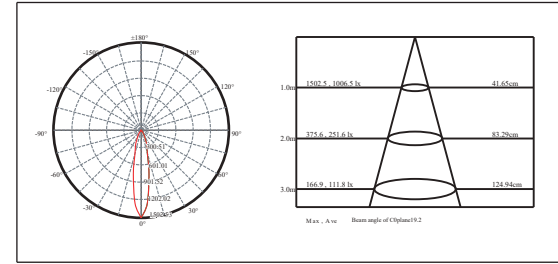

Optical Specification 配光曲线

Optical Accessories 可选配件

Mounting sleeve 预埋件

Unit: mm

IP68 junction box 防水接线盒

Optional finish 可选颜色