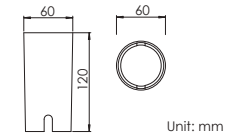

### Mounting sleeve 预埋件

WUAS01  
Cut out size: D60mm  
开孔尺寸: D60mm

Unit: mm