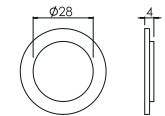

RECESSED LIGHT 埋地灯

Item number 产品型号	Watts 功率	Input Volt 输入电压	CCT 色温	LED Lumens 光通量	Beam Angle 光束角	Cut out 开孔尺寸	Recess 安装深度
DEXWUL0501A	5W	12/24V	3000K	550lm	40°	D51	100
DEXWUL0501B	5W	12/24V	3000K	550lm	40°	D51	100
DEXWUL0301A	3W	12/24V	3000K	250lm	20°	D51	100
DEXWUL0301B	3W	12/24V	3000K	250lm	20°	D51	100

Features 产品特点

Aluminium Walkover Up Light

For outdoor inground / recessed / path / decking

LED: 5W / 3W
Beam Angle: 5W (24° / 40° / 60°); 3W (20° / 40° / 60°)
Color Temperature: 2700K / 3000K / 4000K
Finish: Matt Silver Anodized
IP rated: IP67
Cut out: D51 (for deck mounting)

12/24VDC input, built-in DC driver with 2M of power cable
(5W: Input wattage must be 3 times higher than the rated LED wattage to insure LED start-up)

3 year limited guarantee

铝制埋地灯

适用于户外：广场、走道、庭院、花园区域

LED: 5W / 3W
光束角：5W (24° / 40° / 60°); 3W (20° / 40° / 60°)
色温：2700K / 3000K / 4000K
颜色：氧化雾银
防护等级：IP67
开孔尺寸：D51 (嵌入安装)

输入电压：12 / 24VDC; 内置DC-DC驱动·自带配线长度2米
(注：因5W内置驱动启动电流要求较高·请保证电源功率高于灯具功率4倍)

3年有限整灯品质保证

Optical Specification 配光曲线

Optical Accessories 可选配件

Mounting sleeve 预埋件

Unit: mm

Anti-glare glass lens 光学配件

Unit: mm

IP68 junction box 防水接线盒

Optional finish 可选颜色