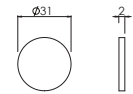

RECESSED LIGHT 埋地灯

Unit: mm

Item number 产品型号	Watts 功率	Input Volt 输入电压	CCT 色温	LED Lumens 光通量	Beam Angle 光束角	Cut out 开孔尺寸	Recess 安装深度
DEXWUL0502A	5W	12/24V	3000K	550lm	40°	D51	105
DEXWUL0502B	5W	12/24V	3000K	550lm	40°	D51	105

Features 产品特点

Aluminium Walkover Up Light

For outdoor inground / recessed / path / decking

LED: 5W
Reduced Glare: Sunken light source
Beam Angle: 24° / 40° / 60°
Color Temperature: 2700K / 3000K / 4000K
Finish: Matt Silver Anodized
IP rated: IP67
Cut out: D51 (for deck mounting)

12/24VDC input, built-in DC driver with 2M of power cable
(Input wattage must be 3 times higher than the rated LED wattage to insure LED start-up)

3 year limited guarantee

铝制埋地灯

适用于户外：走道、庭院、花园区域

LED: 5W
光束角：24° / 40° / 60°
色温：2700K / 3000K / 4000K
颜色：氧化雾银
防护等级：IP67
开孔尺寸：D51 (嵌入安装)

输入电压：12 / 24VDC；内置DC-DC驱动，自带配线长度2米
(注：因内置驱动启动电流要求较高，请保证电源功率高于灯具功率4倍)

3年有限整灯品质保证

Optical Specification 配光曲线

Optical Accessories 可选配件

Mounting sleeve 预埋件

Unit: mm

Anti-glare glass lens 光学配件

Unit: mm

IP68 junction box 防水接线盒

Optional finish 可选颜色