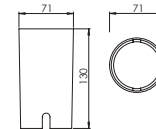

### Mounting sleeve 预埋件

WUAS02  
Cut out size: D71mm  
开孔尺寸: D71mm

Unit: mm