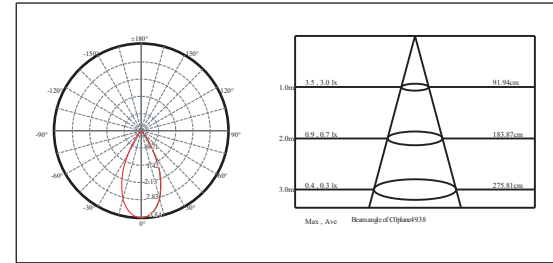

RECESSED LIGHT 埋地灯

Unit: mm

Item number 产品型号	Watts 功率	Input Volt 输入电压	CCT 色温	LED Lumens 光通量	Cut out 开孔尺寸	Recess 安装深度
DEXWUL0113A	0.5W	24VDC	3000K	75lm	D30	35
DEXWUL0113B	0.5W	24VDC	3000K	75lm	D30	35
DEXWUL0113C	0.5W	24VDC	3000K	75lm	D30	35

Features 产品特点

Stainless Steel Walkover Up Light
For outdoor inground/recessed/path/decking/bathtub

LED: 1W
Reduced Glare: Sunken light source
Color Temperature: 2700K / 3000K / 4000K
Finish: Satin 316 Stainless Steel
IP rated: IP67
Cut out: D30 (for deck mounting)

24VDC input, built-in DC driver with 2M of power cable

3 year limited guarantee

不锈钢埋地灯
适用于户外：走道、庭院、花园区域

LED: 1W
色温：2200K / 2700K / 3000K
颜色：不锈钢316
防护等级：IP67
开孔尺寸：D30 (嵌入安装)

输入电压：24VDC；内置DC-DC驱动·自带配线长度2米

3年有限整灯品质保证

Optical Specification 配光曲线

Optical Accessories 可选配件

Mounting sleeve 预埋件

Unit: mm

IP68 cable connector 防水接线器

Optional finish 可选颜色