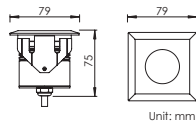

Unit: mm

Item number 产品型号	Watts 功率	Input Volt 输入电压	CCT 色温	LED Lumens 光通量	Beam Angle 光束角	Cut out 开孔尺寸	Recess 安装深度
DEXWUL0603A	6W	12/24V	3000K	550lm	25°	D65	80
DEXWUL0603B	6W	12/24V	3000K	550lm	25°	D65	80
DEXWUL0803A	8W	12/24V	3000K	750lm	25°	D65	80
DEXWUL0803B	8W	12/24V	3000K	750lm	25°	D65	80

Features 产品特点

Aluminium Walkover Dimmable Up Light
For outdoor inground / recessed / path / decking

LED: 6W / 8W
Beam Angle: 25° / 40° / 60°
Color Temperature: 2700K / 3000K / 4000K
Finish: Matt Silver Anodized
IP rated: IP67
Cut out: D65 (for deck mounting)

12/24VDC input, built-in DC driver with 2M of power cable
Dimmable support: 1-10V

3 year limited guarantee

铝制调光埋地灯
适用于户外：走道、庭院、花园区域

LED: 6W / 8W
光束角：25° / 40° / 60°
色温：2700K / 3000K / 4000K
颜色：氧化雾银
防护等级：IP67
开孔尺寸：D65 (嵌入安装)

输入电压：12 / 24VDC；内置DC-DC驱动，自带配线长度2米
调光方式：1-10V

3年有限整灯品质保证