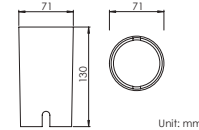

### Mounting sleeve 预埋件

WUAS02  
Cut out size: D71mm  
开孔尺寸：D71mm

Unit: mm