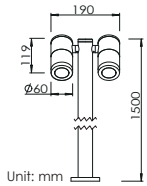

Unit: mm
BE-PAL0902D/150