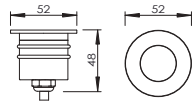

RECESSED LIGHT 埋地灯

DEXWUL0311A