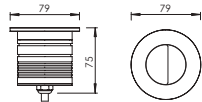

DEXWUL0711B