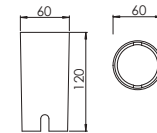

### Mounting sleeve 预埋件

WUAS01  
Cut out size: D60mm  
开孔尺寸：D60mm

Unit: mm