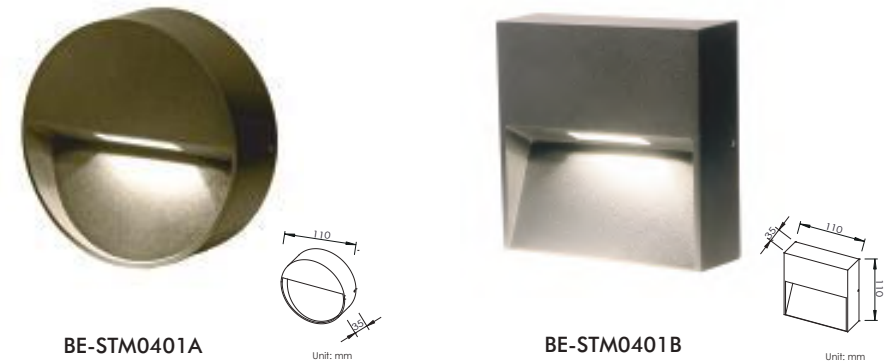

BE-STM0401A

BE-STM0401B

Item number 产品型号	Watts 功率	Input Volt 输入电压	CCT 色温	LED Lumens 光通量	IP Rate 防护等级
BE-STM0401A	4W	220-240VAC	3000K	450lm	IP55
BE-STM0401B	4W	220-240VAC	3000K	450lm	IP55

Features 产品特点

Main Voltage Aluminium Step Light For outdoor step / decking / marker

LED: 4W
Beam Angle: Asymmetric
Color Temperature: 2700K / 3000K / 4000K
Finish: Powder Coated Black
IP rated: IP55
Mounting Type: Surface mounting

220-240VAC input, built-in driver

3 year limited guarantee

高压铝制阶梯灯 适用于户外：楼梯、走道、台阶等区域

LED: 4W
光束角：偏光
色温：2700K / 3000K / 4000K
颜色：喷粉黑
防护等级：IP55
安装方式：表面安装

输入电压：220-240VAC; 内置驱动

3年有限整灯品质保证