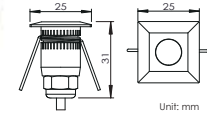

Unit: mm

Item number 产品型号	Watts 功率	Input Current 输入电流	CCT 色温	LED Lumens 光通量	Beam Angle 光束角	Cut out 开孔尺寸	Recess 安装深度
BE-STL0102A	1W	350mA	3000K	120lm	25°	D16	35
BE-STL0102B	1W	350mA	3000K	120lm	25°	D16	35

Item number 产品型号	Watts 功率	Input Current 输入电流	CCT 色温	LED Lumens 光通量	Beam Angle 光束角	Cut out 开孔尺寸	Recess 安装深度
BE-STL0102C	1W	350mA	3000K	120lm	25°	D20	35
BE-STL0102D	1W	350mA	3000K	120lm	25°	D20	35

Features 产品特点

Aluminium Step Light

For outdoor step / decking / marker

LED: 1W

Beam Angle: 25° / 45° / 60°

Color Temperature: 2700K / 3000K / 4000K

Finish: Matt Silver Anodized

IP rated: IP67

Cut out: D16

Input current: 350mA, 3-4V DC with 1M of power cable
(The waterproof cable connector - WCC001 - is recommended for making connections)

3 year limited guarantee

铝制阶梯灯

适用于户外：楼梯、走道、台阶等区域

LED: 1W

光束角：25° / 45° / 60°

色温：2700K / 3000K / 4000K

颜色：氧化雾银

防护等级：IP67

开孔尺寸：D16

输入电流：350mA, 3-4V DC; 自带配线长度1米
(注：灯具安装时，推荐使用防水接线器WCC001)

3年有限整灯品质保证

Patent 专利 #: ZL 2015 2 0276208.6

Features 产品特点

Aluminium Step Light

For outdoor step / decking / marker

LED: 1W

Beam Angle: 25° / 45° / 60°

Color Temperature: 2700K / 3000K / 4000K

Finish: Matt Silver Anodized

IP rated: IP67

Cut out: D20

Input current: 350mA, 3-4V DC with 1M of power cable
(The waterproof cable connector - WCC001 - is recommended for making connections)

3 year limited guarantee

Patent 专利 #: ZL 2015 2 0276208.6

铝制阶梯灯

适用于户外：楼梯、走道、台阶等区域

LED: 1W

光束角：25° / 45° / 60°

色温：2700K / 3000K / 4000K

颜色：氧化雾银

防护等级：IP67

开孔尺寸：D20

输入电流：350mA, 3-4V DC; 自带配线长度1米
(注：灯具安装时，推荐使用防水接线器WCC001)

3年有限整灯品质保证