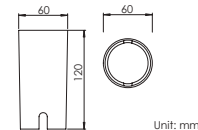

### Mounting sleeve 预埋件

WUAS01  
Cut out size: D60mm  
开孔尺寸: D60mm

Unit: mm