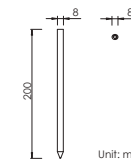

Anti-glare glass lens 光学配件