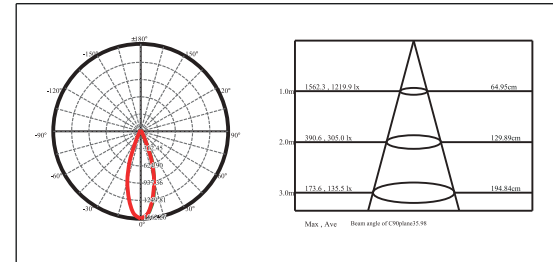

Optical Specification 配光曲线