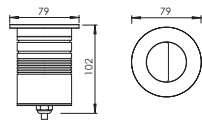

DEXWUL0712B