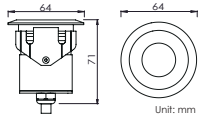

BE-UWL0301B