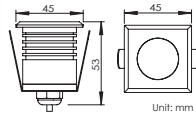

STEP LIGHT 阶梯灯

Unit: mm

Unit: mm

Item number 产品型号	Watts 功率	Input Volt 输入电压	CCT 色温	LED Lumens 光通量	Beam Angle 光束角	Cut out 开孔尺寸	Recess 安装深度
BE-STL0101A	1W	12/24V	3000K	120lm	21°	D40	55
BE-STL0101B	1W	12/24V	3000K	120lm	21°	D40	55

Features 产品特点

Aluminium Step Light

For outdoor step / decking / marker

LED: 1W
Beam Angle: 21° / 36°
Color Temperature: 2700K / 3000K / 4000K
Finish: Matt Silver Anodized
IP rated: IP65
Cut out: D40 (for deck mounting)

12/24VDC input, built-in DC driver with 1M of power cable

3 year limited guarantee

Patent 专利 #: ZL 2015 2 0276208.6

铝制阶梯灯

适用于户外：楼梯、走道、台阶等区域

LED: 1W
光束角：21° / 36°
色温：2700K / 3000K / 4000K
颜色：氧化雾银
防护等级：IP65
开孔尺寸：D40 (嵌入安装)

输入电压：12 / 24VDC；内置DC-DC驱动·自带配线长度1米

3年有限整灯品质保证

Optical Accessories 可选配件

Mounting sleeve 预埋件

Unit: mm

Anti-glare glass lens 光学配件

Unit: mm

IP68 junction box 防水接线盒

Optional style 可选款式

Optional finish 可选颜色