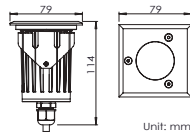

Unit: mm

Item number 产品型号	Watts 功率	Input Volt 输入电压	CCT 色温	LED Lumens 光通量	Beam Angle 光束角	Cut out 开孔尺寸	Recess 安装深度
DEXDUL0901A	9W	12/24V	3000K	1050lm	38°	D70	120
DEXDUL0901B	9W	12/24V	3000K	1050lm	38°	D70	120
DEXDUL0801A	8W	12/24V	3000K	750lm	25°	D70	120
DEXDUL0801B	8W	12/24V	3000K	750lm	25°	D70	120

Features 产品特点

Stainless Steel Driveover Up Light
For outdoor inground / recessed / path / decking

LED: 9W / 8W
Beam Angle: 9W (20° / 30° / 38°); 8W (25° / 40° / 60°)
Color Temperature: 2700K / 3000K / 4000K
Finish: Satin 316 Stainless Steel
IP rated: IP67
Cut out: D70 (for deck mounting)

12/24VDC input, built-in DC driver with 2M of power cable
(9W: Input wattage must be 2 times higher than the rated LED wattage to insure LED start-up)

3 year limited guarantee

不锈钢埋地灯
适用于户外：走道、庭院、花园区域

LED: 9W / 8W
光束角: 9W (20° / 30° / 38°); 8W (25° / 40° / 60°)
色温: 2700K / 3000K / 4000K
颜色: 不锈钢316
防护等级: IP67
开孔尺寸: D70 (嵌入安装)

输入电压: 12 / 24VDC; 内置DC-DC驱动·自带配线长度2米
(注: 因9W内置驱动启动电流要求较高·请保证电源功率高于灯具功率3倍)

3年有限整灯品质保证