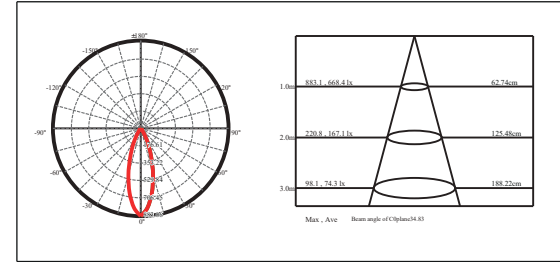

Optical Specification 配光曲线

Optical Accessories 可选配件

Mounting sleeve 预埋件

Unit: mm

Anti-glare glass lens 光学配件

Unit: mm

IP68 junction box 防水接线盒