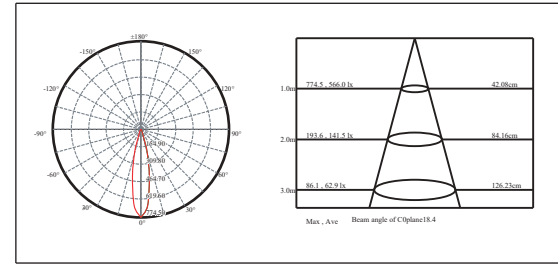

Optical Specification 配光曲线

Optical Accessories 可选配件

Mounting sleeve 预埋件

Unit: mm

IP68 junction box 防水接线盒