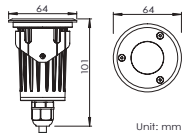

RECESSED LIGHT 埋地灯

Unit: mm

Unit: mm

Item number 产品型号	Watts 功率	Input Volt 输入电压	CCT 色温	LED Lumens 光通量	Beam Angle 光束角	Cut out 开孔尺寸	Recess 安装深度
DEXDUL0501A	5W	12/24V	3000K	550lm	40°	D57	105
DEXDUL0501B	5W	12/24V	3000K	550lm	40°	D57	105
DEXDUL0301A	3W	12/24V	3000K	250lm	20°	D57	105
DEXDUL0301B	3W	12/24V	3000K	250lm	20°	D57	105

Features 产品特点

Stainless Steel Driveover Up Light
For outdoor inground / recessed / path / decking

LED: 5W / 3W
Beam Angle: 5W (24° / 40° / 60°); 3W (20° / 40° / 60°)
Color Temperature: 2700K / 3000K / 4000K
Finish: Satin 316 Stainless Steel
IP rated: IP67
Cut out: D57 (for deck mounting)

12/24VDC input, built-in DC driver with 2M of power cable
(5W: Input wattage must be 3 times higher than the rated LED wattage to insure LED start-up)

3 year limited guarantee

不锈钢埋地灯
适用于户外：走道、庭院、花园区域

LED: 5W / 3W
光束角：5W (24° / 40° / 60°); 3W (20° / 40° / 60°)
色温：2700K / 3000K / 4000K
颜色：不锈钢316
防护等级：IP67
开孔尺寸：D57 (嵌入安装)

输入电压：12 / 24VDC; 内置DC-DC驱动·自带配线长度2米
(注：因5W内置驱动启动电流要求较高·请保证电源功率高于灯具功率4倍)

3年有限整灯品质保证

Optical Specification 配光曲线

Optical Accessories 可选配件

Mounting sleeve 预埋件

Unit: mm

Anti-glare glass lens 光学配件

Unit: mm

IP68 junction box 防水接线盒