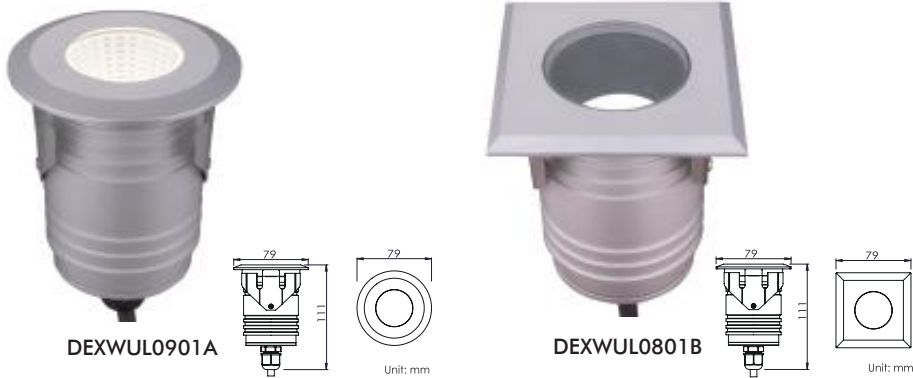

RECESSED LIGHT 埋地灯