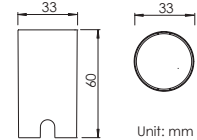

### Mounting sleeve 预埋件

WUAS05  
Cut out size: D33mm  
开孔尺寸: D33mm

Unit: mm