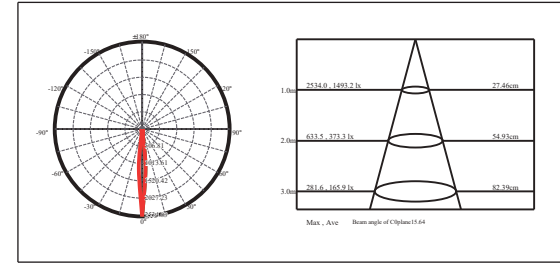

Optical Specification 配光曲线