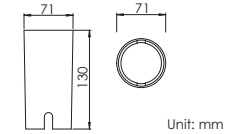

Optical Accessories 可选配件

Mounting sleeve 预埋件

Unit: mm