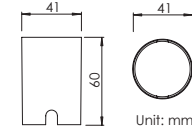

### Mounting sleeve 预埋件

STAS01  
Cut out size: D41mm  
开孔尺寸: D41mm

Unit: mm