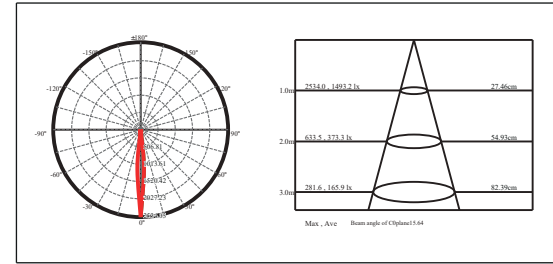

Optical Specification 配光曲线

Optical Accessories 可选配件

Mounting sleeve 预埋件

Unit: mm

Anti-glare glass lens 光学配件

Unit: mm

IP68 junction box 防水接线盒