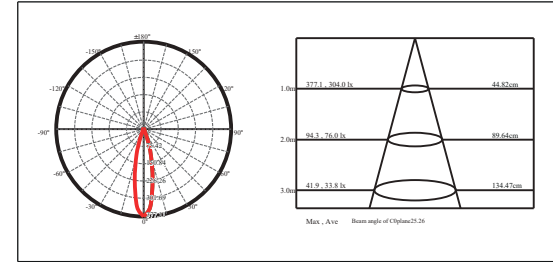

Optical Specification 配光曲线

Optical Accessories 可选配件

Mounting sleeve 预埋件

Unit: mm

Anti-glare glass lens 光学配件

Unit: mm

IP68 junction box 防水接线盒