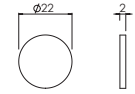

UNDERWATER LIGHT 水下灯

Unit: mm

Unit: mm

Item number 产品型号	Watts 功率	Input Volt 输入电压	CCT 色温	LED Lumens 光通量	Beam Angle 光束角	Cut out 开孔尺寸	Recess 安装深度
BE-UWL0102A	1W	12/24V	3000K	120lm	21°	D40	60
BE-UWL0102B	1W	12/24V	3000K	120lm	21°	D40	60

Features 产品特点

Stainless Steel Underwater Light
For swimming pool / fountain / aquarium

LED: 1W
Beam Angle: 15° / 21° / 36° / 60°
Color Temperature: 2700K / 3000K / 4000K
Finish: Satin 316 Stainless Steel
IP rated: IP68
Cut out: D40 (for deck mounting)

12/24VDC input, built-in DC driver with 2M of power cable

3 year limited guarantee

不锈钢水下灯
适用于泳池、喷泉、水景等区域

LED: 1W
光束角: 15° / 21° / 36° / 60°
色温: 2700K / 3000K / 4000K
颜色: 不锈钢316
防护等级: IP68
开孔尺寸: D40 (嵌入安装)

输入电压: 12 / 24VDC; 内置DC-DC驱动, 自带配线长度2米

3年有限整灯品质保证

Patent 专利 #: ZL 2015 2 0276208.6

Optical Specification 配光曲线

Optical Accessories 可选配件

Mounting sleeve 预埋件

Unit: mm

Anti-glare glass lens 光学配件

Unit: mm

IP68 junction box 防水接线盒