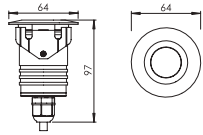

DEXWUL0502B