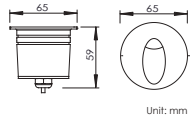

BE-STL0312A

Unit: mm