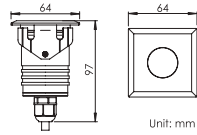

Unit: mm

Item number 产品型号	Watts 功率	Input Volt 输入电压	CCT 色温	LED Lumens 光通量	Beam Angle 光束角	Cut out 开孔尺寸	Recess 安装深度
DEXWUL0502A	5W	12/24V	3000K	550lm	40°	D51	105
DEXWUL0502B	5W	12/24V	3000K	550lm	40°	D51	105

Features 产品特点

Aluminium Walkover Up Light

For outdoor inground / recessed / path / decking

LED: 5W
Reduced Glare: Sunken light source
Beam Angle: 24° / 40° / 60°
Color Temperature: 2700K / 3000K / 4000K
Finish: Matt Silver Anodized
IP rated: IP67
Cut out: D51 (for deck mounting)

12/24VDC input, built-in DC driver with 2M of power cable
(Input wattage must be 3 times higher than the rated LED wattage to insure LED start-up)

3 year limited guarantee

铝制埋地灯

适用于户外：走道、庭院、花园区域

LED: 5W
光束角：24° / 40° / 60°
色温：2700K / 3000K / 4000K
颜色：氧化雾银
防护等级：IP67
开孔尺寸：D51 (嵌入安装)

输入电压：12 / 24VDC；内置DC-DC驱动，自带配线长度2米
(注：因内置驱动启动电流要求较高，请保证电源功率高于灯具功率4倍)

3年有限整灯品质保证