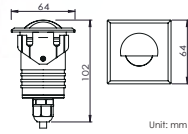

STEP LIGHT 阶梯灯

Unit: mm

Unit: mm

Item number 产品型号	Watts 功率	Input Volt 输入电压	CCT 色温	LED Lumens 光通量	Cable Length 电线长度	Cut out 开孔尺寸	Recess 安装深度
BE-STL0301A	3W	12/24V	3000K	250lm	1m	D51	100
BE-STL0301B	3W	12/24V	3000K	250lm	1m	D51	100
BE-STL0501A	5W	12/24V	3000K	550lm	1m	D51	100
BE-STL0501B	5W	12/24V	3000K	550lm	1m	D51	100

Features 产品特点

Aluminium Step Light

For outdoor step / decking / marker

LED: 3W / 5W
Color Temperature: 2700K / 3000K / 4000K
Finish: Matt Silver Anodized
IP rated: IP67
Cut out: D51 (for deck mounting)

12/24VDC input, built-in DC driver with 2M of power cable
(5W: Input wattage must be 3 times higher than the rated LED wattage to insure LED start-up)

3 year limited guarantee

铝制阶梯灯

适用于户外：楼梯、走道、台阶等区域

LED: 3W / 5W
色温：2700K / 3000K / 4000K
颜色：氧化雾银
防护等级：IP67
开孔尺寸：D51 (嵌入安装)

输入电压：12 / 24VDC；内置DC-DC驱动，自带配线长度2米
(注：因5W内置驱动启动电流要求较高，请保证电源功率高于灯具功率4倍)

3年有限整灯品质保证

Patent 专利 #: ZL 2015 2 0276208.6

Optical Accessories 可选配件

Mounting sleeve 预埋件

Unit: mm

Anti-glare glass lens 光学配件

Unit: mm

IP68 junction box 防水接线盒

Optional style 可选款式

Optional finish 可选颜色