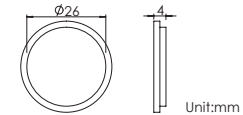

Anti-glare glass lens 光学配件

Unit: mm