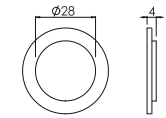

Anti-glare glass lens 光学配件