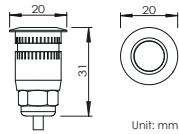

STEP LIGHT 阶梯灯

Unit: mm

Unit: mm

Unit: mm

Unit: mm

Item number 产品型号	Watts 功率	Input Current 输入电流	CCT 色温	LED Lumens 光通量	Beam Angle 光束角	Cut out 开孔尺寸	Recess 安装深度
BE-STL0102A	1W	350mA	3000K	120lm	25°	D16	35
BE-STL0102B	1W	350mA	3000K	120lm	25°	D16	35

Item number 产品型号	Watts 功率	Input Current 输入电流	CCT 色温	LED Lumens 光通量	Beam Angle 光束角	Cut out 开孔尺寸	Recess 安装深度
BE-STL0102C	1W	350mA	3000K	120lm	25°	D20	35
BE-STL0102D	1W	350mA	3000K	120lm	25°	D20	35

Features 产品特点

Aluminium Step Light

For outdoor step / decking / marker

LED: 1W

Beam Angle: 25° / 45° / 60°

Color Temperature: 2700K / 3000K / 4000K

Finish: Matt Silver Anodized

IP rated: IP67

Cut out: D16

Input current: 350mA, 3-4V DC with 1M of power cable
(The waterproof cable connector - WCC001 - is recommended for making connections)

3 year limited guarantee

铝制阶梯灯

适用于户外：楼梯、走道、台阶等区域

LED: 1W

光束角：25° / 45° / 60°

色温：2700K / 3000K / 4000K

颜色：氧化雾银

防护等级：IP67

开孔尺寸：D16

输入电流：350mA, 3-4V DC; 自带配线长度1米
(注：灯具安装时，推荐使用防水接线器WCC001)

3年有限整灯品质保证

Patent 专利 #: ZL 2015 2 0276208.6

Features 产品特点

Aluminium Step Light

For outdoor step / decking / marker

LED: 1W

Beam Angle: 25° / 45° / 60°

Color Temperature: 2700K / 3000K / 4000K

Finish: Matt Silver Anodized

IP rated: IP67

Cut out: D20

Input current: 350mA, 3-4V DC with 1M of power cable
(The waterproof cable connector - WCC001 - is recommended for making connections)

3 year limited guarantee

Patent 专利 #: ZL 2015 2 0276208.6

铝制阶梯灯

适用于户外：楼梯、走道、台阶等区域

LED: 1W

光束角：25° / 45° / 60°

色温：2700K / 3000K / 4000K

颜色：氧化雾银

防护等级：IP67

开孔尺寸：D20

输入电流：350mA, 3-4V DC; 自带配线长度1米
(注：灯具安装时，推荐使用防水接线器WCC001)

3年有限整灯品质保证