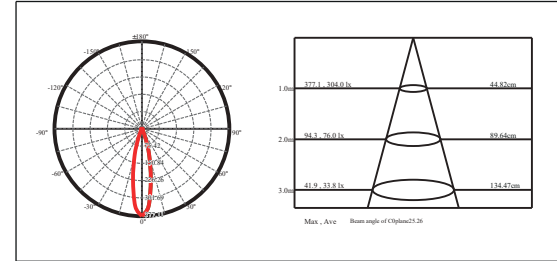

Optical Specification 配光曲线

Optical Accessories 可选配件

Spike 地插