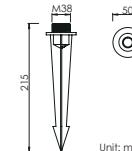

PATH LIGHT 庭院灯

Item number 产品型号	Watts 功率	Input Volt 输入电压	CCT 色温	LED Lumens 光通量	Beam Angle 光束角	Diameter 直径	Stem Length 灯杆长度
BE-PAL1502/25	15W	24V	3000K	1650lm	15°	D65	250
BE-PAL1502/50	15W	24V	3000K	1650lm	15°	D65	500
BE-PAL1502/75	15W	24V	3000K	1650lm	15°	D65	750

Features 产品特点

Aluminium Path Light

For outdoor / path / access / spot / landscape

LED: 15W
Beam Angle: 15° / 24° / 38° / 60°
Color Temperature: 2700K / 3000K / 4000K
Finish: Matt Black Anodized
IP rated: IP65

24VDC input, built-in IP68 junction box for wire connecting (Input wattage must be 2 times higher than the rated LED wattage to insure LED start-up)

3 year limited guarantee

铝制小路灯

适用于户外：庭院、花园等区域

LED: 15W
光束角：15° / 24° / 38° / 60°
色温：2700K / 3000K / 4000K
颜色：氧化雾黑
防护等级：IP65

输入电压：24VDC；内置IP68防水接线盒
(注：因内置驱动启动电流要求较高，请保证电源功率高于灯具功率3倍)

3年有限整灯品质保证

Patent 专利 #: ZL 2015 2 0280930.7 / ZL 2015 3 0124478.0

Optical Specification 配光曲线

Optical Accessories 可选配件

Spike 地插

Unit: mm

Anti-glare glass lens 光学配件

Optional finish 可选颜色