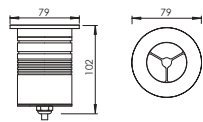

DEXWUL0712C

Unit: mm

Item number 产品型号	Watts 功率	Input Volt 输入电压	CCT 色温	LED Lumens 光通量	Beam Angle 光束角	Cut out 开孔尺寸	Recess 安装深度
DEXWUL0712A	7W	24V	3000K	750lm	38°	D65	110
DEXWUL0712B	7W	24V	3000K	750lm	38°	D65	110
DEXWUL0712C	7W	24V	3000K	750lm	38°	D65	110

Features 产品特点

Stainless Steel Walkover Up Light
For outdoor inground / recessed / path / decking

LED: 7W
Reduced Glare: Sunken light source
Beam Angle: 15° / 25° / 38° / 60°
Color Temperature: 2700K / 3000K / 4000K
Finish: Satin 316 Stainless Steel
IP rated: IP67
Cut out: D65 (for deck mounting)

24VDC input, built-in DC driver with 2M of power cable

3 year limited guarantee

不锈钢埋地灯
适用于户外：广场、走道、庭院、花园区域

LED: 7W
光束角：15° / 25° / 38° / 60°
色温：2700K / 3000K / 4000K
颜色：不锈钢316
防护等级：IP67
开孔尺寸：D65 (嵌入安装)

输入电压：24VDC；内置DC-DC驱动，自带配线长度2米

3年有限整灯品质保证