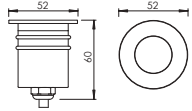

UNDERWATER LIGHT 水下灯

BE-UWL0312A