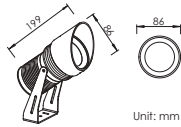

Unit: mm

Item number 产品型号	Watts 功率	Input Volt 输入电压	CCT 色温	LED Lumens 光通量	Beam Angle 光束角	Cable length 电线长度
BE-SPM1001A/B	10W	220-240VAC	3000K	1150lm	15°	2M
BE-SPM1201A/B	12W	220-240VAC	3000K	1350lm	15°	2M
BE-SPM1501A/B	15W	220-240VAC	3000K	1650lm	15°	2M

Features 产品特点

Main Voltage Aluminium Spot Light
For outdoor access/spot/wall wash/landscape

LED: 10W / 12W / 15W
Reduced Glare: Sunken light source
Beam Angle: 15° / 24° / 36° / 50°
Color Temperature: 2700K / 3000K / 4000K
Finish: Matt Black Anodized
IP rated: IP67
Mounting Type: U bracket for solid ground; spike for soft ground

220-240VAC input, built-in driver with 2M of power cable

3 year limited guarantee

Patent 专利 #: ZL 2015 2 0276208.6

高压铝制投射灯
适用于户外：走道、庭院、花园区域

LED: 10W / 12W / 15W
光束角: 15° / 24° / 36° / 50°
色温: 2700K / 3000K / 4000K
颜色: 氧化雾黑
防护等级: IP67
安装方式: U形支架 / 地插

输入电压: 220-240VAC; 内置驱动 · 自带配线长度2米

3年有限整灯品质保证