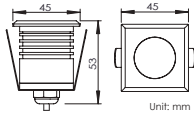

Unit: mm

Item number 产品型号	Watts 功率	Input Volt 输入电压	CCT 色温	LED Lumens 光通量	Beam Angle 光束角	Cut out 开孔尺寸	Recess 安装深度
BE-UWL0101A	1W	12/24V	3000K	120lm	21°	D40	60
BEUWL0101B	1W	12/24V	3000K	120lm	21°	D40	60

Features 产品特点

Stainless Steel Underwater Light
For swimming pool / fountain / aquarium

LED: 1W
Beam Angle: 21° / 36°
Color Temperature: 2700K / 3000K / 4000K
Finish: Satin 316 Stainless Steel
IP rated: IP68
Cut out: D40 (for deck mounting)

12/24VDC input, built-in DC driver with 2M of power cable

3 year limited guarantee

不锈钢水下灯
适用于泳池、喷泉、水景等区域

LED: 1W
光束角: 21° / 36°
色温: 2700K / 3000K / 4000K
颜色: 不锈钢316
防护等级: IP68
开孔尺寸: D40 (嵌入安装)

输入电压: 12 / 24VDC; 内置DC-DC驱动, 自带配线长度2米

3年有限整灯品质保证

Patent 专利 #: ZL 2015 2 0276208.6