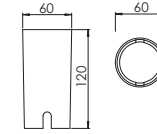

### Mounting sleeve 预埋件

WUAS01  
Cut out size: D60mm  
开孔尺寸: D60mm

Unit: mm