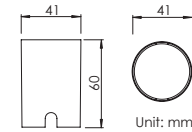

### Mounting sleeve 预埋件

STAS01  
Cut out size: D41mm  
开孔尺寸: D41mm

Unit: mm