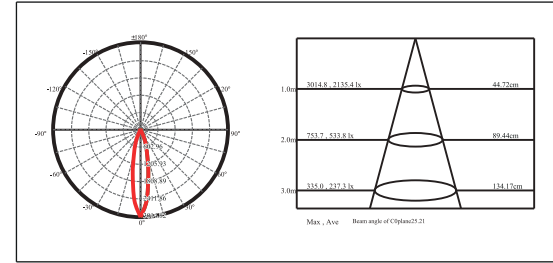

Optical Specification 配光曲线

Optical Accessories 可选配件

Spike 地插