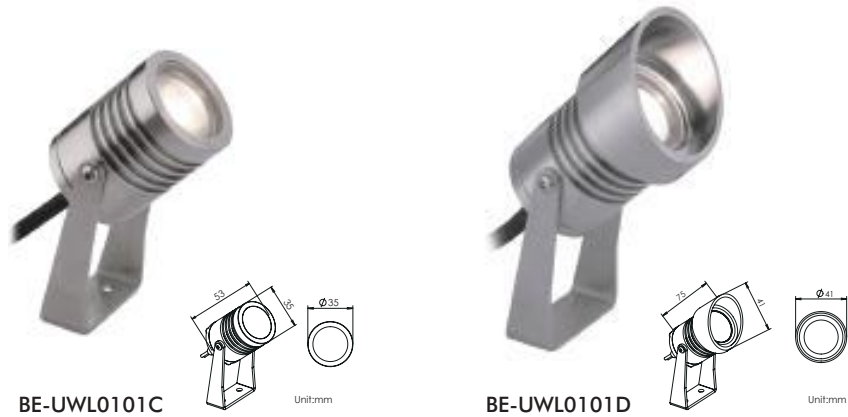

BE-UWL0101D

UNDERWATER LIGHT 水下灯

BE-UWL0101C