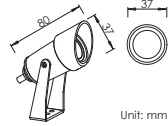

Unit: mm

Item number 产品型号	Watts 功率	Input Volt 输入电压	CCT 色温	LED Lumens 光通量	Beam Angle 光束角	Cable length 电线长度
DEXSPL0112A	1W	12/24V	3000K	120lm	21°	2M
DEXSPL0112B	1W	12/24V	3000K	120lm	21°	2M

Features 产品特点

Aluminium Spot Light

For outdoor access/spot/wall wash/landscape

LED: 1W

Reduced Glare: Sunken light source

Beam Angle: 10° / 15° / 21° / 36° / 60°

Color Temperature: 2700K / 3000K / 4000K

Finish: Matt Black Anodized

IP rated: IP67

Mounting Type: U bracket for solid ground; spike for soft ground

12/24VDC input, built-in DC driver with 2M of power cable

3 year limited guarantee

铝制投射灯

适用于户外：走道、庭院、花园区域

LED: 1W

光束角：10° / 15° / 21° / 36° / 60°

色温：2700K / 3000K / 4000K

颜色：氧化雾黑

防护等级：IP67

安装方式：U形支架 / 地插

输入电压：12 / 24VDC；内置DC-DC驱动·自带配线长度2米

3年有限整灯品质保证