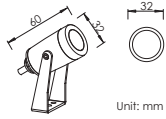

SPOT LIGHT 投射灯

Unit: mm

Unit: mm

Item number 产品型号	Watts 功率	Input Volt 输入电压	CCT 色温	LED Lumens 光通量	Beam Angle 光束角	Cable length 电线长度
DEXSPL0112A	1W	12/24V	3000K	120lm	21°	2M
DEXSPL0112B	1W	12/24V	3000K	120lm	21°	2M

Features 产品特点

Aluminium Spot Light

For outdoor access/spot/wall wash/landscape

LED: 1W

Reduced Glare: Sunken light source

Beam Angle: 10° / 15° / 21° / 36° / 60°

Color Temperature: 2700K / 3000K / 4000K

Finish: Matt Black Anodized

IP rated: IP67

Mounting Type: U bracket for solid ground; spike for soft ground

12/24VDC input, built-in DC driver with 2M of power cable

3 year limited guarantee

铝制投射灯

适用于户外：走道、庭院、花园区域

LED: 1W

光束角：10° / 15° / 21° / 36° / 60°

色温：2700K / 3000K / 4000K

颜色：氧化雾黑

防护等级：IP67

安装方式：U形支架 / 地插

输入电压：12 / 24VDC；内置DC-DC驱动·自带配线长度2米

3年有限整灯品质保证

Optical Specification 配光曲线

Optical Accessories 可选配件

Spike 地插

Unit: mm

Anti-glare glass lens 光学配件

Unit: mm

IP68 junction box 防水接线盒