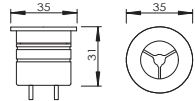

DEXWUL0113C