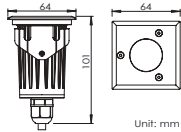

Unit: mm

Item number 产品型号	Watts 功率	Input Volt 输入电压	CCT 色温	LED Lumens 光通量	Beam Angle 光束角	Cut out 开孔尺寸	Recess 安装深度
DEXDUL0501A	5W	12/24V	3000K	550lm	40°	D57	105
DEXDUL0501B	5W	12/24V	3000K	550lm	40°	D57	105
DEXDUL0301A	3W	12/24V	3000K	250lm	20°	D57	105
DEXDUL0301B	3W	12/24V	3000K	250lm	20°	D57	105

Features 产品特点

Stainless Steel Driveover Up Light
For outdoor inground / recessed / path / decking

LED: 5W / 3W
Beam Angle: 5W (24° / 40° / 60°); 3W (20° / 40° / 60°)
Color Temperature: 2700K / 3000K / 4000K
Finish: Satin 316 Stainless Steel
IP rated: IP67
Cut out: D57 (for deck mounting)

12/24VDC input, built-in DC driver with 2M of power cable
(5W: Input wattage must be 3 times higher than the rated LED wattage to insure LED start-up)

3 year limited guarantee

不锈钢埋地灯
适用于户外：走道、庭院、花园区域

LED: 5W / 3W
光束角：5W (24° / 40° / 60°); 3W (20° / 40° / 60°)
色温：2700K / 3000K / 4000K
颜色：不锈钢316
防护等级：IP67
开孔尺寸：D57 (嵌入安装)

输入电压：12 / 24VDC; 内置DC-DC驱动·自带配线长度2米
(注：因5W内置驱动启动电流要求较高·请保证电源功率高于灯具功率4倍)

3年有限整灯品质保证