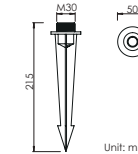

PATH LIGHT 庭院灯

Item number 产品型号	Watts 功率	Input Volt 输入电压	CCT 色温	LED Lumens 光通量	Beam Angle 光束角	Diameter 直径	Stem Length 灯杆长度
BE-PAL0502/25	5W	12/24V	3000K	550lm	24°	D50	250
BE-PAL0502/50	5W	12/24V	3000K	550lm	24°	D50	500
BE-PAL0502/75	5W	12/24V	3000K	550lm	24°	D50	750

Features 产品特点

Aluminium Path Light

For outdoor / path / access / spot / landscape

LED: 5W
Beam Angle: 24° / 40° / 60°
Color Temperature: 2700K / 3000K / 4000K
Finish: Matt Silver Anodized
IP rated: IP65

12/24VDC input, built-in IP68 junction box for wire connecting (Input wattage must be 3 times higher than the rated LED wattage to insure LED start-up)

3 year limited guarantee

铝制庭院灯

适用于户外：庭院、花园等区域

LED: 5W
光束角：24° / 40° / 60°
色温：2700K / 3000K / 4000K
颜色：氧化雾银
防护等级：IP65

输入电压：12 / 24VDC；内置IP68防水接线盒
(注：因内置驱动启动电流要求较高，请保证电源功率高于灯具功率4倍)

3年有限整灯品质保证

Patent 专利 #: ZL 2015 2 0280930.7 / ZL 2015 3 0124478.0

Optical Specification 配光曲线

Optical Accessories 可选配件

Spike 地插

Unit: mm

Anti-glare glass lens 光学配件

Optional finish 可选颜色