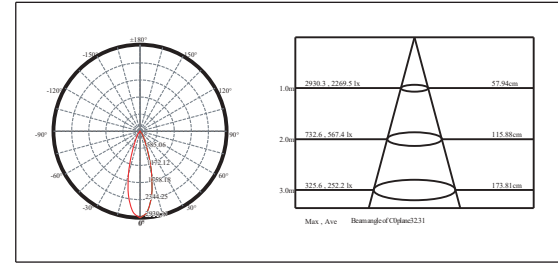

Optical Specification 配光曲线