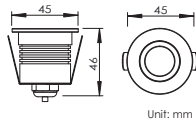

STEP LIGHT 阶梯灯

BE-STL0105A