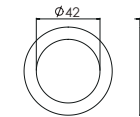

RECESSED LIGHT 埋地灯

Unit: mm

Unit: mm

Item number 产品型号	Watts 功率	Input Volt 输入电压	CCT 色温	LED Lumens 光通量	Beam Angle 光束角	Cut out 开孔尺寸	Recess 安装深度
DEXDUL0901A	9W	12/24V	3000K	1050lm	38°	D70	120
DEXDUL0901B	9W	12/24V	3000K	1050lm	38°	D70	120
DEXDUL0801A	8W	12/24V	3000K	750lm	25°	D70	120
DEXDUL0801B	8W	12/24V	3000K	750lm	25°	D70	120

Features 产品特点

Stainless Steel Driveover Up Light
For outdoor inground / recessed / path / decking

LED: 9W / 8W
Beam Angle: 9W (20° / 30° / 38°); 8W (25° / 40° / 60°)
Color Temperature: 2700K / 3000K / 4000K
Finish: Satin 316 Stainless Steel
IP rated: IP67
Cut out: D70 (for deck mounting)

12/24VDC input, built-in DC driver with 2M of power cable
(9W: Input wattage must be 2 times higher than the rated LED wattage to insure LED start-up)

3 year limited guarantee

不锈钢埋地灯
适用于户外：走道、庭院、花园区域

LED: 9W / 8W
光束角: 9W (20° / 30° / 38°); 8W (25° / 40° / 60°)
色温: 2700K / 3000K / 4000K
颜色: 不锈钢316
防护等级: IP67
开孔尺寸: D70 (嵌入安装)

输入电压: 12 / 24VDC; 内置DC-DC驱动·自带配线长度2米
(注: 因9W内置驱动启动电流要求较高·请保证电源功率高于灯具功率3倍)

3年有限整灯品质保证

Optical Specification 配光曲线

Optical Accessories 可选配件

Mounting sleeve 预埋件

Unit: mm

Anti-glare glass lens 光学配件

Unit: mm

IP68 junction box 防水接线盒