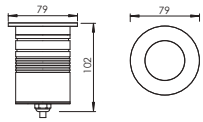

RECESSED LIGHT 埋地灯

DEXWUL0712A