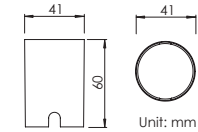

### Mounting sleeve 预埋件

STAS01  
Cut out size: D41mm  
开孔尺寸: D41mm

Unit: mm