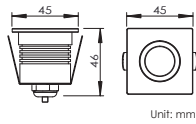

BE-STL0105B