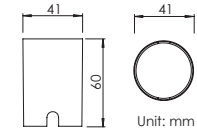

### Mounting sleeve 预埋件

STAS01  
Cut out size: D41mm  
开孔尺寸: D41mm

Unit: mm