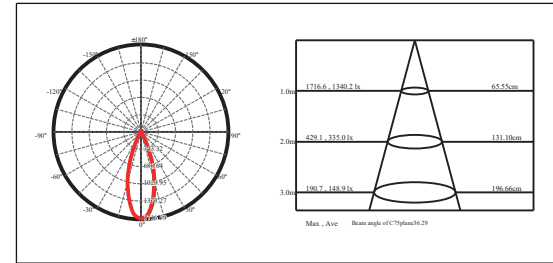

Optical Specification 配光曲线

Optical Accessories 可选配件

Mounting sleeve 预埋件

Unit: mm

Anti-glare glass lens 光学配件

Unit: mm

IP68 junction box 防水接线盒