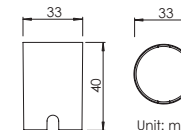

### Mounting sleeve 预埋件

WUAS04  
Cut out size: D33mm  
开孔尺寸: D33mm