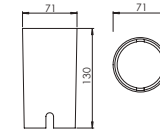

### Mounting sleeve 预埋件

WUAS02  
Cut out size: D71mm  
开孔尺寸：D71mm

Unit: mm