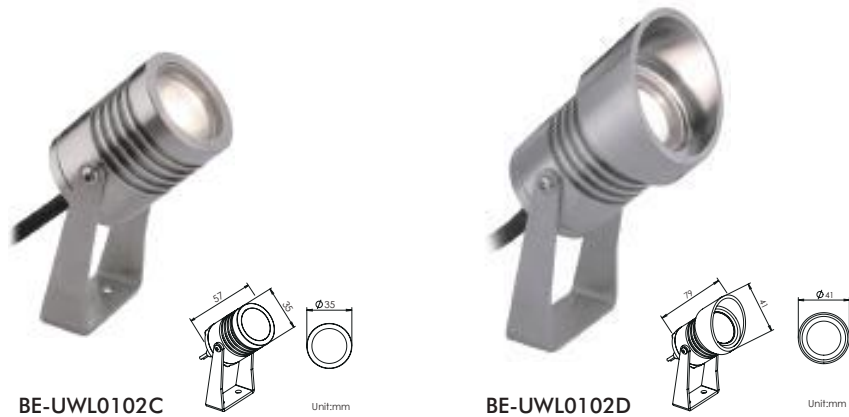

UNDERWATER LIGHT 水下灯

BE-UWL0102C

BE-UWL0102D

Item number 产品型号	Watts 功率	Input Volt 输入电压	CCT 色温	LED Lumens 光通量	Beam Angle 光束角	Cable length 电线长度
BE-UWL0102C	1W	12/24V	3000K	120lm	21°	2M
BE-UWL0102D	1W	12/24V	3000K	120lm	21°	2M

Features 产品特点

Stainless Steel Underwater Light
For swimming pool / fountain / aquarium

LED: 1W
Beam Angle: 15° / 21° / 36° / 60°
Color Temperature: 2700K / 3000K / 4000K
Finish: Satin 316 Stainless Steel
IP rated: IP68
Mounting Type: U bracket for solid ground; spike for soft ground

12/24VDC input, built-in DC driver with 2M of power cable

3 year limited guarantee

不锈钢水下灯
适用于泳池、喷泉、水景等区域

LED: 1W
光束角: 15° / 21° / 36° / 60°
色温: 2700K / 3000K / 4000K
颜色: 不锈钢316
防护等级: IP68
安装方式: U形支架 / 地插

输入电压: 12 / 24VDC; 内置DC-DC驱动, 自带配线长度2米

3年有限整灯品质保证

Patent 专利 #: ZL 2015 2 0276208.6