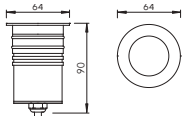

RECESSED LIGHT 埋地灯

DEXWUL0412A