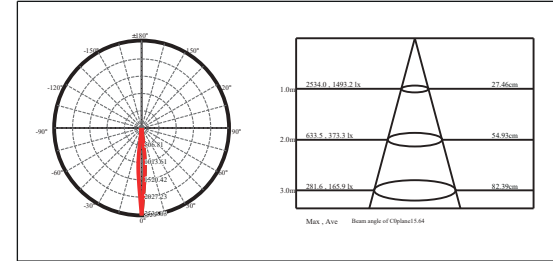

Optical Specification 配光曲线

Optical Accessories 可选配件

Spike 地插