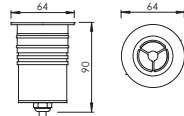

DEXWUL0412C