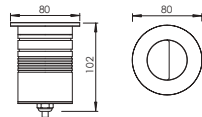

BE-UWL0712B