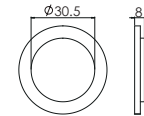

RECESSED LIGHT 埋地灯

Unit: mm

Unit: mm

Item number 产品型号	Watts 功率	Input Volt 输入电压	CCT 色温	LED Lumens 光通量	Beam Angle 光束角	Cut out 开孔尺寸	Recess 安装深度
DEXDUL0501A	5W	12/24V	3000K	550lm	40°	D57	105
DEXDUL0501B	5W	12/24V	3000K	550lm	40°	D57	105
DEXDUL0301A	3W	12/24V	3000K	250lm	20°	D57	105
DEXDUL0301B	3W	12/24V	3000K	250lm	20°	D57	105

Features 产品特点

Stainless Steel Driveover Up Light
For outdoor inground / recessed / path / decking

LED: 5W / 3W
Beam Angle: 5W (24° / 40° / 60°); 3W (20° / 40° / 60°)
Color Temperature: 2700K / 3000K / 4000K
Finish: Satin 316 Stainless Steel
IP rated: IP67
Cut out: D57 (for deck mounting)

12/24VDC input, built-in DC driver with 2M of power cable
(5W: Input wattage must be 3 times higher than the rated LED wattage to insure LED start-up)

3 year limited guarantee

不锈钢埋地灯
适用于户外：走道、庭院、花园区域

LED: 5W / 3W
光束角：5W (24° / 40° / 60°); 3W (20° / 40° / 60°)
色温：2700K / 3000K / 4000K
颜色：不锈钢316
防护等级：IP67
开孔尺寸：D57 (嵌入安装)

输入电压：12 / 24VDC; 内置DC-DC驱动·自带配线长度2米
(注：因5W内置驱动启动电流要求较高·请保证电源功率高于灯具功率4倍)

3年有限整灯品质保证

Optical Specification 配光曲线

Optical Accessories 可选配件

Mounting sleeve 预埋件

Unit: mm

Anti-glare glass lens 光学配件

Unit: mm

IP68 junction box 防水接线盒