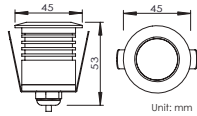

STEP LIGHT 阶梯灯

Unit: mm

Unit: mm

Item number 产品型号	Watts 功率	Input Volt 输入电压	CCT 色温	LED Lumens 光通量	Beam Angle 光束角	Cut out 开孔尺寸	Recess 安装深度
BE-STL0101A	1W	12/24V	3000K	120lm	21°	D40	55
BE-STL0101B	1W	12/24V	3000K	120lm	21°	D40	55

Features 产品特点

Aluminium Step Light

For outdoor step / decking / marker

LED: 1W
Beam Angle: 21° / 36°
Color Temperature: 2700K / 3000K / 4000K
Finish: Matt Silver Anodized
IP rated: IP65
Cut out: D40 (for deck mounting)

12/24VDC input, built-in DC driver with 1M of power cable

3 year limited guarantee

Patent 专利 #: ZL 2015 2 0276208.6

铝制阶梯灯

适用于户外：楼梯、走道、台阶等区域

LED: 1W
光束角：21° / 36°
色温：2700K / 3000K / 4000K
颜色：氧化雾银
防护等级：IP65
开孔尺寸：D40 (嵌入安装)

输入电压：12 / 24VDC；内置DC-DC驱动·自带配线长度1米

3年有限整灯品质保证

Optical Accessories 可选配件

Mounting sleeve 预埋件

Unit: mm

Anti-glare glass lens 光学配件

Unit: mm

IP68 junction box 防水接线盒

Optional style 可选款式

Optional finish 可选颜色