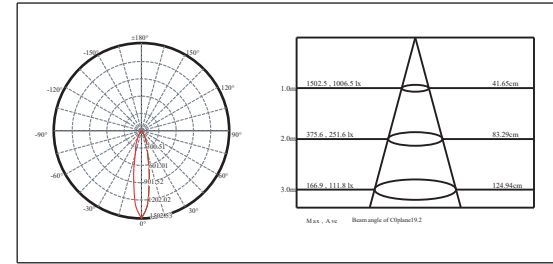

Optical Specification 配光曲线

Optical Accessories 可选配件

Mounting sleeve 预埋件

Unit: mm

IP68 junction box 防水接线盒