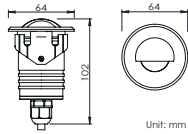

STEP LIGHT 阶梯灯

Unit: mm

Unit: mm

Item number 产品型号	Watts 功率	Input Volt 输入电压	CCT 色温	LED Lumens 光通量	Cable Length 电线长度	Cut out 开孔尺寸	Recess 安装深度
BE-STL0301A	3W	12/24V	3000K	250lm	1m	D51	100
BE-STL0301B	3W	12/24V	3000K	250lm	1m	D51	100
BE-STL0501A	5W	12/24V	3000K	550lm	1m	D51	100
BE-STL0501B	5W	12/24V	3000K	550lm	1m	D51	100

Features 产品特点

Aluminium Step Light

For outdoor step / decking / marker

LED: 3W / 5W
Color Temperature: 2700K / 3000K / 4000K
Finish: Matt Silver Anodized
IP rated: IP67
Cut out: D51 (for deck mounting)

12/24VDC input, built-in DC driver with 2M of power cable
(5W: Input wattage must be 3 times higher than the rated LED wattage to insure LED start-up)

3 year limited guarantee

铝制阶梯灯

适用于户外：楼梯、走道、台阶等区域

LED: 3W / 5W
色温：2700K / 3000K / 4000K
颜色：氧化雾银
防护等级：IP67
开孔尺寸：D51 (嵌入安装)

输入电压：12 / 24VDC；内置DC-DC驱动，自带配线长度2米
(注：因5W内置驱动启动电流要求较高，请保证电源功率高于灯具功率4倍)

3年有限整灯品质保证

Patent 专利 #: ZL 2015 2 0276208.6

Optical Accessories 可选配件

Mounting sleeve 预埋件

Unit: mm

Anti-glare glass lens 光学配件

Unit: mm

IP68 junction box 防水接线盒

Optional style 可选款式

Optional finish 可选颜色