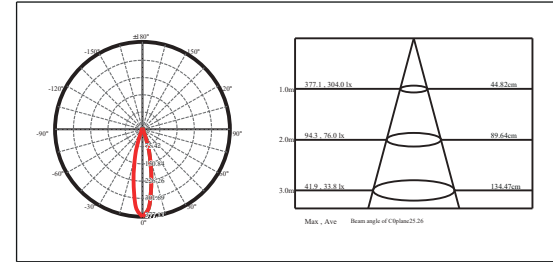

Optical Specification 配光曲线

Optical Accessories 可选配件

Mounting sleeve 预埋件

Unit: mm

Anti-glare glass lens 光学配件

Unit: mm

IP68 junction box 防水接线盒