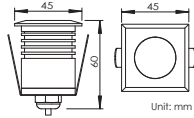

Unit: mm

Item number 产品型号	Watts 功率	Input Volt 输入电压	CCT 色温	LED Lumens 光通量	Beam Angle 光束角	Cut out 开孔尺寸	Recess 安装深度
BE-UWL0102A	1W	12/24V	3000K	120lm	21°	D40	60
BE-UWL0102B	1W	12/24V	3000K	120lm	21°	D40	60

Features 产品特点

Stainless Steel Underwater Light
For swimming pool / fountain / aquarium

LED: 1W
Beam Angle: 15° / 21° / 36° / 60°
Color Temperature: 2700K / 3000K / 4000K
Finish: Satin 316 Stainless Steel
IP rated: IP68
Cut out: D40 (for deck mounting)

12/24VDC input, built-in DC driver with 2M of power cable

3 year limited guarantee

不锈钢水下灯
适用于泳池、喷泉、水景等区域

LED: 1W
光束角: 15° / 21° / 36° / 60°
色温: 2700K / 3000K / 4000K
颜色: 不锈钢316
防护等级: IP68
开孔尺寸: D40 (嵌入安装)

输入电压: 12 / 24VDC; 内置DC-DC驱动, 自带配线长度2米

3年有限整灯品质保证

Patent 专利 #: ZL 2015 2 0276208.6