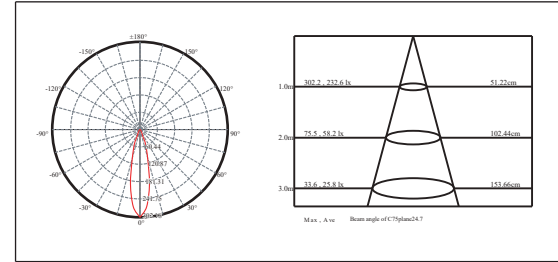

Optical Specification 配光曲线

Optical Accessories 可选配件

Mounting sleeve 预埋件

Unit: mm

IP68 junction box 防水接线盒