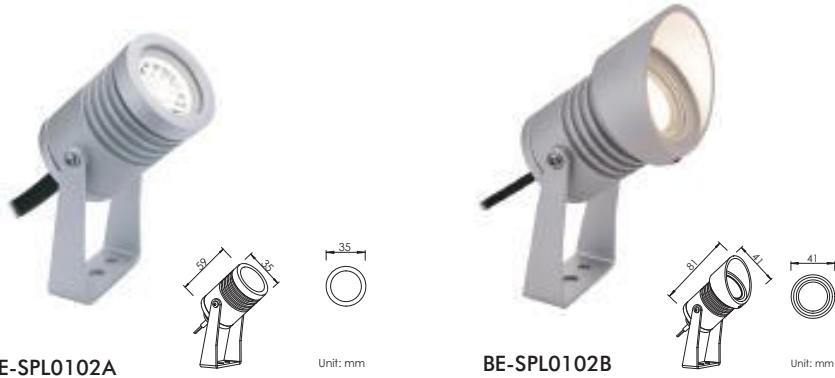

SPOT LIGHT 投射灯

Item number 产品型号	Watts 功率	Input Volt 输入电压	CCT 色温	LED Lumens 光通量	Beam Angle 光束角	Cable length 电线长度
BE-SPL0102A	1W	12/24V	3000K	120lm	21°	2M
BE-SPL0102B	1W	12/24V	3000K	120lm	21°	2M

Features 产品特点

Aluminium Spot Light

For outdoor access/spot/wall wash/landscape

LED: 1W

Beam Angle: 10° / 15° / 21° / 36° / 60°

Color Temperature: 2700K / 3000K / 4000K

Finish: Matt Silver Anodized

IP rated: IP67

Mounting Type: U bracket for solid ground; spike for soft ground

12/24VDC input, built-in DC driver with 2M of power cable

3 year limited guarantee

铝制投射灯

适用于户外：走道、庭院、花园区域

LED: 1W

光束角：10° / 15° / 21° / 36° / 60°

色温：2700K / 3000K / 4000K

颜色：氧化雾银

防护等级：IP67

安装方式：U形支架 / 地插

输入电压：12 / 24VDC；内置DC-DC驱动，自带配线长度2米

3年有限整灯品质保证

Patent 专利 #: ZL 2015 2 0276208.6