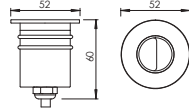

BE-UWL0312B