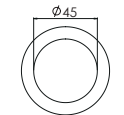

PATH LIGHT 庭院灯

Item number 产品型号	Watts 功率	Input Volt 输入电压	CCT 色温	LED Lumens 光通量	Beam Angle 光束角	Diameter 直径	Stem Length 灯杆长度
BE-PAL1502/25	15W	24V	3000K	1650lm	15°	D65	250
BE-PAL1502/50	15W	24V	3000K	1650lm	15°	D65	500
BE-PAL1502/75	15W	24V	3000K	1650lm	15°	D65	750

Features 产品特点

Aluminium Path Light

For outdoor / path / access / spot / landscape

LED: 15W
Beam Angle: 15° / 24° / 38° / 60°
Color Temperature: 2700K / 3000K / 4000K
Finish: Matt Black Anodized
IP rated: IP65

24VDC input, built-in IP68 junction box for wire connecting (Input wattage must be 2 times higher than the rated LED wattage to insure LED start-up)

3 year limited guarantee

铝制小路灯

适用于户外：庭院、花园等区域

LED: 15W
光束角：15° / 24° / 38° / 60°
色温：2700K / 3000K / 4000K
颜色：氧化雾黑
防护等级：IP65

输入电压：24VDC；内置IP68防水接线盒
(注：因内置驱动启动电流要求较高，请保证电源功率高于灯具功率3倍)

3年有限整灯品质保证

Patent 专利 #: ZL 2015 2 0280930.7 / ZL 2015 3 0124478.0

Optical Specification 配光曲线

Optical Accessories 可选配件

Spike 地插

Anti-glare glass lens 光学配件

Unit: mm

Optional finish 可选颜色