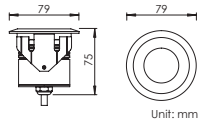

RECESSED LIGHT 埋地灯

Unit: mm

Unit: mm

Item number 产品型号	Watts 功率	Input Volt 输入电压	CCT 色温	LED Lumens 光通量	Beam Angle 光束角	Cut out 开孔尺寸	Recess 安装深度
DEXWUL0603A	6W	12/24V	3000K	550lm	25°	D65	80
DEXWUL0603B	6W	12/24V	3000K	550lm	25°	D65	80
DEXWUL0803A	8W	12/24V	3000K	750lm	25°	D65	80
DEXWUL0803B	8W	12/24V	3000K	750lm	25°	D65	80

Features 产品特点

Aluminium Walkover Dimmable Up Light
For outdoor inground / recessed / path / decking

LED: 6W / 8W
Beam Angle: 25° / 40° / 60°
Color Temperature: 2700K / 3000K / 4000K
Finish: Matt Silver Anodized
IP rated: IP67
Cut out: D65 (for deck mounting)

12/24VDC input, built-in DC driver with 2M of power cable
Dimmable support: 1-10V

3 year limited guarantee

铝制调光埋地灯
适用于户外：走道、庭院、花园区域

LED: 6W / 8W
光束角：25° / 40° / 60°
色温：2700K / 3000K / 4000K
颜色：氧化雾银
防护等级：IP67
开孔尺寸：D65 (嵌入安装)

输入电压：12 / 24VDC；内置DC-DC驱动，自带配线长度2米
调光方式：1-10V

3年有限整灯品质保证

Optical Specification 配光曲线

Optical Accessories 可选配件

Mounting sleeve 预埋件

Unit: mm

Anti-glare glass lens 光学配件

Unit: mm

IP68 junction box 防水接线盒

Optional finish 可选颜色