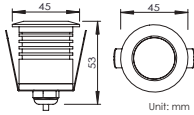

UNDERWATER LIGHT 水下灯

Unit: mm

Unit: mm

Item number 产品型号	Watts 功率	Input Volt 输入电压	CCT 色温	LED Lumens 光通量	Beam Angle 光束角	Cut out 开孔尺寸	Recess 安装深度
BE-UWL0101A	1W	12/24V	3000K	120lm	21°	D40	60
BEUWL0101B	1W	12/24V	3000K	120lm	21°	D40	60

Features 产品特点

Stainless Steel Underwater Light
For swimming pool / fountain / aquarium

LED: 1W
Beam Angle: 21° / 36°
Color Temperature: 2700K / 3000K / 4000K
Finish: Satin 316 Stainless Steel
IP rated: IP68
Cut out: D40 (for deck mounting)

12/24VDC input, built-in DC driver with 2M of power cable

3 year limited guarantee

不锈钢水下灯
适用于泳池、喷泉、水景等区域

LED: 1W
光束角: 21° / 36°
色温: 2700K / 3000K / 4000K
颜色: 不锈钢316
防护等级: IP68
开孔尺寸: D40 (嵌入安装)

输入电压: 12 / 24VDC; 内置DC-DC驱动, 自带配线长度2米

3年有限整灯品质保证

Patent 专利 #: ZL 2015 2 0276208.6

Optical Specification 配光曲线

Optical Accessories 可选配件

Mounting sleeve 预埋件

Unit: mm

Anti-glare glass lens 光学配件

Unit: mm

IP68 junction box 防水接线盒