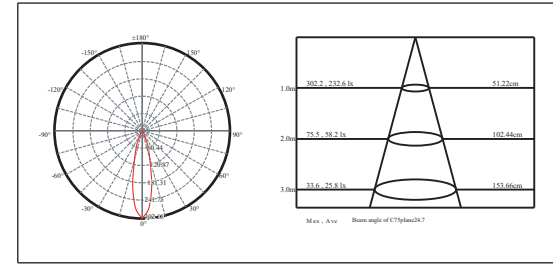

Optical Specification 配光曲线

Optical Accessories 可选配件

Mounting sleeve 预埋件

WUAS05
Cut out size: D33mm
开孔尺寸：D33mm

Unit: mm

IP68 junction box 防水接线盒

JB2001
For single fixture installation
单灯安装

JB3001
For continuous fixtures installation
连续安装

Optional finish 可选颜色

MB
Matt Black
氧化雾黑

MS
Matt Silver
氧化雾银