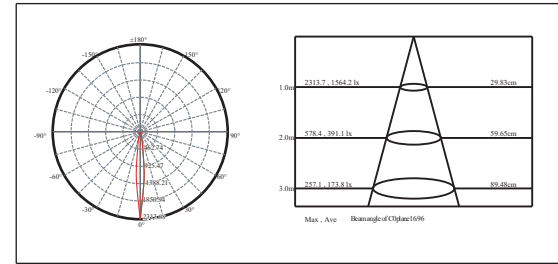

Optical Specification 配光曲线

Optical Accessories 可选配件

Mounting sleeve 预埋件

Unit: mm

IP68 junction box 防水接线盒

Optional finish 可选颜色