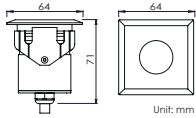

Item number 产品型号	Watts 功率	Input Volt 输入电压	CCT 色温	LED Lumens 光通量	Beam Angle 光束角	Cut out 开孔尺寸	Recess 安装深度
BE-UWL0301A	3W	12/24V	3000K	250lm	20°	D51	80
BE-UWL0301B	3W	12/24V	3000K	250lm	20°	D51	80

Features 产品特点

Stainless Steel Underwater Light
For swimming pool / fountain / aquarium

LED: 3W
Beam Angle: 20° / 40° / 60°
Color Temperature: 2700K / 3000K / 4000K
Finish: Satin 316 Stainless Steel
IP rated: IP68
Cut out: D51 (for deck mounting)

12/24VDC input, built-in DC driver with 2M of power cable

3 year limited guarantee

不锈钢水下灯
适用于泳池、喷泉、水景等区域

LED: 3W
光束角: 20° / 40° / 60°
色温: 2700K / 3000K / 4000K
颜色: 不锈钢316
防护等级: IP68
开孔尺寸: D51 (嵌入安装)

输入电压: 12 / 24VDC; 内置DC-DC驱动, 自带配线长度2米

3年有限整灯品质保证

Patent 专利 #: ZL 2015 2 0276208.6