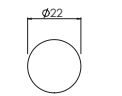

SPOT LIGHT 投射灯

Item number 产品型号	Watts 功率	Input Current 输入电流	CCT 色温	LED Lumens 光通量	Beam Angle 光束角	Cable length 电线长度
DEXSPL0111A	1W	350mA	3000K	120lm	21°	2M
DEXSPL0111B	1W	350mA	3000K	120lm	21°	2M

Features 产品特点

Aluminium Spot Light

For outdoor access/spot/wall wash/landscape

LED: 1W

Reduced Glare: Sunken light source

Beam Angle: 10° / 15° / 21° / 36° / 60°

Color Temperature: 2700K / 3000K / 4000K

Finish: Matt Black Anodized

IP rated: IP67

Mounting Type: U bracket for solid ground; spike for soft ground

Input Current: 350mA, 3-4V DC with 2M of power cable

Dimmable support: DALI / DMX / 1-10V / Triac / PWM

3 year limited guarantee

铝制投射灯

适用于户外：走道、庭院、花园区域

LED: 1W

光束角：10° / 15° / 21° / 36° / 60°

色温：2700K / 3000K / 4000K

颜色：氧化雾黑

防护等级：IP67

安装方式：U形支架 / 地插

输入电流：350mA, 3-4V DC; 自带配线长度2米

调光方式：DALI / DMX / 1-10V / 可控硅 / PWM

3年有限整灯品质保证

Optical Specification 配光曲线

Optical Accessories 可选配件

Spike 地插

Anti-glare glass lens 光学配件

Unit: mm

IP68 junction box 防水接线盒