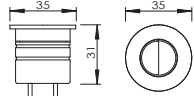

DEXWUL0113B