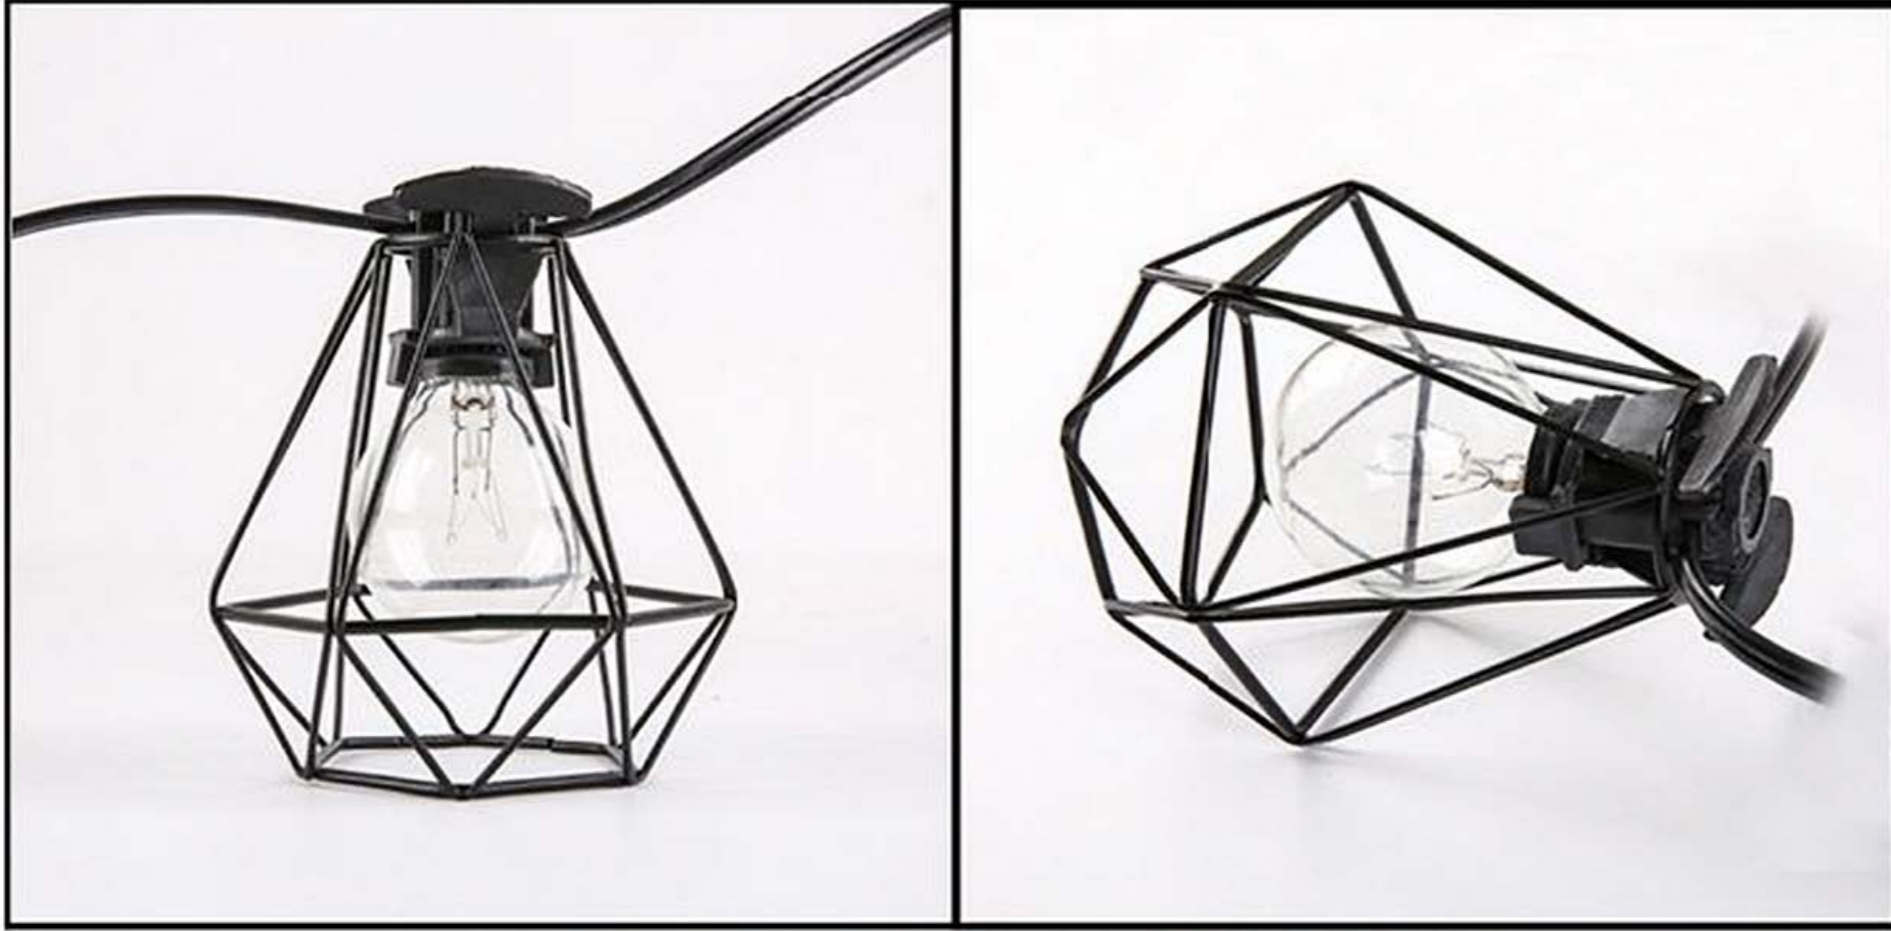

Product Model: LD-10CT-10FT-E12/G40-Modeling/3- Warm White
10CT 10FT E12 G40 Iron modeling garden String Light-
(Transparent Glass Blister/ Warm White Incandescent)
Modeling Size: Φ 80mm*84mm Material: Glass/Metal
Bulb Type Included: Incandescent Bulb: G40/10CT
Base/Socket:E12
Wire:SPT-1 20AWG/2C Black Wire
Lamp distace:6"x12"x6"
Voltage: 120V