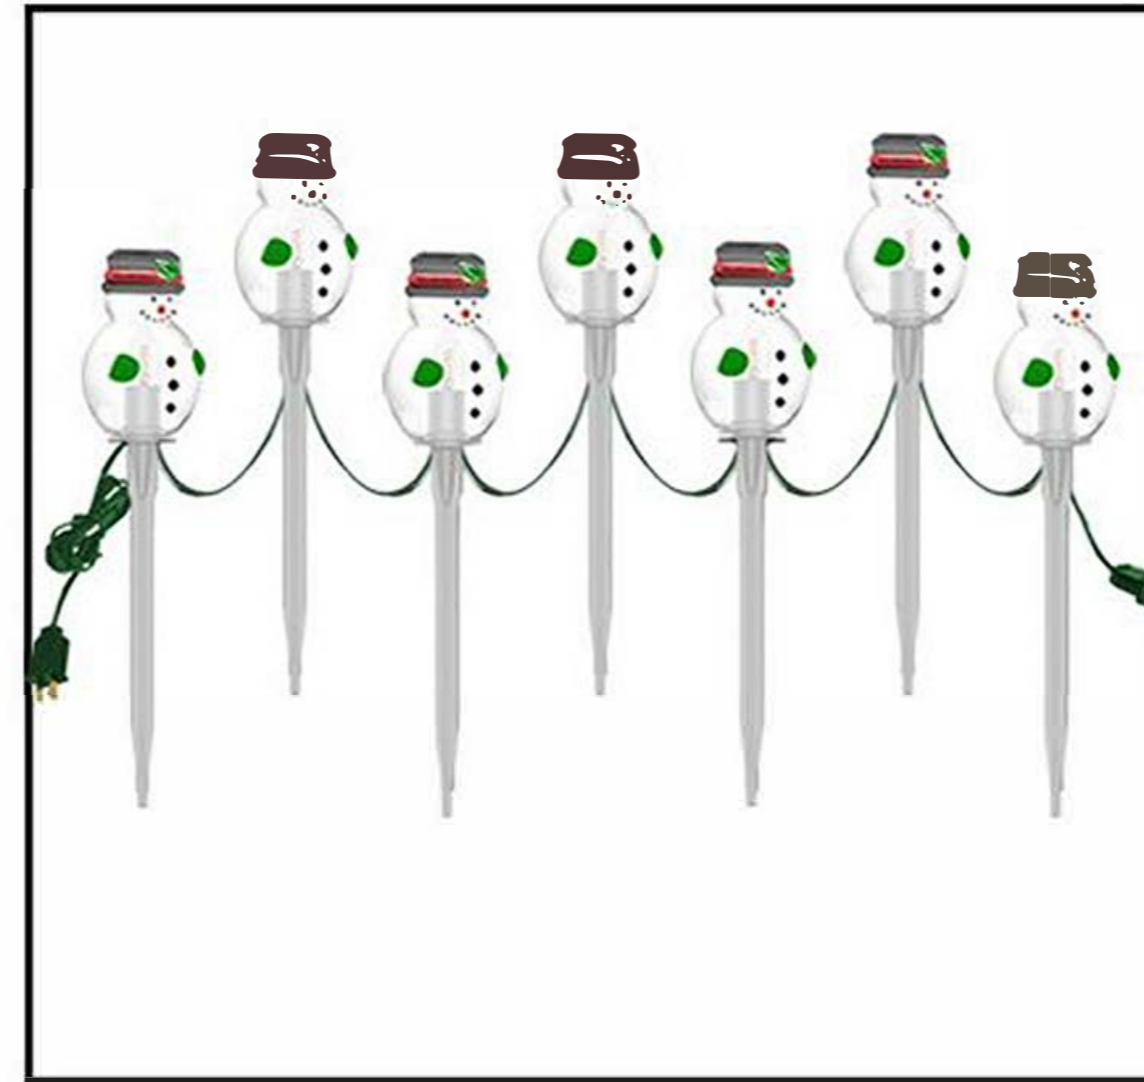

Product Model: LD-7CT-12FT-E12/Snowman/LED-W/G-Warm White
7CT 12FT LED E12 Christmas Snowman ground plug lamp
(Christmas Snowman Plastic Blister/ Warm White Filament LED)
Bulb Type Included: Filament LED   Material: Plastic
Base/Socket: E12   Power: 0.4W/Bulb
Wire: SPT-1 20AWG/2C Green Wire
Lamp distance: 30"x18"x6"
Voltage: 120V