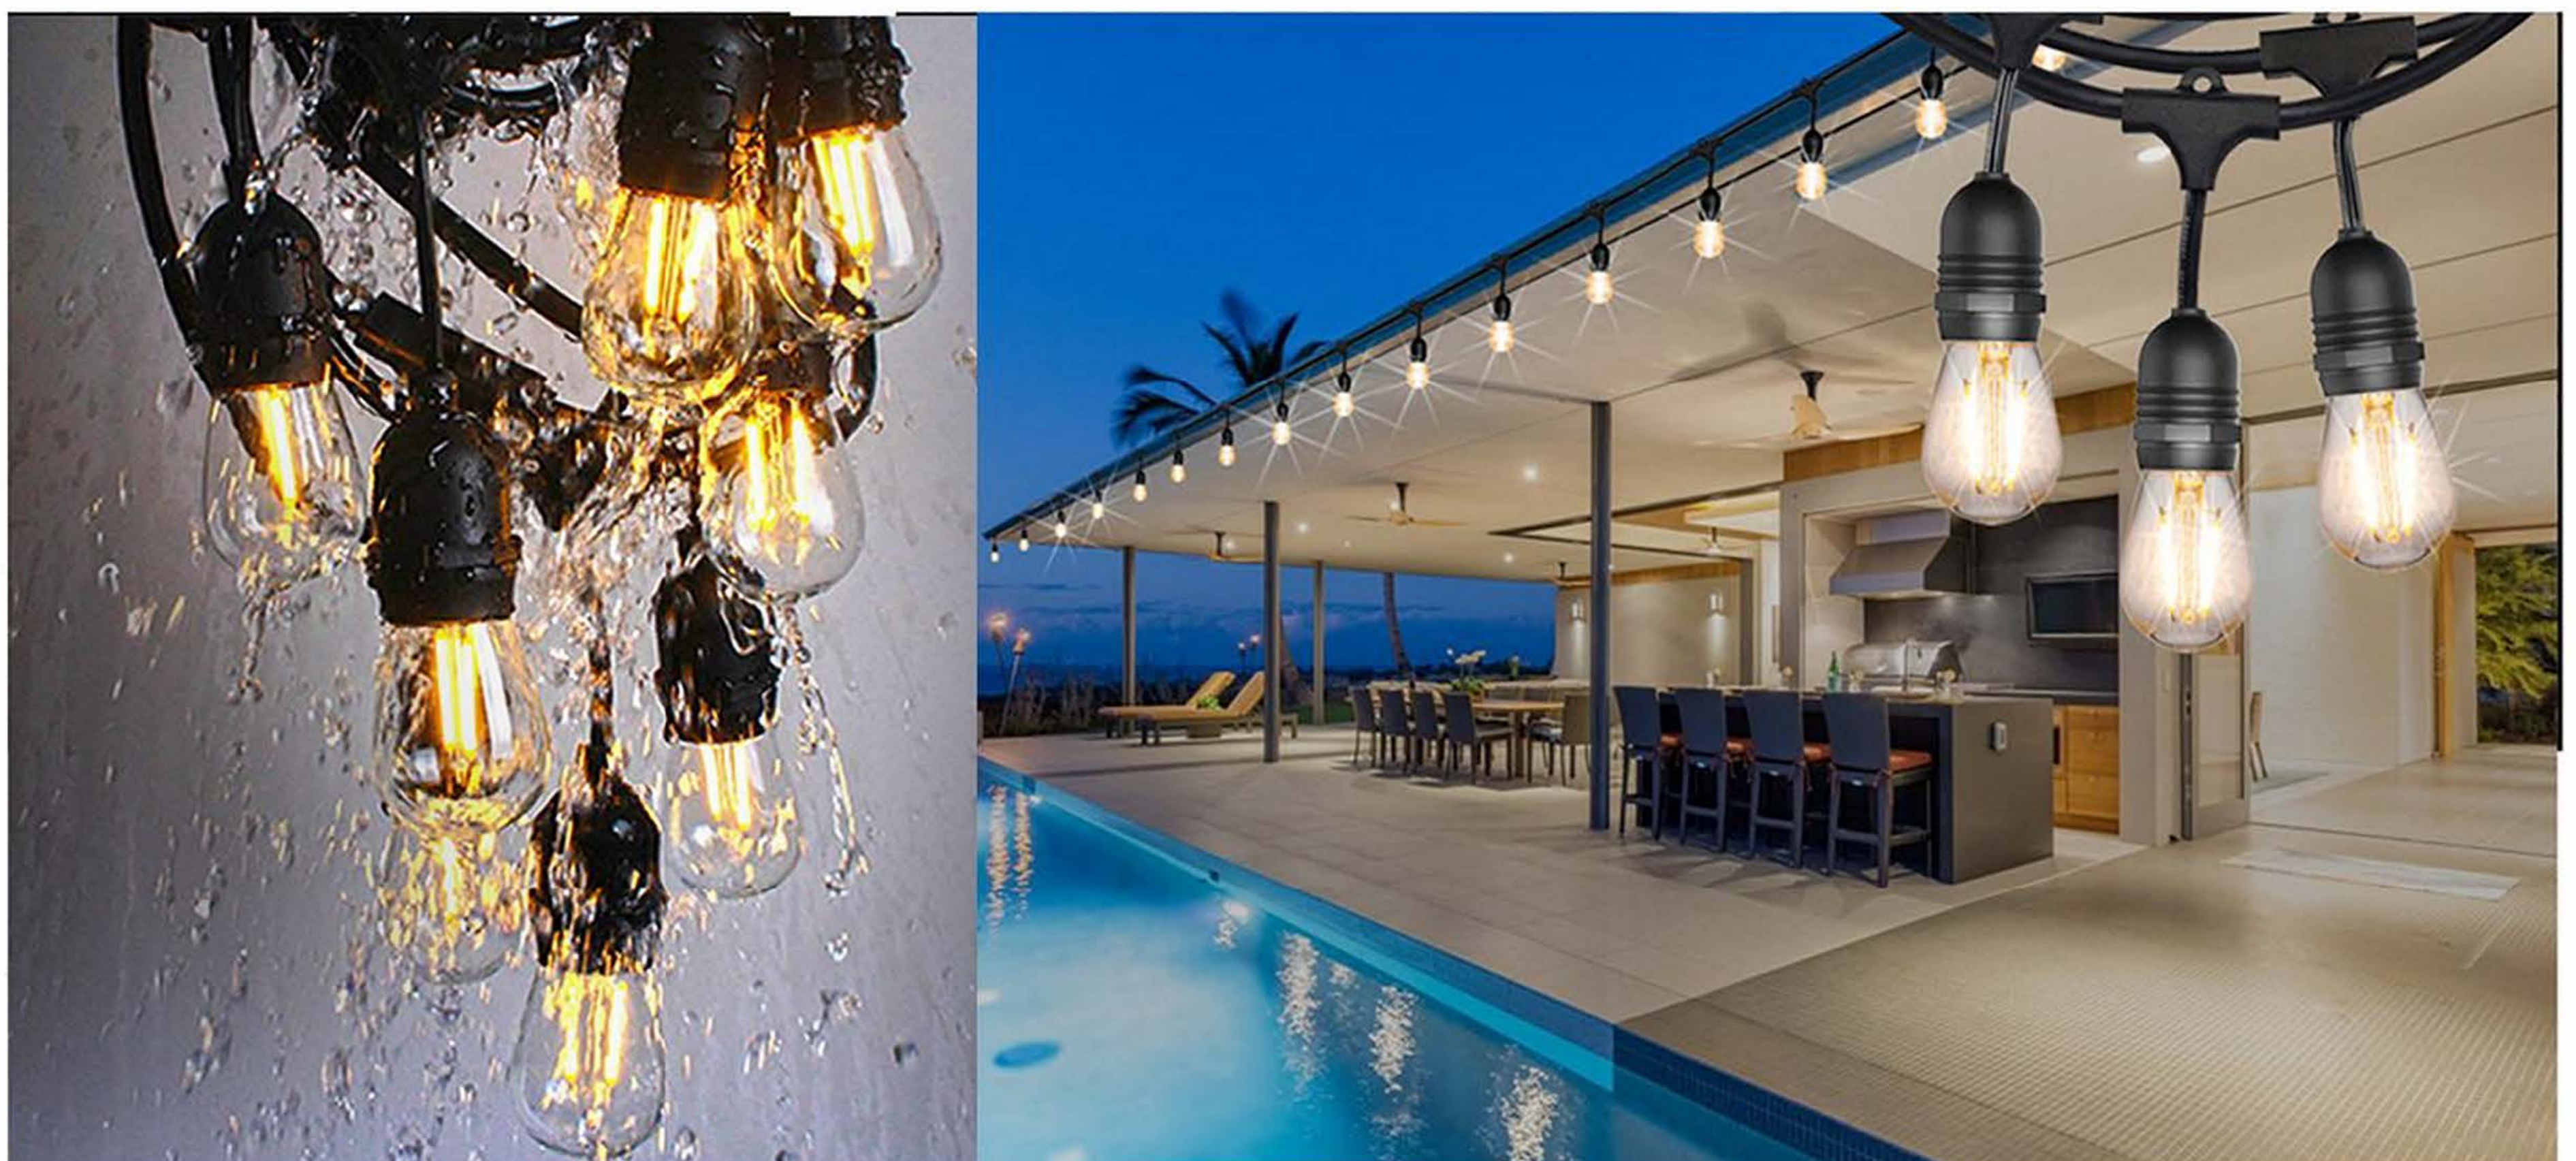

S14 LED Filament Bulb

**E26
Glass
(A)**

**E26
Plasitc
(B)**