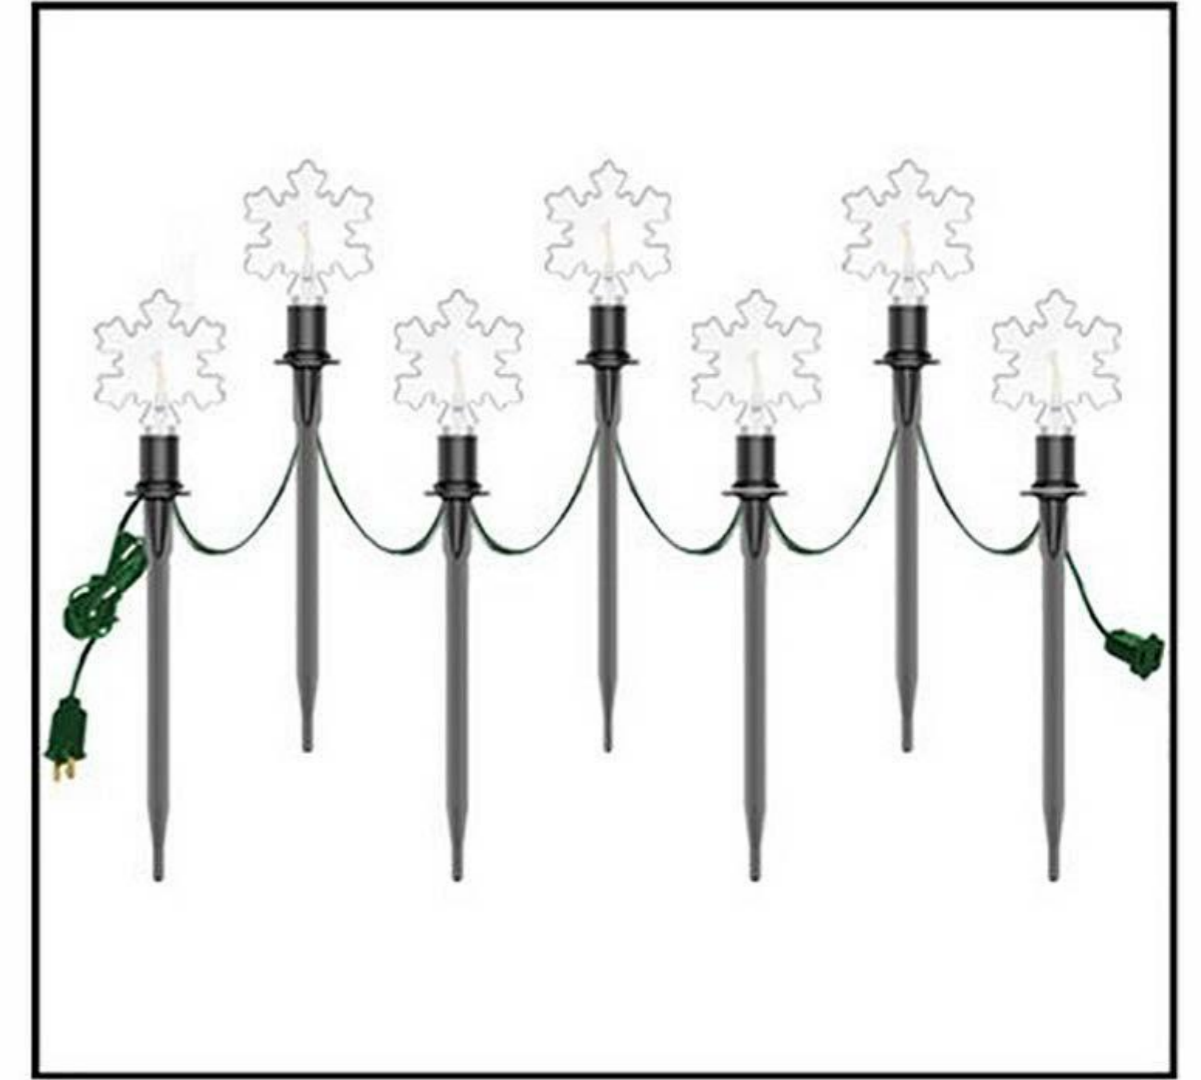

Product Model: LD-7CT-12FT-E17/Snowflake/LED-W/G-Warm White
7CT 12FT LED E17 Christmas snowflake shaped frosted ground plug lamp (shape frosted Plastic Blister/ Warm White Filament LED)
Bulb Type Included: Filament LED Material: Plastic
Base/Socket: E17 Power: 0.4W/Bulb
Wire: SPT-1 20AWG/2C Green Wire
Lamp distance: 30"x18"x6"
Voltage: 120V