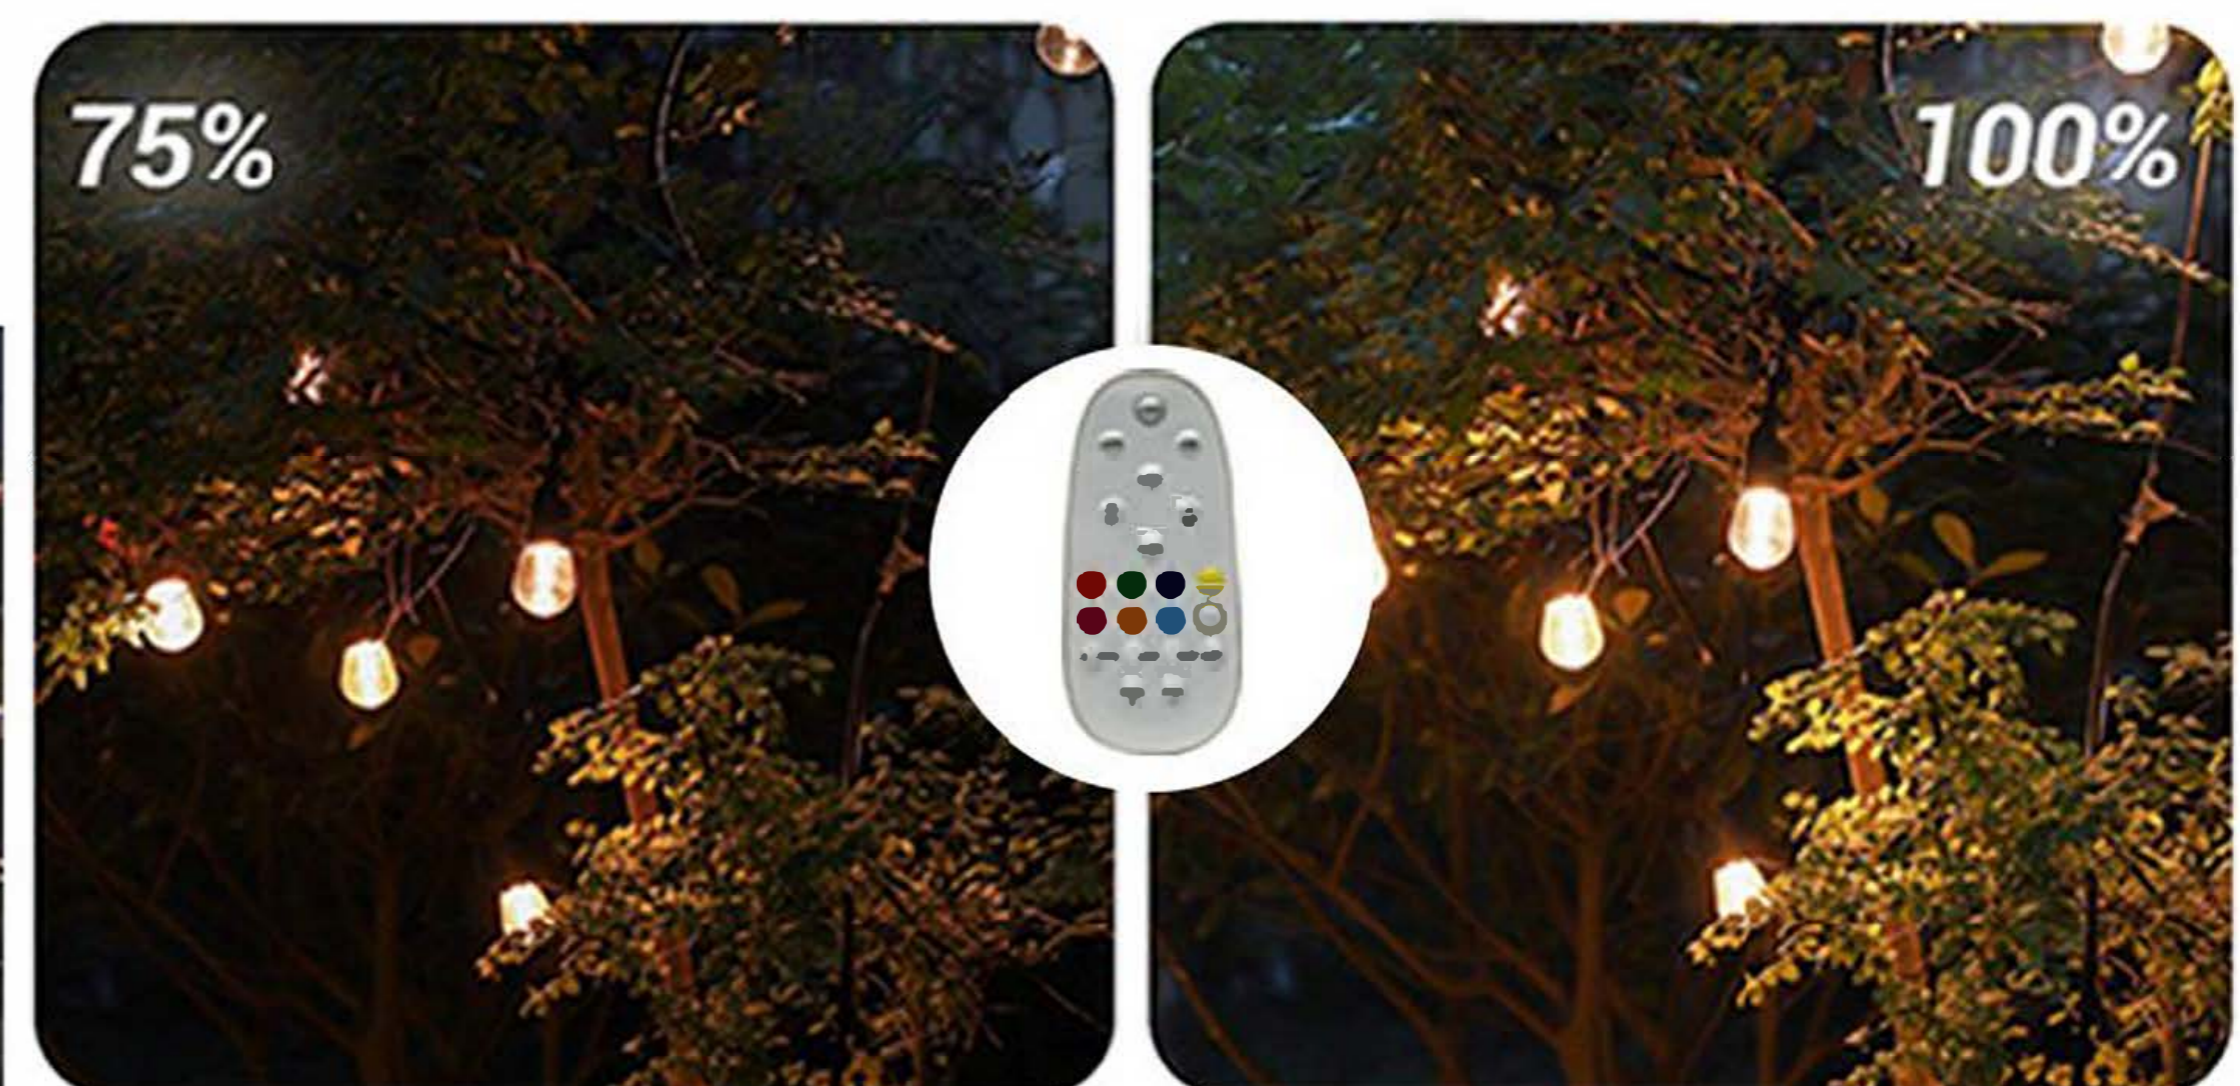

Low-voltage RGBW remote control color-changing decorative light string

Product Model: LD-15-48FT-E26-S14/C-P/C/C-RGBW
15CT 48FT LED S14 Low voltage decoration Color Changing String Lights
Light(Transparent Plastic Blister/ Warm White+Color Changing SMD LED)
Bulb Type Included: SMD LED Material: Plastic
Power: S14 0.4W/Bulb(Warm White)
Wire:VDE H05VV-F 0.5mm²/2C Black Wire
Voltage: AC220-240V 5V 6W
Function: RGBW remote control color change/6 modes/Dimmable bright ness

8 kinds of single color and 6 kinds of mode light string remote control

Light string remote control/adjust light string brightness