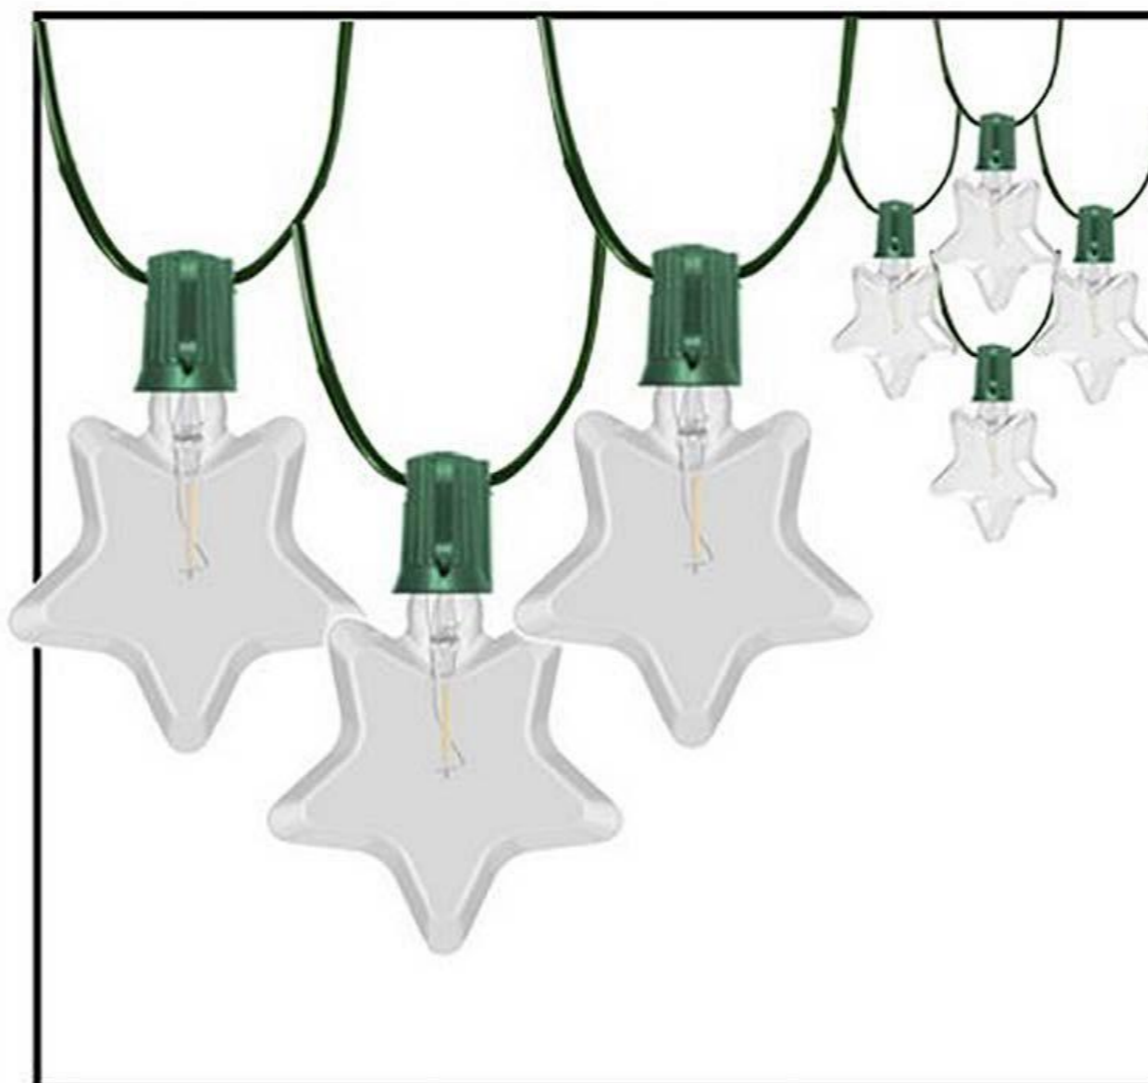

Product Model: LD-20-20FT-E12/Star/LED-W/G-Warm White
20CT 20FT LED E12 Christmas star shape frosted light string (shape frosted Plastic Blister/ Warm White Filament LED)
Bulb Type Included: Filament LED Material: Plastic
Base/Socket:E12 Power: 0.4W/Bulb
Wire:SPT-1 20AWG/2C Green Wire
Lamp distace:6"x12"x6"
Voltage: 120V