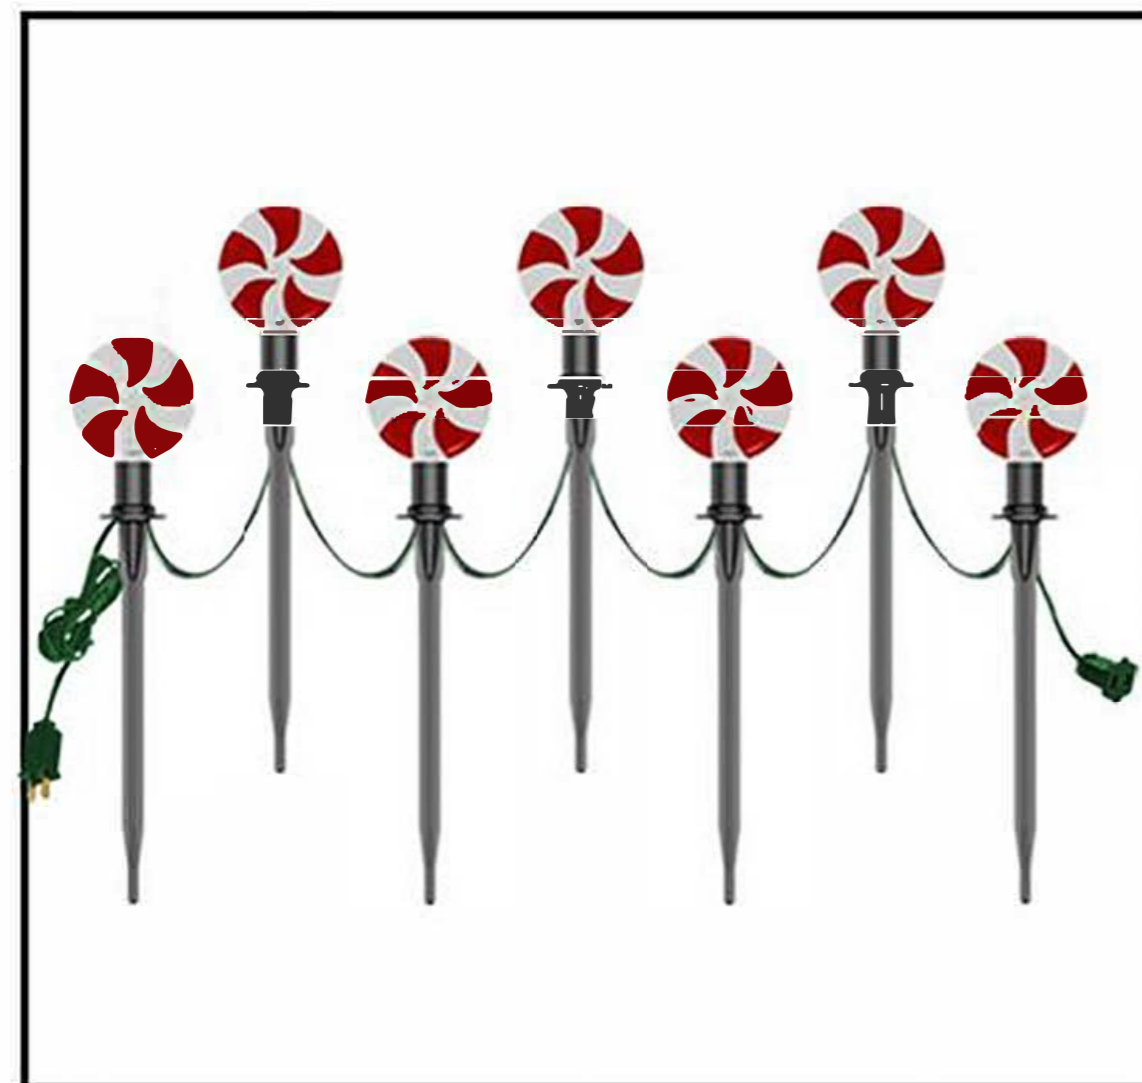

Product Model: LD-7CT-12FT-E12/Candy/LED-R W/G-Warm White
7CT 12FT LED E12 Christmas red and white twill candy ground plug lamp (red and white twill Plastic Blister/ Warm White Filament LED)
Bulb Type Included: Filament LED Material: Plastic
Base/Socket: E12 Power: 0.4W/Bulb
Wire: SPT-1 20AWG/2C Green Wire
Lamp distance: 30"x18"x6"
Voltage: 120V