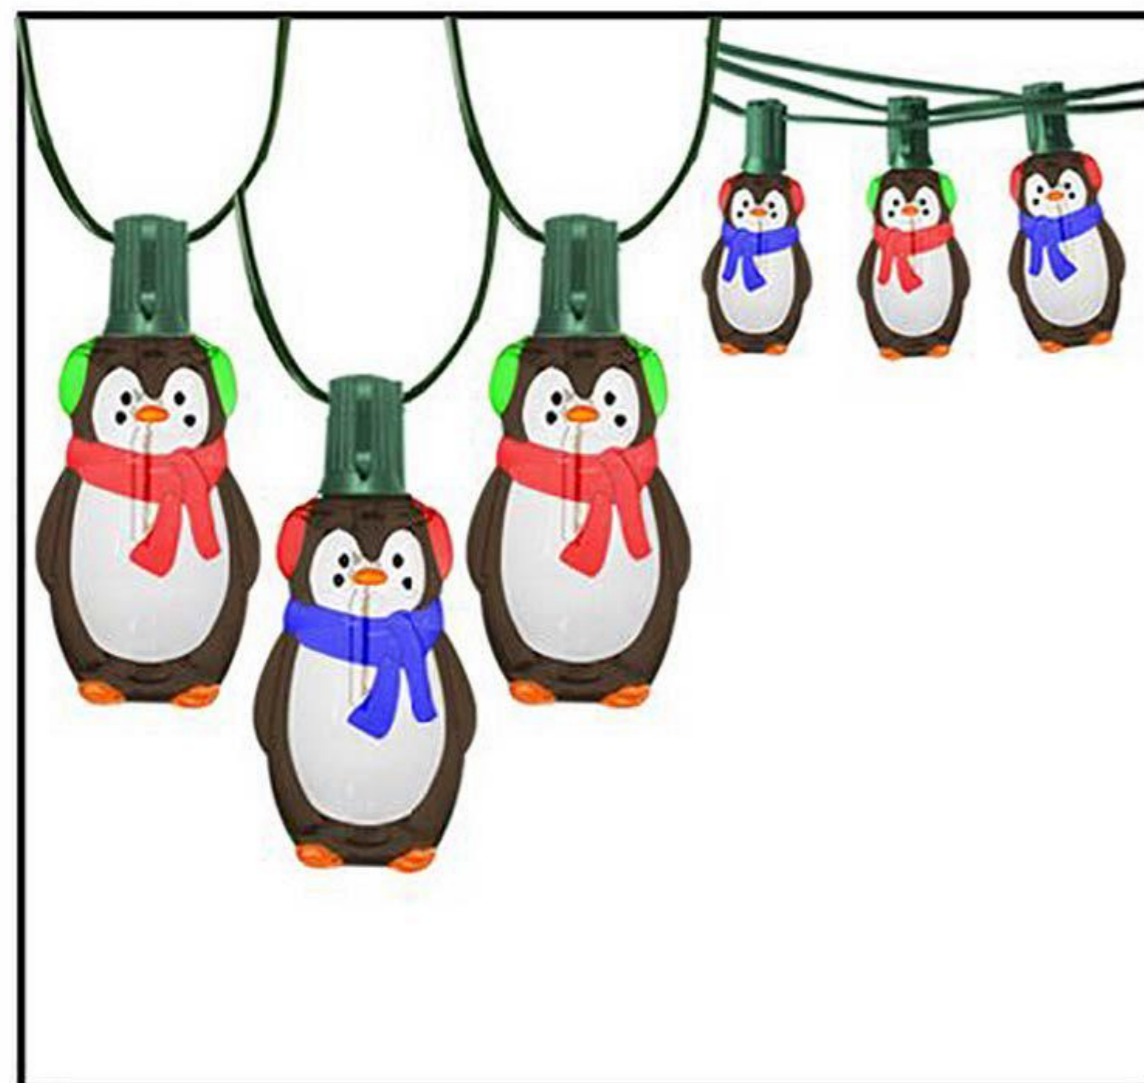

Product Model: LD-20-20FT-E12/ Penguin/LED-W/G-Warm White
20CT 20FT LED E12 Christmas Penguin light string
(shape frosted Plastic Blister/ Warm White Filament LED)
Bulb Type Included: Filament LED   Material: Plastic
Base/Socket:E12   Power: 0.4W/Bulb
Wire:SPT-1 20AWG/2C Green Wire
Lamp distace:6"x12"x6"
Voltage: 120V