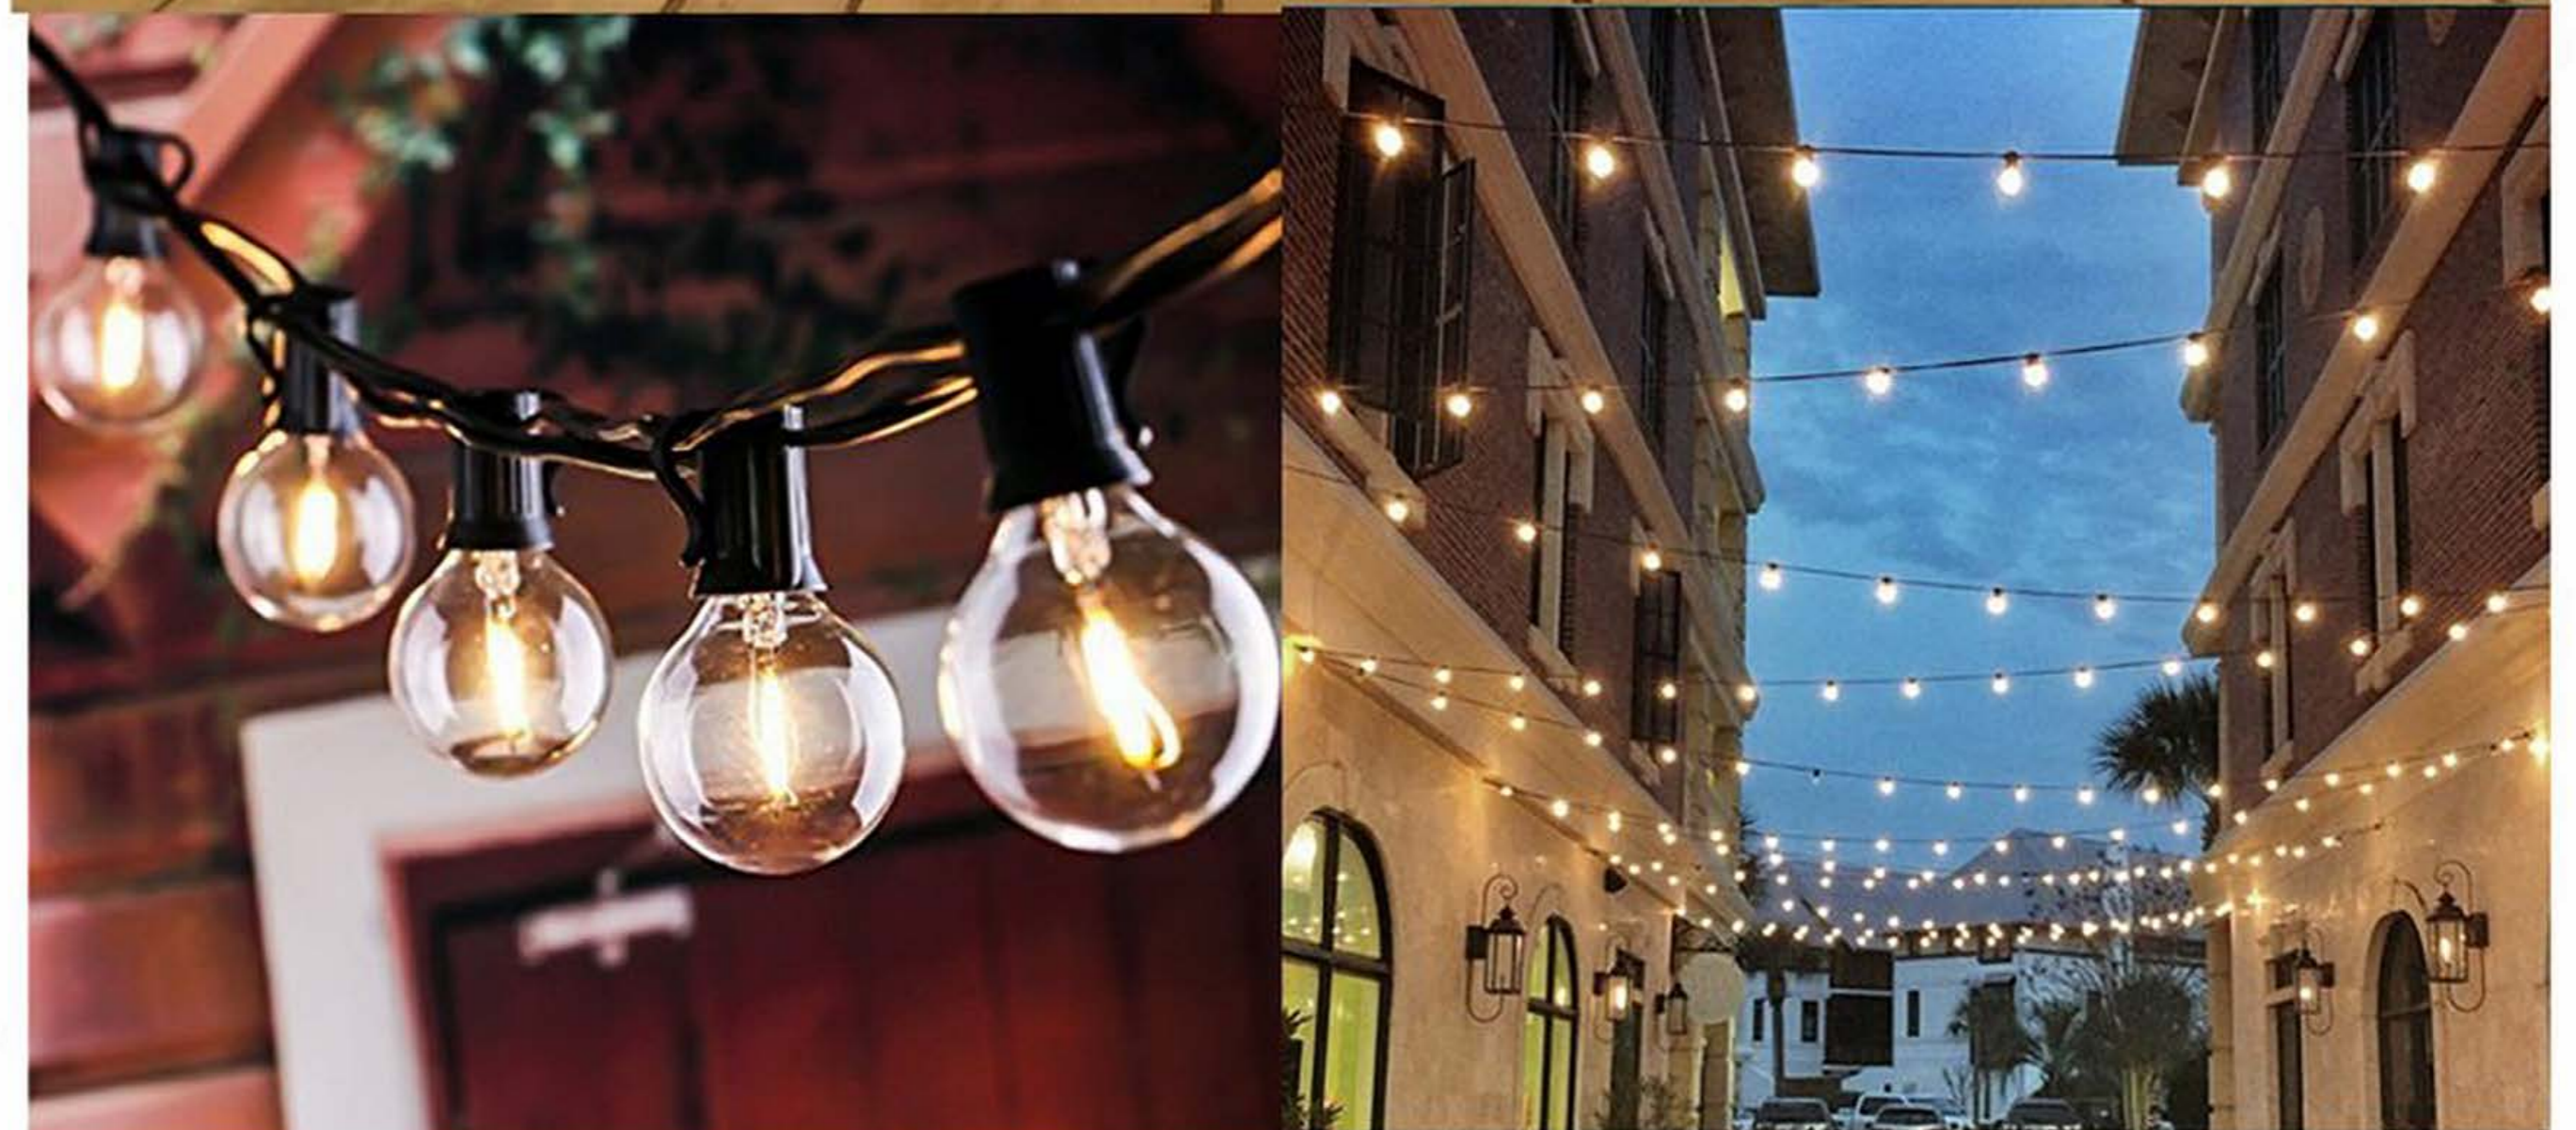

Product Model: LD-25-25FT-E17/G50/H-P/C/Mu-Multi color
25CT 25FT LED E17 G50 String Light-
(Transparent Plastic Multi color Blister/ Multi color Filament LED)
Bulb Type Included: Filament LED(Flexibility)   **Material:** Plastic
Base/Socket:E17   **Power:** 0.4W/Bulb
Wire:SPT-1 20AWG/2C Black Wire
Lamp distance:6"x12"x6"   **Voltage:** 120V