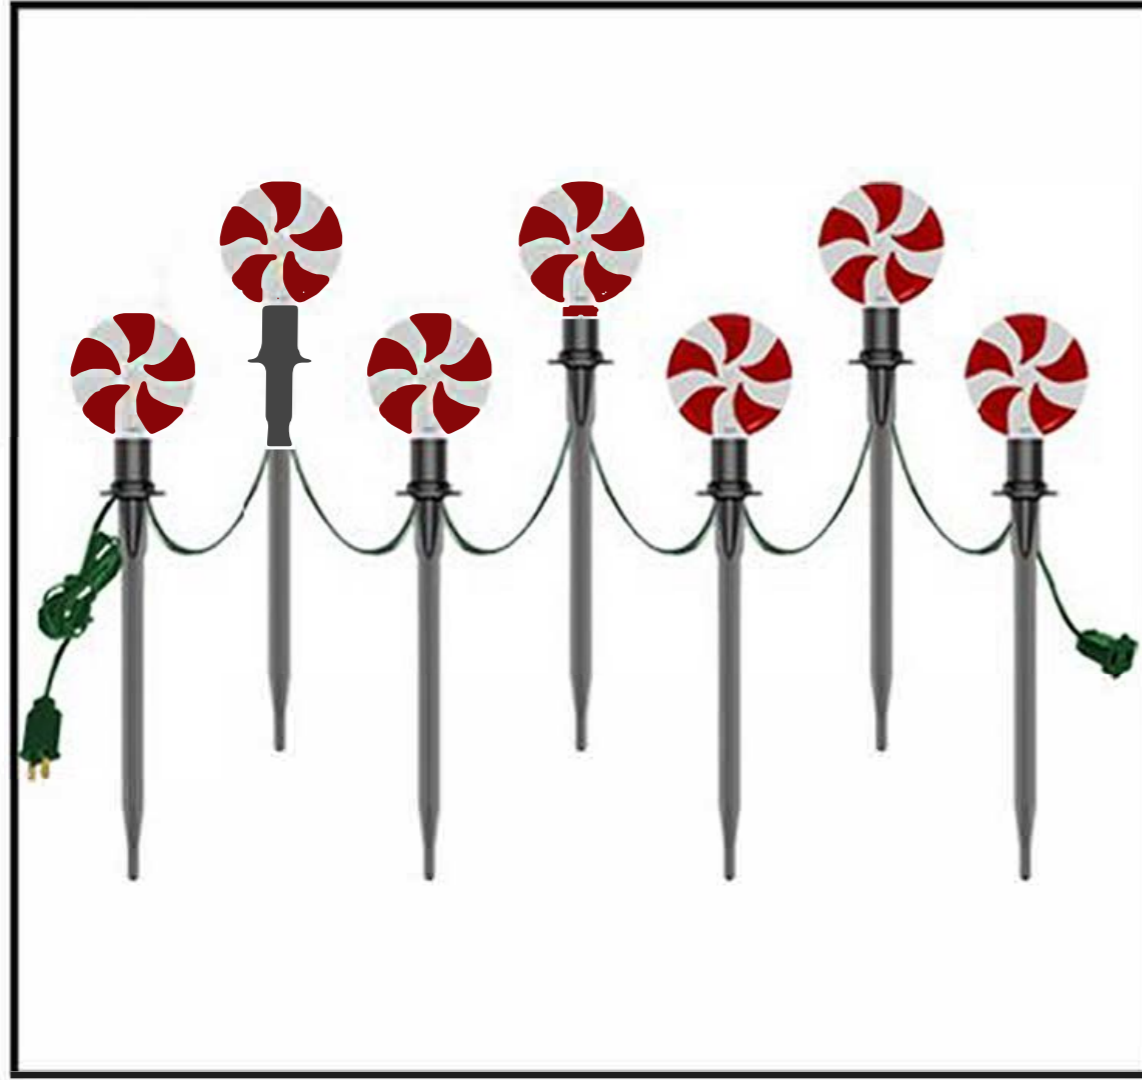

LED Christmas Model string Lights

Product Model: LD-7CT-12FT-E17/Candy/LED-R W/G-Warm White
7CT 12FT LED E17 Christmas red and white twill candy ground plug lamp (red and white twill Plastic Blister/ Warm White Filament LED)
Bulb Type Included: Filament LED Material: Plastic
Base/Socket: E17 Power: 0.4W/Bulb
Wire: SPT-1 20AWG/2C Green Wire
Lamp distance: 30"x18"x6"
Voltage: 120V