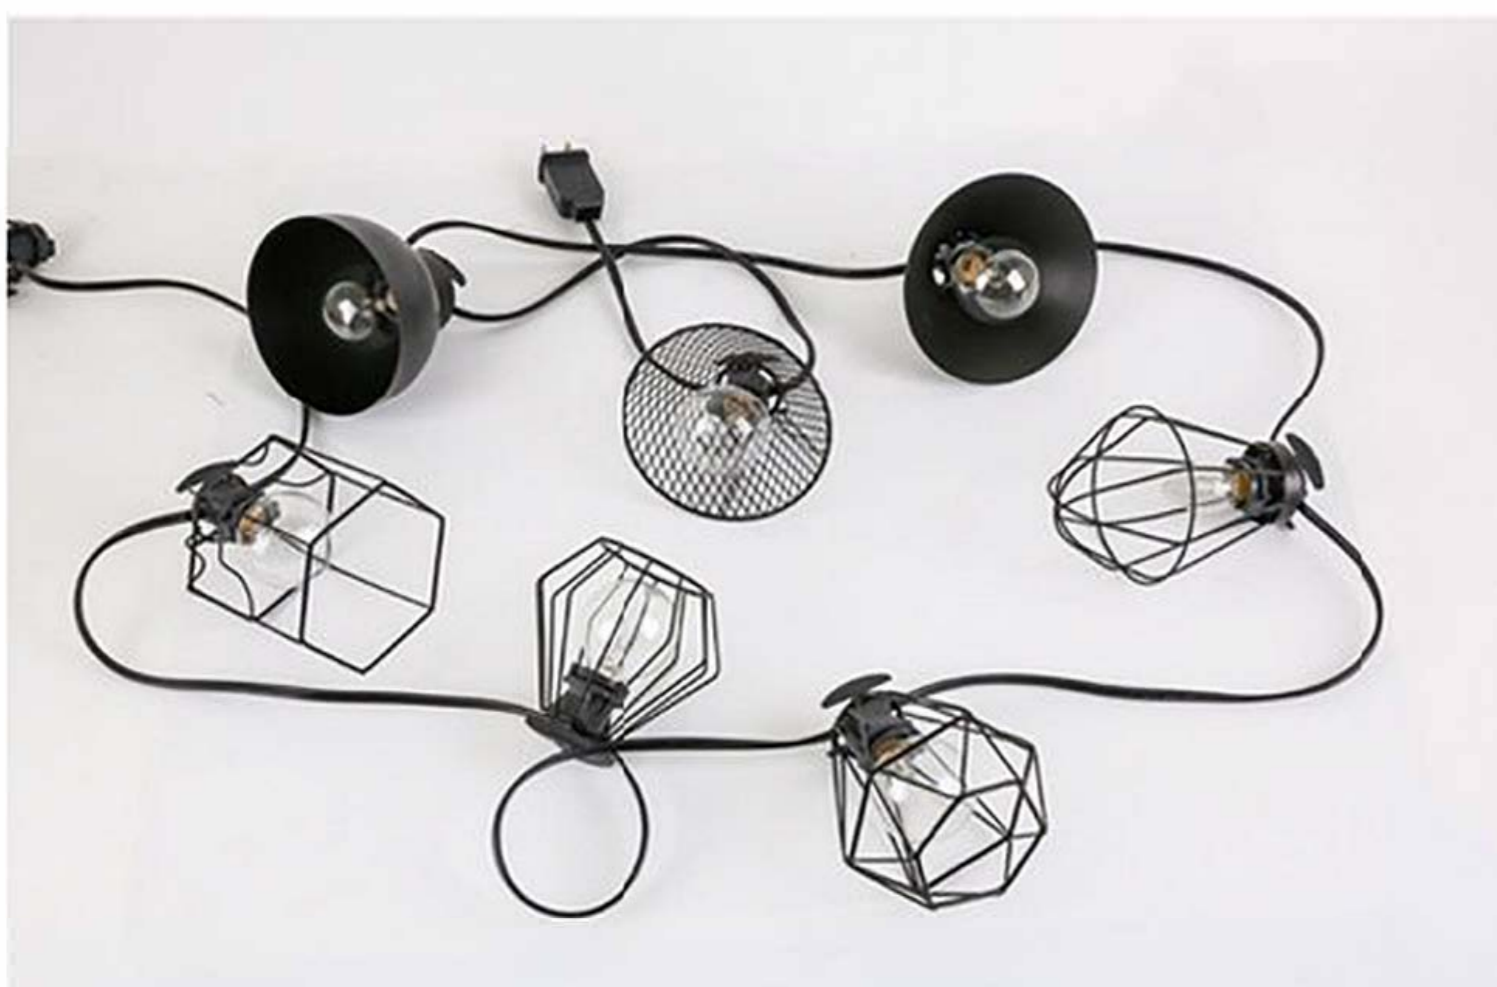

Garden Decoration Iron Modeling String Light