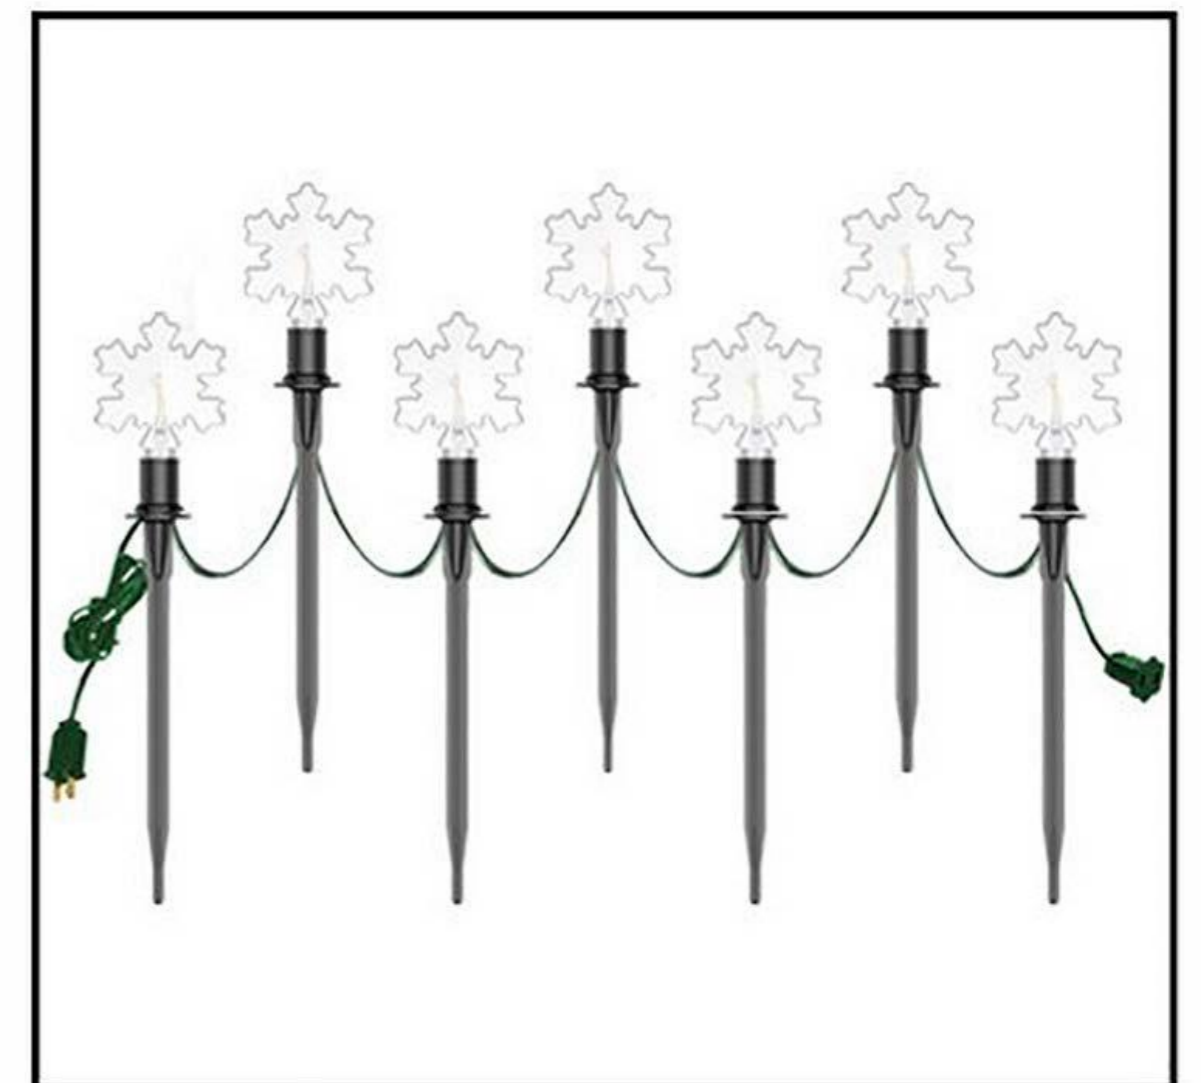

Product Model: LD-7CT-12FT-E12/Snowflake/LED-W/G-Warm White
7CT 12FT LED E12 Christmas snowflake shaped frosted ground plug lamp (shape frosted Plastic Blister/ Warm White Filament LED)
Bulb Type Included: Filament LED Material: Plastic
Base/Socket: E12 Power: 0.4W/Bulb
Wire: SPT-1 20AWG/2C Green Wire
Lamp distance: 30"x18"x6"
Voltage: 120V