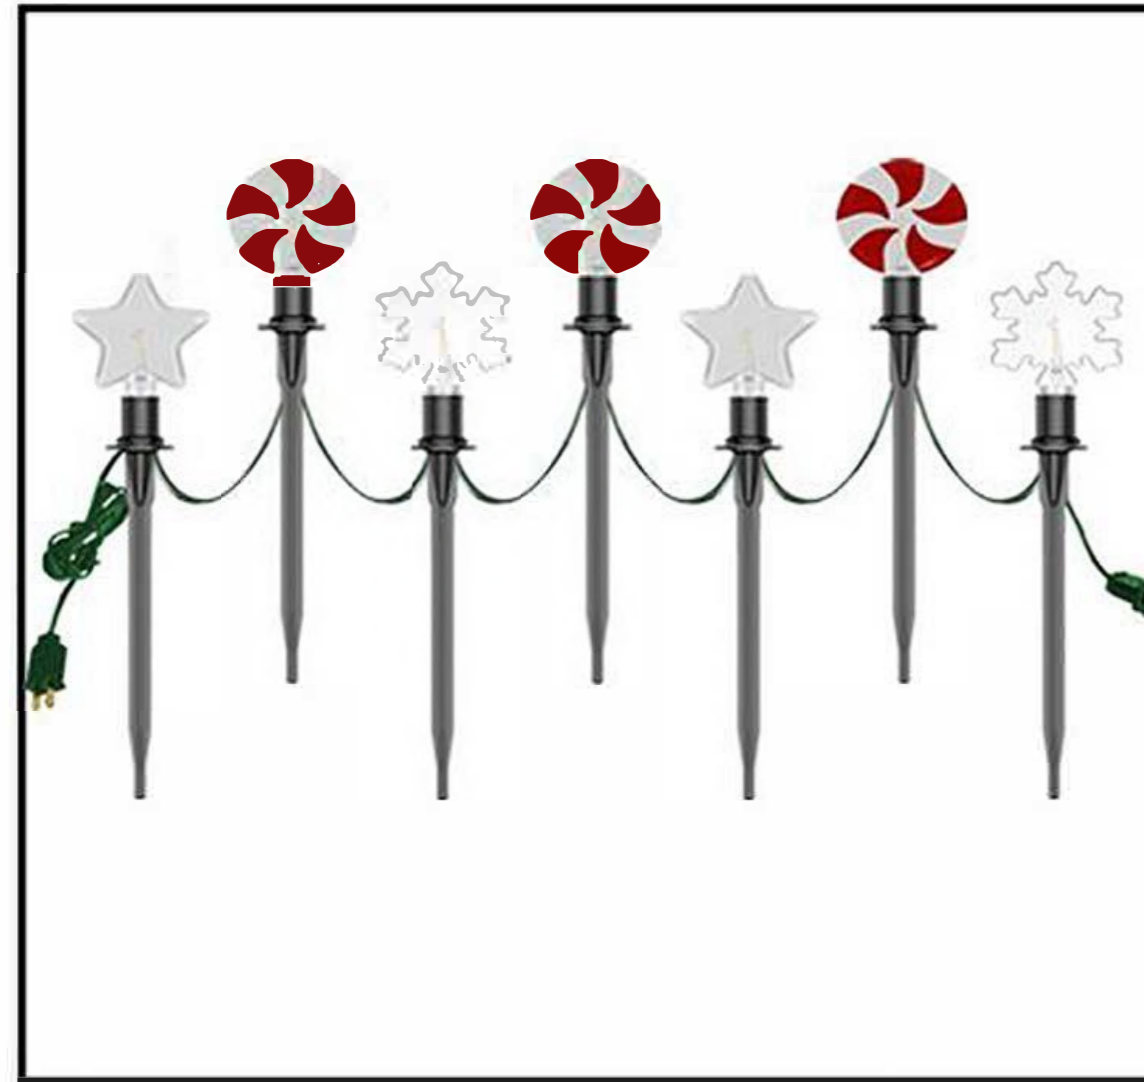

Product Model: LD-7CT-12FT-E12/Modeling/LED-W/G-Warm White
7CT 12FT LED E12 Christmas Model ground plug lamp
(Star/candy/snowflake Plastic Blister/ Warm White Filament LED)
Bulb Type Included: Filament LED   Material: Plastic
Base/Socket: E17   Power: 0.4W/Bulb
Wire: SPT-1 20AWG/2C Green Wire
Lamp distance: 30"x18"x6"
Voltage: 120V