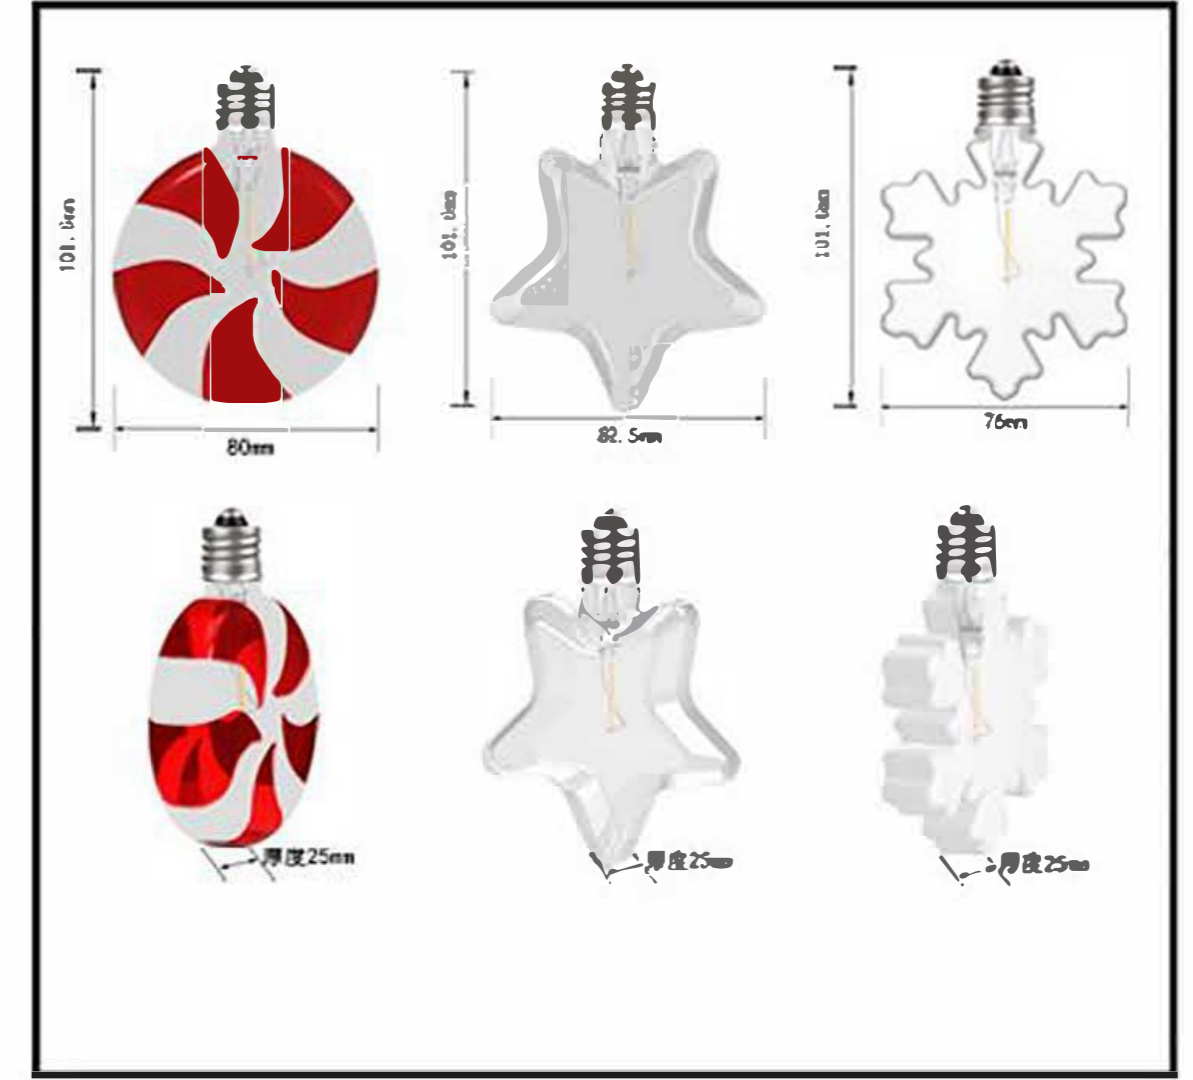

A: Christmas red and white twill candy
B: Christmas star shape frosted
C: Christmas snowflake shaped frosted
Bulb Type Included: Filament LED
Material: Plastic
Base/Socket:E17
Power: 0.4W/Bulb
Voltage: 120V