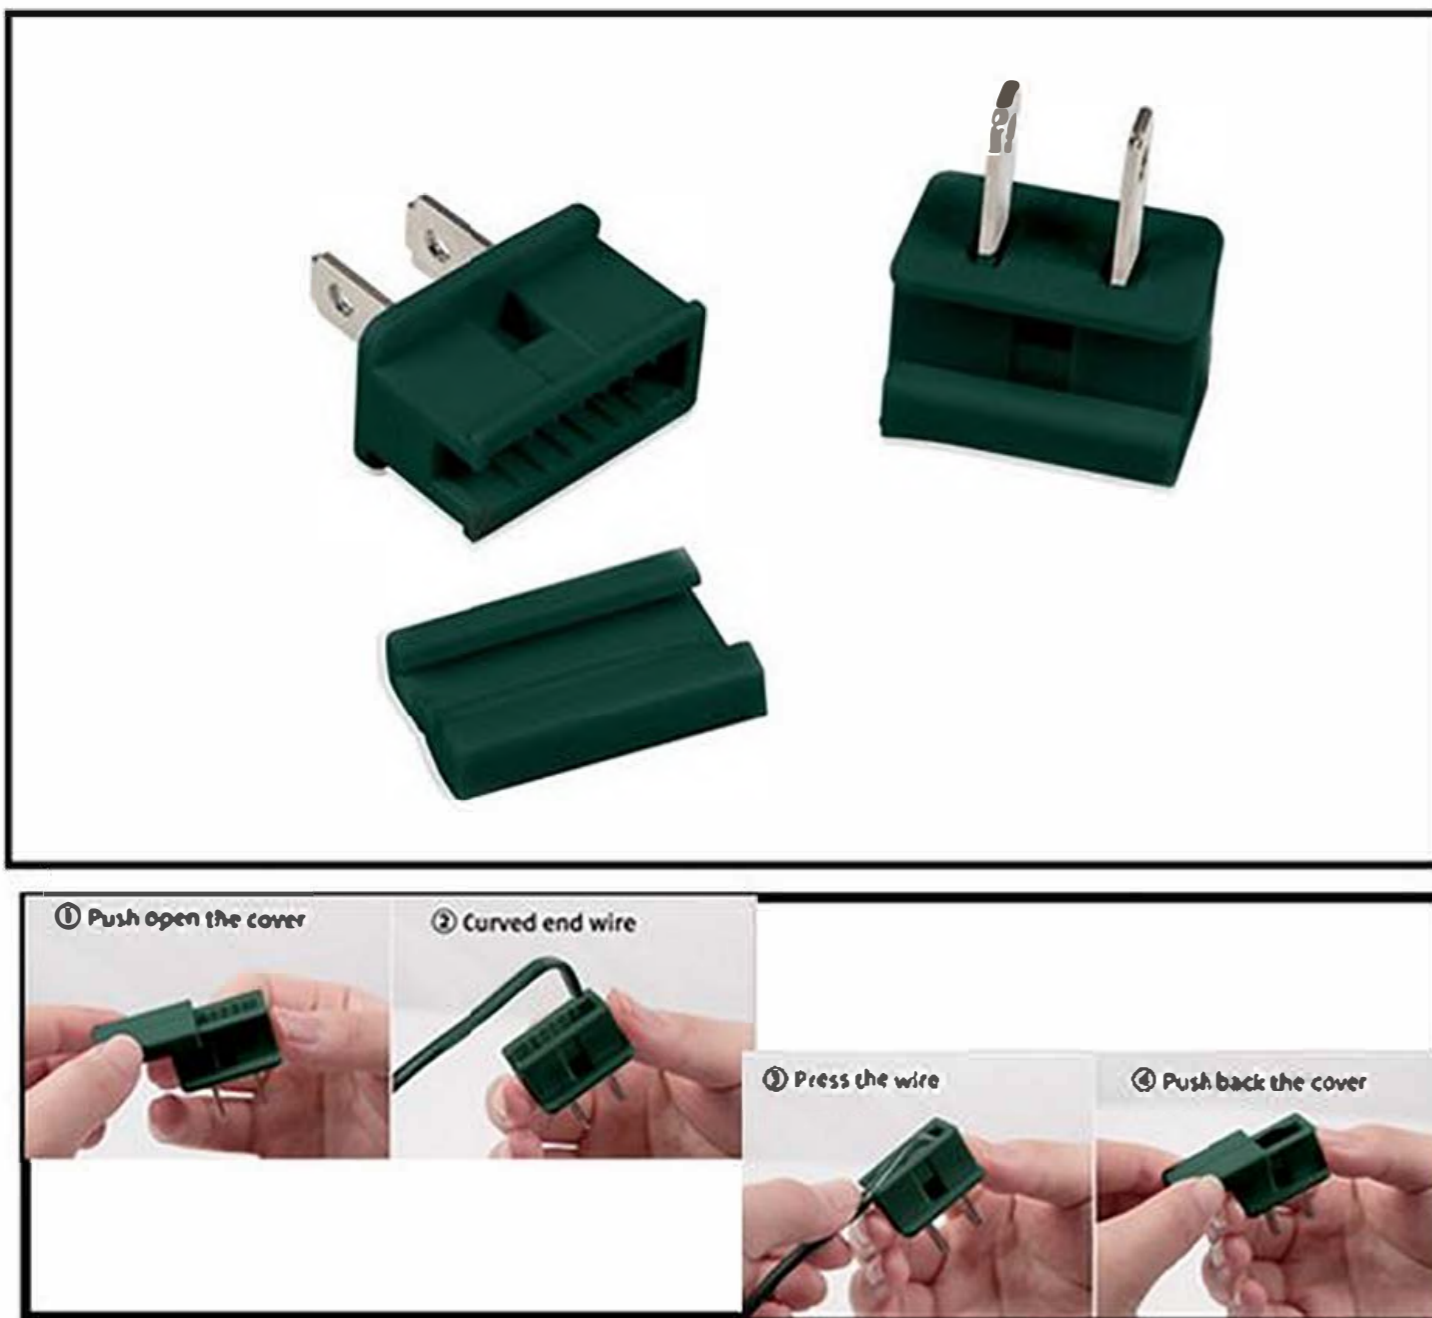

Model I : LD-Christmas String Lights-C1  
Holiday Lighting Christmas Light String  
Open Type C

Model I : LD-Christmas String Lights-C1  
Holiday lighting Christmas light  
string clip wall clip

Model I : LD-Christmas String Lights-E2  
Holiday lighting Christmas lights SPT-1  
line socket, zipper plug