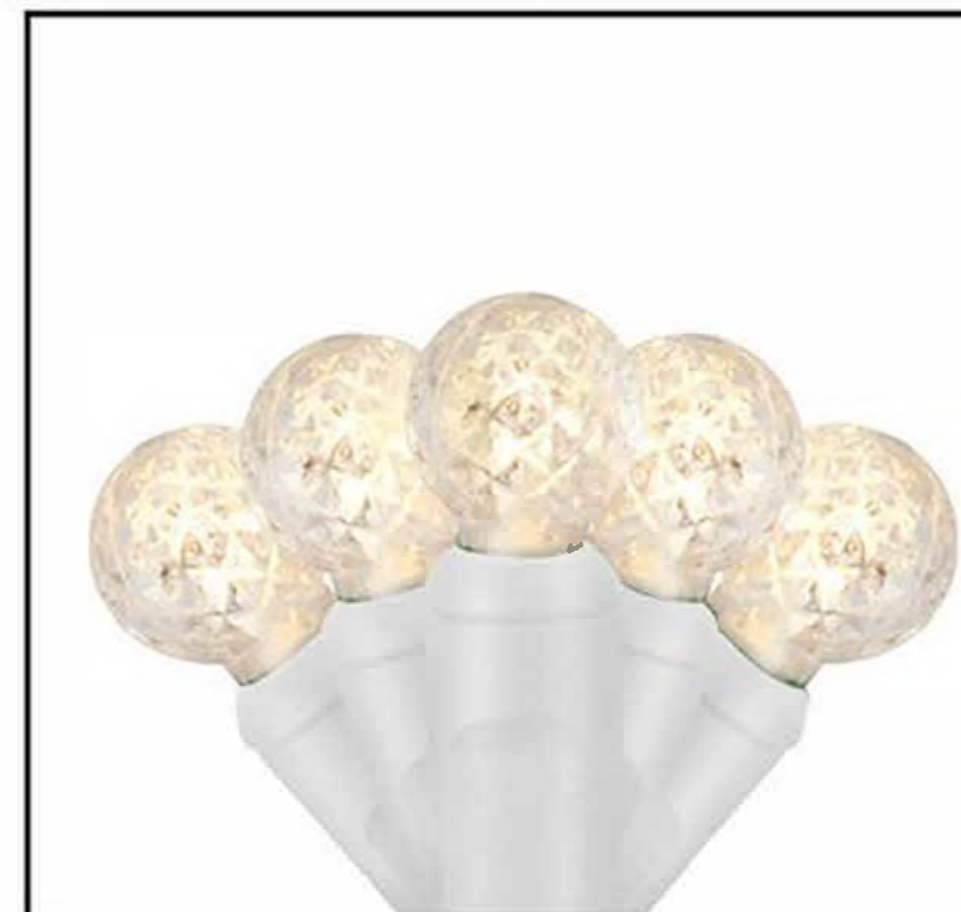

Product Model: LD-50-G12/LED-C/W-Warm White
G12 LED String light/Transparent Blister-Warm White
Bulb Type Included: 3mm LED
Wire: 22AWG White Wire
Voltage: 120V **Lamp distance:**6"x4"x6"