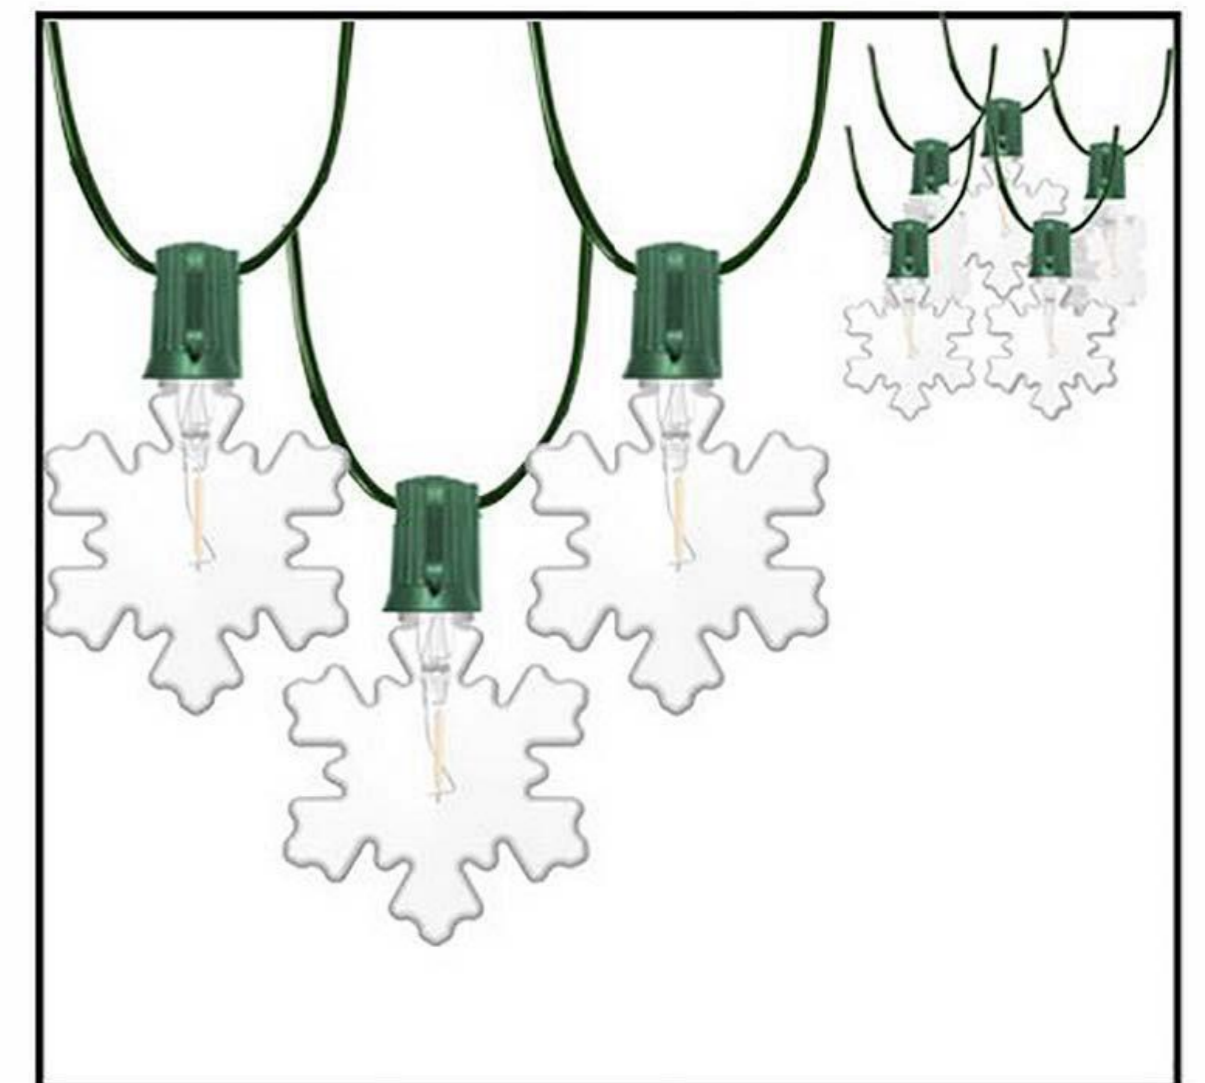

Product Model: LD-20-20FT-E12/Snowflake/LED-W/G-Warm White
20CT 20FT LED E12 Christmas snowflake shaped frosted light string (shape frosted Plastic Blister/ Warm White Filament LED)
Bulb Type Included: Filament LED Material: Plastic
Base/Socket:E12 Power: 0.4W/Bulb
Wire:SPT-1 20AWG/2C Green Wire
Lamp distace:6"x12"x6"
Voltage: 120V