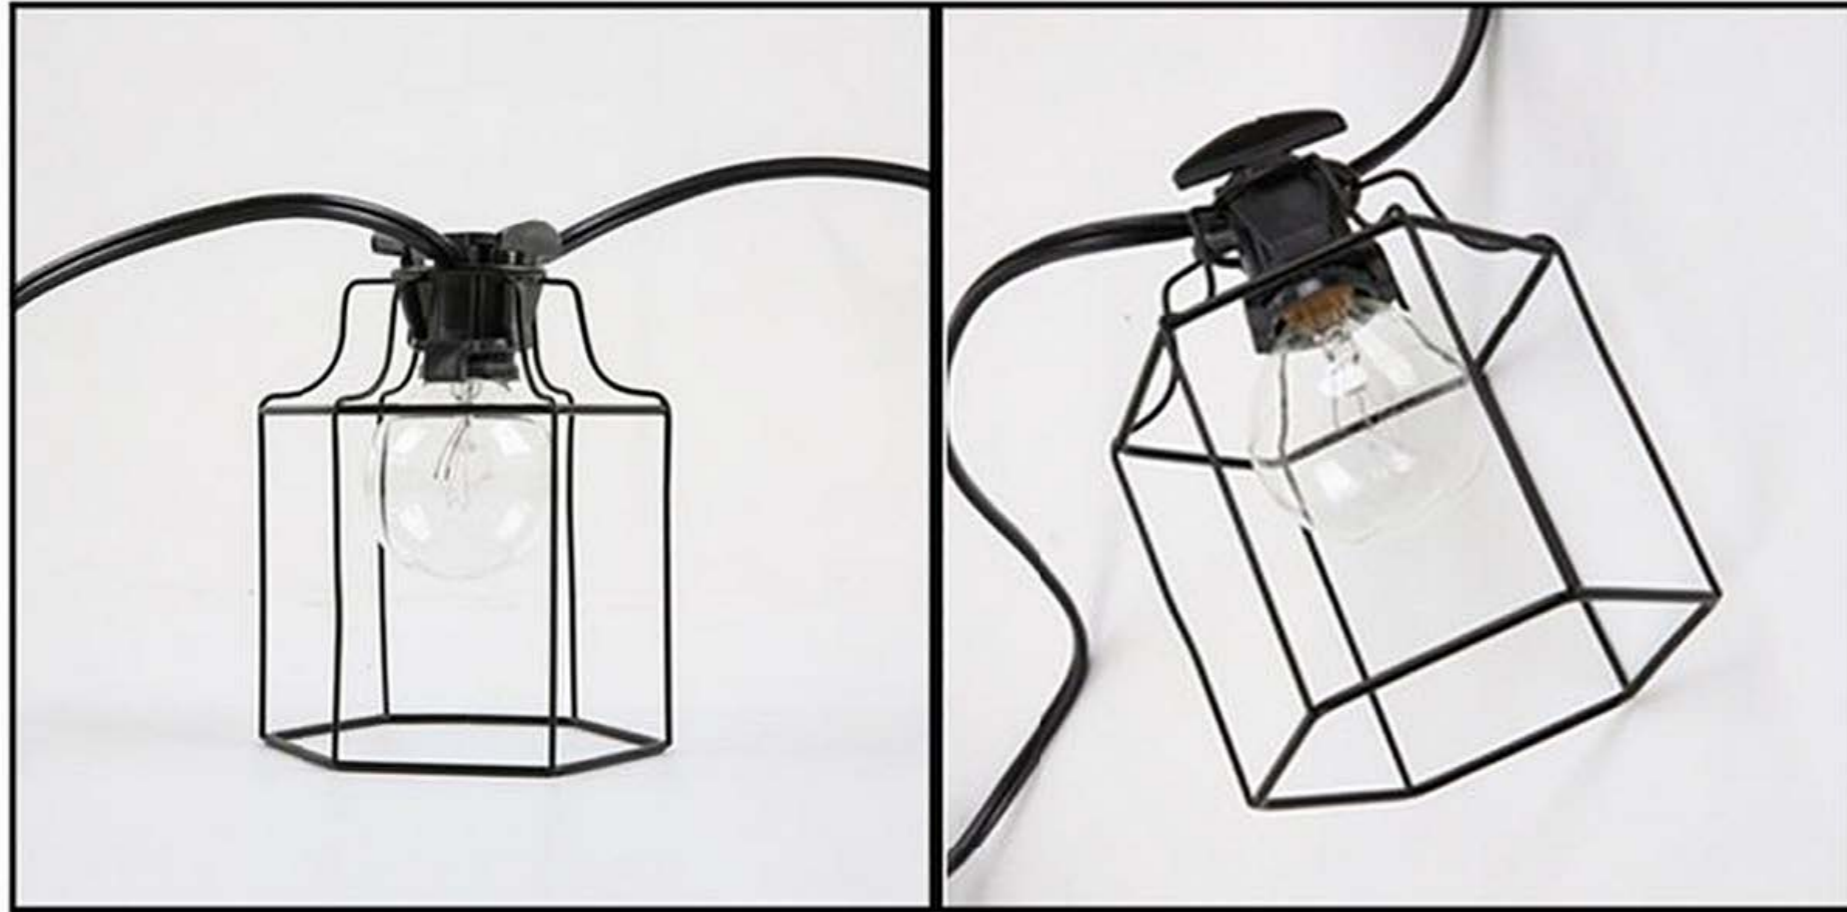

# Garden Decoration Iron Modeling String Light

**Product Model: LD-10CT-10FT-E12/G40-Modeling/1- Warm White**  
 10CT 10FT E12 G40 Iron modeling garden String Light-  
 (Transparent Glass Blister/ Warm White Incandescent)  
 Modeling Size:  $\Phi$  82mm\*93mm      Material: Glass/Metal  
 Bulb Type Included: Incandescent      Bulb: G40/10CT  
 Base/Socket:E12  
 Wire:SPT-1 20AWG/2C Black Wire  
 Lamp distace:6"x12"x6"  
 Voltage: 120V