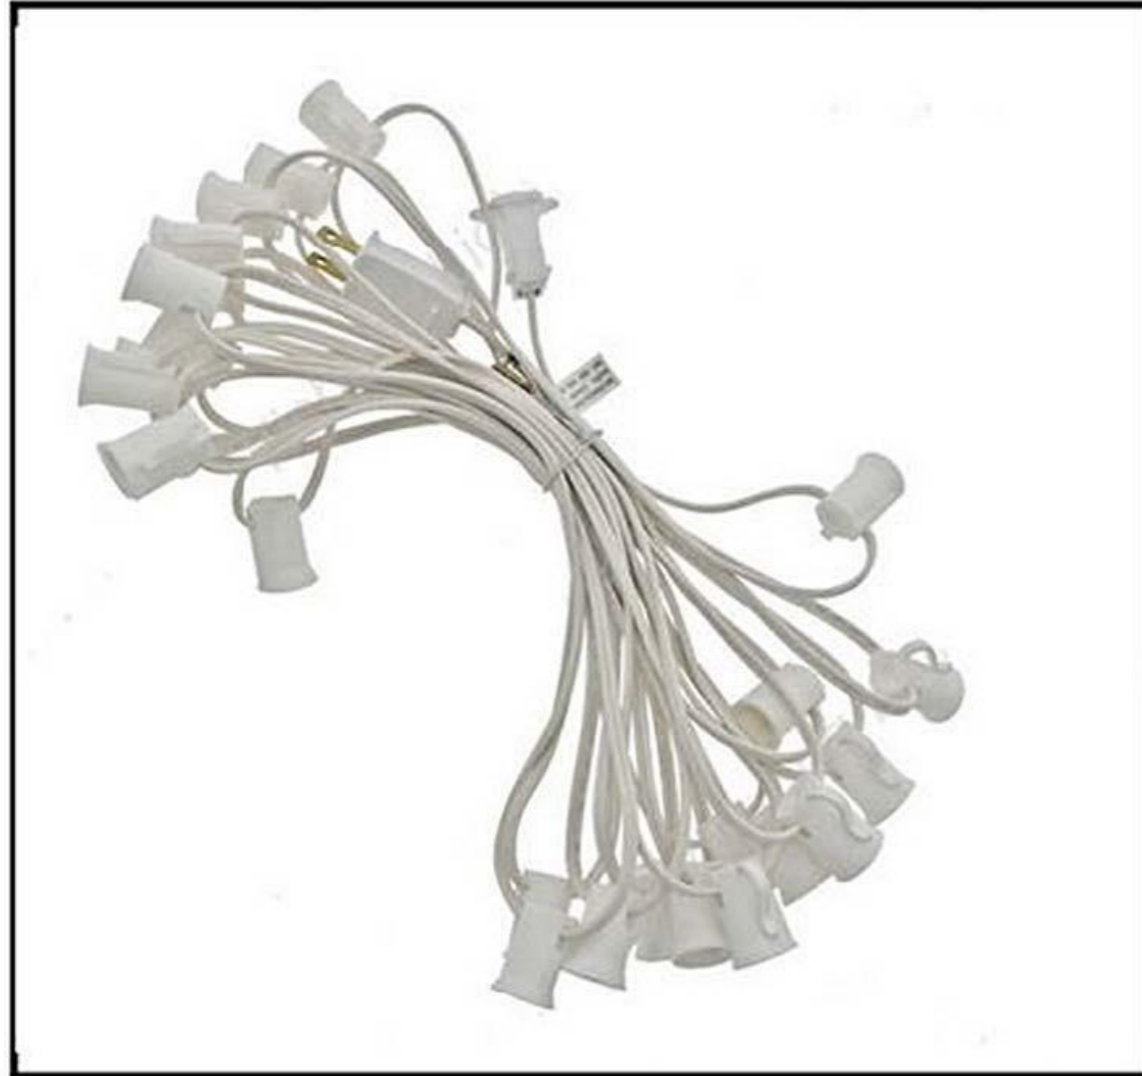

## 120V E12 String Light Stringers(Without Bulb)

E12 Lamp Strip/White Wire  
Model: LD-25-25FT-E12-W20#  
Voltage:120V Wire:XTW 20#  
Length:25FT

E12 Lamp Strip/Green Wire  
Model: LD-50-50FT-E12-G18#  
Voltage:120V Wire:SPT-1W 18#  
Length:25FT