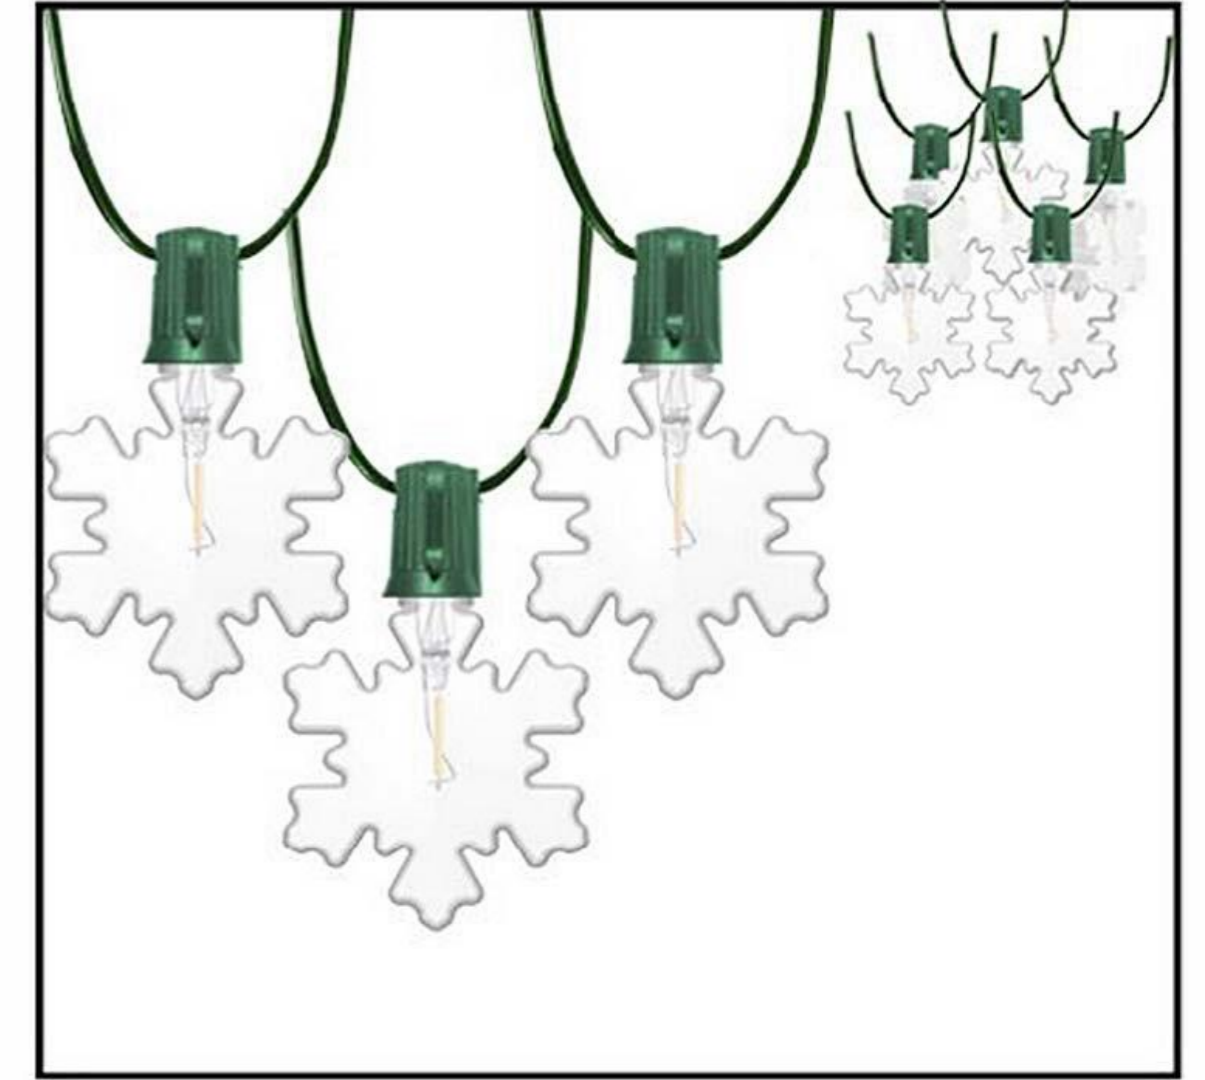

Product Model: LD-20-20FT-E17/Snowflake/LED-W/G-Warm White
20CT 20FT LED E17 Christmas snowflake shaped frosted light string (shape frosted Plastic Blister/ Warm White Filament LED)
Bulb Type Included: Filament LED Material: Plastic
Base/Socket:E17 Power: 0.4W/Bulb
Wire:SPT-1 20AWG/2C Green Wire
Lamp distace:6"x12"x6"
Voltage: 120V