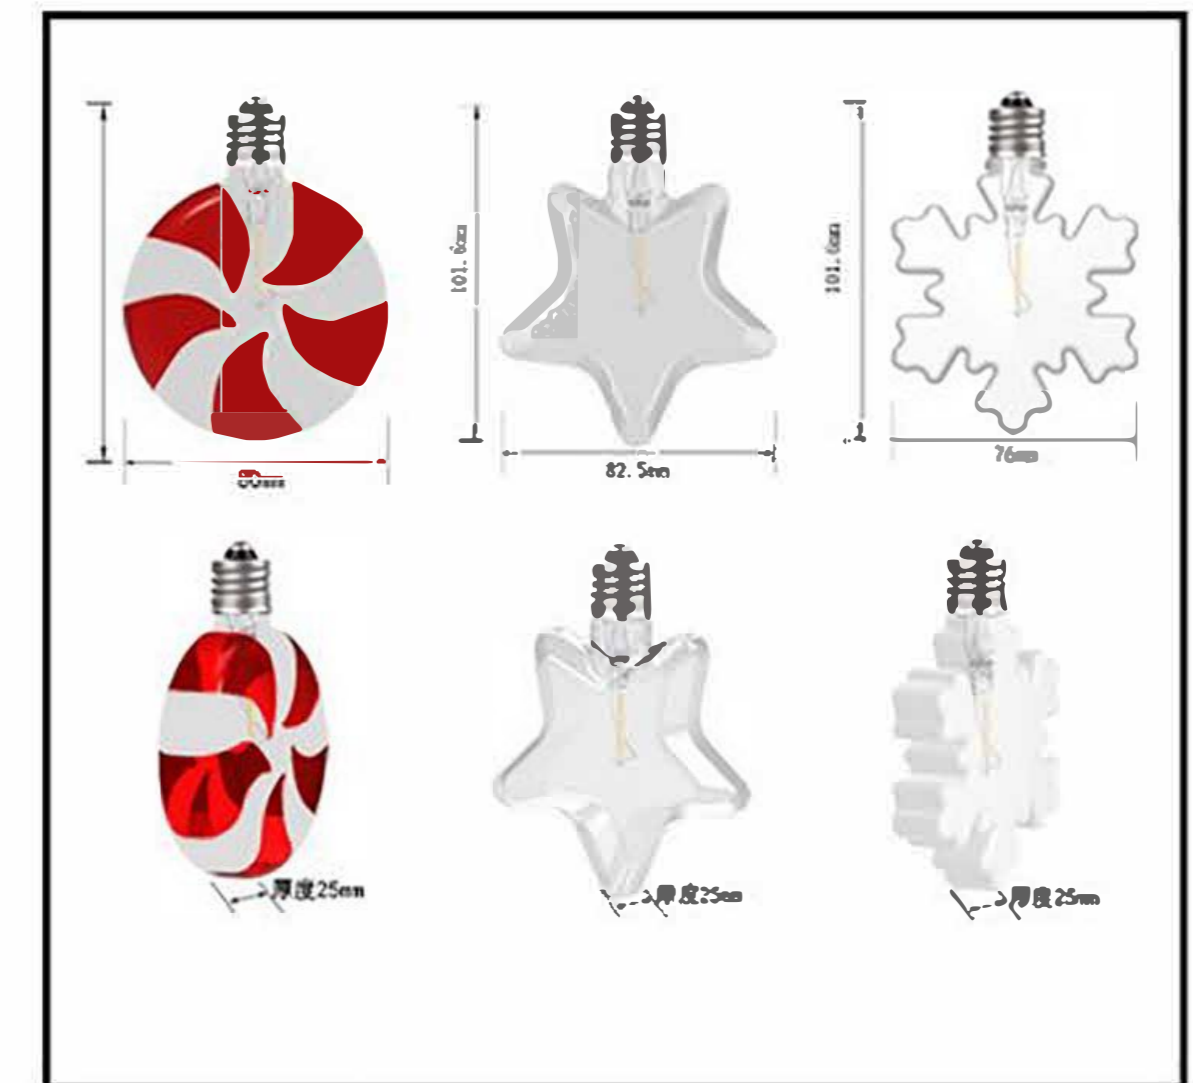

A: Christmas red and white twill candy
B: Christmas star shape frosted
C: Christmas snowflake shaped frosted
Bulb Type Included: Filament LED
Material: Plastic
Base/Socket:E12
Power: 0.4W/Bulb
Voltage: 120V