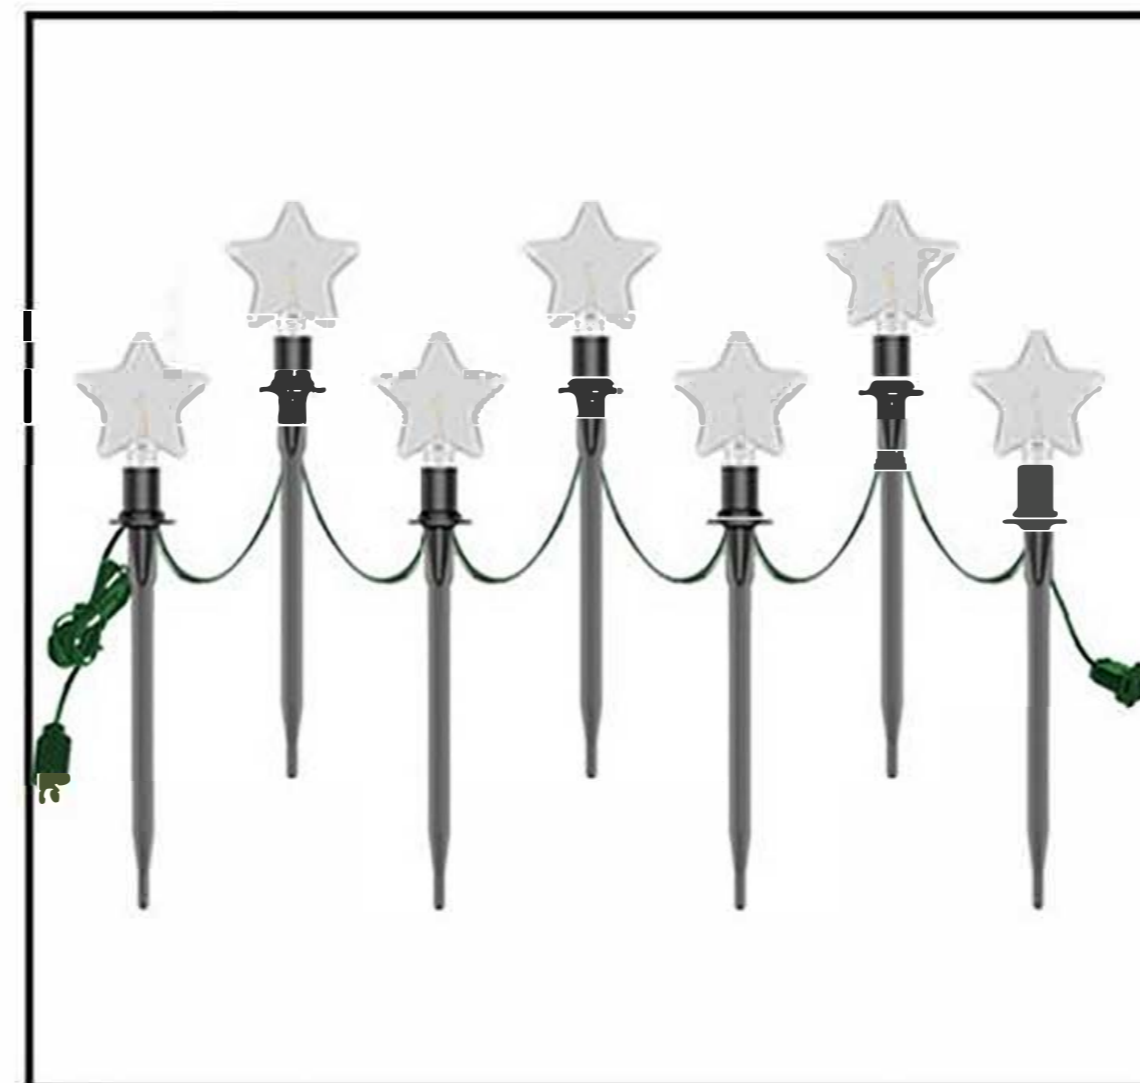

Product Model: LD-7CT-12FT-E12/Star/LED-W/G-Warm White
7CT 12FT LED E12 Christmas star shape frosted ground plug lamp (shape frosted Plastic Blister/ Warm White Filament LED)
Bulb Type Included: Filament LED Material: Plastic
Base/Socket: E12 Power: 0.4W/Bulb
Wire: SPT-1 20AWG/2C Green Wire
Lamp distance: 30"x18"x6"
Voltage: 120V