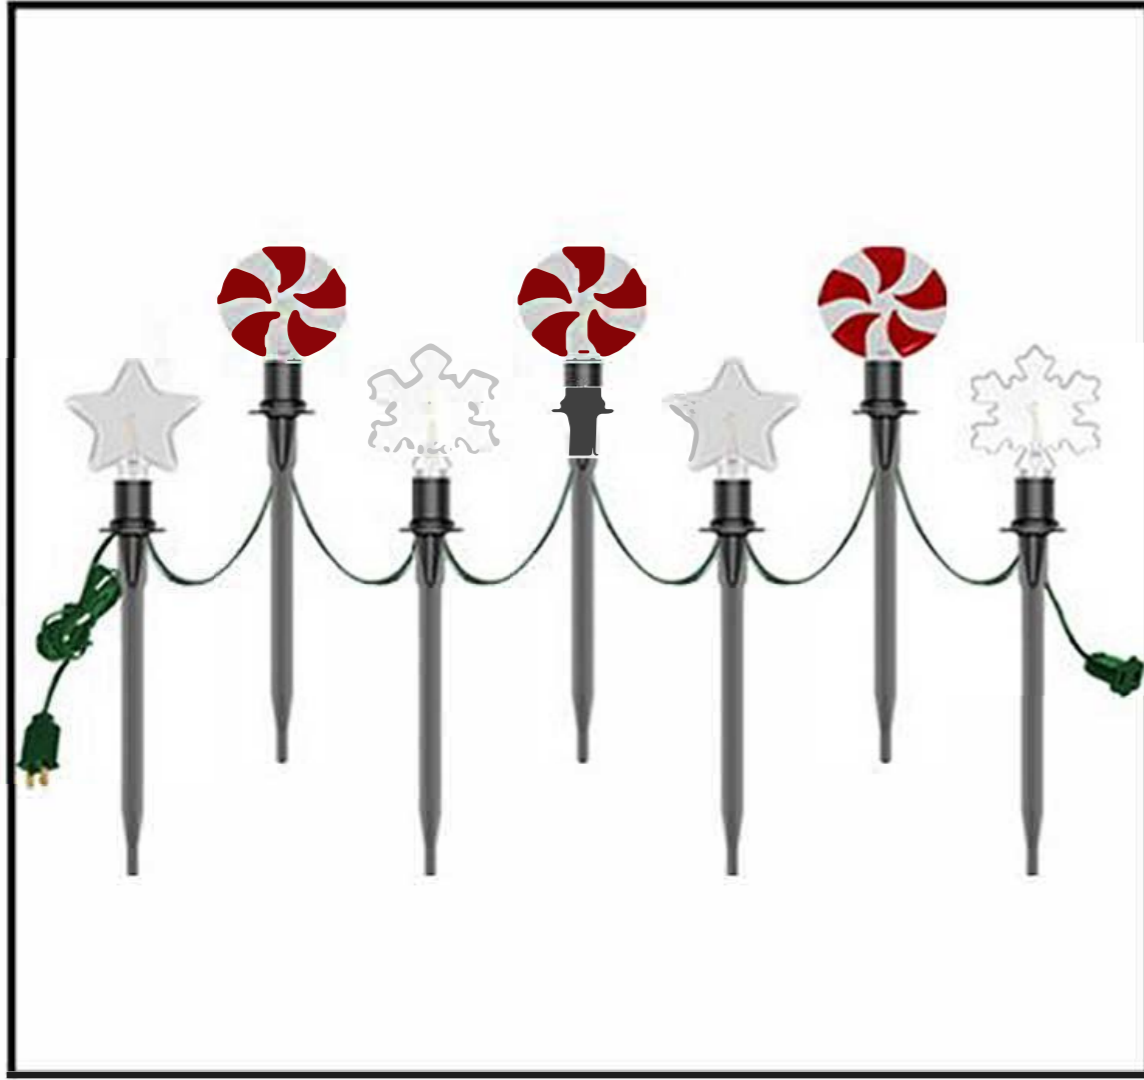

Product Model: LD-7CT-12FT-E17/Modeling/LED-W/G-Warm White
7CT 12FT LED E17 Christmas Model ground plug lamp
(Star/candy/snowflake Plastic Blister/ Warm White Filament LED)
Bulb Type Included: Filament LED   Material: Plastic
Base/Socket: E17   Power: 0.4W/Bulb
Wire: SPT-1 20AWG/2C Green Wire
Lamp distance: 30"x18"x6"
Voltage: 120V